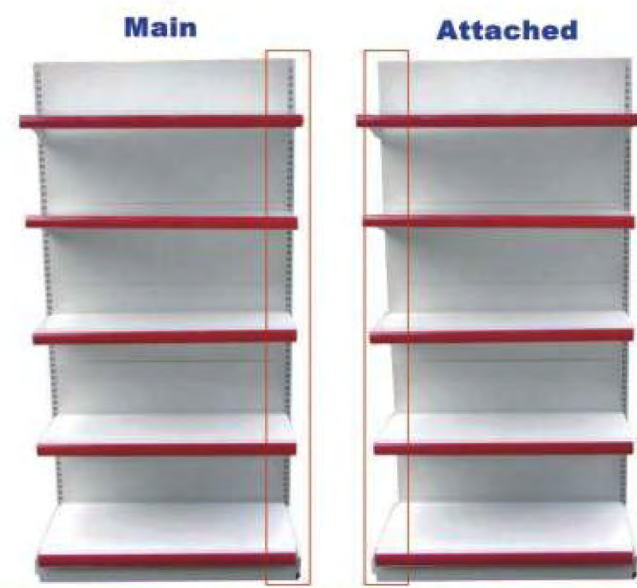

Supermarket shelf series

Supermarket shelf series

The Difference between Main and Attached

Noted: Main Racks have two upright, Attached have only one Upright

Convenience store shelves

Convenience store shelf series makes shopping more high-quality and convenient

One stop output makes each store different

Professional overall plane layout 3D effect design

Steel and wood shelf series

More outstanding details and models of steel and wood shelf series

Mother and baby store shelves

The shelf series of mother and baby store makes the shopping environment more warm

Drugstore shelves

Pharmaceutical shelves series heda promote a healthy life style

Fruit and vegetable rack series

Fruit and vegetable rack series products are smooth and beautiful, and the space is reasonable

Cashier series

The cashier series is different

Tool display rack

Tool display series

Supermarket supporting series Heda to create high-quality products

490L电镀固定斜口篮SZ007

900L电镀拆装斜口篮SZ005

900L喷塑拆装斜口篮