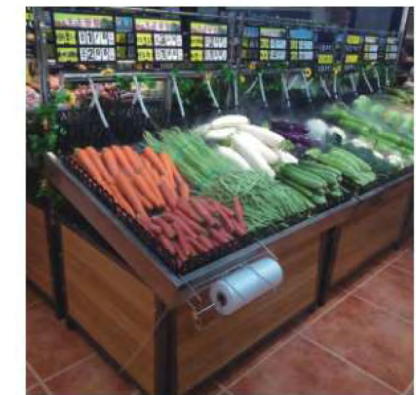

Supermarket shelf series

Supermarket shelf series

The Difference between Main and Attached

Noted: Main Racks have two upright, Attached have only one Upright

Convenience store shelves

Convenience store shelf series makes shopping more high-quality and convenient

The shelf series of mother and baby store makes the shopping environment more warm

Drugstore shelves

Pharmaceutical shelves series heda promote a healthy life style

Fruit and vegetable rack series

Fruit and vegetable rack series products are smooth and beautiful, and the space is reasonable

Cashier series

The cashier series is different

Tool display rack

Tool display series

Supermarket supporting series Heda to create high-quality products

490L电镀固定斜口篮SZ007

900L电镀拆装斜口篮SZ005

900L喷塑拆装斜口篮