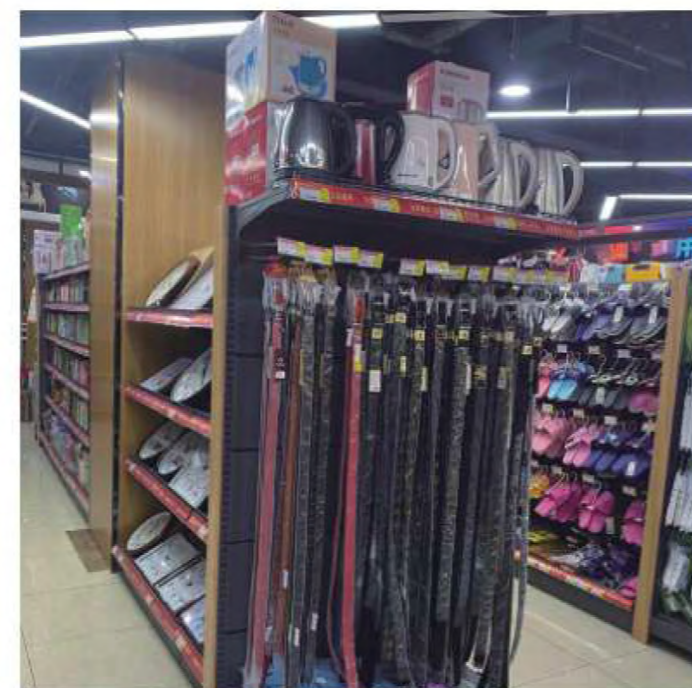

Supermarket shelf series

Supermarket shelf series

The Difference between Main and Attached

Noted: Main Racks have two upright, Attached have only one Upright

Convenience store shelves

Convenience store shelf series makes shopping more high-quality and convenient

One stop output makes each store different

Professional overall plane layout 3D effect design

Steel and wood shelf series

More outstanding details and models of steel and wood shelf series

Mother and baby store shelves

The shelf series of mother and baby store makes the shopping environment more warm

Drugstore shelves

Pharmaceutical shelves series heda promote a healthy life style

Fruit and vegetable rack series

Fruit and vegetable rack series products are smooth and beautiful, and the space is reasonable