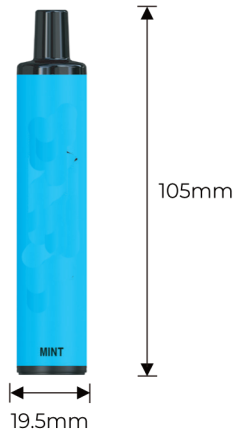

1500

DISPOSABLE POD

- 1500 puffs
- 5.0ml e-liquid capacity
- 5%/3%/2% nic. strength

FLAVORS

FEATURES

Puffs

Prefilled

Soft to Touch

SPECIFICATION

Puffs: ~1500
 Flavors: Tobacco, Mint, Lush Ice, Blueberry Ice, Mango Ice, Peach Ice, Banana Ice, Pineapple Ice, Orange Ice, Energy Drink, Cola Ice, Aloe Blackcurrant, Mixed Berries, Peach Mango, Strawberry Kiwi, Mixed Orange, Strawberry Ice Cream, Cotton Candy, Milk Banana
 Size: Φ 19.5mm*104mm
 Battery capacity: 1100mAh
 E-liquid capacity: 5.0ml
 Coil Resistance: 1.2 Ω
 Nic. Strength: 5%/3%/2%

PACKAGING

PRODUCT PACKAGE
 Size: 132*32*20mm
 Weight: 47.6g

PRODUCT PACKAGE(NEW)
 Size: 132*32*20mm
 Weight: 47.6g

SMALL BATCH
 Quantity: 10pcs