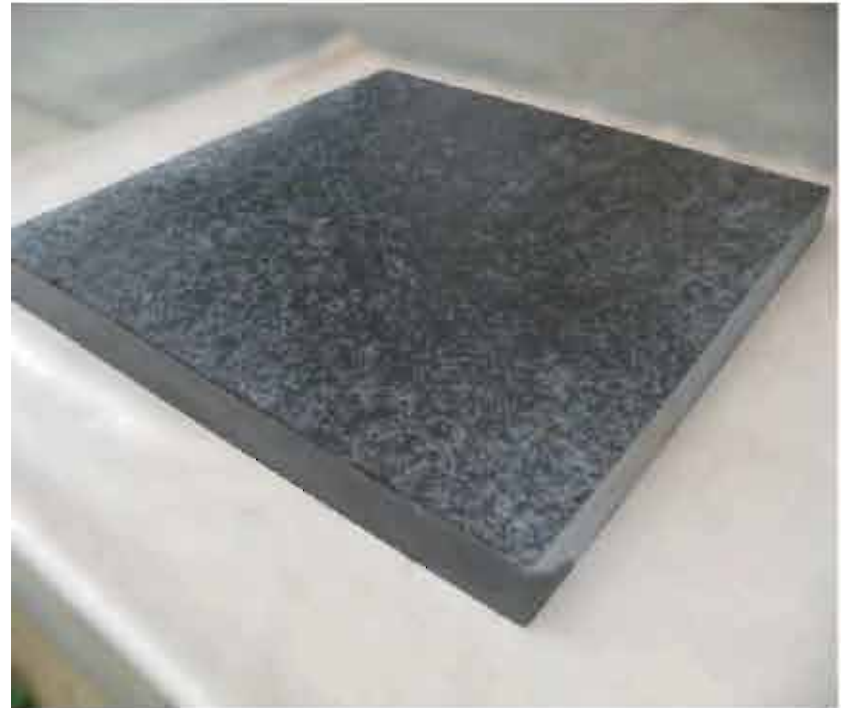

BLUESTONE SANDED

BLUESTONE HONED

BRUSHED / FLAMED

BLUESTONE TUMBLED

TUMBLER CUBIC

BLUESTONE HONED

BLUESTONE SANDED

BLUESTONE SANDED

Dry

Wet

BLUESTONE ANTIQUE

BLUESTONE ANTIQUE

Dry

Wet

Bluestone Hammered

Bluestone Chisel

Flamed

Flamed- brushed

BLUESTONE KERB & STAIR

POOL BORDER

BLUESTONE WASH BASIN

BLUESTONE MOSAIC

B01- H 15X15

B01- R 15X15