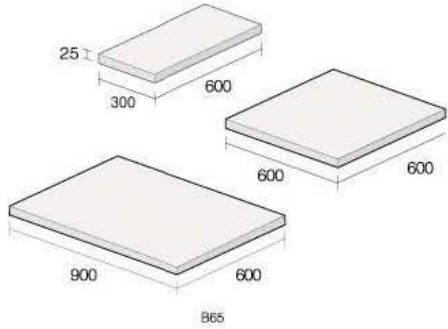

Flooring Tiles

Available in colors, rusty, dark grey, black, green, etc.
The slabs can be purchased in a mixed crate pack, made up of the following:

B67