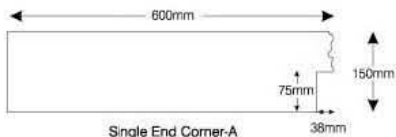

Single End Corner-A