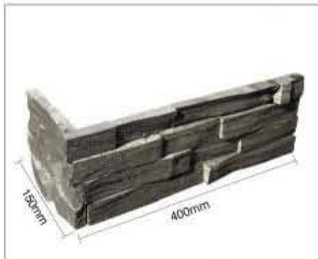

Culture Stone Veneers / Stone Veneer Corners

B696

Culture Stone Veneers / Stone Veneer Corners