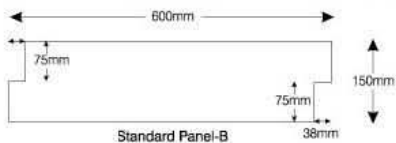

## Culture Stone Veneers

Standard Size: 600x150mm  
 Average Depth(Thickness): 30-50mm  
 Available Style as Follows:

Standard Panel-A

B510

B511

Standard Panel-B

B512

Single Finished End