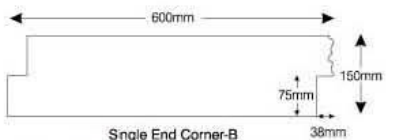

Single End Corner-B