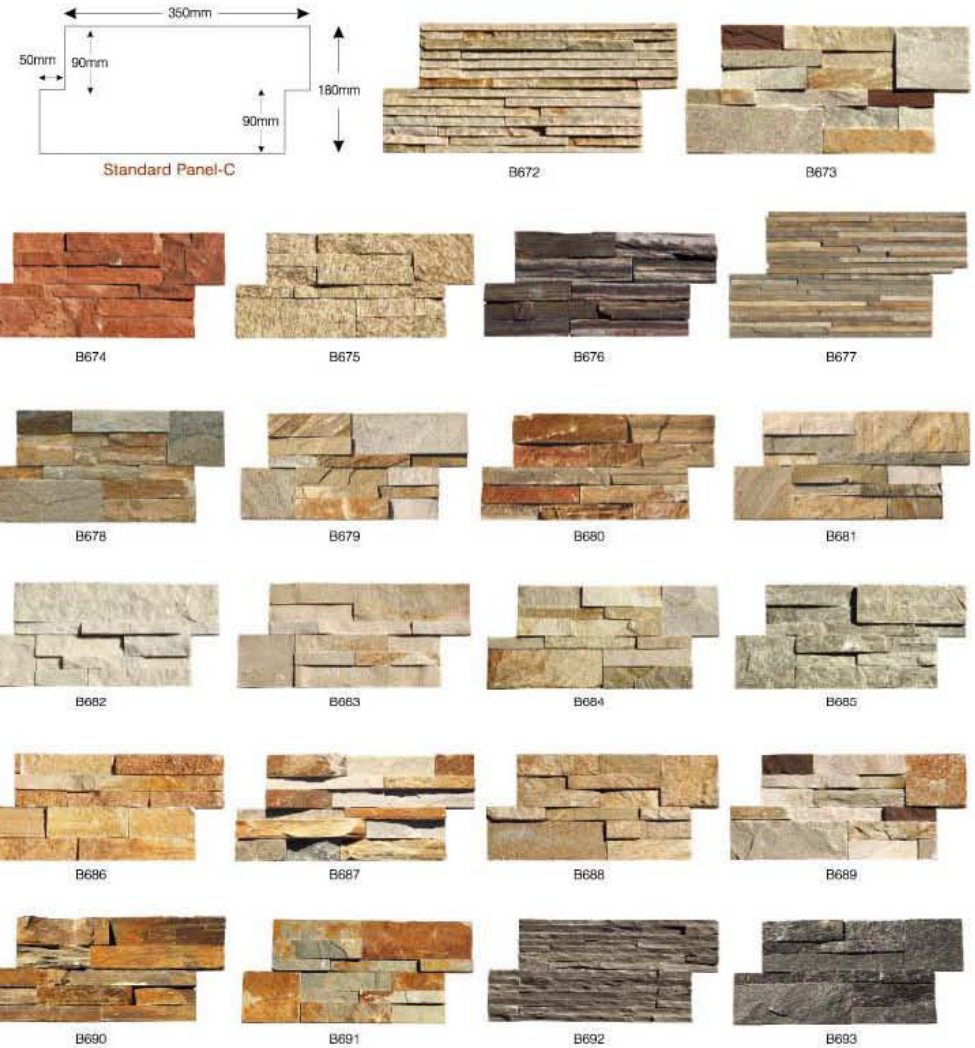

## Culture Stone Veneers / Designer Stone Veneers

## Culture Stone Veneers / 35x18cm

### Culture Stone Veneers 35X18CM

Standard Size: 350x180mm

Average Depth(Thickness): 15-30mm

Available Components

(All slate/quartzite colors can be made into 180x350mm products as below)

Culture Stone Veneers / Stone Veneer Corners

B717

B718

B719

**Culture Stone Veneers / Cement LedgeStone Panel**

B720

B721

B722

B723