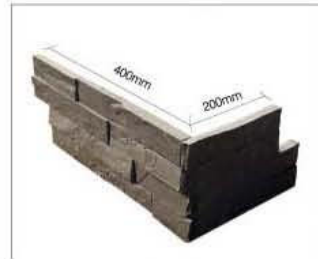

Culture Stone Veneers / Stone Veneer Corners

B698

Culture Stone Veneers / Stone Veneer Corners