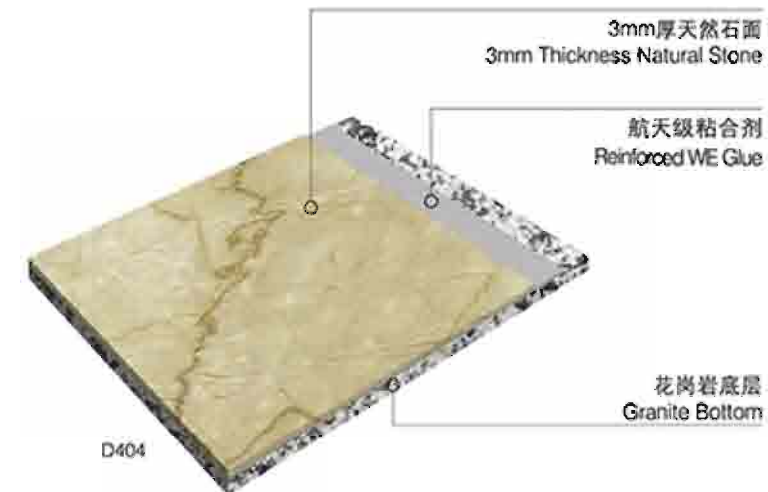

Marble Composite Tiles

大理石复合铝蜂窝

STONE+ALUMINIUM HONEYCOMB-COMPOSITE TILES

产品特点：重量轻：是相同厚度石材的1/5，抗冲击力是花岗岩(3mm)10倍(可承受高于8000N/m²的风荷载)可做外墙干挂，内装可用于飞机、邮轮、电梯，能有效的隔音、阻燃、隔热。表面平整度好、耐候性强。是一款成本低、安装简便，理想的装饰材料。

Products characteristics: light weight, 1/5 lighter than the same thick stone, 10 times compressive strength than granite(3mm)(can hold higher than 8000N/m² wind mode) can be used for external wall cladding, airplane, boat, lift for indoor. It can be sound and heat insulation, fire-resistance, effectively with good flatness. It can be a perfect decorative materials with lower cost and easier installation.

Marble Composite Tiles

大理石复合磁砖 STONE+PORCELAIN COMPOSITE TILES

产品特点：大理石复合磁砖是一款造价低、可大批量生产，是理想的室内外装饰材料

Products characteristics: light weight, low cost, can process different big size, is a perfect indoor and outdoor decorative materials.

玉石复合玻璃底板 ONYX+GLUED WITH GLASS

产品特点：可透光

功能：可做天花采光板、吧台、柜台，增加玉石的透光性，更增加玉石的强度、降低价格。

Products characteristics: Light Transmission
Function: It can be used for ceiling, bar, countertop, increase the onyx transparency, enhance the strength and lower the price.

大理石复合花岗岩 MARBLE SHEETS-GRANITE

产品特点：大理石复合花岗岩是一款高强度、造价低、可生产各种大规格复合板，是理想的室内外装饰材料。

Products characteristics: High intensity, low cost, can process different big size, is a perfect indoor and outdoor decorative materials.

马赛克拼花复合板

STONE MOSAIC+PORCELAIN

产品特点：马赛克拼花复合板是一款通过不同材质的天然大理石进行个性的组合，并和玻化砖复合的新型的装饰材料。该产品具有极强的可塑性和随意性，可根据不同的需求拼出各种不同的风格的空间氛围，有极佳的装饰性和表现力。