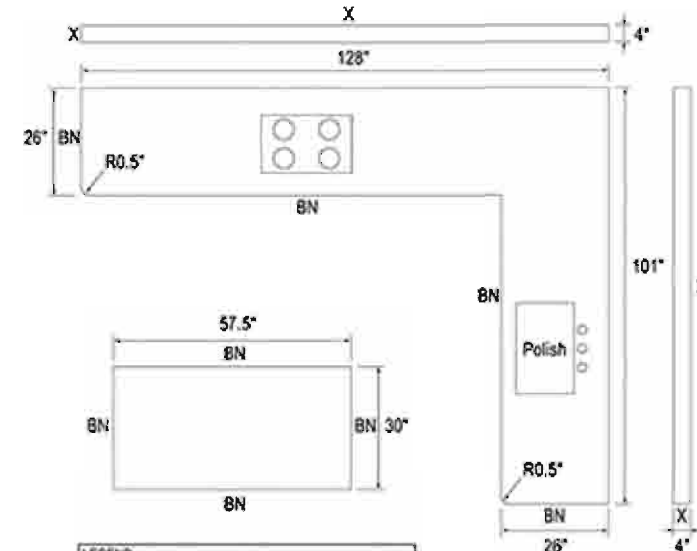

Kitchen Countertops

Granite Kitchen Countertops		
	Unit: inch	Unit: cm
Straight section (front-half bullnose)	99X26X3/4	251X66X2
End section (front & right bullnose)	99X26X3/4	251X66X2
End section (front & left bullnose)	99X26X3/4	251X66X2
Straight section (front bullnose)	96X26X3/4	244X66X2
End section (front & right bullnose)	96X26X3/4	244X66X2
End section (front & left bullnose)	96X26X3/4	244X66X2
Straight section (front bullnose)	78X26X3/4	198X66X2
End section (front & right bullnose)	78X26X3/4	198X66X2
End section (front & left bullnose)	78X26X3/4	198X66X2
Peninsular (2 long & 1 short bullnose)	78X39X3/4	198X99X2
Peninsular (2 long & 1 short bullnose)	78X36X3/4	198X91X2
Central island (4 sides bullnose)	84X39X3/4	213X99X2
Central island (4 sides bullnose)	78X39X3/4	198X99X2
Central island (4 sides bullnose)	78X36X3/4	198X91X2
Central island (4 sides bullnose)	78X28X3/4	198X71X2
Central island (4 sides bullnose)	60X36X3/4	152X91X2
Left L-shape (bullnose)	48X26X3/4	122X66X2
Right L-shape (bullnose)	48X26X3/4	122X66X2
L-shape (70 st. bullnose)	70X26X3/4	178X66X2
L-shape (70 st. + right bullnose)	70X26X3/4	178X66X2
L-shape (70 st. + left bullnose)	70X26X3/4	178X66X2
L-shape (st. + right bullnose)	22X26X3/4	56X66X2
L-shape (st. + left bullnose)	22X26X3/4	56X66X2
L-shape (One corner bullnose)	28X28X3/4	71X71X2
Back Splash	4xeach top's long	10xeach top's long
Back Splash	6xeach top's long	15.2xeach top's long

Kitchen Countertops