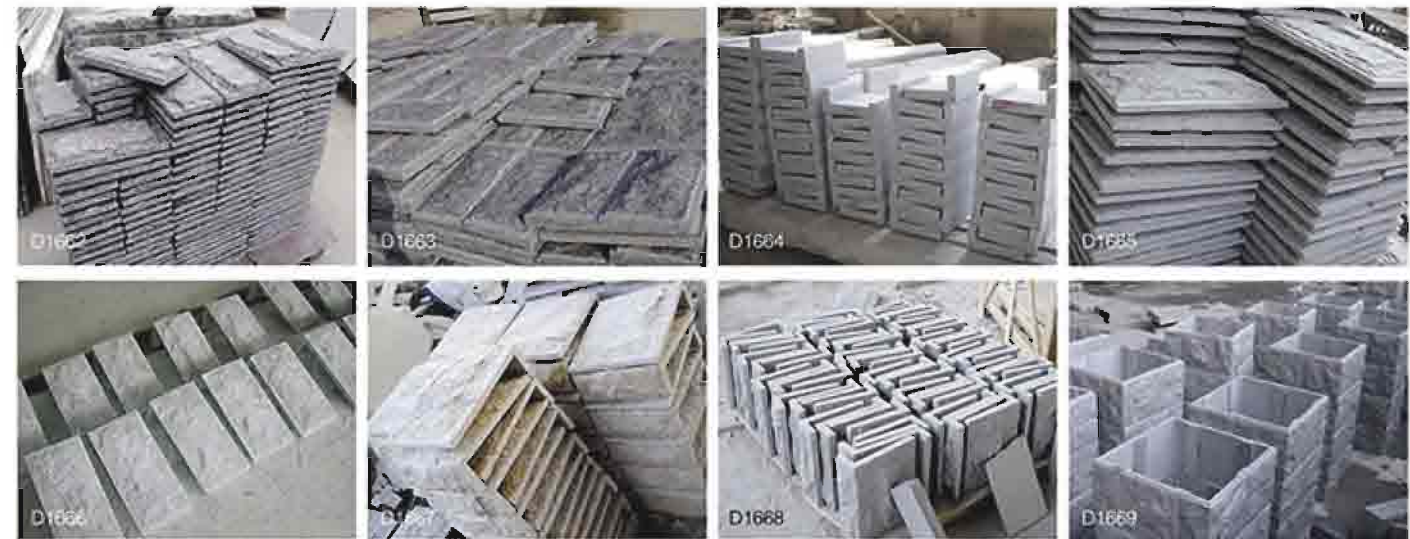

Other Exterior Stone