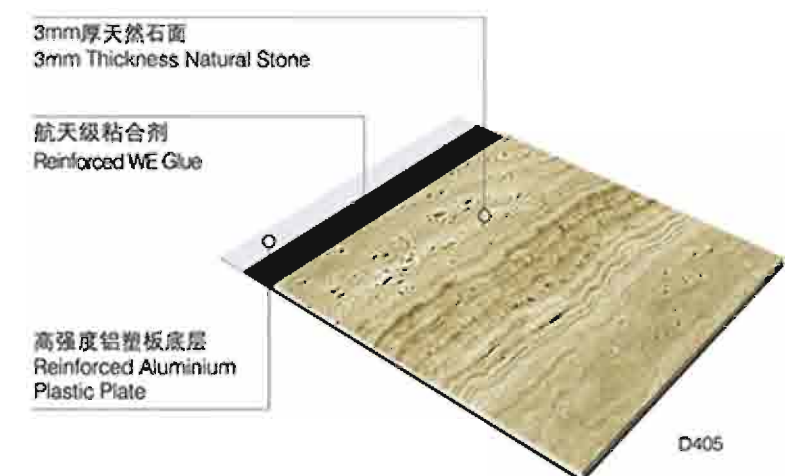

大理石复合花岗岩 MARBLE SHEETS-GRANITE

产品特点：大理石复合花岗岩是一款高强度、造价低、可生产各种大规格复合板，是理想的室内外装饰材料。

Products characteristics: High intensity, low cost, can process different big size, is a perfect indoor and outdoor decorative materials.

马赛克拼花复合板

STONE MOSAIC+PORCELAIN

产品特点：马赛克拼花复合板是一款通过不同材质的天然大理石进行个性的组合，并和玻化砖复合的新型的装饰材料。该产品具有极强的可塑性和随意性，可根据不同的需求拼出各种不同的风格的空间氛围，有极佳的装饰性和表现力。

Products characteristics: It is a new decorative materials, which combined by different nature marble for individual design, then glued with porcelain. It is the materials with high plasticity and option, which can have different design according your idea, with well decorative and expressive force.

大理石复合铝塑板

STONE+ALUMINIUM PLASTIC PLATE

产品特点：大理石复合铝塑板是一款体积小、造价低、可生产各种大规格复合板，是理想的室内外装饰材料。

Products characteristics: light weight, low cost, can process different big size, is a perfect indoor and outdoor decorative materials.