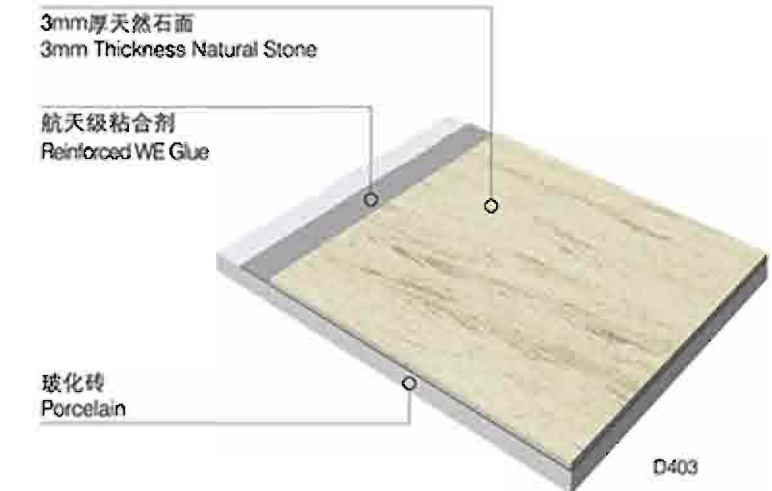

Marble Composite Tiles

大理石复合磁砖 STONE+PORCELAIN COMPOSITE TILES

产品特点：大理石复合磁砖是一款造价低、可大批量生产，是理想的室内外装饰材料

Products characteristics: light weight, low cost, can process different big size, is a perfect indoor and outdoor decorative materials.

玉石复合玻璃底板 ONYX+GLUED WITH GLASS

产品特点：可透光

功能：可做天花采光板、吧台、柜台，增加玉石的透光性，更增加玉石的强度、降低价格。

Products characteristics: Light Transmission
Function: It can be used for ceiling, bar, countertop, increase the onyx transparency, enhance the strength and lower the price.