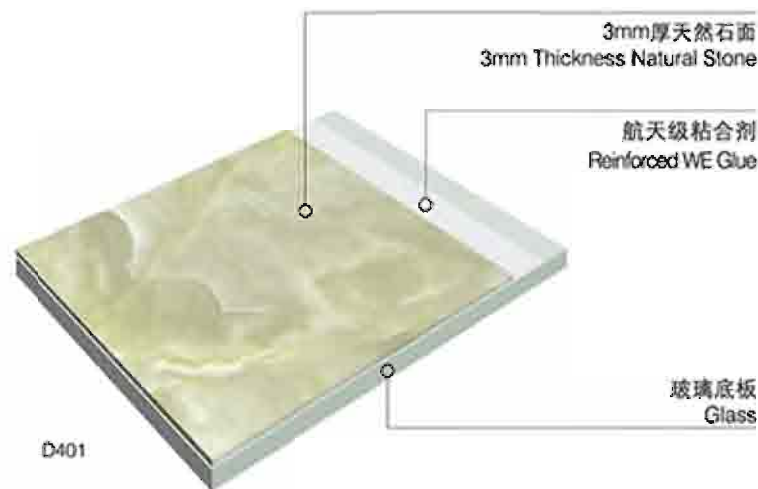

Marble Composite Tiles

大理石复合磁砖 STONE+PORCELAIN COMPOSITE TILES

产品特点：大理石复合磁砖是一款造价低、可大批量生产，是理想的室内外装饰材料

Products characteristics: light weight, low cost, can process different big size, is a perfect indoor and outdoor decorative materials.

玉石复合玻璃底板 ONYX+GLUED WITH GLASS

产品特点：可透光

功能：可做天花采光板、吧台、柜台，增加玉石的透光性，更增加玉石的强度、降低价格。

Products characteristics: Light Transmission
Function: It can be used for ceiling, bar, countertop, increase the onyx transparency, enhance the strength and lower the price.