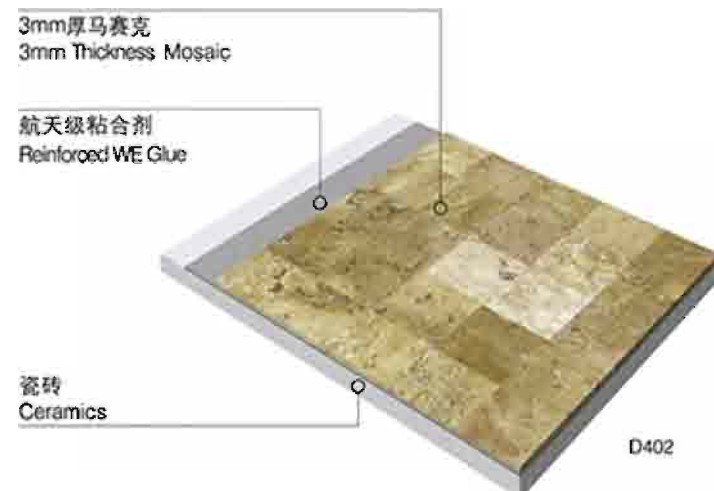

大理石复合花岗岩 MARBLE SHEETS-GRANITE

产品特点：大理石复合花岗岩是一款高强度、造价低、可生产各种大规格复合板，是理想的室内外装饰材料。

Products characteristics: High intensity, low cost, can process different big size, is a perfect indoor and outdoor decorative materials.

马赛克拼花复合板

STONE MOSAIC+PORCELAIN

产品特点：马赛克拼花复合板是一款通过不同材质的天然大理石进行个性的组合，并和玻化砖复合的新型的装饰材料。该产品具有极强的可塑性和随意性，可根据不同的需求拼出各种不同的风格的空间氛围，有极佳的装饰性和表现力。

Products characteristics: It is a new decorative materials, which combined by different nature marble for individual design, then glued with porcelain. It is the materials with high plasticity and option, which can have different design according your idea, with well decorative and expressive force.