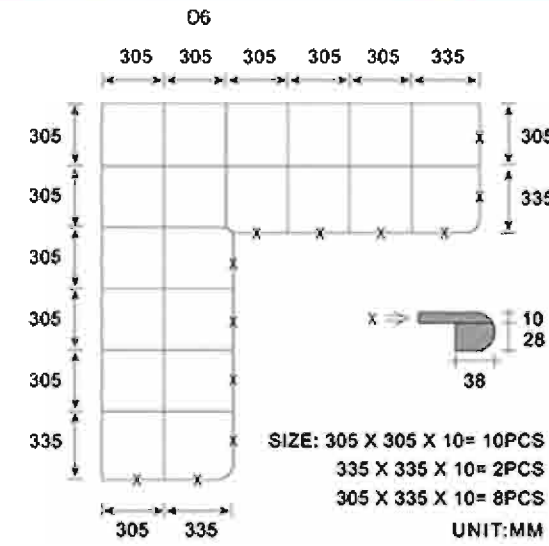

Kitchen Countertops