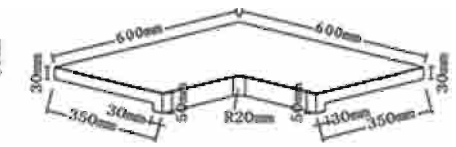

Marble Composite Tiles

The super-thin aluminum honeycomb laminated panels and the aluminum plastic laminated panels boast the following four major features:

1. **1. Safety:** the standard weights of the aluminum honeycomb laminated panels and the aluminum plastic laminated panels are only 1/5 of common stone panels, which greatly reduce the self-weight of buildings, and thus increase the safety of the decorations for internal and external walls of high-rises.
2. **2. Energy Conservation & Environmental Protection:** Especially for the aluminum honeycomb laminated panel owing to its special structure, the air inside aluminum honeycomb can efficiently decrease the heat conduction between indoor and outdoor, so as to achieve the effect of energy conservation. According to tests, its conductive coefficient is only 1/10 of common stone panels. What is more, the thickness of the product is only 3-6mm so that the utilization rate of stone is increased for three to four times and the natural resources are saved to large extent.
3. **3. Outstanding performance:** the test data from National Research Center of Testing Techniques for Building Materials reveal that all performance index of the super-thin stone panels overwhelm those of common stone panels (please see test reports for details).
4. **4. Easy and convenient installation:** we are able to provide different stone materials, products of different structures and forms according to customers' requirements, which can be applied to the decorations for both external and internal walls as well as ceilings. The materials and products are easy to be installed, which greatly speed up construction progress.

复合板常规包装规格 STANDARD PACKING FOR THE STONE COMPOSITE TILES