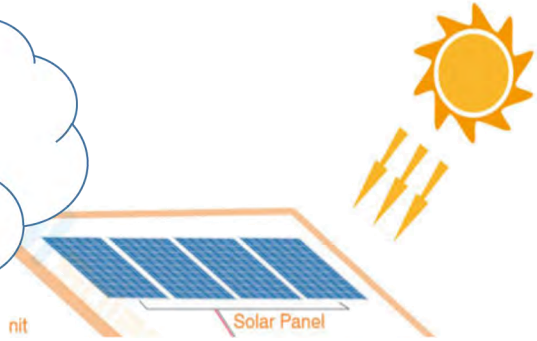

DC Home Application

Solar light system power bank