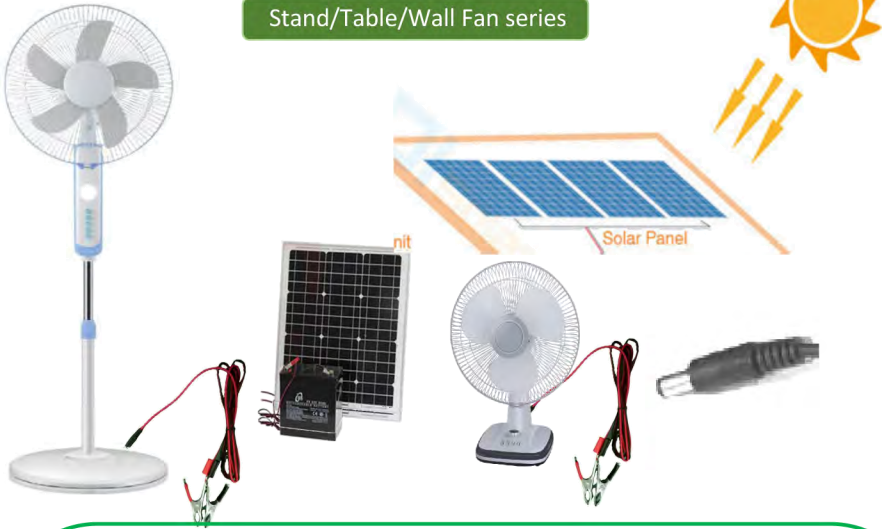

DC Home Application

Stand/Table/Wall Fan series

3 option:
*3 gears with timing
*3 gears with lighting
*3 gear with lighting and battery

Size: 12inch\16inch
Package: 2 in 1 box,6 in 1 carton
40HQ: about 2500pcs

12V DC Solar Table Fan

3 option:
*3 gears with timing
*3 gears with lighting
*6 gear with timing and remote

Size: 16inch
Package: 2 in 1 box,4 in 1 carton
40HQ: about 2000-2500pcs

12V DC Solar Stand

DC fan 12V

Ceiling Fan						
Type	FC-50	FC-70	FC-90	FC-105	FC-120	FC-140
size	16inch	28inch	36inch	42inch	48inch	56inch
Blade size	22cm	30cm	37cm	44cm	52cm	60cm
Power	6W	12W	20W	25W	30W	30W
Wire length	2.6m					

Wall fan
Size: 16inch
Package: 2 in 1 box,6 in 1 carton
40HQ: about 2500pcs

12V DC Wall/Ceiling