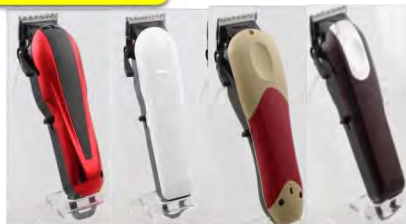

## New Arrival

12V DC Solar trimmer &

different type to choose

Voltage:12V

Thick High-quality Carbon Steel blade

Rotating speed:7300RPM;

Attachments: 4pcs of comb guide(3mm/6mm/9mm/12mm);  
lubricating oil, cleansing brush