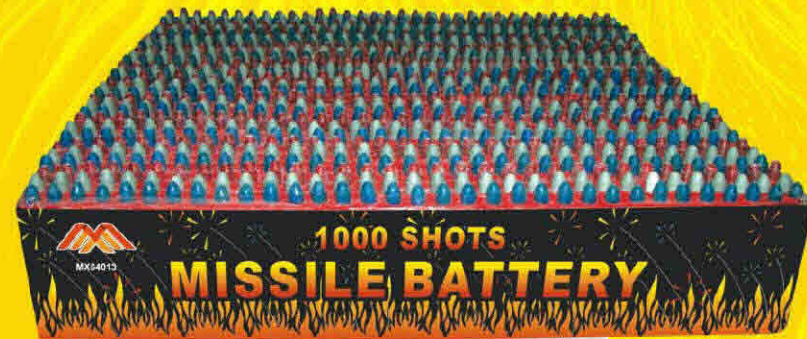

**MX1130C300**  
**300S MISSILE BATTERY**  
 Packing: 10/1

**MX64005**  
**750S JUMBO SATURN MISSILES**  
 Packing: 4/1

**MX515B**  
**SINGLE ARTILLERY**  
 Size: 1"  
 Packing: 24/12

**MR019**  
**CYLINDER SHELLS**  
 Size: 1.75"  
 Packing: 6/12