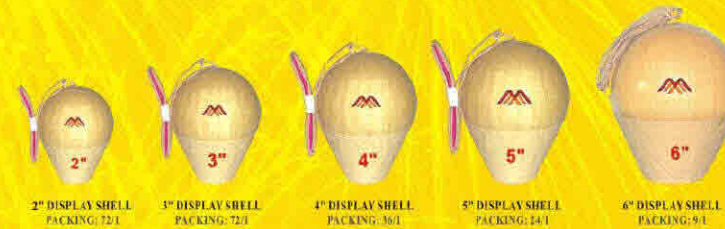

**MX93800**  
**12" CHRISTMAS CRACKERS**  
 Packing: 12/6

**MX93006**  
**MULTICOLOR SNAPPERS**  
 Packing: 10/100/10

**MXT5501**  
**1S NIGHT PARACHUTE (w/flares)**  
 Size: 113x24 mm  
 Packing: 48/6

**MXT5502**  
**2S NIGHT PARACHUTE (w/flares)**  
 Size: 119x29 mm  
 Packing: 48/6

**MXT5506**  
**1S DAY PARACHUTE**  
 Size: 113x24 mm  
 Packing: 48/6

**MXT5507**  
**2S DAY PARACHUTE**  
 Size: 119x29 mm  
 Packing: 48/6

**MX8500**  
**POP POP SNAP**  
 Packing: 6/50/50

**MXT8500**  
**POP POP TUBE**  
 Packing: 6/50/50