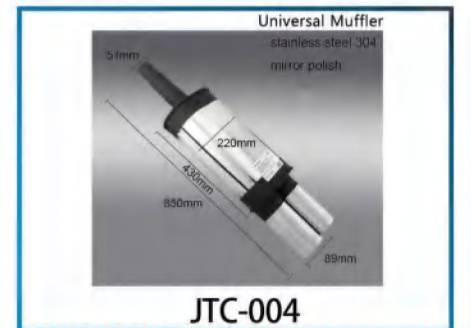

Inlet	Outlet	length
67mm	76mm	37CM

JTC-001

304 Stainless steel exhaust muffler

JTC-002

304 Stainless steel exhaust muffler

JTC-003

304 Stainless steel exhaust muffler

JTC-004