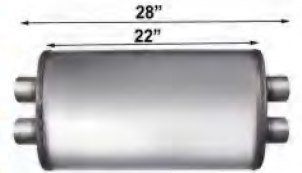

CAR MUFFLER

Part#	Material	Size	Body	Total	Description
JT11567	409/304	4"*9"	22"	28"	Dual 2.25" /Dual 2.25"
JT11568	409/304	4"*9"	22"	28"	Dual 2.5" /Dual 2.5"
JT11579	409/304	4"*9"	22"	28"	Center3"/Center3"
JT11585	409/304	4"*9"	22"	28"	Center3"/Dual 2.25"
JT11588	409/304	4"*9"	22"	28"	Center3"/Dual 2.5"
JT11589	409/304	4"*9"	22"	28"	Offset 3"/Center3"
JT11590	409/304	4"*9"	22"	28"	Center3"/Dual 2.5"