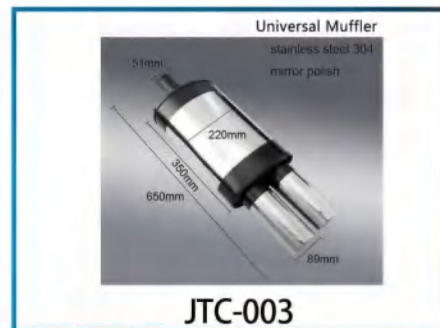

Inlet	Outlet	length
67mm	76mm	37CM

JTC-001

304 Stainless steel exhaust muffler

JTC-002

304 Stainless steel exhaust muffler

JTC-003

304 Stainless steel exhaust muffler

JTC-004