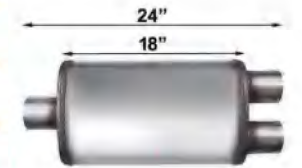

Part#	Material	Size	Body	Total	Description
JT12255	409/304	5"*8"	18"	24"	Offset 2.25"/Center2.25"
JT12256	409/304	5"*8"	18"	24"	Offset 2.5"/Center2.5"
JT12258	409/304	5"*8"	18"	24"	Center2.5"/Dual 2.25"
JT12259	409/304	5"*8"	18"	24"	Offset 3"/Center3"
JT12263	409/304	5"*8"	18"	24"	Offset 2.5"/Center2.5"
JT12265	409/304	5"*8"	18"	24"	Offset/Center2.5"
JT12267	409/304	5"*8"	18"	24"	Offset3"/Center2.5"
JT12268	409/304	5"*8"	18"	24"	Center2.5"/Dual 2.25"
JT12278	409/304	5"*8"	18"	24"	Center3"/Dual 2.25"
JT12288	409/304	5"*8"	18"	24"	Center3"/Dual 2.5"
JT12288	409/304	5"*8"	18"	24"	Center3"/Dual 3"
JT12468	409/304	5"*8"	18"	24"	Dual 2.5"/Dual 2.5"
JT12469	409/304	5"*8"	18"	24"	Dual 3"/Dual 3"