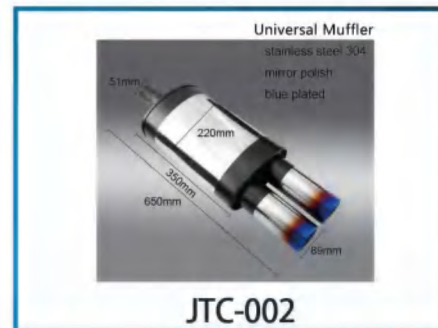

JTC-002

304 Stainless steel exhaust muffler