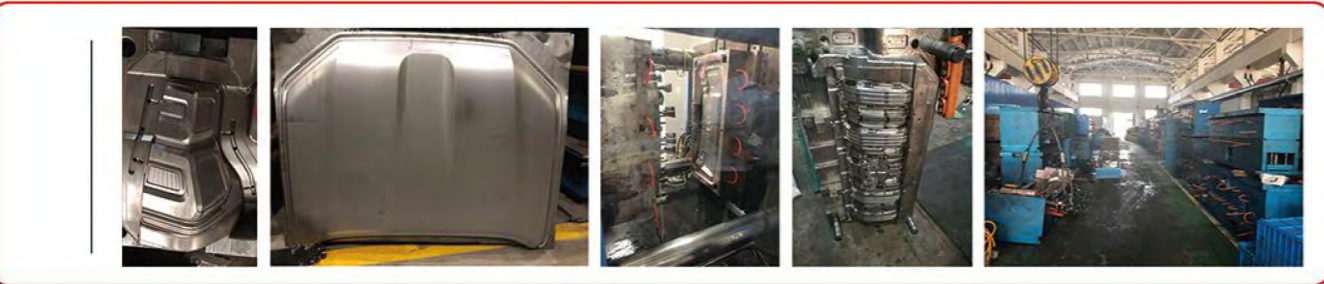

AUTO PARTS FACTORY

“ 研发能力 R&D CAPACITY

“ The rigorous and professional operationline allows us to treat every product . Ourcompany always insists on the highestquality and best quality products .

PRODUCTION WORKSHOP