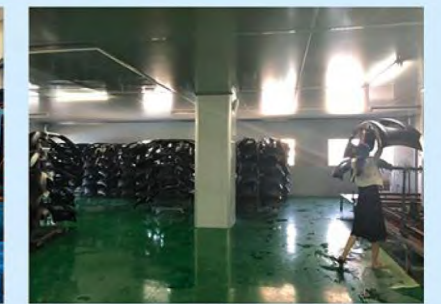

喷漆车间 PAINTING