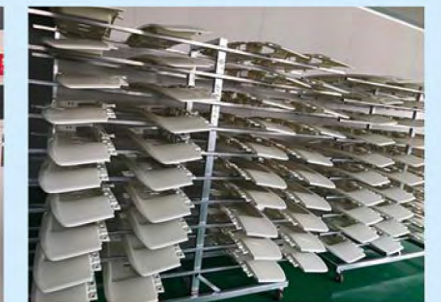

ABOUT US

COMPANY PROFILE

With 25 years experience in developing and producing spare parts for aftermarket and accessories in China. Located in [Town], [city], [province], China. We attend exhibition in [fair] and Shanghai Frankfurt Automechanika exhibition each year, and also some professional exhibition in Dubai, Mosco, Taiwan, and so on. Quick develop ability, high quality is our goal.

“ 研发能力 R&D CAPACITY

“ The rigorous and professional operationline allows us to treat every product . Ourcompany always insists on the highestquality and best quality products .

PRODUCTION WORKSHOP