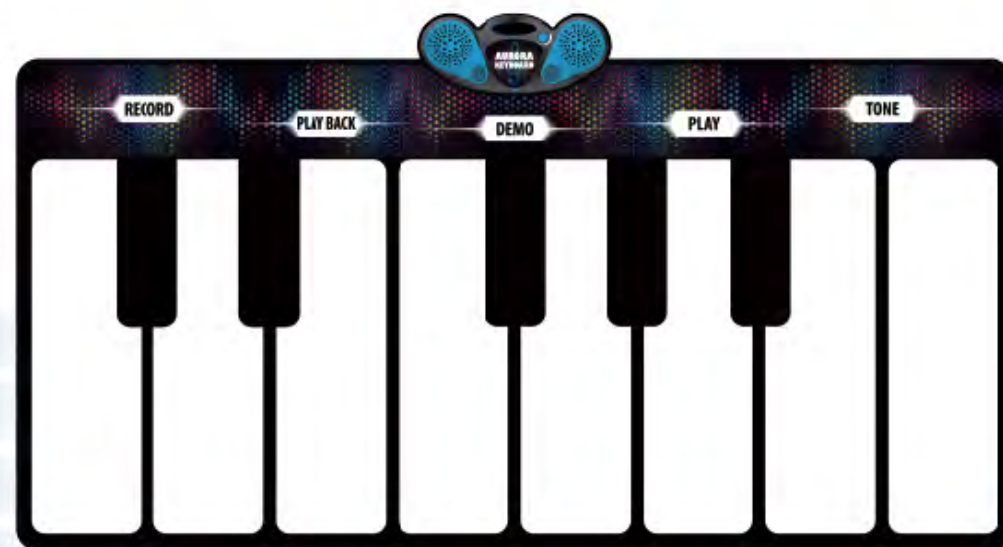

# SLW986

Aurora Keyboard Playmat

light up keys

touch sensitive playmat

9 instruments

5 modes to select

mp3 plug-in

light up keys