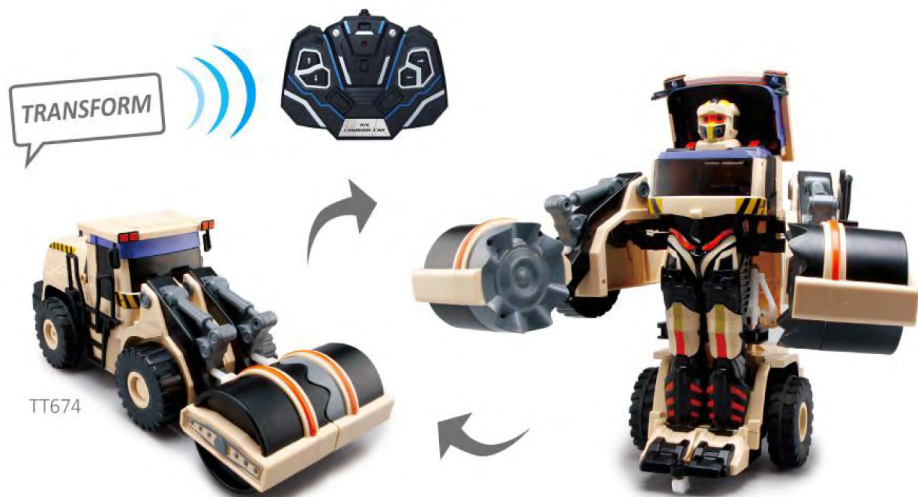

Voice Control Models

RC TRANSFORM ROBOT

TT674