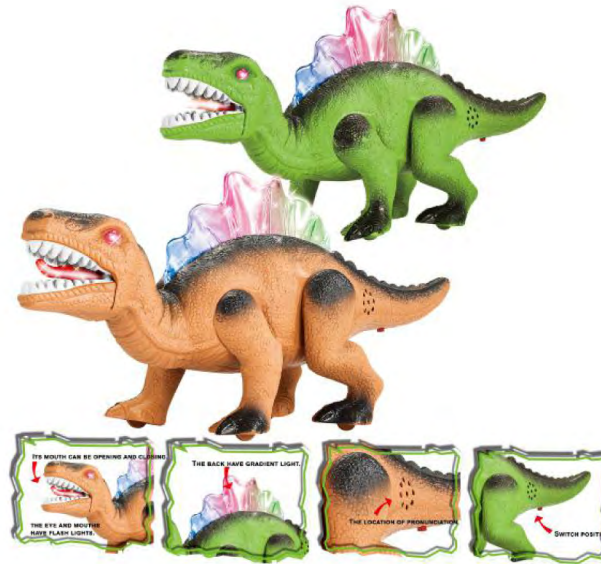

FUNCTIONS

move forward with light and sound
mouth is opening and closing