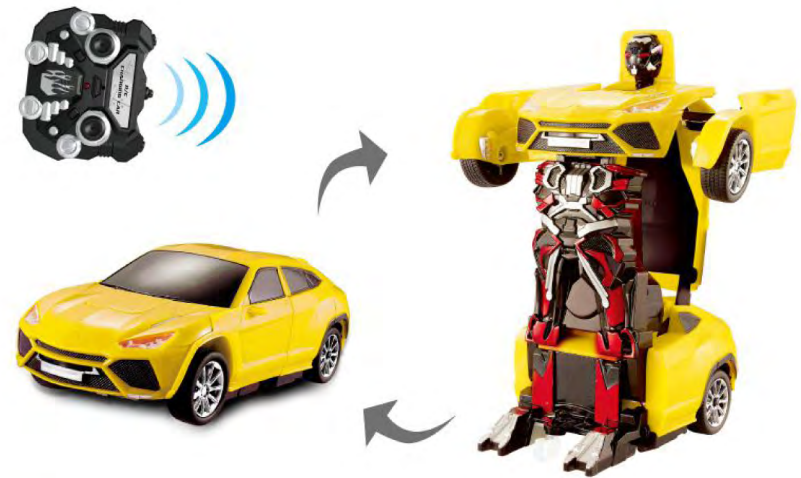

2.4GHz Remote Control Models

RC TRANSFORM ROBOT