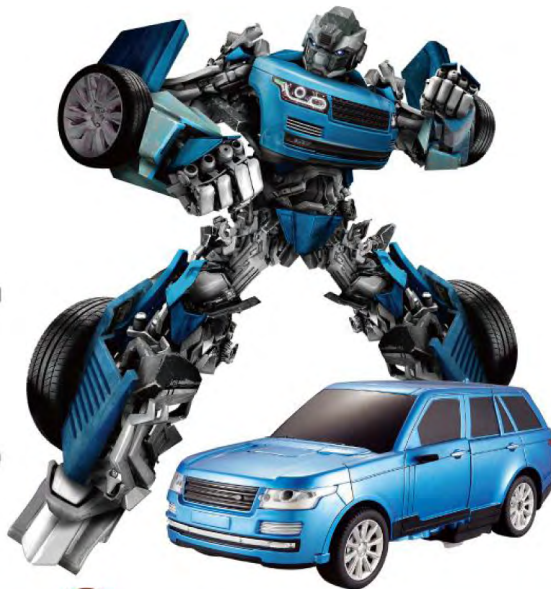

2.4GHz

Battery info:
Robot: 3.7V 250mAh LI-PO battery (included)
Controller: 2xAA (not included)
Play time: about 35 minutes
Charging time: about 90 minutes
Control Distance: about 15 meter