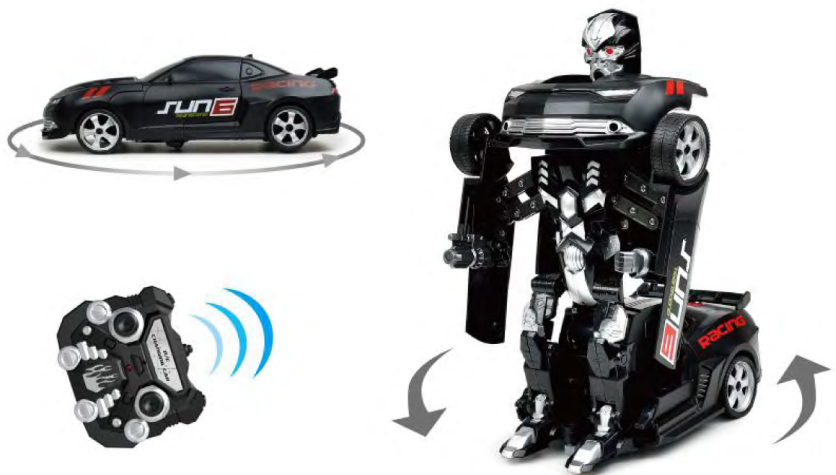

2.4GHz Remote Control Models

RC TRANSFORM ROBOT