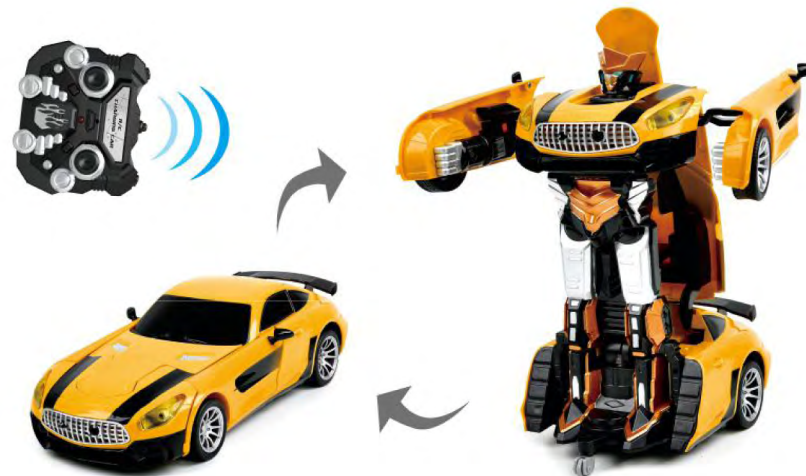

Gesture Control Models

RC TRANSFORM ROBOT