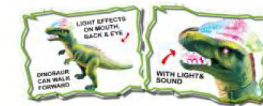

FUNCTIONS

move forward with light and sound

ITEM NO. TT351

CTN SIZE: 89x32x89 cm
COLOR BOX SIZE: 29.5x10x17 cm
QTY/CTN: 48 pcs
G.W/N.W: 15.5/12 kg

B/O

Battery info:
Dinosaur: 2xAA (not included)

FUNCTIONS

IR control dinosaur
forward+sound+light+dance+
shake head+shake hand+stop

ITEM NO. TT352

CTN SIZE: 69x51x76 cm
COLOR BOX SIZE: 50x18x24 cm
QTY/CTN: 12 pcs
G.W/N.W: 13/10.6 kg

I/R

Battery info:
Dinosaur: 3xAA (included)
Controller: 2xAA (not included)

FUNCTIONS

IR control dinosaur
forward+fast forward+sound+
light+dance+stop

ITEM NO. TT347

CTN SIZE: 90x49.5x86 cm
COLOR BOX SIZE: 46.5x20x14 cm
QTY/CTN: 24 pcs
G.W/N.W: 22/18 kg

I/R

Battery info:
Dinosaur: 3xAA (not included)
Controller: 2xAA (not included)

FUNCTIONS

IR control dinosaur
forward+fast forward+sound+
light+dance+stop

ITEM NO. TT348

CTN SIZE: 90x49.5x86 cm
COLOR BOX SIZE: 46.5x20x14 cm
QTY/CTN: 24 pcs
G.W/N.W: 22/18 kg

I/R

Battery info:
Dinosaur: 3xAA (not included)
Controller: 2xAA (not included)