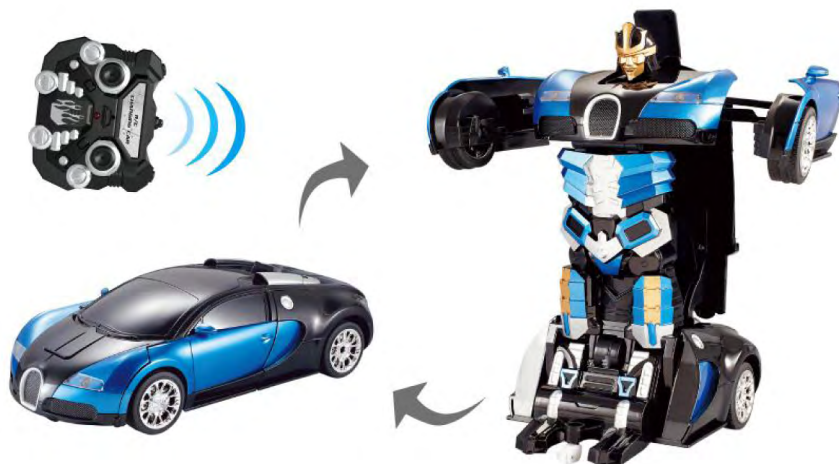

2.4GHz Remote Control Models

RC TRANSFORM ROBOT