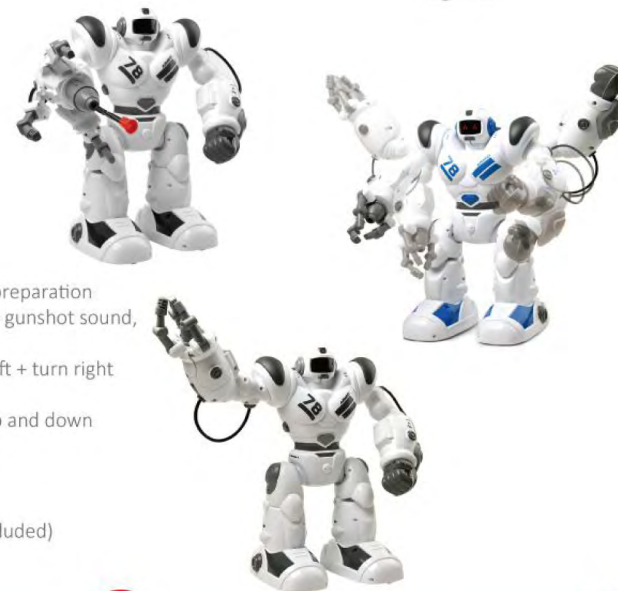

FUNCTIONS

1. Launch: the robot performs launch preparation action by unfolding its arms, displays gunshot sound, launch missile and then folds arms
2. Slides forward + slides back + turn left + turn right
3. Step forward + step backward
4. Left arm up and down + right arm up and down
5. Program: 12 actions can be selected

I/R
Battery info:
Robot: 3.7Vx350mAh Li-Po battery (included)
Controller: 3xAA (not included)