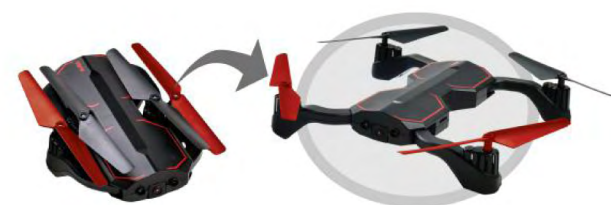

DRONES BATTLE DRONES GESTURE CONTROL DRONES

FUNCTIONS

1. headless Mode
2. Infra-red obstacles avoiding
3. one-key to take off
4. one-key to land
5. three speed mode
6. emergency stop
7. low power protection
8. rollover protection

PRODUCT CONFIGURATION

1. with wifi
  2. 720p camera
  3. light stream fixed point (optical positioning)
  4. air pressure fixed height
2. Flying time: 10 minutes
   Charging time: 80-90 minutes
   Control distance: 80 meter
   Wifi distance: 50 meter

ITEM NO. Q3WO

PRODUCT SIZE: 23x23x4.2 cm
(including screw guard)
14.9x12.3x4.2cm (folded propeller)
COLOR BOX SIZE: 33.5x9.5x22.5 cm
WIFI CAMERA: Photo/Video (720P/1MEGA)
QTY/CTN: 16 pcs
CTN SIZE: 69.5x41x48 cm