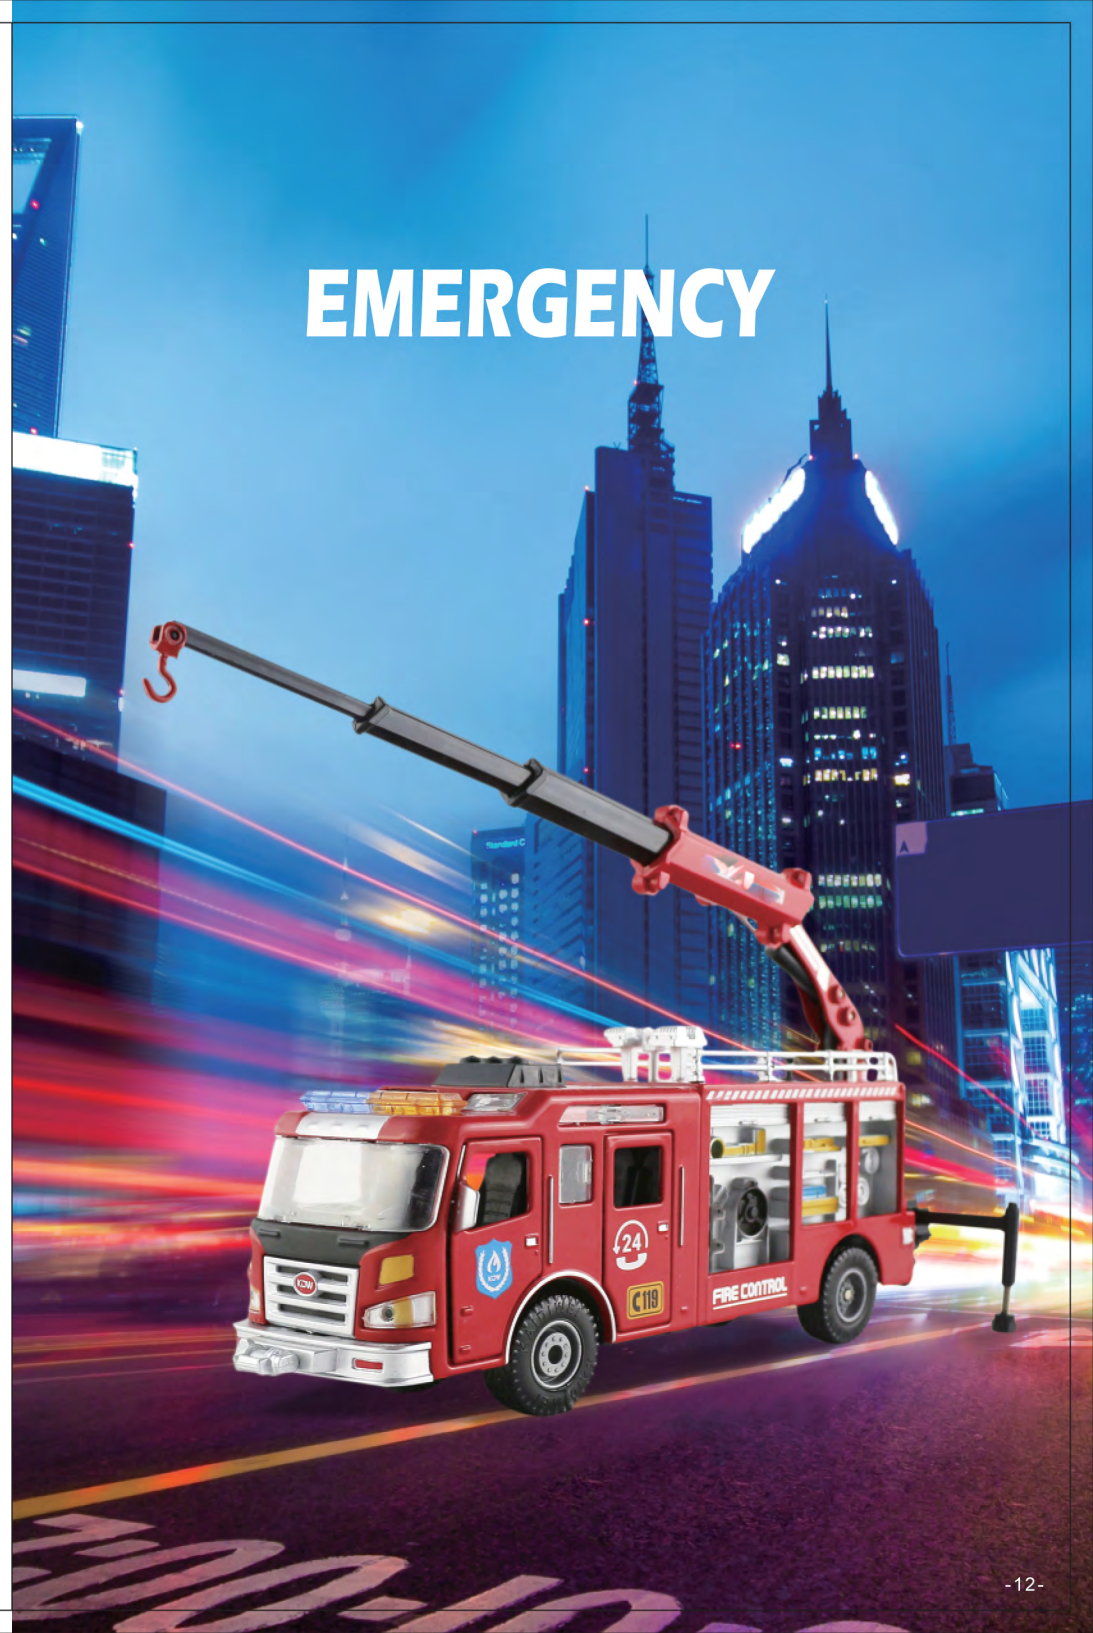

W/BOX: 685055

ANTI-AIRCRAFT GUN 1:35

W/BOX: 685056

TANK TRANSPORTER 1:64

W/BOX: 685059

EMERGENCY

LADDER FIRE ENGINE 1:50

W/BOX: 625012 D/BOX: 620012