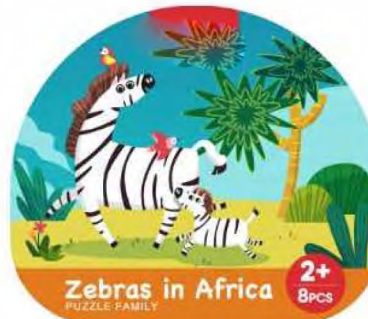

# African Animal Zebra 🌟 16pcs

It comes from Africa and is a kind of horse. From a distance, it looked like a horse in striped clothes. The stripes on their bodies are like their protective colors, which can protect them from being spotted by other beasts. Do you now know what this representative animal from Africa is?