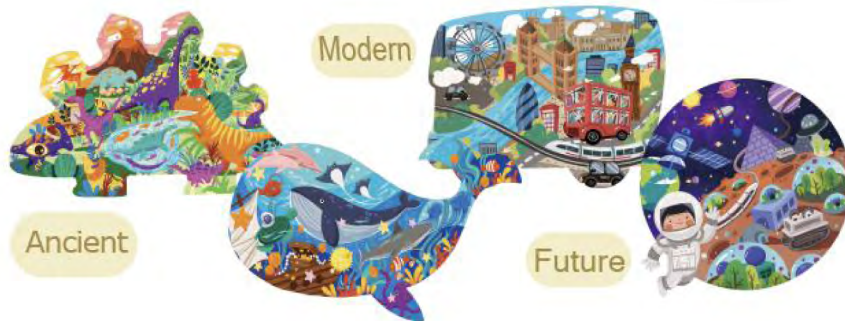

## Description: Jigsaw Puzzle

Model No.: 1004

Product Size: 47 x 48.6 CM

Color Box Size: 18 x 6.8 x 20 CM

Q'ty/Ctn: 24pcs

G.W./N.W.: 13.1/12.5KGS

In the next 2050, we humans will build a city that is suitable for living on Mars, In addition to beautiful houses in the city, there are hotels, factories, farms, zoos, amusement parks and so on. The second "earth" of mankind, do you want to live here in the future?