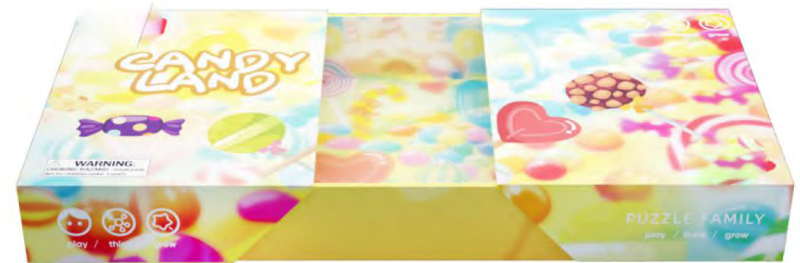

# Candy Land 🍬 100pcs

**Description: Jigsaw Puzzle**

**Model No.: 1022**

Product Size: 53.2x 31.2 CM

Gift Box Size: 25 x 4 x 16 CM

Q'ty/Ctn: 28 PCS

G.W./N.W.: 13.4/12.8 KGS

Candy Land is producing delicious candies all the time, including apple, banana, lemon, peach, mint, milk, and even mustard...There are all kinds of candies in various flavors, not only colorful, the shape is even different. Come and find a taste you like.