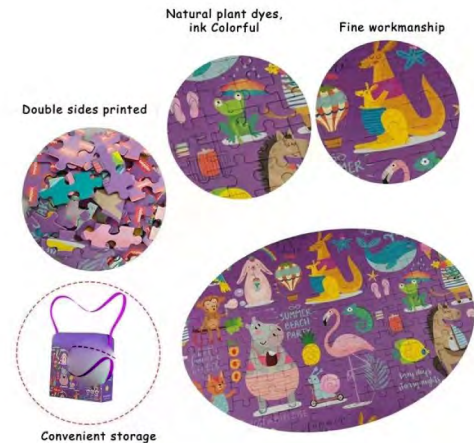

## Description: Jigsaw Puzzle

Item No.: 1040

Product Size: 53.2 x 38 CM

Color Box Size: 18 x 6.8 x 20 CM

Q'ty / PCS: 24pcs

Carton Size: 43 x 38 x 42.5 CM

CBM/CUFT: 0.069/2.44

G.W. / N.W.: 12.5/11.6 KGS