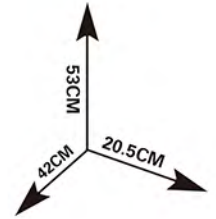

3 in 1

Suitcase,
Carry Doctor
pretend playset!
Store all your doctor
tools in **one BOX!**

doctor