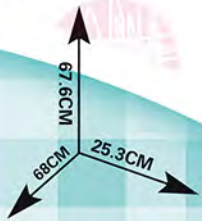

67.2CM
43.9CM 28.1CM

ITEM NO.:008-907
DESC:BEAUTY SET
PACKAGE SIZE:
61.5X39.3X9.7cm
PCS/CTN:8PCS/7.3
MEASURE:
81X40X63.5cm
G.W.:14.5kg
N.W.:13kg

Wonderful

So, Fashion You!

ITEM NO.:008-909
DESC:BEAUTY SET
PACKAGE SIZE:
58.5X45.5X16cm
PCS/CTN:4PCS/6.6
MEASURE:66X46.5X61cm
G.W.:10.5kg N.W.:9kg

67.6CM
68CM 26.1CM

Kitchen

COOK

ITEM NO.:008-908A
 DESC:KITCHEN PLAY SET
 PACKAGE SIZE:
 58.5X45.5X13.8cm
 PCS/CTN:5PCS/7.3
 MEASURE:72.5X46.5X61cm
 G.W.:12.8kg N.W.:11.2kg

HAND

THINKING

EYES

CURIOUS

ITEM NO.:008-908
 DESC:KITCHEN PLAY SET
 PACKAGE SIZE:
 58.5X45.5X13.8cm
 PCS/CTN:5PCS/7.3
 MEASURE:
 72.5X46.5X61cm
 G.W.:12.8kg
 N.W.:11.2kg

Baby

ITEM NO.:008-910
 DESC:NURSERY SET
 PACKAGE SIZE:
 58.5X45.5X15cm
 PCS/CTN:5PCS/7.5
 MEASURE:75X46.5X61cm
 G.W.:12.2kg N.W.:10.5kg