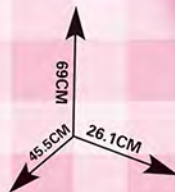

Kitchen

COOK

ITEM NO.:008-908A
DESC:KITCHEN PLAY SET
PACKAGE SIZE:
58.5X45.5X13.8cm
PCS/CTN:5PCS/7.3
MEASURE:72.5X46.5X61cm
G.W.:12.8kg N.W.:11.2kg

HAND

THINKING

EYES

CURIOUS

ITEM NO.:008-908
DESC:KITCHEN PLAY SET
PACKAGE SIZE:
58.5X45.5X13.8cm
PCS/CTN:5PCS/7.3
MEASURE:
72.5X46.5X61cm
G.W.:12.8kg
N.W.:11.2kg