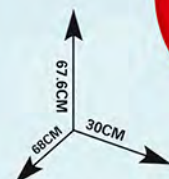

With light and sound!

The box can open!

ITEM NO.:008-911
 DESC:MARKET SET
 PACKAGE SIZE:
 57.5X45.5X12.9cm
 PCS/CTN:5PCS/6.5
 MEASURE:
 66X46.5X60cm
 G.W.:12.2kg
 N.W.:10.7kg

Doctor Kids

ITEM NO.:008-913
 DESC:DOCTOR SET
 PACKAGE SIZE:
 59X45.5X13cm
 PCS/CTN:5PCS/6.9
 MEASURE:68X46.5X60.5cm
 G.W.:11.5kg N.W.:10kg