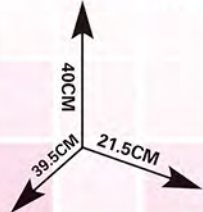

Chef

Easy to carry!
You can play it
anywhere you go!

**Little
bag**

2 in 1

- HAND
- THINKING
- EYES
- CURIOUS