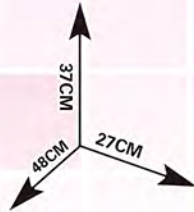

Kids Kitchen