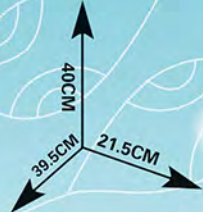

Beauty Angel

Little bag

Easy to carry!
You can play it
anywhere you go!

2 in 1

- HAND
- THINKING
- EYES
- CURIOUS