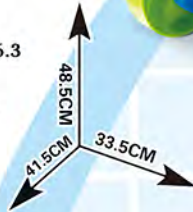

**Fashion
Girls!**

Shopping CART

3
in 1

ITEM NO.:008-902
DESC:SHOPPING CART SET
PACKAGE SIZE:
47.5X38X9cm
PCS/CTN:10PCS/6.4
MEASURE:
77.5X47X49.5cm
G.W.:15.1kg
N.W.:13.5kg

48.5CM
41.5CM
33.5CM

Hand induction!
With light
and sound!

Barbecue

56CM
37CM
34.5CM

ITEM NO.:008-901
DESC:BBQ PLAY SET
PACKAGE SIZE:
54.2X32.5X12.5cm
PCS/CTN:8PCS/6.8
MEASURE:
66X52X56.5cm
G.W.:13.1kg
N.W.:11.5kg

Kids

Shopping CART

3
in 1

ITEM NO.:008-903A
DESC:SHOPPING CART SET
PACKAGE SIZE:
47.5X32.2X9cm
PCS/CTN:12PCS/6.3
MEASURE:
66.5X57X48.5cm
G.W.:16.3kg
N.W.:14.7kg

Barbecue

Kids

Ziiiiiii!
Ziiiiiii!

ITEM NO.:008-901A
DESC:BBQ PLAY SET
PACKAGE SIZE:
54.2X32.5X12.5cm
PCS/CTN:8PCS/6.8
MEASURE:
66X52X56.5cm
G.W.:13.1kg
N.W.:11.5kg

Kids

Shopping CART

ITEM NO.:008-902A
 DESC:SHOPPING CART SET
 PACKAGE SIZE:
 47.5X38X9cm
 PCS/CTN:10PCS/6.4
 MEASURE:
 77.5X47X49.5cm
 G.W.:15.1kg
 N.W.:13.5kg

3
in 1

48.5CM
 41.5CM
 33.5CM

Hand induction!
 With light
 and sound!

Can to be
 a chair!

ITEM NO.:008-96
 DESC:TOOLS PLAY SET
 PACKAGE SIZE:39X26.8X19cm
 PCS/CTN:8PCS/6
 MEASURE:78X40X55cm
 G.W.:12.2kg N.W.:10.7kg