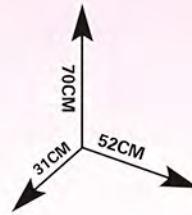

ITEM NO.:008-82
DESC:KITCHEN SET
PACKAGE SIZE:
52X15X64cm
PCS/CTN:3PCS/5.5
MEASURE:53X48X65.5cm
G.W.:12kg
N.W.:10.5kg

**Product size:
80.5x33x82.5cm**

Kids Kitchen