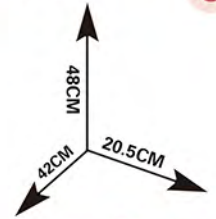

ITEM NO.:008-971
 DESC:KITCHEN SET
 PACKAGE SIZE:
 27.2X10.3X21.8cm
 PCS/CTN:24PCS
 MEASURE:56X45.5X65.5cm
 G.W.:23kg N.W.:21.7kg

ITEM NO.:008-971A
 DESC:KITCHEN SET
 PACKAGE SIZE:
 27.2X10.3X21.8cm
 PCS/CTN:24PCS
 MEASURE:54X45.5X62.5cm
 G.W.:21.2kg N.W.:19.3kg

Gaming Tools
Quality

3 in 1

Easy to carry!
You can play it
anywhere
you go!

Suitcase,
Carry Tools
pretend playset!
Store all your
tools in one BOX!

ITEM NO.:008-972
DESC:TOOLS SET
PACKAGE SIZE:
27.2X10.3X21.8cm
PCS/CTN:24PCS
MEASURE:56X45.5X65.5cm
G.W.:23kg N.W.:21.7kg

ITEM NO.:008-972A
DESC:TOOLS SET
PACKAGE SIZE:
27.2X10.3X21.8cm
PCS/CTN:24PCS
MEASURE:54X45.5X62.5cm
G.W.:21.2kg N.W.:19.3kg

Live
YOUR
DREAMS

3 in 1

Beauty
play set!

Suitcase,
Carry Beauty
pretend playset!
Store all your beauty
tools in **one BOX!**