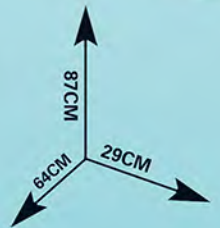

ITEM NO.:008-939A
DESC:KITCHEN CHEF SET
PACKAGE SIZE:
48.5X11.2X65cm
PCS/CTN:5PCS
MEASURE:
58X49.5X66.5cm
G.W.:17.8kg
N.W.:16.2kg

Kids Chef