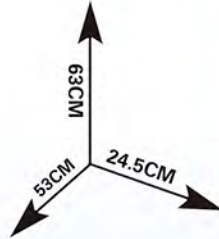

Doctor Kids

Doctor play set!
Real action play set!

ITEM NO.:008-925A
DESC:DOCTOR PLAY SET
PACKAGE SIZE:
24.5X13.5X39cm
PCS/CTN:9PCS/4.4
MEASURE:
73X39.5X43cm
G.W.:14.4kg N.W.:12.5kg

ITEM NO.:008-925
DESC:DOCTOR PLAY SET
PACKAGE SIZE:
30X14X39.5cm
PCS/CTN:8PCS/5.3
MEASURE:61.5X41X59cm
G.W.:15.2kg N.W.:13.7kg

ITEM NO.:008-926A
DESC:KITCHEN PLAY SET
PACKAGE SIZE:
24.5X13.5X39cm
PCS/CTN:9PCS/4.4
MEASURE:
73X39.5X43cm
G.W.:14.9kg N.W.:13kg

ITEM NO.:008-926
DESC:KITCHEN PLAY SET
PACKAGE SIZE:
30X14X39.5cm
PCS/CTN:8PCS/5.3
MEASURE:61.5X41X59cm
G.W.:15.7kg N.W.:14.2kg

ITEM NO.:008-923A
 DESC:BEAUTY SET
 PACKAGE SIZE:
 24.5X13.5X39cm
 PCS/CTN:9PCS/4.4
 MEASURE:
 73X39.5X43cm
 G.W.:14.2kg
 N.W.:12.3kg

ITEM NO.:008-923
 DESC:BEAUTY SET
 PACKAGE SIZE:
 30X14X39.5cm
 PCS/CTN:8PCS/5.3
 MEASURE:61.5X41X59cm
 G.W.:15kg N.W.:13.5kg