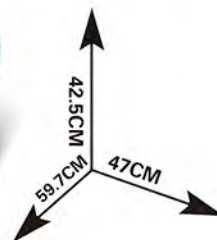

ITEM NO.:008-929
DESC:DOCTOR PLAY SET
PACKAGE SIZE:
41X15X62cm
PCS/CTN:4PCS/5.9
MEASURE:
64.5X42X62cm
G.W.:11.5kg
N.W.:10.2kg