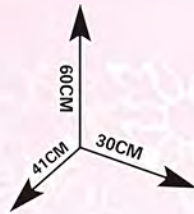

Kids Kitchen

**Product size:
 52x31x70cm**

Beauty

ITEM NO.:008-86
 DESC:BEAUTY PLAY SET
 PACKAGE SIZE: 51.5X38X9.5cm
 PCS/CTN:8PCS/5.7
 MEASURE:78.5X39X53.5cm
 G.W.:13.5kg N.W.:12kg

Lights

Music

Battery operated

Product size:
47x30x72cm

ITEM NO.:008-906
 DESC:DRESSER SET
 PACKAGE SIZE: 38X14X51cm
 PCS/CTN:6PCS/6.4
 MEASURE:87X39X53cm
 G.W.:13kg N.W.:11.5kg

Fashion girls! Beauty

ITEM NO.:008-809A
 DESC:BEAUTY SET
 PACKAGE SIZE: 40.2X35.2X7.8cm
 PCS/CTN:12PCS/5.1
 MEASURE:49X42X72cm
 G.W.:14.3kg N.W.:13kg