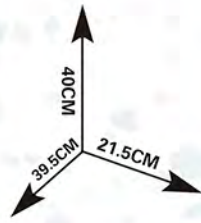

Chef

2 in 1

Little bag

Easy to carry!
You can play it
anywhere you go!

- HAND
- THINKING
- EYES
- CURIOUS