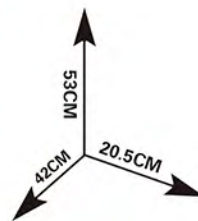

ITEM NO.:008-963
DESC:BEAUTY SET
PACKAGE SIZE:
23.8X14.5X26.5cm
PCS/CTN:16PCS
MEASURE:55X48.5X60cm
G.W.:13.8kg N.W.:12.4kg

ITEM NO.:008-963A
DESC:BEAUTY SET
PACKAGE SIZE:
23.8X14.5X26.5cm
PCS/CTN:16PCS
MEASURE:55X46X57cm
G.W.:12.7kg N.W.:10.7kg

ITEM NO.:008-971
 DESC:KITCHEN SET
 PACKAGE SIZE:
 27.2X10.3X21.8cm
 PCS/CTN:24PCS
 MEASURE:56X45.5X65.5cm
 G.W.:23kg N.W.:21.7kg

ITEM NO.:008-971A
 DESC:KITCHEN SET
 PACKAGE SIZE:
 27.2X10.3X21.8cm
 PCS/CTN:24PCS
 MEASURE:54X45.5X62.5cm
 G.W.:21.2kg N.W.:19.3kg

Gaming Tools
Quality

3 in 1

Easy to carry!
You can play it
anywhere
you go!

Suitcase,
Carry Tools
pretend playset!
Store all your
tools in one BOX!

ITEM NO.:008-972
DESC:TOOLS SET
PACKAGE SIZE:
27.2X10.3X21.8cm
PCS/CTN:24PCS
MEASURE:56X45.5X65.5cm
G.W.:23kg N.W.:21.7kg

ITEM NO.:008-972A
DESC:TOOLS SET
PACKAGE SIZE:
27.2X10.3X21.8cm
PCS/CTN:24PCS
MEASURE:54X45.5X62.5cm
G.W.:21.2kg N.W.:19.3kg

Live
YOUR
DREAMS

3 in 1

Beauty
play set!

Suitcase,
Carry Beauty
pretend playset!
Store all your beauty
tools in **one BOX!**