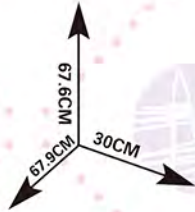

Baby

ITEM NO.:008-910
DESC:NURSERY SET
PACKAGE SIZE:
58.5X45.5X15cm
PCS/CTN:5PCS/7.5
MEASURE:75X46.5X61cm
G.W.:12.2kg N.W.:10.5kg