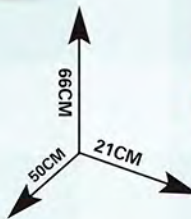

Chef my kitchen

3 in 1

Chef

Kitchen

ITEM NO.:008-956
 DESC.:KITCHEN PLAY SET
 PACKAGE SIZE:
 28.5X17X38.5cm
 PCS/CTN:9PCS
 MEASURE:87.5X40X52.5cm
 G.W.:16.9kg N.W.:15.6kg

ITEM NO.:008-956A
 DESC.:KITCHEN PLAY SET
 PACKAGE SIZE:
 24.2X17X37.7cm
 PCS/CTN:8PCS
 MEASURE:66.5X25X67cm
 G.W.:12.9kg N.W.:11.6kg