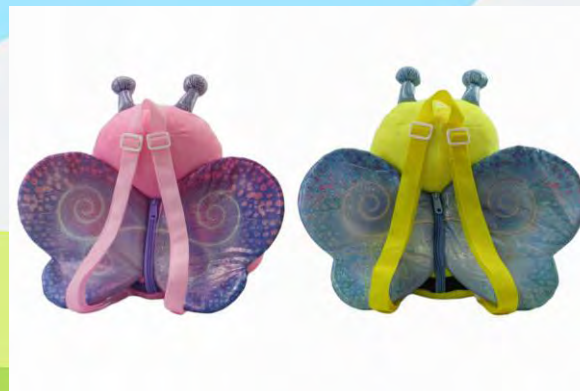

Backpack

40cm Bee Backpack, 2 colors asstd.: pink, yellow

ITEM No.	SIZE	PCS/CTN	CTN SIZE
HM2202BP	40cm	48pcs/ctn	63x45x58cm

Backpack

6 asstd.: ladybug, cat,
dragon, giraffe, panda,
unicorn

Backpack

35cm Ladybug Backpack