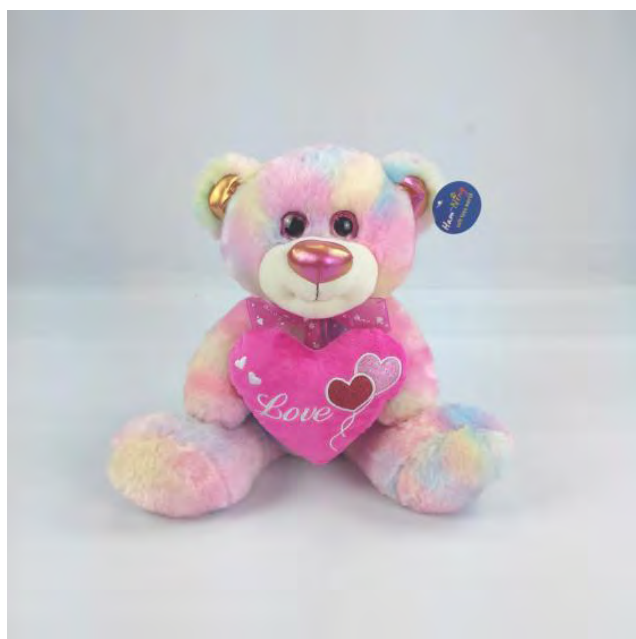

Valentine's items

Colorful Bear with love heart

ITEM No.	SIZE	PCS/CTN	CTN SIZE
HM2164-1	23cm	66pcs	63*45*58cm
HM2164-2	28cm	42pcs	63*45*58cm
HM2164-3	33cm	24pcs	63*45*58cm