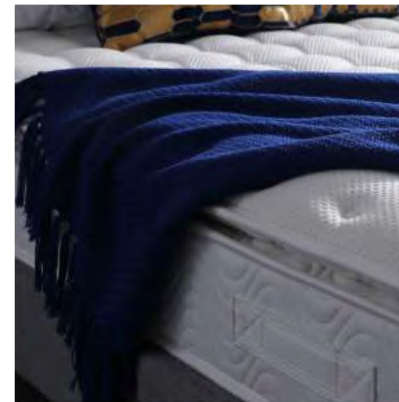

Breathable

Anti-allergy

No-Flip

Elasticity

Anti-mites

Latex

Convoluted foam

Green health

10 years warranty