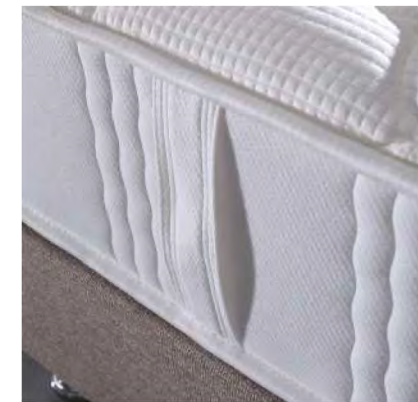

Heat treated white cotton pad
Dacron foam
Regular foam
non-woven fabric
Bottom Fabric

Breathable

Anti-allergy

Foam encasement

No-Flip

Anti-mites

Pocket spring

Green health

Five zone spring

Memory foam

12 years warranty

High quality knitted fabric
Bamboo charcoal foam
Memory foam
Regular foam
non-woven fabric
High density hard foam
Regular foam
Heat treated white cotton pad

20cm 5zoned pocket spring with foam encasement

Heat treated white cotton pad
Daeron foam
Regular foam
non-woven fabric
Bottom Fabric

Breathable

Pocket spring

Anti-allergy

No-Flip

Anti-mites

Convoluted foam