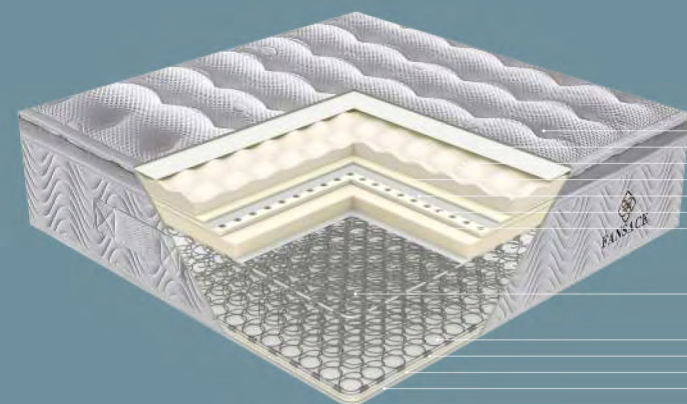

High quality knitted fabric
Dacron foam
Convoluted foam
Regular foam
non-woven fabric
Natural latex
High Resilience foam

Heat treated white cotton pad 16cm Ergo-coil

Heat treated white cotton pad
Dacron foam
Regular foam
non-woven fabric
Bottom Fabric