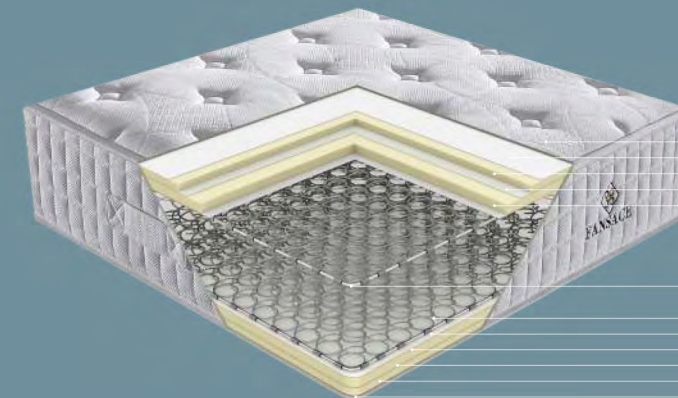

18cm bonnell spring

Heat treated black cotton pad
Dacron foam
Regular foam
non-woven fabric
Bottom Fabric

Breathable

Anti-allergy

Anti-mites

10 years warranty

Green health

High quality knitted fabric
Dacron foam
Regular foam
non-woven fabric
Heat treated white cotton pad

17.5cm LFK spring
Heat treated white cotton pad
Regular foam
Dacron foam
Regular foam
non-woven fabric
Bottom Fabric

Model

34PA-02

34PA-01

Model

32BA-01

32PA-01

Height