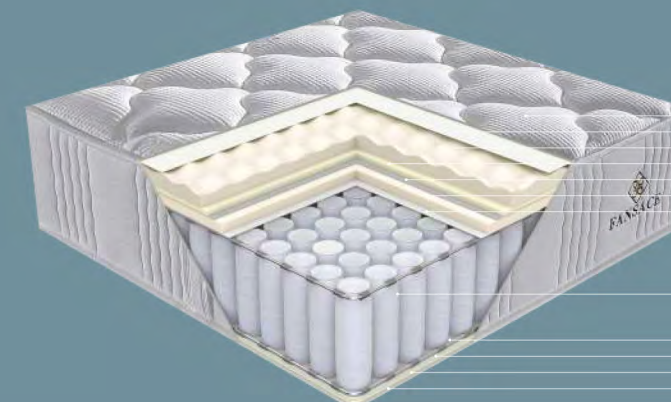

High quality knitted fabric
Dacron foam
Convoluted foam
Regular foam
non-woven fabric
High density soft foam
Heat treated white cotton pad

20cm pocket spring

Heat treated white cotton pad
Dacron foam
Regular foam
non-woven fabric
Bottom Fabric