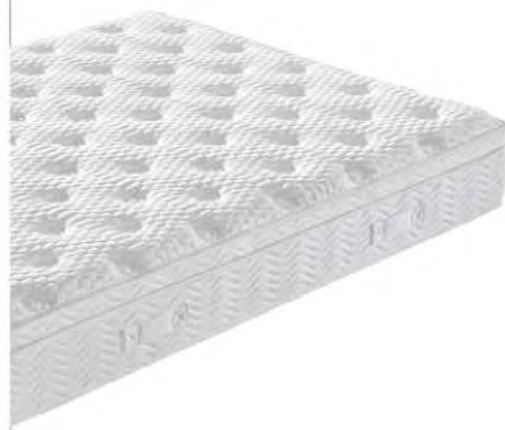

Model

34PA-02

34PA-01

Model

32BA-01

32PA-01

Height

32cm

29cm

Height

27cm

29cm

Firmness

Firmness

Material

- High quality knitted fabric
- Dacron foam
- Memory foam
- Convoluted foam
- Non-woven fabric
- Latex-like foam
- High Resilience foam
- Heat treated white cotton pad
- 20cm 10-Turns pocket spring with firmer foam encasement
- Heat treated white cotton pad
- Non-woven fabric
- 1000# Dacron foam
- Comfort foam
- Bottom fabric

- High quality knitted fabric
- Bamboo charcoal foam
- Gel memory foam
- Convoluted foam
- non-woven fabric
- Natural latex
- High Resilience foam
- Heat treated white cotton pad
- 16cm Offset spring with foam encasement
- Heat treated white cotton pad
- Dacron foam
- Regular foam
- non-woven fabric
- Bottom Fabric

Material

- High quality knitted fabric
- Dacron foam
- Convoluted foam
- Regular foam
- non-woven fabric
- Natural latex
- High Resilience foam
- Heat treated white cotton pad 16cm
- Ergo-coil
- Heat treated white cotton pad
- Dacron foam
- Regular foam
- non-woven fabric
- Bottom Fabric

- High quality knitted fabric
- Bamboo charcoal foam
- Memory foam
- Regular foam
- non-woven fabric
- High density hard foam
- Regular foam
- Heat treated white cotton pad
- 20cm 5zoned pocket spring with foam encasement
- Heat treated white cotton pad
- Dacron foam
- Regular foam
- non-woven fabric
- Bottom Fabric

Quantity

	20GP	40HQ
Single	272	648
K.single	238	570
Double	180	420
Queen	160	400
King	140	330

	20GP	40HQ
Single	272	648
K.single	238	570
Double	180	420
Queen	160	400
King	140	330

Quantity

	20GP	40HQ
Single	272	648
K.single	238	570
Double	180	420
Queen	160	400
King	140	330

	20GP	40HQ
Single	272	648
K.single	238	570
Double	180	420
Queen	160	400
King	140	330