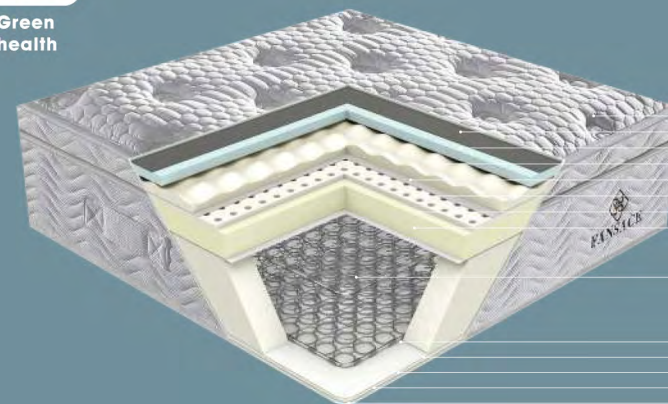

- Heat treated white cotton pad
- Dacron foam
- Regular foam
- non-woven fabric
- Bottom Fabric

Breathable

Anti-allergy

Gel Memory foam

Foam encasement

No-Flip

Anti-mites

Latex

Convoluted foam

Elasticity

10 years warranty

Green health

High quality knitted fabric
Bamboo charcoal foam
Gel memory foam
Convoluted foam
non-woven fabric
Natural latex
High Resilience foam
Heat treated white cotton pad

16cm Offset spring with foam encasement

Heat treated white cotton pad
Dacron foam
Regular foam
non-woven fabric
Bottom Fabric

Breathable

Anti-allergy

No-Flip

Elasticity

Anti-mites

Latex