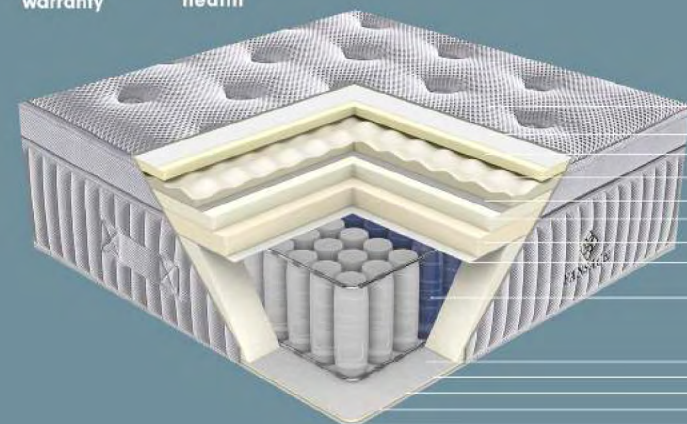

Elasticity

Five zone spring

10 years warranty

Green health

- High quality knitted fabric
- Dacron foam
- Memory foam
- Convoluted foam
- non-woven fabric
- Latex-like foam
- High Resilience foam
- Heat treated white cotton pad
- 20cm 10-Turns pocket spring with foam encasement

- Heat treated white cotton pad
- Dacron foam
- Regular foam
- non-woven fabric
- Bottom Fabric

Breathable

Anti-allergy

Gel Memory foam

Foam encasement

No-Flip

Anti-mites

Latex