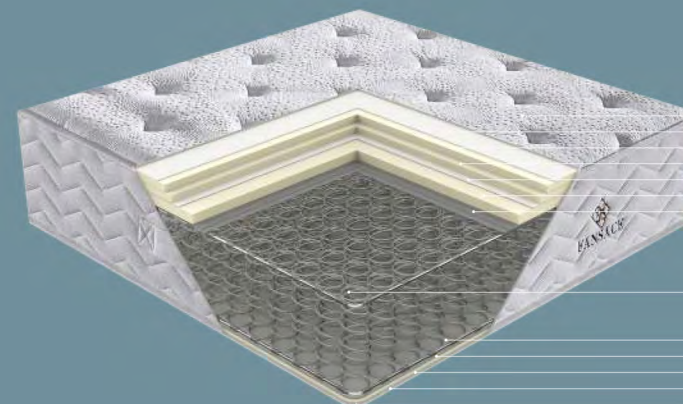

High quality knitted fabric
Dacron foam
Regular foam
Regular foam
non-woven fabric
High density foam
Heat treated black cotton pad

18cm bonnell spring

Heat treated black cotton pad
Dacron foam
Regular foam
non-woven fabric
Bottom Fabric