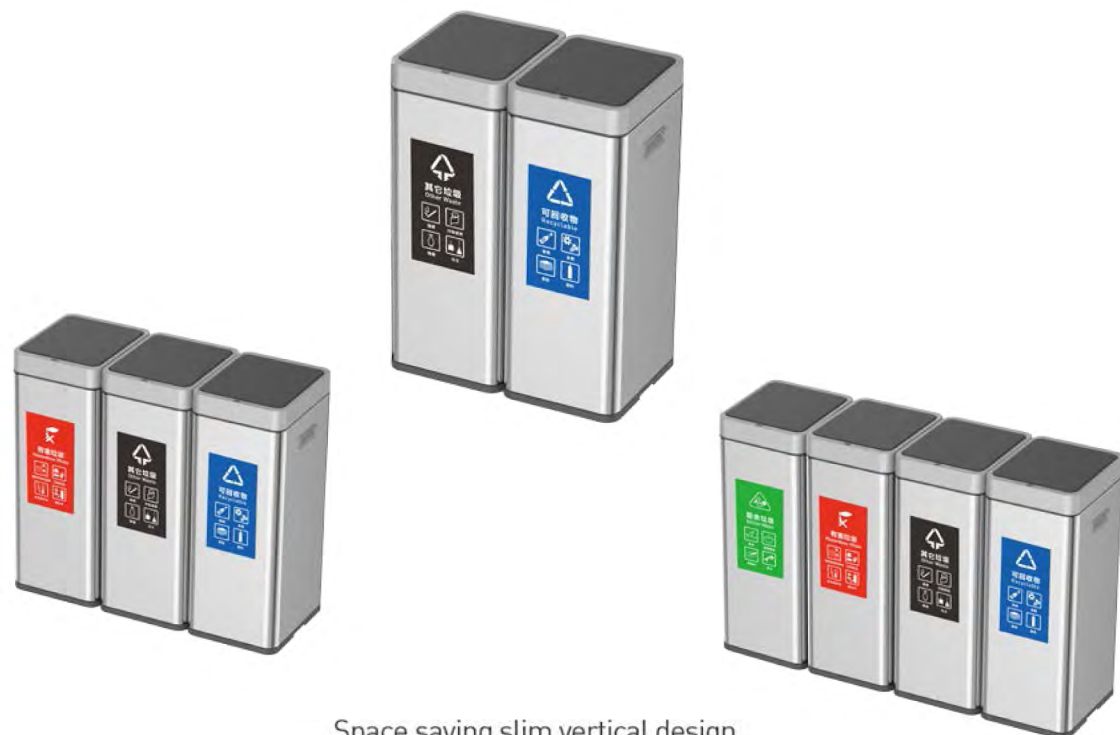

12L+12L  
Double liners  
双内桶组合

12L+12L+12L  
Triple liners  
三内桶组合

30L+30L  
Double liners  
双内桶组合

HM9270/EK9270R  
魅影 SLIM 系列感应环境桶

20L: 247x297x450mm  
30L: 247x297x650mm

MT 砂钢

- Automatic hands free soft open and close lid  
免触碰感应开启, 自动静音合盖
- Touch buttons for manual operation  
手动按键常开盖, 频丢垃圾更方便
- Dynamic blue light countdown interface  
智能蓝光数显, 状态清晰掌握
- Fits completely against the wall  
简约修身外观, 随时随地靠墙而放
- Improved water and humidity resistance  
优化防水设计, 里外防潮使用更持久
- Fingerprint resistant  
防指纹工艺
- Raised inner bucket for easy removal of bags  
高桶沿设计, 无须提出内桶换袋更便利
- USB rechargeable, no more changing batteries (only in EK9270R)  
插电直充持久续航, 无需频繁换电池 (EK9270R)
- Dual power source, use batteries or connect to USB power cord (EK9270)  
双电源支撑配置, 支持 USB 直插电节能续航 (EK9270)