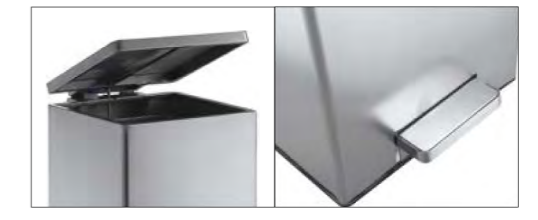

▶ **HM94929**  
 商场垃圾桶  
 SIZE: L300×W300×H660mm

▶ **HM94910**  
 商场垃圾桶  
 SIZE: L360×W360×H760mm

▶ **HM9489**  
 商场垃圾桶  
 SIZE: L350×W350×H715mm

▶ **HM9490**  
 商场垃圾桶  
 SIZE: L440×W440×H760mm

▶ **HM94801**  
 脚踏商务垃圾桶  
 SIZE: L350×W400×H750mm