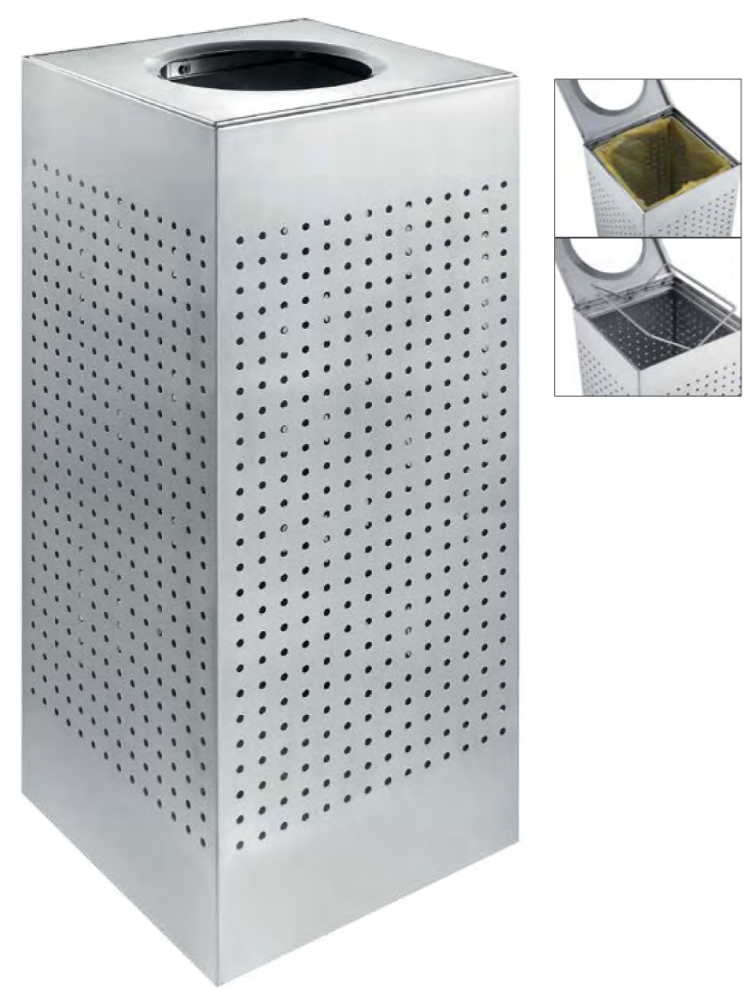

▶ HM9411C  
湿纸巾桶  
SIZE: L225×W225×H825mm

▶ HM9411  
湿纸巾桶  
SIZE: AΦ330×H910mm  
BΦ250×H820mm

砂钢

黑色

▶ **HM94927**  
 商场垃圾桶  
 SIZE: A: L300×W300×H680mm  
 B: L400×W400×H760mm  
 C: L275×W275×H680mm

▶ **HM9477**  
 商场垃圾桶  
 SIZE: L490×W254×H762mm