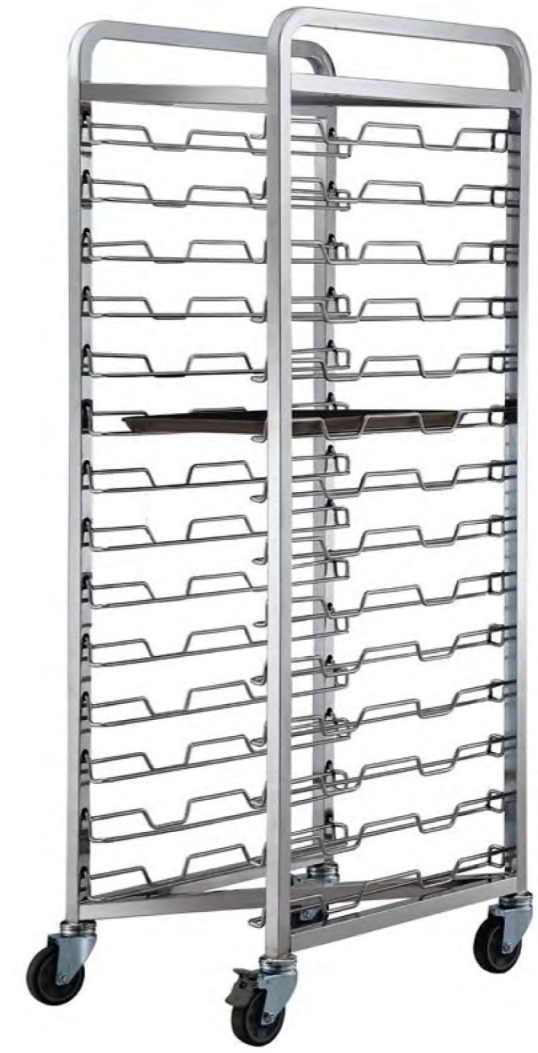

▶HM7698
托盘送餐车
SIZE:L685×W500×H1700mm