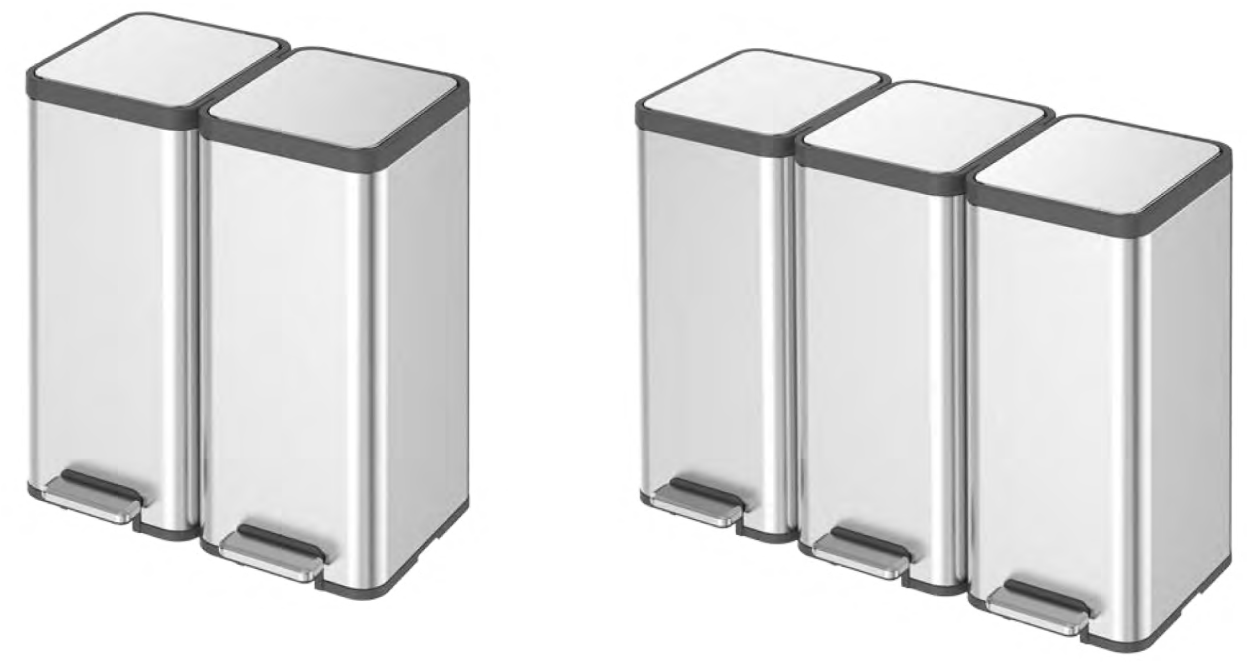

▶ HM94803

脚踏分类商务桶
30L+30L : L730xW305xH650mm