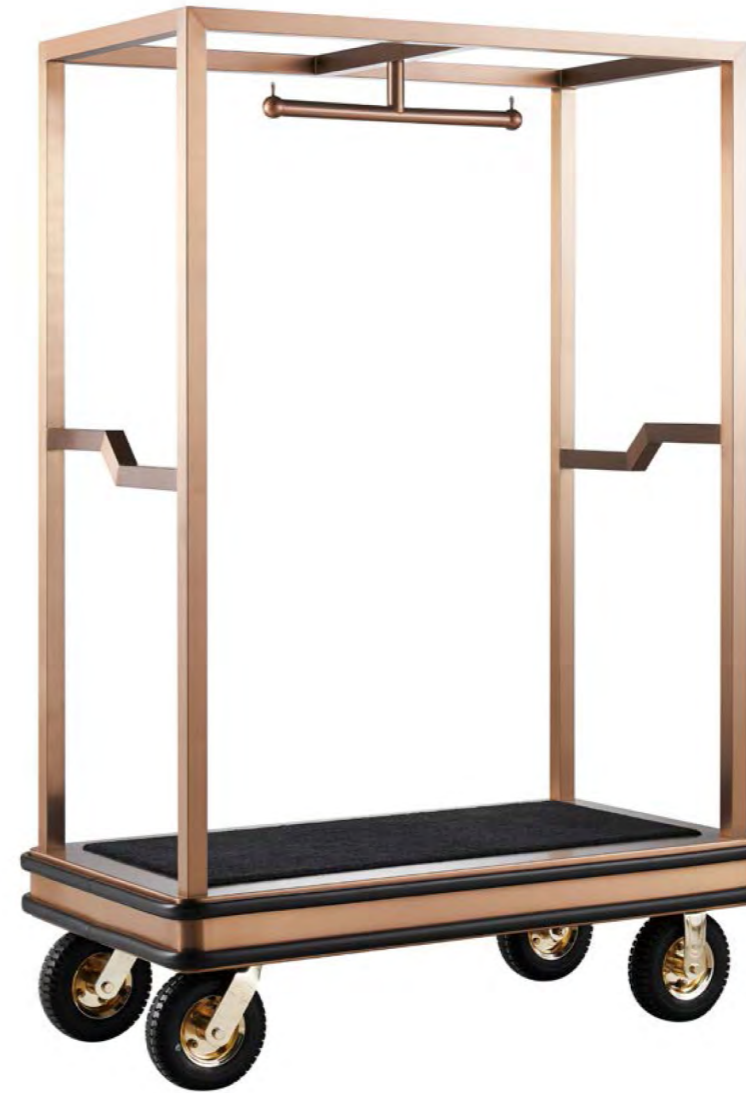

▶HM7511B

豪华大堂行李车  
SIZE:L1100×W630×H1830mm

地毯可自主更换

▶HM7518A

团队行李车  
SIZE:L1200×W650×H1830mm  
SUS 304 表面玫瑰金拉丝

▶HM7519B

散客箱包车  
SIZE:L1100×W630×H925mm

▶HM7519C