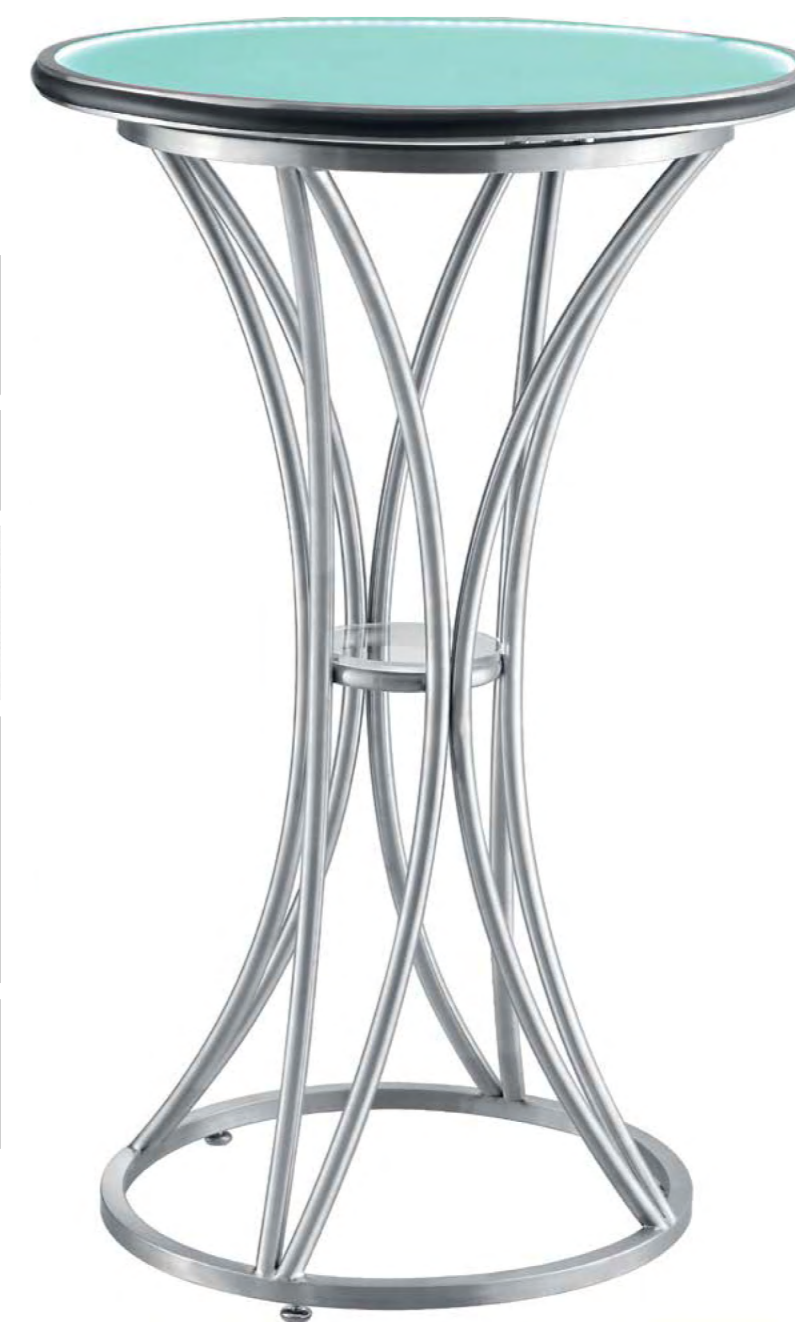

▶ HM8308

LED 鸡尾酒桌
SIZE:Φ700×H1150mm