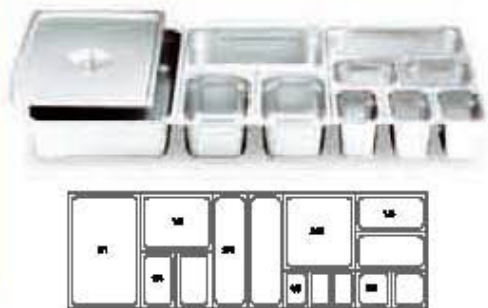

GN PANS

New Standard New Design

A Multi-Purpose Stand

Strength designed in the rim, resistance touch, keep the style.

Stackable and nestable receptacles patent put and down easy.

Slotted lid could put ladle inside.

Special slot for put out water.

Electric polish in surface, Looks very fine and smooth.

Multi-purpose Stand

1/1

2/3

2/4

1/2

Note: K--Contains a lacunaris tray
S--Contains a lacunaris cover
MOQ: Full Carton

	Model	Item	Dimension (mm)	
1/1	11025/A11025	1/1 x 1"	530 x 327 x 25	K
	11065/A11065	1/1 x 2.5"	530 x 327 x 65	K
	11100/A11100	1/1 x 4"	530 x 327 x 100	K
	11150/A11150	1/1 x 6"	530 x 327 x 150	K

	Model	Item	Dimension (mm)	
2/3	23025/A23025	2/3 x 1"	353 x 327 x 25	K
	23065/A23065	2/3 x 2.5"	353 x 327 x 65	
	23100/A23100	2/3 x 4"	353 x 327 x 100	
	23150/A23150	2/3 x 6"	353 x 327 x 150	

	Model	Item	Dimension (mm)	
2/4	24065/A24065	2/4 x 2.5"	530 x 163.5 x 65	
	24100/A24100	2/4 x 4"	530 x 163.5 x 100	
	24150/A24150	2/4 x 6"	530 x 163.5 x 150	

	Model	Item	Dimension (mm)	
1/2	12025/A12025	1/2 x 1"	327 x 266 x 25	K
	12065/A12065	1/2 x 2.5"	327 x 266 x 65	K
	12100/A12100	1/2 x 4"	327 x 266 x 100	K
	12150/A12150	1/2 x 6"	327 x 266 x 150	K
	12200/A12200	1/2 x 8"	327 x 266 x 200	

Full Size GN 1/1

Art No.	811-20P	811-40P	811-2P	811-4P	811-6P	811-8P
Depth	20mm	40mm	65mm	100mm	150mm	200mm

Half Size GN 1/2

Art No.	812-20P	812-40P	812-2P	812-4P	812-6P	812-8P
Depth	20mm	40mm	65mm	100mm	150mm	200mm

Full Size GN 1/3

Art No.	813-20P	813-40P	813-2P	813-4P	813-6P	813-8P
Depth	20mm	40mm	65mm	100mm	150mm	200mm