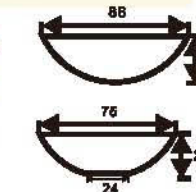

Aluminum Alloy(Nonstick)

Model	Dimensions
OP1594	660x400x32mm
OP1596	600x400x32mm

BAKEWARE

5-slot French Alloy

MOQ: 300 PCS

Model	Slot Size	Thickness	Dimensions	Package
YB-5	88x25mm	1.0mm	400x600x43mm	16 Pcs/Ctn