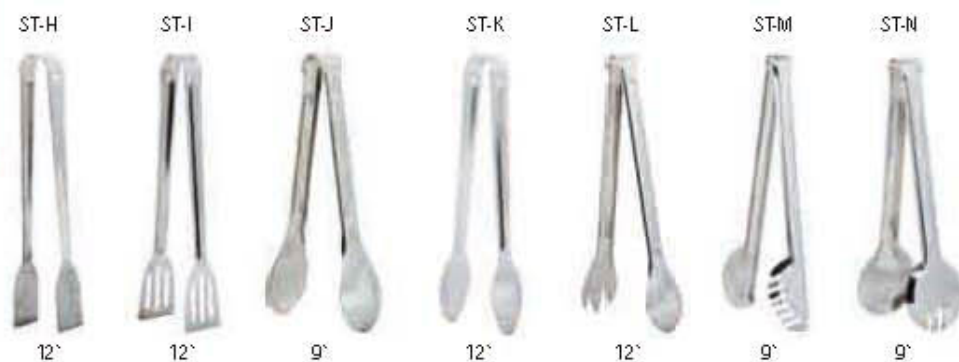

UTENSILS

Food Tongs

MOQ: 120 PCS

ST-H 12" ST-I 12" ST-J 9" ST-K 12" ST-L 12" ST-M 9" ST-N 9"

Food Tongs

MOQ: 120 PCS