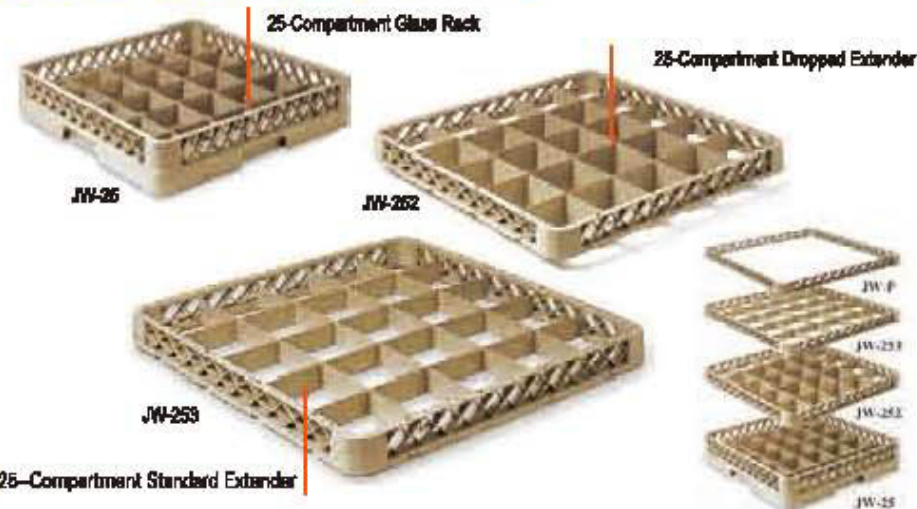

25-Compartment Glass Rack

Model	Overall Size	Comp. Size	Material/Colour
JW-25	500x500x100mm	90x90x45mm	PP/Beige
JW-252	500x500x70mm	90x90x33mm	PP/Beige
JW-253	500x500x45mm	90x90x36mm	PP/Beige

Glass Racks

GLASS RACKS

36-Compartment Glass Rack