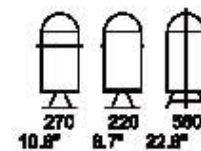

Juice Dispenser

10401-2