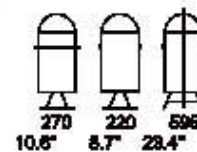

Juice Dispenser

10401-1