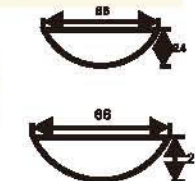

Aluminum Alloy(Nonstick)

Model	Dimensions
OP1593	660x460x32mm
OP1595	600x400x32mm