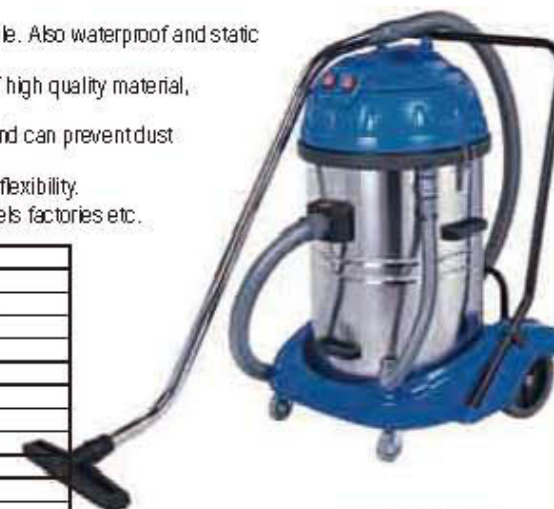

Wet/Dry Vacuum Cleaner

MOQ: 10 PCS

Large capacity tank with a flexible axle, equipped with watershoot. Large base and racket with nice appearance and can be worked flexible and stable. Flexible trolley frame handle newly designed for BY782, convenient and practical. Stainless steel tanks, not easy to be rusty. Silent motor, with powerful suction and long runtime. Anti-Cracking and heatproof machine, solid and durable. Also waterproof and static resistance. Multifunctional and standardized accessories made of high quality material, long-lasting and durable. Attached a cloth filter assembly. Easy to be cleaned and can prevent dust from damaging parts. With four-wheel under the rack, nice appearance and flexibility. Suitable for all kinds of fields such as restaurants, hotels, factories etc.

Model	BY781/BY782/BY783
Power	1300W/1500W/2000W
Cooling Mode	Recycle
Vacuum	1800mmH2O/2000mmH2O/2000mmH2O
Capacity	15L/30L/70L
Height	59cm/83cm/94cm
Diameter of tank	34.5cm/34.5cm/44cm
Air flow	48L/s/53L/s/106L/s
Accessory	φ36/φ40/φ40
Function	Wet/Dry
Voltage	220-240V
Length of cable	7.2m
Carton Dimensions	430x430x66mm/520x43x87mm/640x600x1000mm
Package	1 unit/CTN

BY781/BY782/BY783