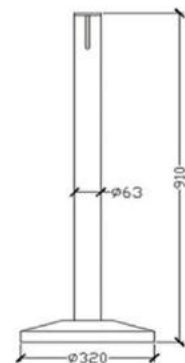

UM-R08

SIZE: (D)320x(H)960

SIZE: (D)320x(H)960

SIZE: (D)320x(H)950

UM-R22

SIZE: (D)320x(H)1000

UM-R12 (Titanium Finish)  
SIZE: (D)320x(H)910

(Mirror Finish)

(Powder Coated)

(Matt Finish)

UM-R15  
SIZE: (D)360x(H)880

(Stackable)

(Easy Assemble)

UM-R13 (Mirror Finish)  
SIZE: (D)320x(H)890

(Movable)

(Titanium Finish)

(Matt Finish)

(4M/ 5M Belt)

UM-R16  
SIZE: (D)350x(H)920

**UM-R17**  
SIZE: (D)320x(H)910

**UM-R10**  
SIZE: (D)320x(H)910

**UM-R18**  
SIZE: (D)350x(H)1040

**UM-R12**  
SIZE: (D)320x(H)910

2M CASSETTE

SIZE: (L)300x(W)250x(H)660

UM-B26A

SIZE: (L)300x(W)305x(H)700

UM-B26B

SIZE: (L)300x(W)305x(H)700

UM-B182

SIZE: (D)250x(H)650

A (Stainless steel)