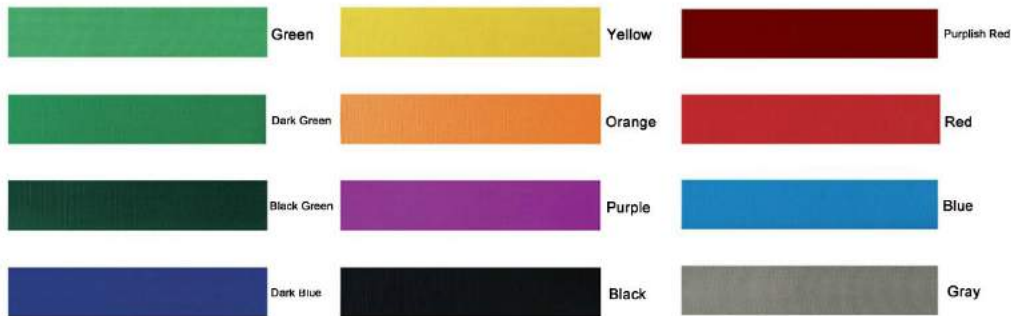

BELT COLOR: