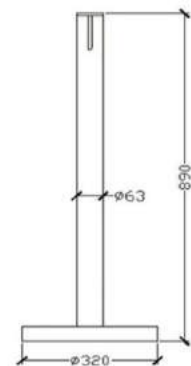

UM-R08

SIZE: (D)320x(H)960

SIZE: (D)320x(H)960

SIZE: (D)320x(H)950

UM-R22

SIZE: (D)320x(H)1000

UM-R12 (Titanium Finish)  
SIZE: (D)320x(H)910

(Mirror Finish)

(Powder Coated)

(Matt Finish)

UM-R15  
SIZE: (D)360x(H)880

(Stackable)

(Easy Assemble)

UM-R13 (Mirror Finish)  
SIZE: (D)320x(H)890

(Movable)

(Titanium Finish)

(Matt Finish)

(4M/ 5M Belt)

UM-R16  
SIZE: (D)350x(H)920

**UM-R17**  
SIZE: (D)320x(H)910

**UM-R10**  
SIZE: (D)320x(H)910

**UM-R18**  
SIZE: (D)350x(H)1040

**UM-R12**  
SIZE: (D)320x(H)910

2M CASSETTE

SIZE: (L)300x(W)250x(H)660

UM-B26A

SIZE: (L)300x(W)305x(H)700

UM-B26B

SIZE: (L)300x(W)305x(H)700

UM-B182

SIZE: (D)250x(H)650

A (Stainless steel)