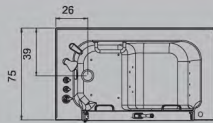

Walk-in Bathtub 走入式开门缸

- Out-swing door and In-swing door
- Low Entrance
- Constant temperature
- Safety Lock
- Anti-slip
- 内、外开门可选低
- 低入式进出口
- 智能化的恒温装置
- 门安全锁
- 底部防滑设计

1104/1204/1304

Size: 130 x 75 x 100 cm
51.2 x 29.5 x 39.4 in

Capacity: 340L

Jets: 16

1142/1242/1342

Model: 1142/1242/1342
Size: 150 x 81 x 86 cm
 59 x 31.9 x 12.6 in
Capacity: 240L
Jets: 12

Walk-in Bathtub

1144/1244/1344

适合任何人士使用

Model: 1142/1242/1342
Size: 130 x 75 x 100 cm
 51.2 x 29.5 x 39.4 in
Capacity: 340L
Jets: 12

Walk-in Bathtub

Model: 1051
Size: 150x76x57cm
Capacity: 290L
Heft: 52Kg

Model: 1052
Size: 150x76x57cm
Capacity: 285L
Heft: 52Kg

Walk-in Bathtub-safe and easy access

走入式开门浴缸—方便、省心

Dangerous conventional bathtub