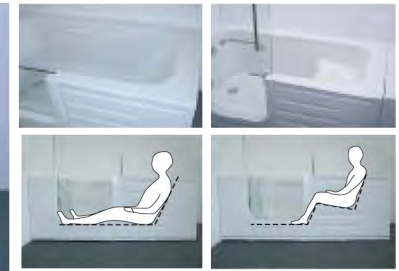

Hand-held shower head 手持花洒 Light 灯 Pillow 枕头 Faucet 龙头 Fill Spout 进水 Air Pneumatic Switch 气动开关

Control Panel and Function List 控制面板与功能一览表

36XX Series

1. Surfing massage/冲浪式按摩
2. temperature 38°C
3. Adjustable time setting 1~60 minutes/时间可调1~60分钟
4. Bathtub bottom lamp/配池底灯
5. Faucet, shower/龙头、花洒

Capacity: 340L

Jets: 16

1142/1242/1342

Model: 1142/1242/1342
Size: 150 x 81 x 86 cm
 59 x 31.9 x 12.6 in
Capacity: 240L
Jets: 12

Walk-in Bathtub

1144/1244/1344

适合任何人士使用

Model: 1142/1242/1342
Size: 130 x 75 x 100 cm
 51.2 x 29.5 x 39.4 in
Capacity: 340L
Jets: 12

Walk-in Bathtub

Model: 1051
Size: 150x76x57cm
Capacity: 290L
Heft: 52Kg

Model: 1052
Size: 150x76x57cm
Capacity: 285L
Heft: 52Kg

Walk-in Bathtub-safe and easy access

走入式开门浴缸—方便、省心

Dangerous conventional bathtub

Statistic shows that more than 70% bathroom accident due to stepping over conventional bathtub and slipping while standing shower.

walk-in bathtub, a stone that kills the two birds. Its low walk-in entrance prevent the falls from stepping over conventional bathtub. With a specious flat tub bottom, user can shower safely while standing in the tub. With a seating model, user can have a relaxing foot bath anytime in its foot well without delcad.