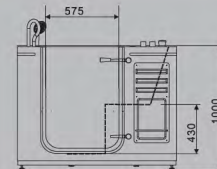

Walk-in Bathtub

Model: 1051
Size: 150x76x57cm
Capacity: 290L
Heft: 52Kg

Model: 1052
Size: 150x76x57cm
Capacity: 285L
Heft: 52Kg

Walk-in Bathtub-safe and easy access

走入式开门浴缸—方便、省心

Dangerous conventional bathtub

灵活搭配、安装简便、使用安全

In-swing door

Model: 1105B/1205B/1303B
Size: 130 x 665 x 100 cm
 51.2 x 29.5 x 39.4 in
Capacity: 270L
Jets: 16

Walk-in Bathtub

Walk-in Bathtub

适合任何人士使用

Suitable for

- Hotel, club, holiday resorts
- Rehabs, hospitals
- Home
- People with mobility challenges

Ergonomically designed D door and entrance allow bather sliding onto the driver's seat in the tub from wheel chair with an ease.

Model: 1141 1241 1341
Size: 130x68(75)x100cm
Capacity: 340L
Jet: 10

Door & Lock 门·锁

Out-swing door

The outward-swing sealing door saves the precious space in tub. The safety lock prevent user accidentally open the door.

Walk-in Bathtub

适合任何人士使用

Model: 1123 1223 1323
Size: 130x75x104cm
Capacity: 340L Heft: 85Kg Jet: 12