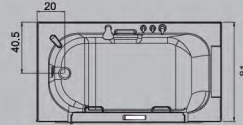

Walk-in Bathtub 走入式开门缸

- Out-swing door and In-swing door
- Low Entrance
- Constant temperature
- Safety Lock
- Anti-slip
- 内、外开门可选低
- 低入式进出口
- 智能化的恒温装置
- 门安全锁
- 底部防滑设计

1104/1204/1304

Size: 130 x 75 x 100 cm
51.2 x 29.5 x 39.4 in

Capacity: 340L

Jets: 16

1142/1242/1342

Model: 1142/1242/1342
Size: 150 x 81 x 86 cm
 59 x 31.9 x 12.6 in
Capacity: 240L
Jets: 12

Walk-in Bathtub

1144/1244/1344

适合任何人士使用

Model: 1142/1242/1342
Size: 130 x 75 x 100 cm
 51.2 x 29.5 x 39.4 in
Capacity: 340L
Jets: 12

Walk-in Bathtub

Model: 1051
Size: 150x76x57cm
Capacity: 290L
Heft: 52Kg

Model: 1052
Size: 150x76x57cm
Capacity: 285L
Heft: 52Kg

Walk-in Bathtub-safe and easy access

走入式开门浴缸—方便、省心

Dangerous conventional bathtub