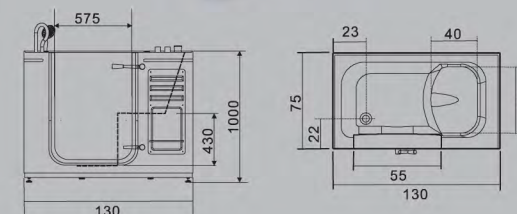

Hand-held shower head 手持花洒 Light 灯 Pillow 枕头 Faucet 龙头 Fill Spout 进水 Air Pneumatic Switch 气动开关

Control Panel and Function List 控制面板与功能一览表

36XX Series

1. Surfing massage/冲浪式按摩
2. temperature 38°C
3. Adjustable time setting 1~60 minutes/时间可调1~60分钟
4. Bathtub bottom lamp/配池底灯
5. Faucet, shower/龙头、花洒

Walk-in Bathtub 走入式开门缸

- Out-swing door and In-swing door
- Low Entrance
- Constant temperature
- Safety Lock
- Anti-slip
- 内、外开门可选低
- 低入式进出口
- 智能化的恒温装置
- 门安全锁
- 底部防滑设计

1104/1204/1304

Size: 130 x 75 x 100 cm
51.2 x 29.5 x 39.4 in

Capacity: 340L

Jets: 16

1142/1242/1342

Model: 1142/1242/1342
Size: 150 x 81 x 86 cm
 59 x 31.9 x 12.6 in
Capacity: 240L
Jets: 12

Walk-in Bathtub

1144/1244/1344

适合任何人士使用

Model: 1142/1242/1342
Size: 130 x 75 x 100 cm
 51.2 x 29.5 x 39.4 in
Capacity: 340L
Jets: 12

Walk-in Bathtub

Model: 1051
Size: 150x76x57cm
Capacity: 290L
Heft: 52Kg

Model: 1052
Size: 150x76x57cm
Capacity: 285L
Heft: 52Kg

Walk-in Bathtub-safe and easy access

走入式开门浴缸—方便、省心

Dangerous conventional bathtub