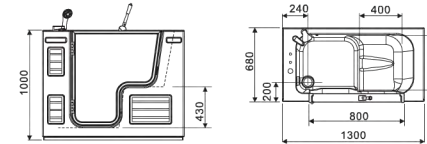

灵活搭配、安装简便、使用安全

In-swing door

Model: 1105B/1205B/1303B
Size: 130 x 665 x 100 cm
 51.2 x 29.5 x 39.4 in
Capacity: 270L
Jets: 16

Walk-in Bathtub

Walk-in Bathtub

适合任何人士使用

Suitable for

- Hotel, club, holiday resorts
- Rehabs, hospitals
- Home
- People with mobility challenges

Ergonomically designed D door and entrance allow bather sliding onto the driver's seat in the tub from wheel chair with an ease.

Model: 1141 1241 1341
Size: 130x68(75)x100cm
Capacity: 340L
Jet: 10

Door & Lock 门·锁

Out-swing door

The outward-swing sealing door saves the precious space in tub. The safety lock prevent user accidentally open the door.

Walk-in Bathtub

适合任何人士使用

Model: 1123 1223 1323
Size: 130x75x104cm
Capacity: 340L Heft: 85Kg Jet: 12