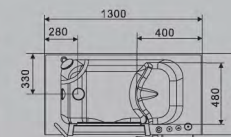

Walk-in Bathtub

Model: 1051
Size: 150x76x57cm
Capacity: 290L
Heft: 52Kg

Model: 1052
Size: 150x76x57cm
Capacity: 285L
Heft: 52Kg

Walk-in Bathtub-safe and easy access

走入式开门浴缸—方便、省心

Dangerous conventional bathtub

灵活搭配、安装简便、使用安全

In-swing door

Model: 1105B/1205B/1303B
Size: 130 x 665 x 100 cm
 51.2 x 29.5 x 39.4 in
Capacity: 270L
Jets: 16

Walk-in Bathtub

Walk-in Bathtub

适合任何人士使用

Suitable for

- Hotel, club, holiday resorts
- Rehabs, hospitals
- Home
- People with mobility challenges

Ergonomically designed D door and entrance allow bather sliding onto the driver's seat in the tub from wheel chair with an ease.

Model: 1141 1241 1341
Size: 130x68(75)x100cm
Capacity: 340L
Jet: 10

Door & Lock 门·锁