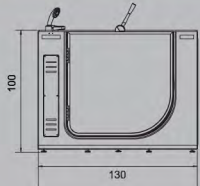

Walk-in Bathtub 走入式开门缸

- Out-swing door and In-swing door
- Low Entrance
- Constant temperature
- Safety Lock
- Anti-slip
- 内、外开门可选低
- 低入式进出口
- 智能化的恒温装置
- 门安全锁
- 底部防滑设计

1104/1204/1304

Size: 130 x 75 x 100 cm
51.2 x 29.5 x 39.4 in

Capacity: 340L

Jets: 16

1142/1242/1342

Model: 1142/1242/1342
Size: 150 x 81 x 86 cm
 59 x 31.9 x 12.6 in
Capacity: 240L
Jets: 12

Walk-in Bathtub

1144/1244/1344

适合任何人士使用

Model: 1142/1242/1342
Size: 130 x 75 x 100 cm
 51.2 x 29.5 x 39.4 in
Capacity: 340L
Jets: 12

Walk-in Bathtub

Model: 1051
Size: 150x76x57cm
Capacity: 290L
Heft: 52Kg

Model: 1052
Size: 150x76x57cm
Capacity: 285L
Heft: 52Kg

Walk-in Bathtub-safe and easy access

走入式开门浴缸—方便、省心

Dangerous conventional bathtub

灵活搭配、安装简便、使用安全

In-swing door

Model: 1105B/1205B/1303B
Size: 130 x 665 x 100 cm
 51.2 x 29.5 x 39.4 in
Capacity: 270L
Jets: 16

Walk-in Bathtub

Walk-in Bathtub

适合任何人士使用

Suitable for

- Hotel, club, holiday resorts
- Rehabs, hospitals
- Home
- People with mobility challenges