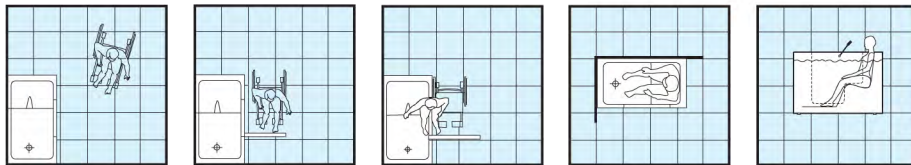

灵活搭配、安装简便、使用安全

In-swing door

Model: 1105B/1205B/1303B
Size: 130 x 665 x 100 cm
 51.2 x 29.5 x 39.4 in
Capacity: 270L
Jets: 16

Walk-in Bathtub

Walk-in Bathtub

适合任何人士使用

Suitable for

- Hotel, club, holiday resorts
- Rehabs, hospitals
- Home
- People with mobility challenges

Ergonomically designed D door and entrance allow bather sliding onto the driver's seat in the tub from wheel chair with an ease.

Model: 1141 1241 1341
Size: 130x68(75)x100cm
Capacity: 340L
Jet: 10

Door & Lock 门·锁

Out-swing door

The outward-swing sealing door saves the precious space in tub. The safety lock prevent user accidentally open the door.

Walk-in Bathtub

适合任何人士使用

Model: 1123 1223 1323
Size: 130x75x104cm
Capacity: 340L Heft: 85Kg Jet: 12