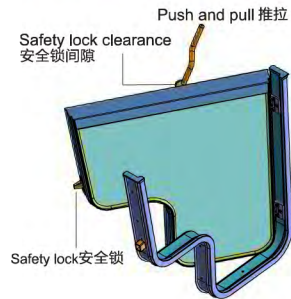

Door & Lock 门·锁

Out-swing door

The outward-swing sealing door saves the precious space in tub. The safety lock prevent user accidentally open the door.