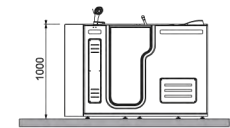

Out-swing door

The outward-swing sealing door saves the precious space in tub. The safety lock prevent user accidentally open the door.

Walk-in Bathtub

适合任何人士使用

Model: 1123 1223 1323
Size: 130x75x104cm
Capacity: 340L Heft: 85Kg Jet: 12

Accessories 配件

Faucet 调温龙头

Fill spout 进水龙头

Drain system 排水系统

Gar bar 扶手

Hydro-massage 水力按摩浴: 220~240V 50/60Hz 2.25kW (Pump + Heater 内置恒温水泵)
Model: 11XX 110~120V 60Hz 1.1kW (Pump 水泵) 0.6kW (Heater 恒温)

Bubble massage 泡泡浴: 220~240V 50/60Hz 0.25HP (Blower 气泵)
Model: 12XX 110~120V 60Hz 0.25HP (Blower 气泵)