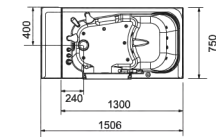

Walk-in Bathtub

Model: 1051
Size: 150x76x57cm
Capacity: 290L
Heft: 52Kg

Model: 1052
Size: 150x76x57cm
Capacity: 285L
Heft: 52Kg

Walk-in Bathtub-safe and easy access

走入式开门浴缸—方便、省心

Dangerous conventional bathtub

灵活搭配、安装简便、使用安全

In-swing door

Model: 1105B/1205B/1303B
Size: 130 x 665 x 100 cm
 51.2 x 29.5 x 39.4 in
Capacity: 270L
Jets: 16

Walk-in Bathtub

Walk-in Bathtub

适合任何人士使用

Suitable for

- Hotel, club, holiday resorts
- Rehabs, hospitals
- Home
- People with mobility challenges

Ergonomically designed D door and entrance allow bather sliding onto the driver's seat in the tub from wheel chair with an ease.

Model: 1141 1241 1341
Size: 130x68(75)x100cm
Capacity: 340L
Jet: 10

Door & Lock 门·锁

Out-swing door

The outward-swing sealing door saves the precious space in tub. The safety lock prevent user accidentally open the door.

Walk-in Bathtub

适合任何人士使用

Model: 1123 1223 1323
Size: 130x75x104cm
Capacity: 340L Heft: 85Kg Jet: 12