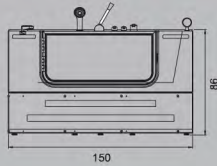

Walk-in Bathtub 走入式开门缸

- Out-swing door and In-swing door
- Low Entrance
- Constant temperature
- Safety Lock
- Anti-slip
- 内、外开门可选低
- 低入式进出口
- 智能化的恒温装置
- 门安全锁
- 底部防滑设计

1104/1204/1304

Size: 130 x 75 x 100 cm
51.2 x 29.5 x 39.4 in

Capacity: 340L

Jets: 16

1142/1242/1342

Model: 1142/1242/1342
Size: 150 x 81 x 86 cm
 59 x 31.9 x 12.6 in
Capacity: 240L
Jets: 12

Walk-in Bathtub

1144/1244/1344

适合任何人士使用

Model: 1142/1242/1342
Size: 130 x 75 x 100 cm
 51.2 x 29.5 x 39.4 in
Capacity: 340L
Jets: 12

Walk-in Bathtub

Model: 1051
Size: 150x76x57cm
Capacity: 290L
Heft: 52Kg

Model: 1052
Size: 150x76x57cm
Capacity: 285L
Heft: 52Kg

Walk-in Bathtub-safe and easy access

走入式开门浴缸—方便、省心

Dangerous conventional bathtub