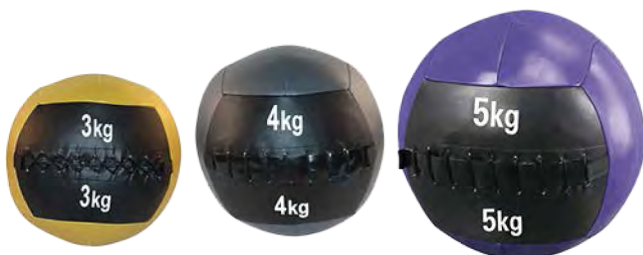

WE-2011
HAND WEIGHT

WE-2012
WEIGHT VEST

WE-3001
MEDICINE BALL
 Material: RUBBER
 Size: 1kg to 10kg 2LBS-25LBS

WE-3002
SLAM BALL WITH HANDLE
 Material: RUBBER
 Size: 3kg to 10kg 6LBS-20LBS

WE-3003
SLAM BALL WITH HANDLE
 Material: PVC, SAND

WE-3004
SLAM BALL
 Material: PVC, SAND
 Size: 1kg to 10kg 2LBS-25LBS

WE-3005
SLAM BALL
 Material: PVC
 Size: 1kg to 10kg

WE-3006
BALL RACK
 Material: Steel
 Size: 157*59.5cm

SU-1001
WRIST SUPPORT
 Size:S,M,L,XL
 Component des:
 55% nylon, 25% latex
 20% Copper