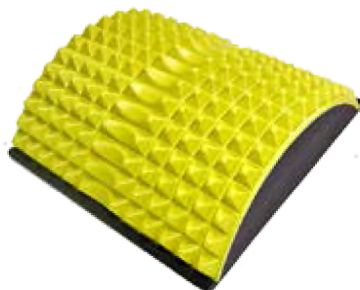

EA-4004
AEROBIC STEP
 Material:PE
 Size:110*41*11/16/21cm
 72*36*11/16/21cm

BALANCE BOARD

EA-4005
BALANCE BOARD
 Material:PLY
 Size:39*7.5cm
 Pack:Color box

EA-4006
BALANCE BOARD
 Material:PP
 Size:35.5*5.3cm
 Pack:Color box

EA-4007
BALANCE BOARD
 Material:PP
 Size:41.5*8.5cm
 Pack:Color box

EA-4008
BALANCE PAD
 Material:TPE
 Size:48*40*5.7cm

EA-4009
BALANCE PAD
 Material:TPE
 Size:40*24.5*5.7cm

EA-4010
BALANCE PAD
 Material:TPE
 Size:49*22.5*5.5cm

EA-4011
AB BALANCE PAD
 Material:EVA
 Size:31*28*9.5cm

EA-5001
HULA LOOP
Material:PP
Size:DIA 98cm

A

B

C

D

EA-5002
HULA LOOP
Material:PP,FOAM
Size:DIA 98cm

EA-5003
HULA LOOP
Material:PP,FOAM
Size:DIA 98cm

EA-6001
JUMP ROPE
 Material:STEEL
 Size:3000*2.5mm

EA-6002
JUMP ROPE
 Material:STEEL,PP
 Size:3000*2.5mm

EA-6003
JUMP ROPE
 Material:STEEL,PP,PVC
 Size:3000*2.5mm

EA-6004
JUMP ROPE
 Material:STEEL,PP
 FOAM HANDLE
 Size:2750mm
 3.5*15cm handle