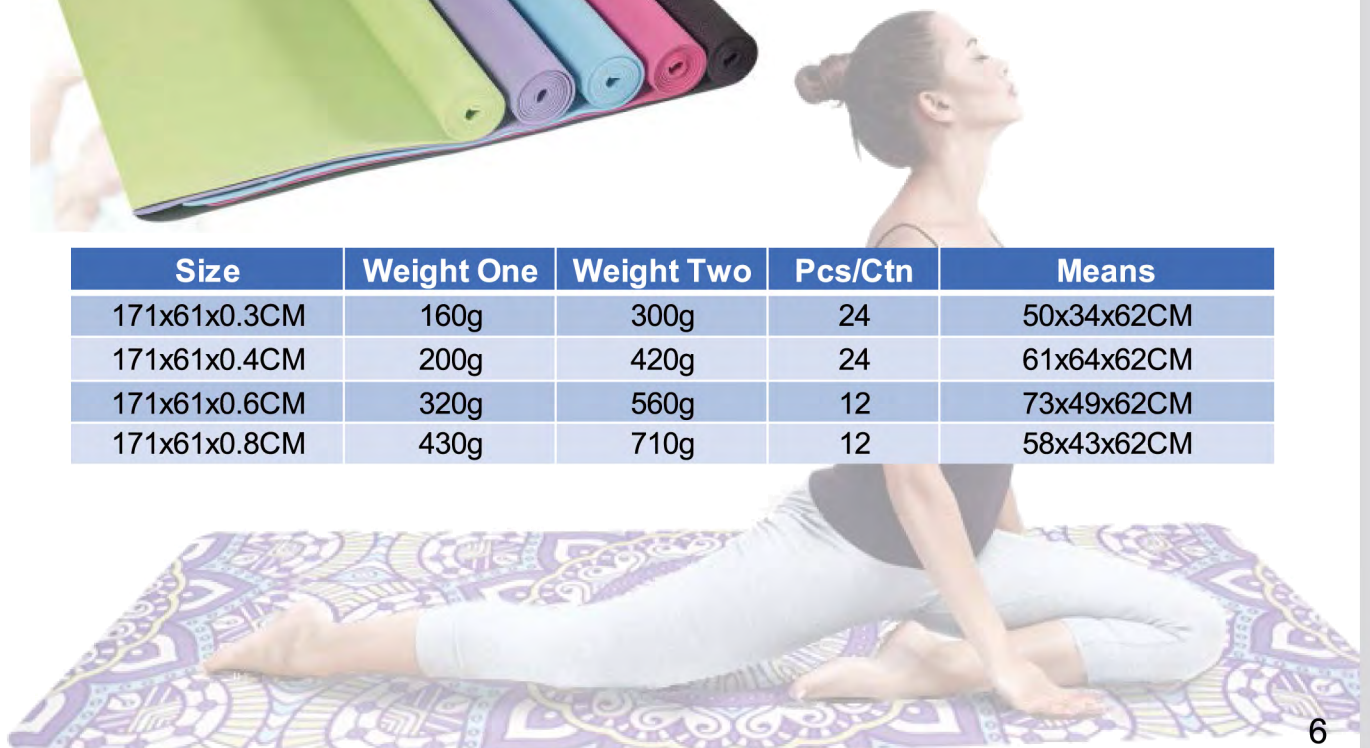

● Structured and anti-slip

● Bodiness

YG-4002

EVA yoga mat

Pack: Shrink with color card

Size	Weight One	Weight Two	Pcs/Ctn	Means
171x61x0.3CM	160g	300g	24	50x34x62CM
171x61x0.4CM	200g	420g	24	61x64x62CM
171x61x0.6CM	320g	560g	12	73x49x62CM
171x61x0.8CM	430g	710g	12	58x43x62CM