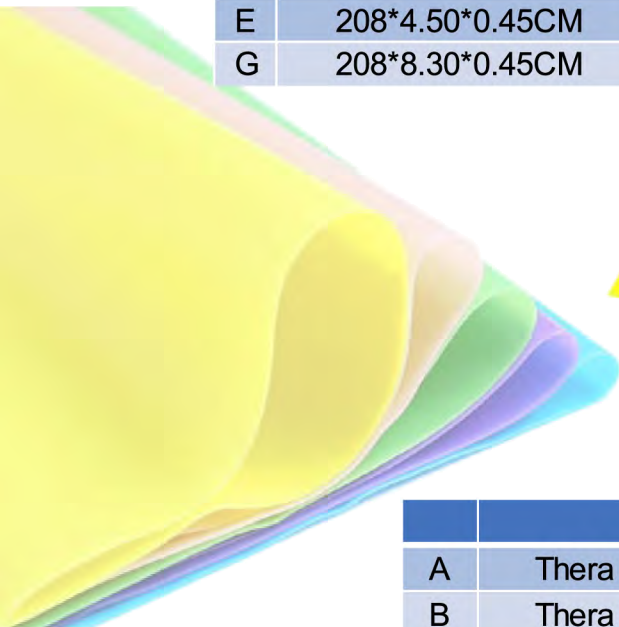

Size: 600*50*0.35-1.5mm
500*50*0.35-1.5mm

**EA-1002
Latex Resistance Band**

Size: 600/500*50*0.35mm Yellow
600/500*50*0.45mm Red
600/500*50*0.55mm Blue
600/500*50*0.75mm Green
600/500*50*0.90mm Black

**EA-1003
Latex Resistance Band**

A	208*0.64*0.45CM	3-30lbs	B	208*1.30*0.45CM	5-50lbs
C	208*2.20*0.45CM	10-60lbs	D	208*3.20*0.45CM	25-80lbs
E	208*4.50*0.45CM	50-120lbs	F	208*6.40*0.45CM	60-150lbs
G	208*8.30*0.45CM	70-170lbs	H	208*10.1*0.45CM	80-200lbs