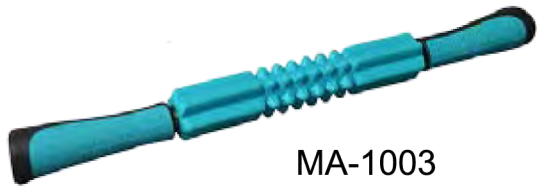

EA-8004
SPORT BOTTLE
Material:STEEL
Size:750cc

EA-8005
Multifunction SPORT BOTTLE

EA-8006
Multifunction SPORT BOTTLE

MA-1001
MASSAGE STICK
Material:PP,EVA
Pack:Color box

MA-1002
MASSAGE STICK
Material:PP
Pack:Color box