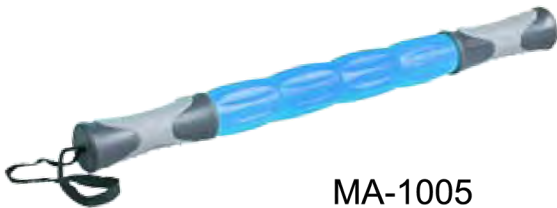

MA-1005
MASSAGE STICK
Material:PP,TPR
Pack:Color box