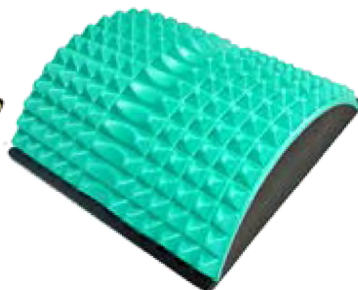

EA-4004
AEROBIC STEP
 Material:PE
 Size:110*41*11/16/21cm
 72*36*11/16/21cm

BALANCE BOARD

EA-4005
BALANCE BOARD
 Material:PLY
 Size:39*7.5cm
 Pack:Color box

EA-4006
BALANCE BOARD
 Material:PP
 Size:35.5*5.3cm
 Pack:Color box

EA-4007
BALANCE BOARD
 Material:PP
 Size:41.5*8.5cm
 Pack:Color box

EA-4008
BALANCE PAD
 Material:TPE
 Size:48*40*5.7cm

EA-4009
BALANCE PAD
 Material:TPE
 Size:40*24.5*5.7cm

EA-4010
BALANCE PAD
 Material:TPE
 Size:49*22.5*5.5cm

EA-4011
AB BALANCE PAD
 Material:EVA
 Size:31*28*9.5cm

EA-5001
HULA LOOP
Material:PP
Size:DIA 98cm

A

B

C

D

EA-5002
HULA LOOP
Material:PP,FOAM
Size:DIA 98cm

EA-5003
HULA LOOP
Material:PP,FOAM
Size:DIA 98cm

EA-6001
JUMP ROPE
 Material:STEEL
 Size:3000*2.5mm

EA-6002
JUMP ROPE
 Material:STEEL,PP
 Size:3000*2.5mm

EA-6003
JUMP ROPE
 Material:STEEL,PP,PVC
 Size:3000*2.5mm

EA-6004
JUMP ROPE
 Material:STEEL,PP
 FOAM HANDLE
 Size:2750mm
 3.5*15cm handle