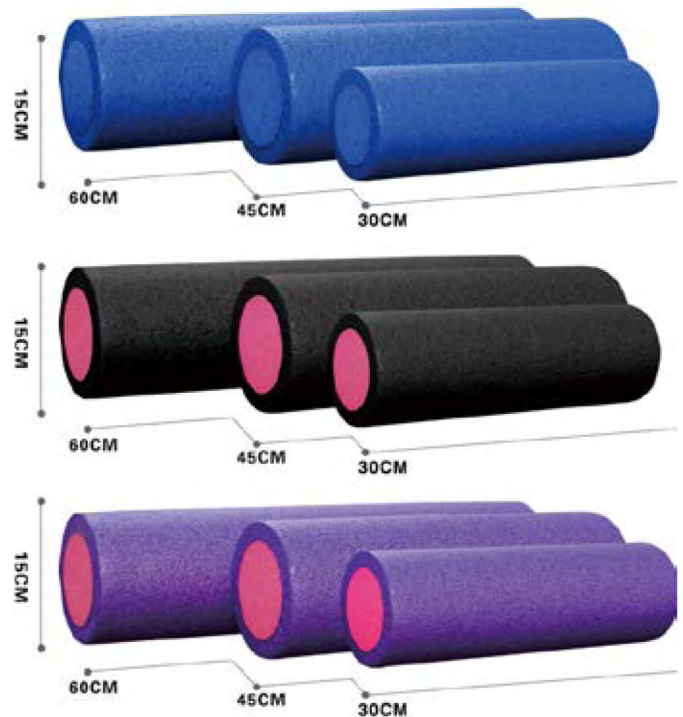

YG-2011

PU ROLLER

Size:45*15cm

YG-2012

PU ROLLER

Size:45*15cm

YOGA ROLLER

YG-3001
EVA ROLLER

YG-3002
EVA ROLLER

Size	Weight One	Weight Two	Pcs/Ctn	Means
30x15CM	240g	160g	20	75x30x62CM
45x15CM	360g	250g	20	75x30x92CM
60x15CM	480g	340g	10	75x30x62CM
90x15CM	720g	500g	10	75x30x92CM

YG-3003
EVA ROLLER
Pack:Shrink with color card

YG-3004
EPE ROLLER
Pack:Shrink with color card

YOGA ROLLER

Size	Weight	Pcs/Ctn	Means
30x15CM	160g	20	77*32*62CM
45x15CM	250g	20	77*32*92CM
60x15CM	320g	10	77*32*62CM
90x15CM	460g	10	77*32*92CM

EPP yoga roller