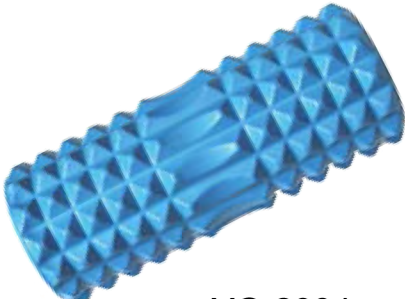

EVA HOLLOW YOGA ROLLER

Material:EVA+PVC tube
Size:33*14cm/45*14cm
Meas:10pcs/ctn 72*35*30cm /72*47*30cm

YG-2004

EVA ROLLER

Size:30*15cm

EVA ROLLER

Size:45*15cm

EVA ROLLER

Size:45*15cm

PU ROLLER

Size:45*15cm

PU ROLLER

Size:45*15cm

PU ROLLER

Size:45*15cm