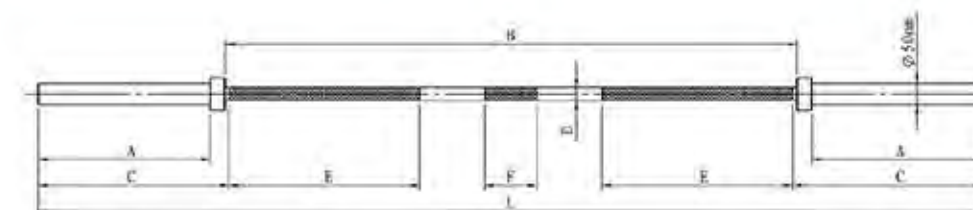

REGULAR BAR

DIA OF BAR: Φ 25/28/30MM

DESC.	SIZE(MM)		DIA.(MM)			
	L	A	D1	D2	D3	D4
SDA-14/T	356	105.5	Φ25	Φ25.4	Φ28	Φ30
SDA-15/T	381	118	Φ25	Φ25.4	Φ28	Φ30
SDA-16/T	406	130.5	Φ25	Φ25.4	Φ28	Φ30
SDA350/T	350	102.5	Φ25	Φ25.4	Φ28	Φ30
SDA-400/T	400	127.5	Φ25	Φ25.4	Φ28	Φ30

OLYMPIC BAR

DESC.	SIZE(MM)						DIA.(MM)			
	L	A	B	C	E	F	D1	D2	D3	D4
OB86	2178	395	1308	435	440	120	/	/	Φ28	Φ30
OB72	1830	305	1140	345	290	/	Φ25	Φ25.4	Φ28	Φ30
OB60	1524	270	914	305	200	/	Φ25	Φ25.4	Φ28	Φ30
OB20	508	170	118	195	118	/	Φ25	Φ25.4	Φ28	Φ30
OB1200	1200	170	810	195	140	/	Φ25	Φ25.4	Φ28	Φ30