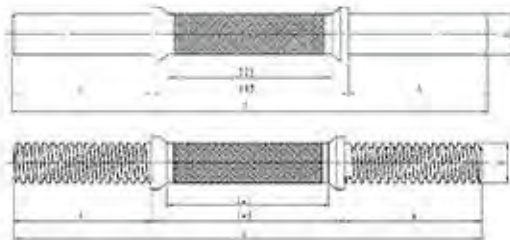

DESC.	SIZE(MM)		DIA.(MM)			
	L	A	D1	D2	D3	D4
SDA-14/T	356	105.5	Φ25	Φ25.4	Φ28	Φ30
SDA-15/T	381	118	Φ25	Φ25.4	Φ28	Φ30
SDA-16/T	406	130.5	Φ25	Φ25.4	Φ28	Φ30
SDA350/T	350	102.5	Φ25	Φ25.4	Φ28	Φ30
SDA-400/T	400	127.5	Φ25	Φ25.4	Φ28	Φ30