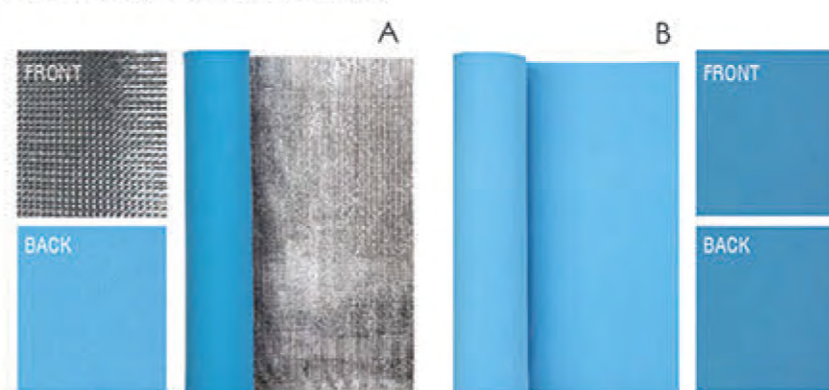

MAT.: XPE
Meas: 1800X600X4/5/6/8/10mm
Pkg: Shrink package with color poster

IR97509
PE MAT

MAT.: PE
Pkg: Shrink package with color poster
Meas: 1800X500X4/6/8/10mm

aluminium foil