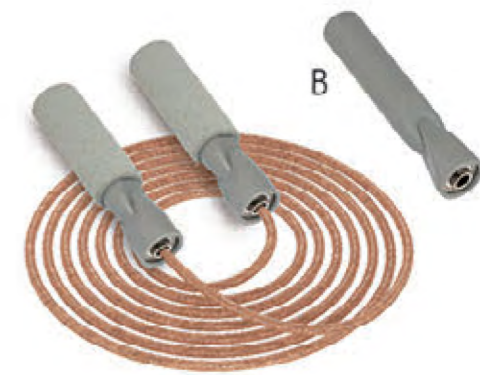

**IR97197
JUMP ROPE**
Handle: PP,Steel
Rope: PVC
Rope size: 5X2750mm
Pkg: Color card

**IR97160B
JUMP ROPE**
Handle: PP
Rope: PVC
Rope size: 5X2750mm
Pkg: Colour card

**IR97132
JUMP ROPE**
Handle: PP,TPR
Rope: PVC
Rope size: 5X2750mm
Pkg: Colour card

**IR97108A
JUMP ROPE**
Handle: PP,NBR foam
Rope: 2750mm,braided
Pkg: Colour card

**IR97107
JUMP ROPE**
Handle: PP,NBR foam
Rope: 2750mm,PVC
Pkg: Colour box

**IR97141
JUMP ROPE**
Handle: PP,NBR foam
Rope: PVC outside+cable inside,2750mm
Pkg: Colour card

**IR97108B
JUMP ROPE**
Handle: PP,NBR foam
Rope: PVC
Rope size: 5X2750mm
Pkg: Blister

**IR97111
JUMP ROPE**
Handle: PP,NBR foam
Rope: PVC
Rope size: 5.5X2750mm
Pkg: Colour card

**IR97142
JUMP ROPE**
Handle: PP,NBR foam
Rope: 2750mm,Braided
Pkg: Colour card