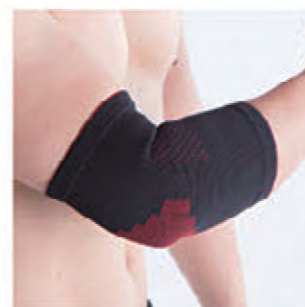

MAT.: nylon ,Spandex ,Latex,Silica
Pkg: Color box

IR98929 KNEE SUPPORT
WITH SPRING INSIDE

MAT.: Nylon , Rubber
Pkg: Color box

IR98930
KNEE SUPPORT

MAT.: Nylon , Rubber
Pkg: Color box

IR97918K
ELBOW SUPPORT