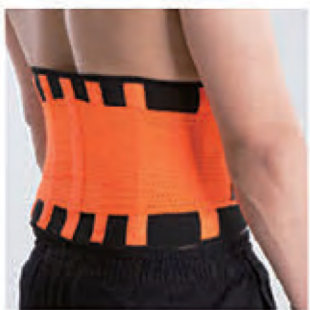

**IR98933D
WAIST SUPPORT**

MAT.: Neoprene, Nylon
Pkg: Color box