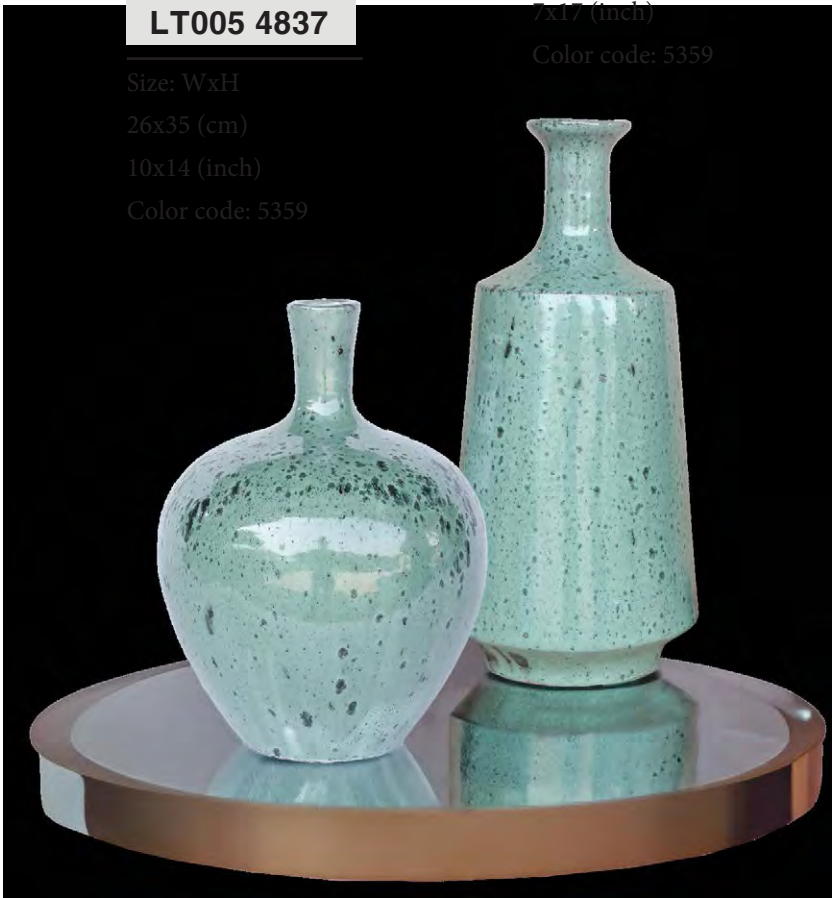

Color code: 5359

LT005 4837

Size: WxH

26x35 (cm)

10x14 (inch)

Color code: 5359

LT005 4839

Size: WxH