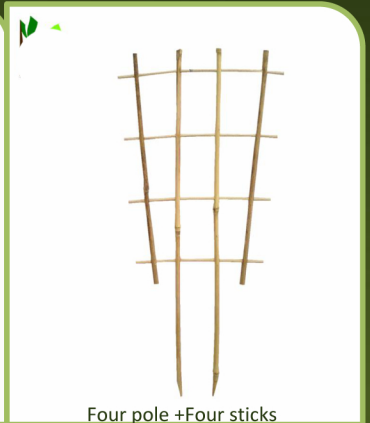

# Catalogue

- **U Shape Bamboo Poles:**

- 100% natural bamboo, eco-friendly.
- Made by processed bamboo, worm free, antiseptis and mould proof.
- Usage: For garden plant climbing hoops flower support stake.
- Packing:
  - agricultural screen: Bare, woven bag, carton or as requested. we also do the packing as clients' requirements.
- Specification:

# Catalogue

- **Bamboo Cane Trellis**

- 100% natural bamboo, eco-friendly.
- Made by processed bamboo, worm free, antiseptic and mould proof.
- Usage: For garden plant climbing hoops flower support stake.
- Packing:
  - agricultural screen: Bare, woven bag, carton or as requested. we also do the packing as clients' requirements.
- Specification:

# Bamboo Cane Trellis Specification List

TYPE	HIGH	WIDTH		POLE DIAMETER	STICKS DIAMETER
		Top width	* Bottom width		
Two pole +Three sticks	35cm	8cm	* 7cm	8-10mm	3mm
	45cm	8cm	* 7cm	8-10mm	3mm
Two pole + Four sticks	55cm	10cm	* 8cm	8-10mm	3mm
	65cm	10cm	* 8cm	8-10mm	3mm
Two pole + Five sticks	80cm	12cm	*9cm	10-12cm	4mm
	100cm	16cm	*10cm	12-14cm	4mm
Three pole + Three sticks	45cm	15cm	* 8cm	8-10mm	3mm
Three pole + Four sticks	60cm	28cm	*12cm	8-10mm	3mm
	75cm	30cm	*12cm	10-12mm	4mm
Three pole + Five sticks	85cm	35cm	*14cm	10-12mm	4mm
	105cm	38cm	*14cm	12-14mm	4.5mm
	120cm	38cm	* 14cm	12-14mm	4.5mm
	150cm	45cm	*16cm	12-14mm	4.5mm
Four pole + Four sticks	120cm	40cm	*13cm	12-14mm	4.5mm