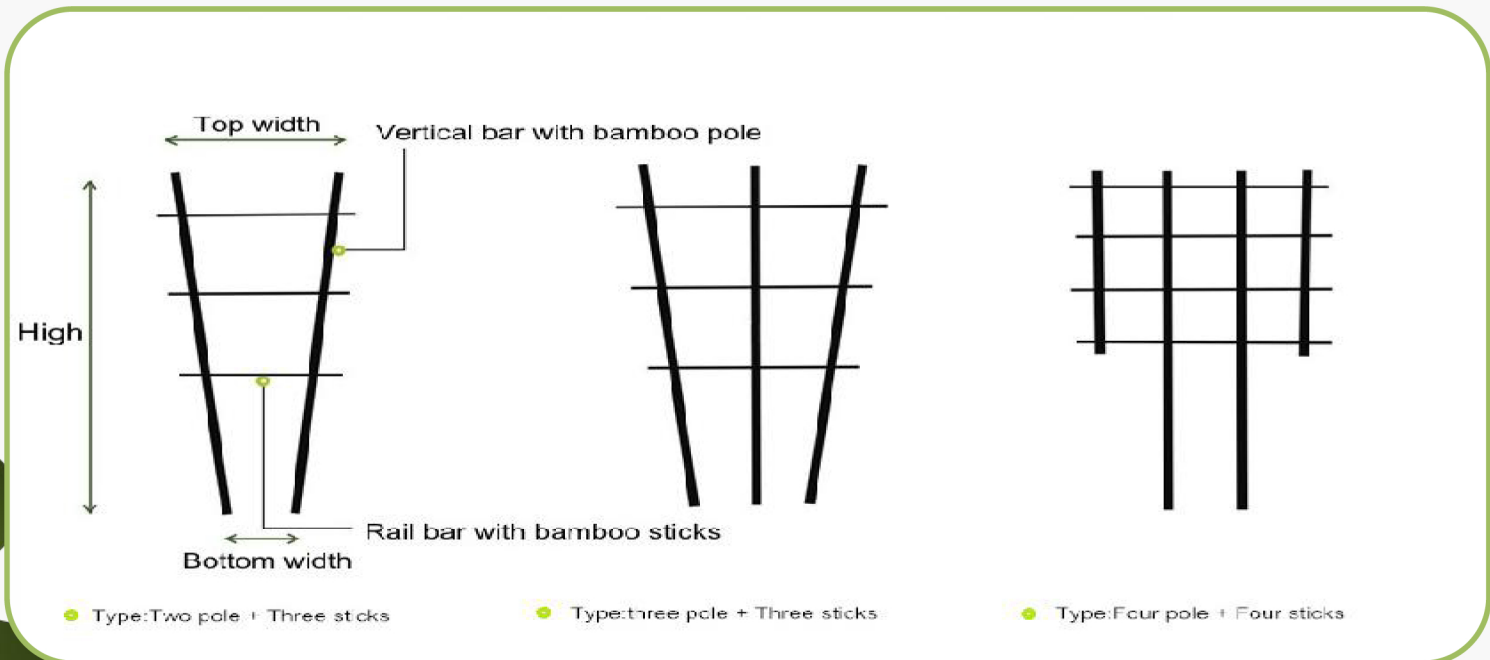

Catalogue

- **Bamboo Cane Trellis**

- 100% natural bamboo, eco-friendly.
- Made by processed bamboo, worm free, antiseptic and mould proof.
- Usage: For garden plant climbing hoops flower support stake.
- Packing:
  - agricultural screen: Bare, woven bag, carton or as requested. we also do the packing as clients' requirements.
- Specification: