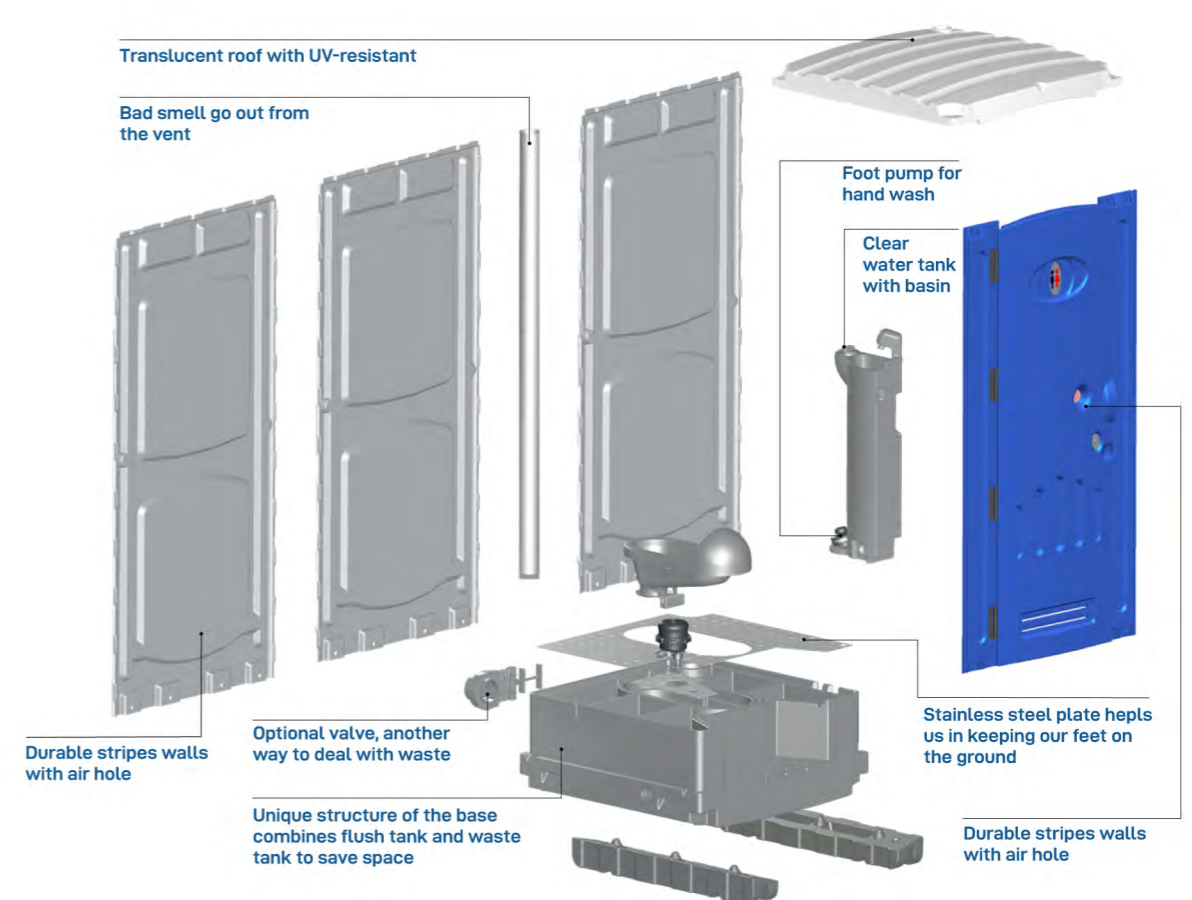

> Details