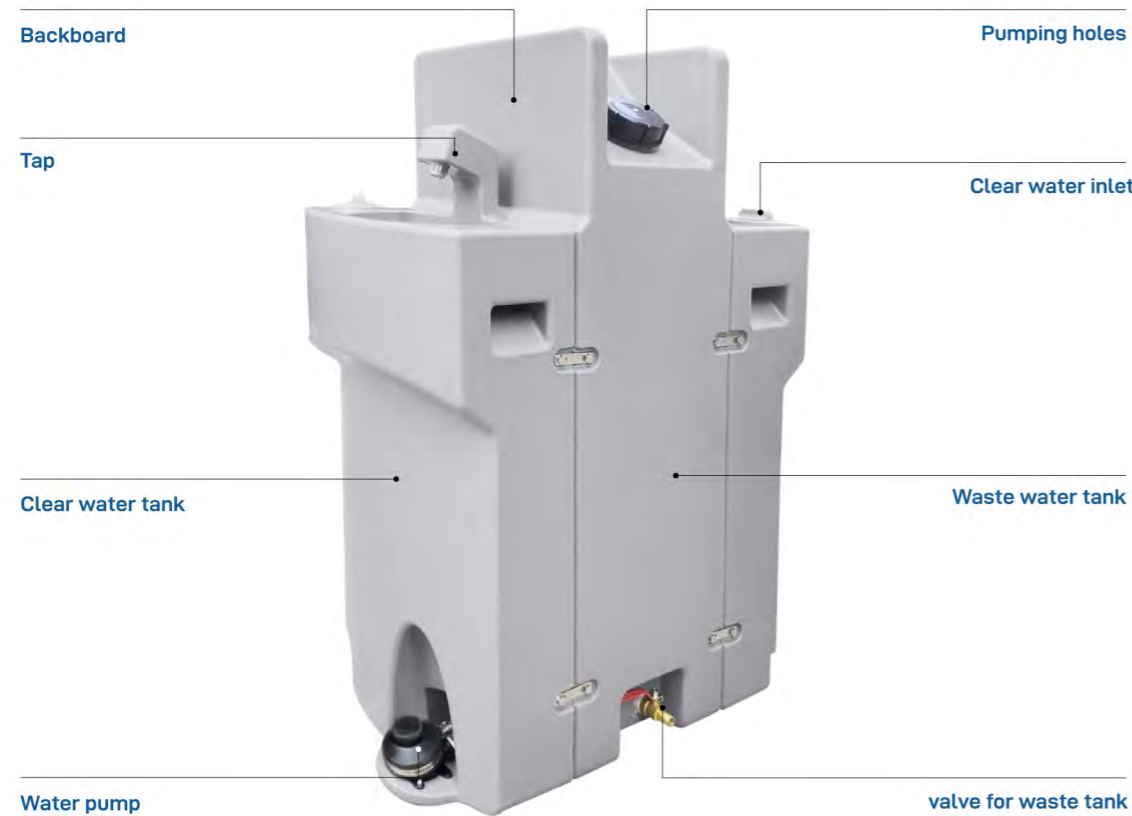

> Details