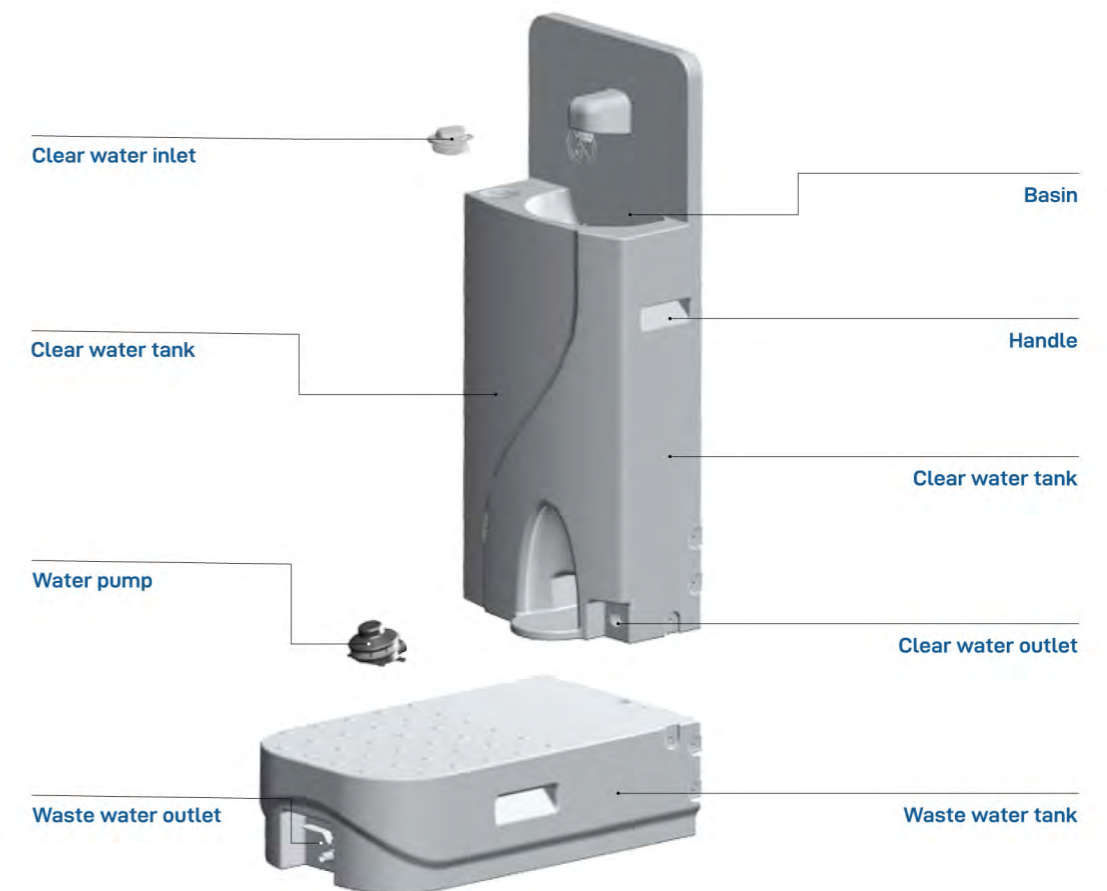

> Details