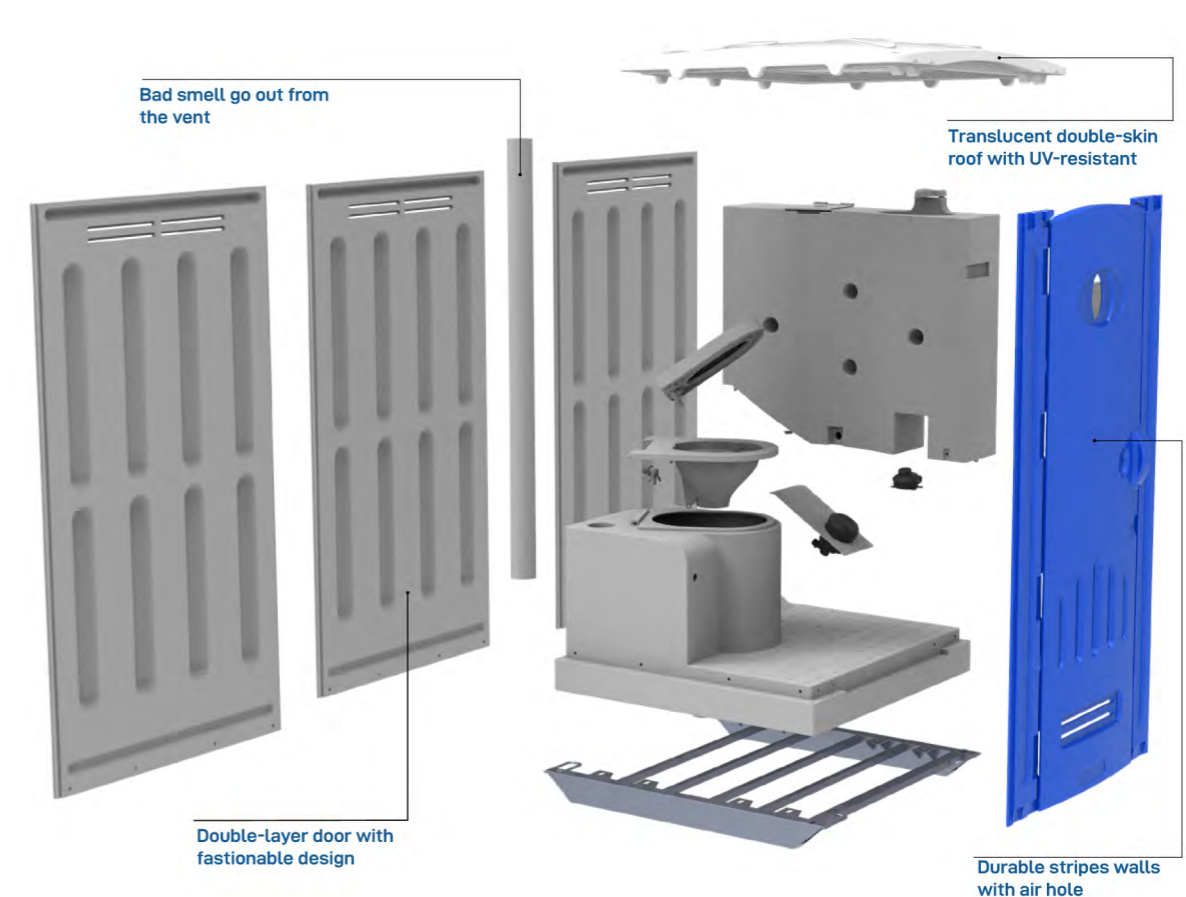

> Details

HDPE Metal Skids Seated Portable Toilet H03

- The steel skid protects waste tank well, it's suitable to be used in construction sites.
- Water tank is 160L and waste tank is 280L, with 30mm double-skin walls.
- Easy to install, only screw and wrench needed. One unit can be finished within 30mins by 2 people and installation instructions also provided.

> Details

HDPE Portable Toilet with Shower -H08

- Combine toilet and shower, multi-function product brings more convenience.
- Special design enables the product to be moved by forklift and crane directly.
- The water after washing hands can be used to flush toilet.
- 30mm double-skin walls are a good option for construction sites.
- Flat outlook makes it easy to do advertisement.