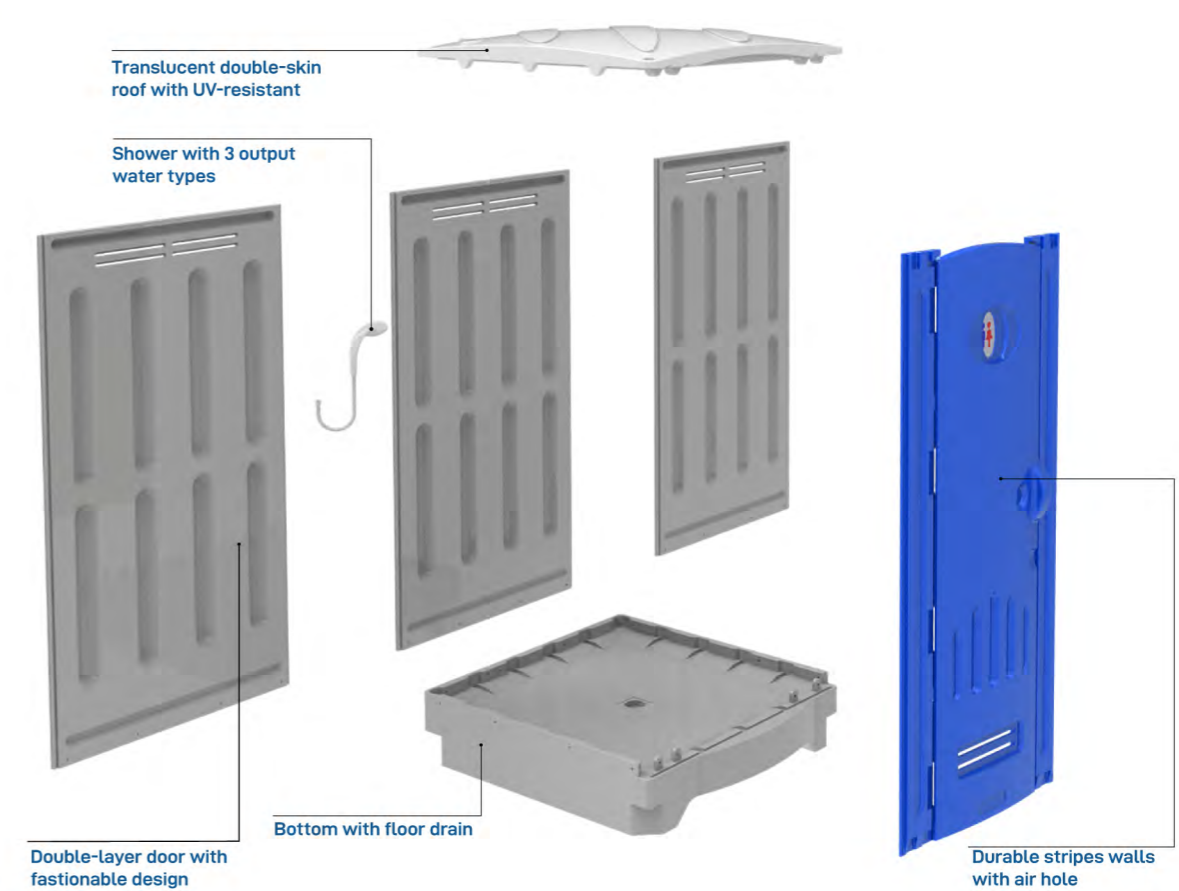

> Details

HDPE Portable Shower Room -H01

- Very easy to install,only screw driver and wrench needed. One unit can be finished within 30 mins by 2 people and installation instructions are also provided.
- Special design enables it to be moved by forklift and crane directly.
- 30mm double-skin walls are a good option for construction sites.
- Flat outlook makes it easy to do advertisement.

> Details

HDPE Portable Shower Room (hot & cool)

-H02

- Hot and cold shower is available. Very easy to install, only screw driver and wrench needed. One unit can be finished within 30 mins by 2 people and installation instructions are also provided.
- Special design enables it to be moved by forklift and crane directly.
- 30mm double-skin walls are a good option for construction sites. Flat outlook makes it easy to do advertisement.