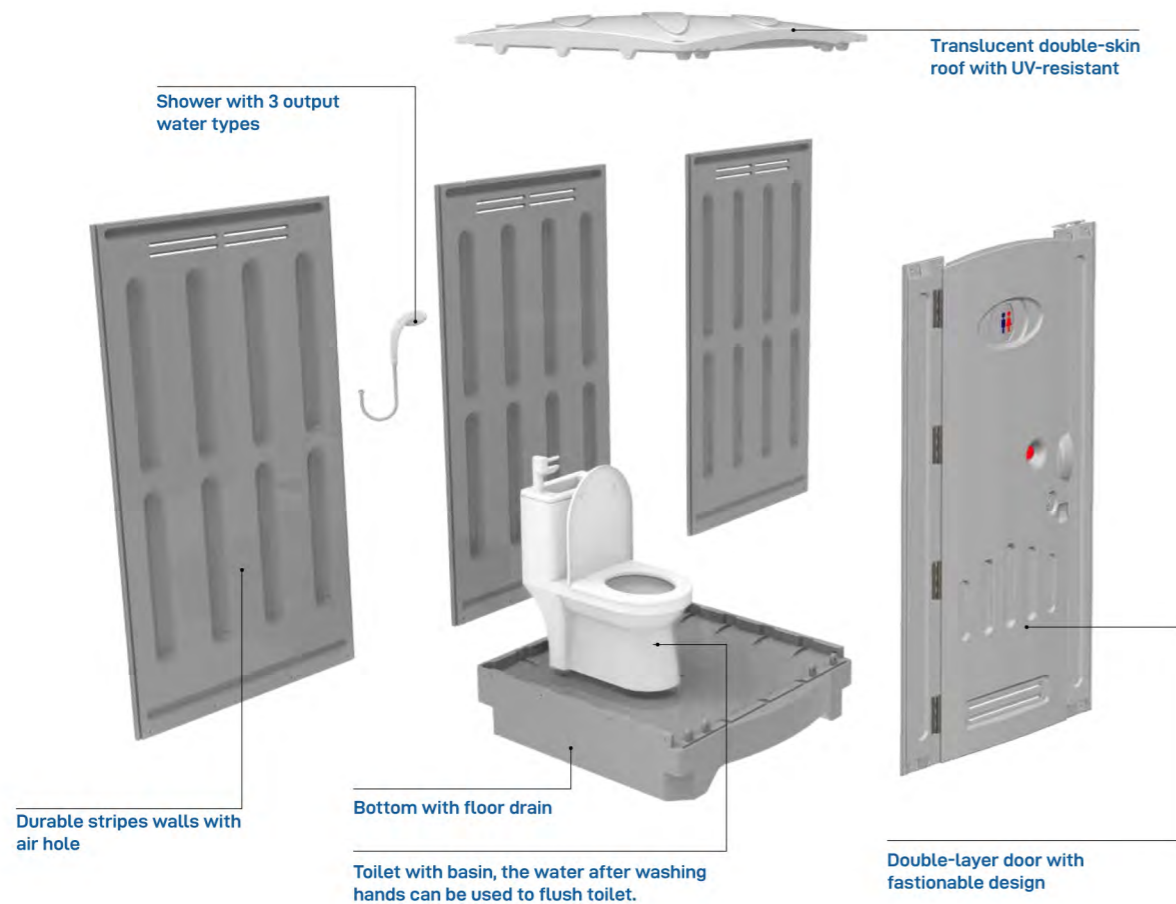

> Details

HDPE Portable Toilet with Shower -H08

- Combine toilet and shower, multi-function product brings more convenience.
- Special design enables the product to be moved by forklift and crane directly.
- The water after washing hands can be used to flush toilet.
- 30mm double-skin walls are a good option for construction sites.
- Flat outlook makes it easy to do advertisement.

> Details

HDPE Portable Shower Room -H01

- Very easy to install,only screw driver and wrench needed. One unit can be finished within 30 mins by 2 people and installation instructions are also provided.
- Special design enables it to be moved by forklift and crane directly.
- 30mm double-skin walls are a good option for construction sites.
- Flat outlook makes it easy to do advertisement.