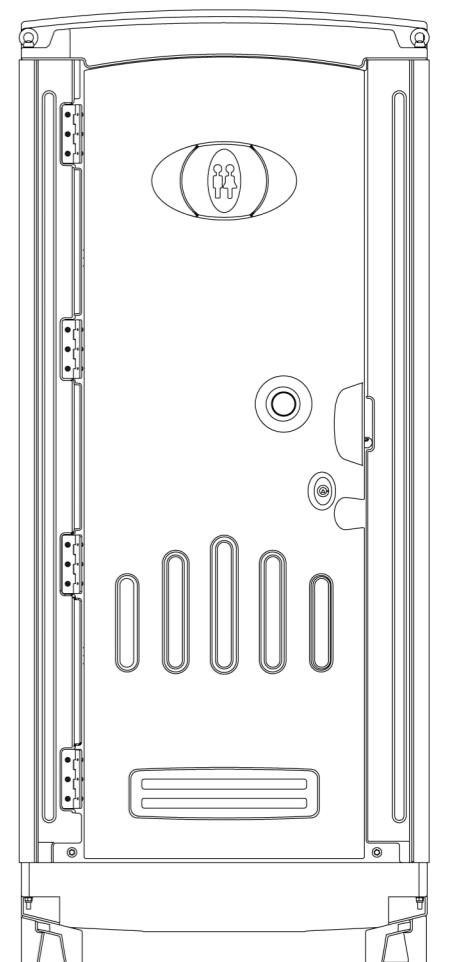

HDPE PORTABLE TOILET

TO MAKE LIFE MORE ENJOYABLE AND SUSTAINABLE