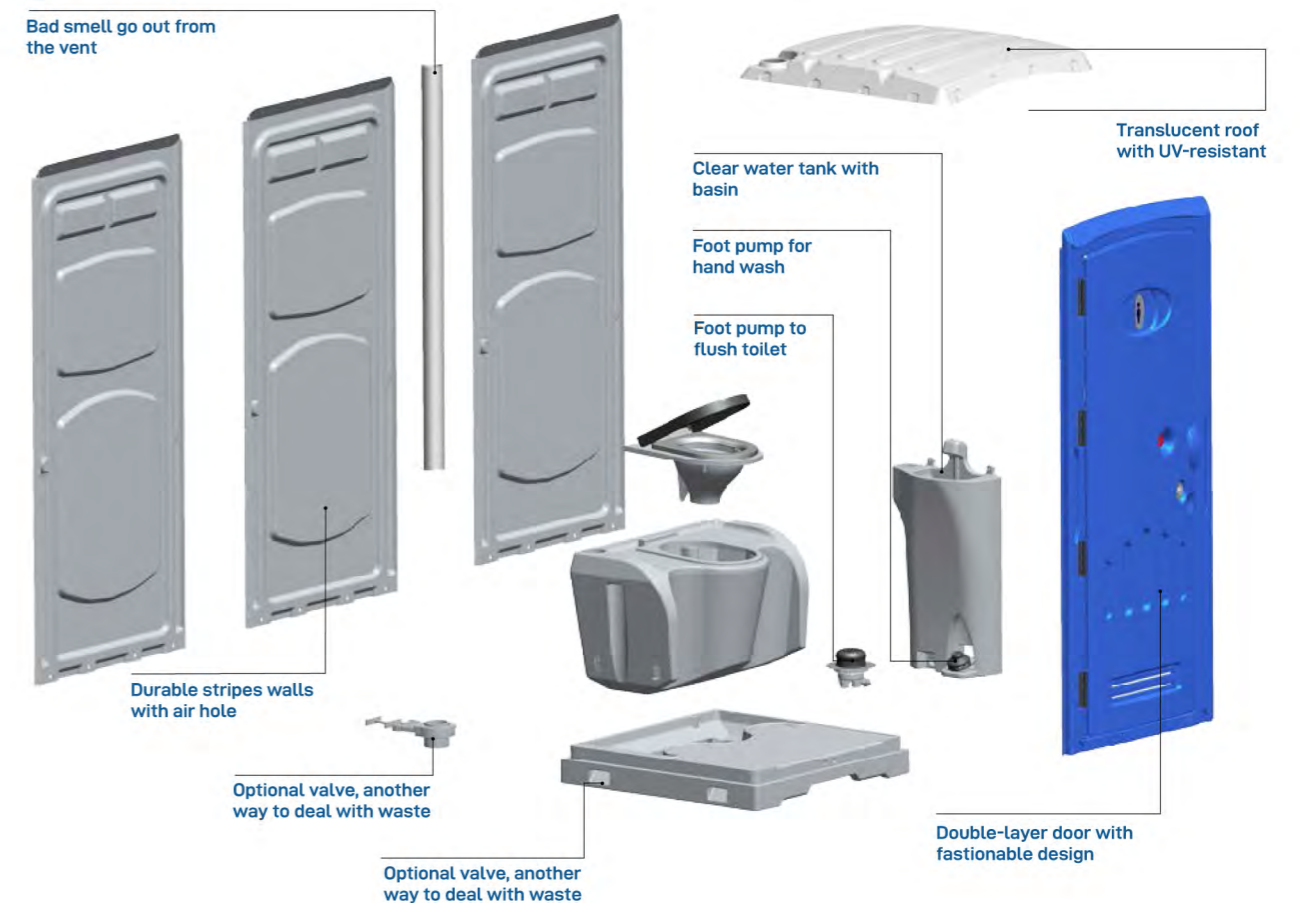

> Details