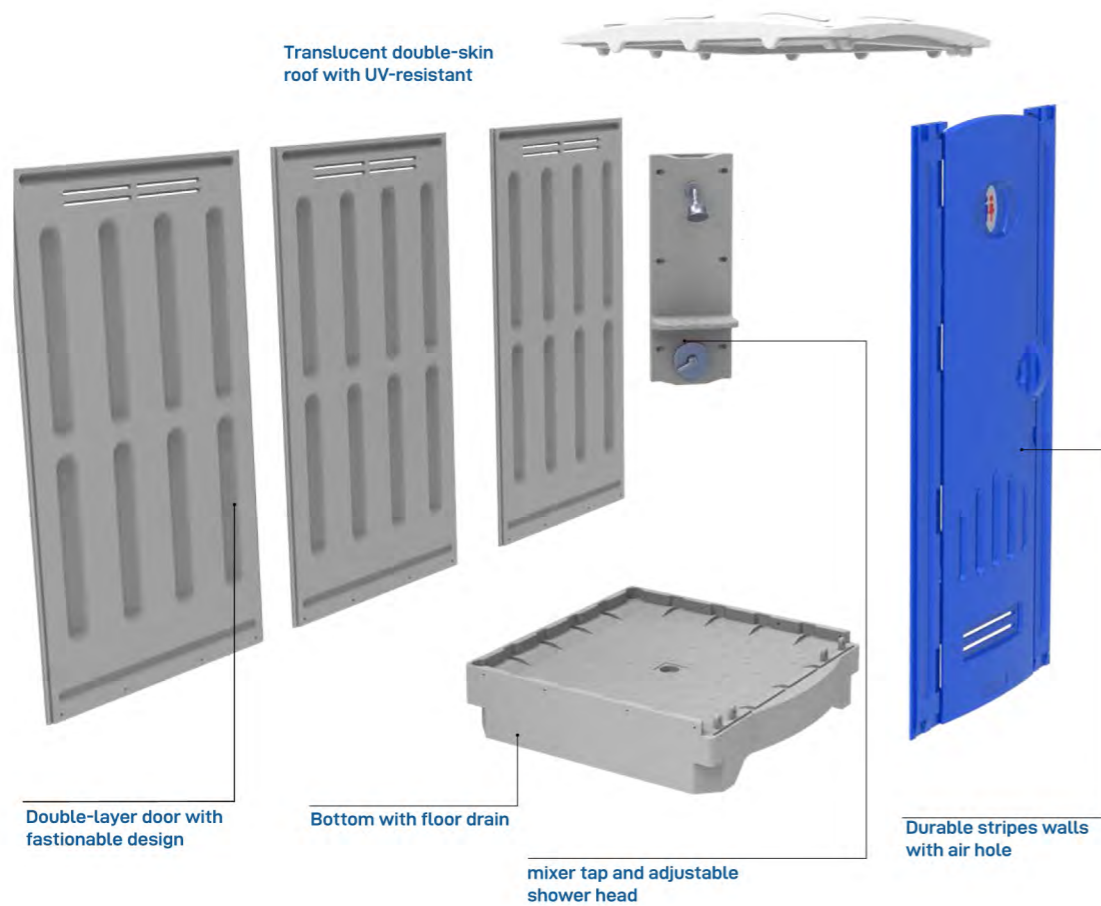

> Details