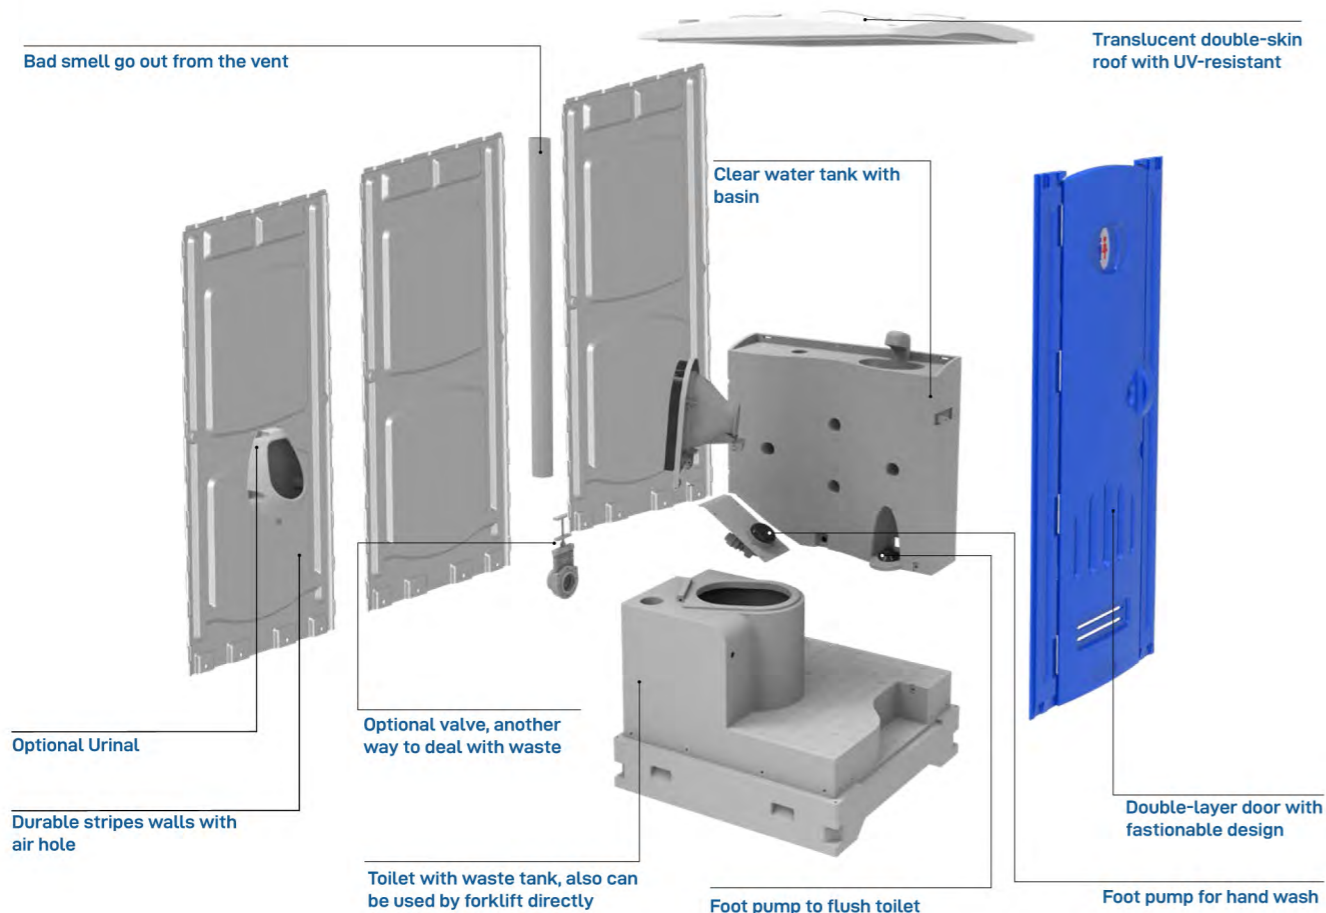

HDPE Seated Portable Toilet H01

- With rotomolding technology, totally different from injection toilets in quality.
- Water tank is 160L and waste tank is 400L, the biggest one in the world.
- Very easy to install, only screw and wrench needed. One unit can be finished within 30mins by 2 people and installation instructions also provided.

> Details

HDPE Metal Skids Seated Portable Toilet H03

- The steel skid protects waste tank well, it's suitable to be used in construction sites.
- Water tank is 160L and waste tank is 280L, with 30mm double-skin walls.
- Easy to install, only screw and wrench needed. One unit can be finished within 30mins by 2 people and installation instructions also provided.