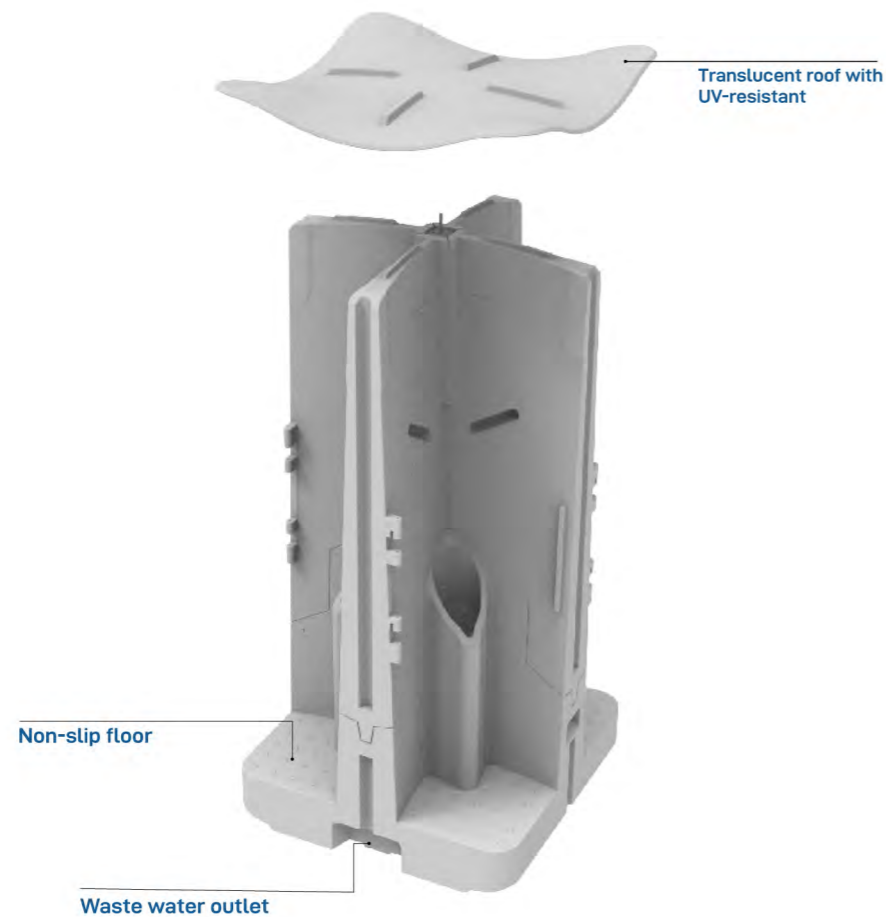

> Details