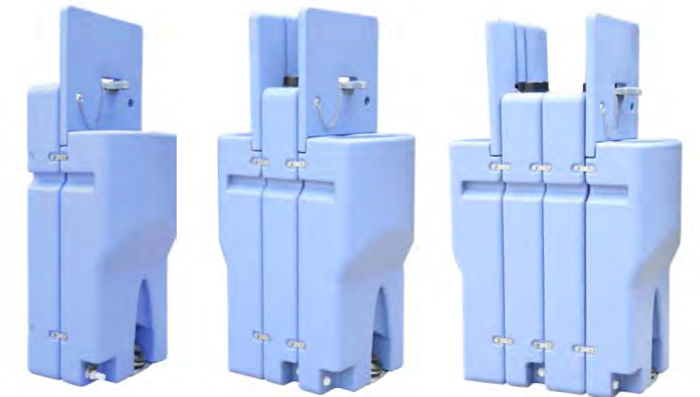

> Packing Info.

Packing	20ft	40HQ
Assembled	52 units	130 units

Size	870 x 467 x 1200 mm	Weight	35 kg
Water Tank (each)	65 L	Waste Tank	130 L
Color	●		

> Details

HDPE Portable Hand Wash

L04

- A valve tap on the waste tank to connect to the pipe.
- With an upper board to put dispenser and paper box.
- Can be used by two people at the same time.
- Nice blue color is suitable for events and schools.