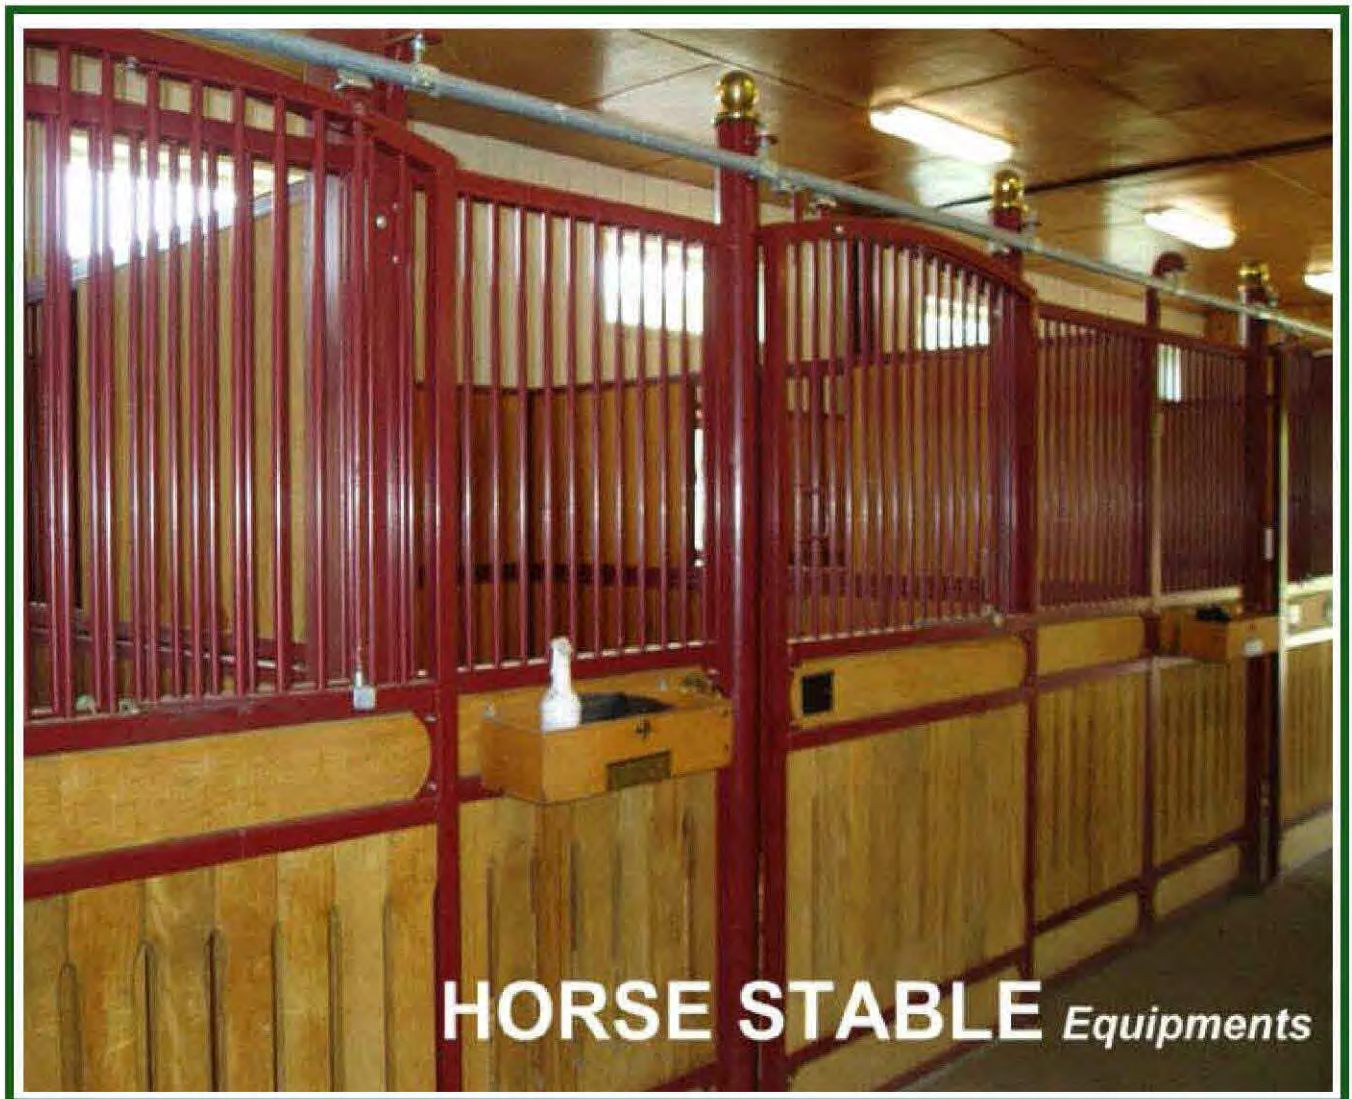

Quality and Safety is our Mission

HORSE STABLE *Equipments*