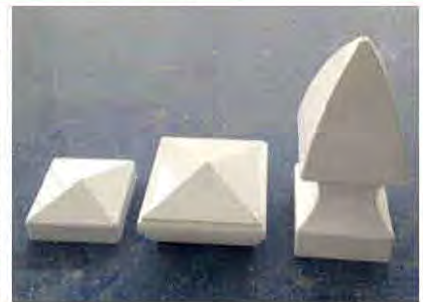

			
5 Bar Blanket Rack		Hay Rack - Wall	Hay Rack - Corner
Item: 5ARR	Item: HRB03	Item: HRWF	Item: HRCF
Material: Alu. Or Steel	Material: Steel	Material: Steel	Material: Steel

MODEL: HSST01		MODEL: HRBT01	
			

HORSE SADDLE BOX

PVC HORSE FENCING

2 Rails

3 Rails

4 Rails

♥ Post Tube: 5" x 5"

♥ Rails Size: 5.5" x 1.5" with 14ga thickness (Common)

5.5"x1.5" with 12ga thickness (Heavy)

♥ Width: 8ft from Post Center to Post Center

♥ Rails: 2 Rails, 3 Rails and 4 Rails are available.

♥ Cap: Flat Cap, England Cap and Gothic Cap.

Gate Size: 4ft, 5ft.

Gate Latch: Stainless Steel.

Gate post with alu Insert to strengthen the gate.