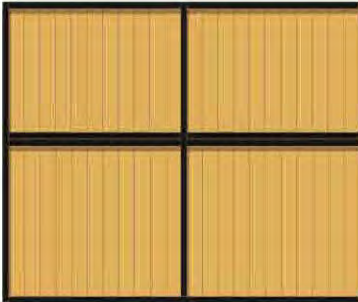

Model: PSKV08

Model: PSUS09

Model: PSSL10

Model: HSAS01

DIFFERENT SIDES AND BACK PARTITIONS

QDS1101

QDS1201

QDS1301

QDS1401

QDS1501

QDS1601

BAMBOO WOODS

Bamboo Woods

Bamboo With LS

Bamboo On Pallet

TEMPORARY HORSE STABLES