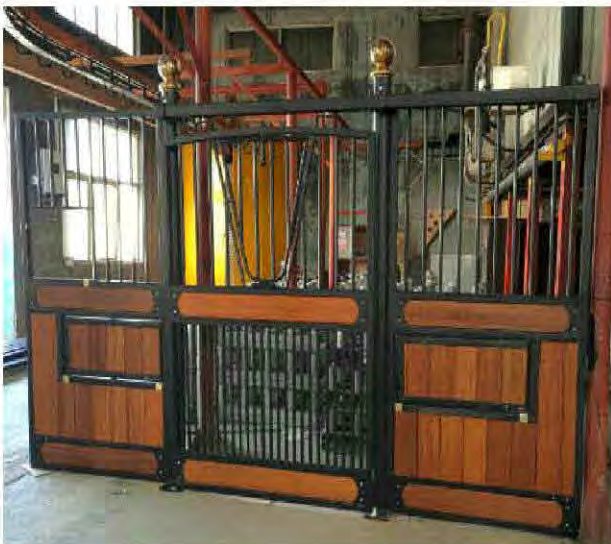

They are to meet our customers
demand for highest quality design.

PERMANENT HORSE STABLE

Model: PSRS01

- * With Sliding Door.
- * Hot Dip Galvanized Finish
- * Powder Coating Finish,
Can supply colors follow
your request.

♥ Width: 8ft from Post Center to Post Center

♥ Rails: 2 Rails, 3 Rails and 4 Rails are available.

♥ Cap: Flat Cap, England Cap and Gothic Cap.

Gate Size: 4ft, 5ft.

Gate Latch: Stainless Steel.

Gate post with alu Insert to strengthen the gate.