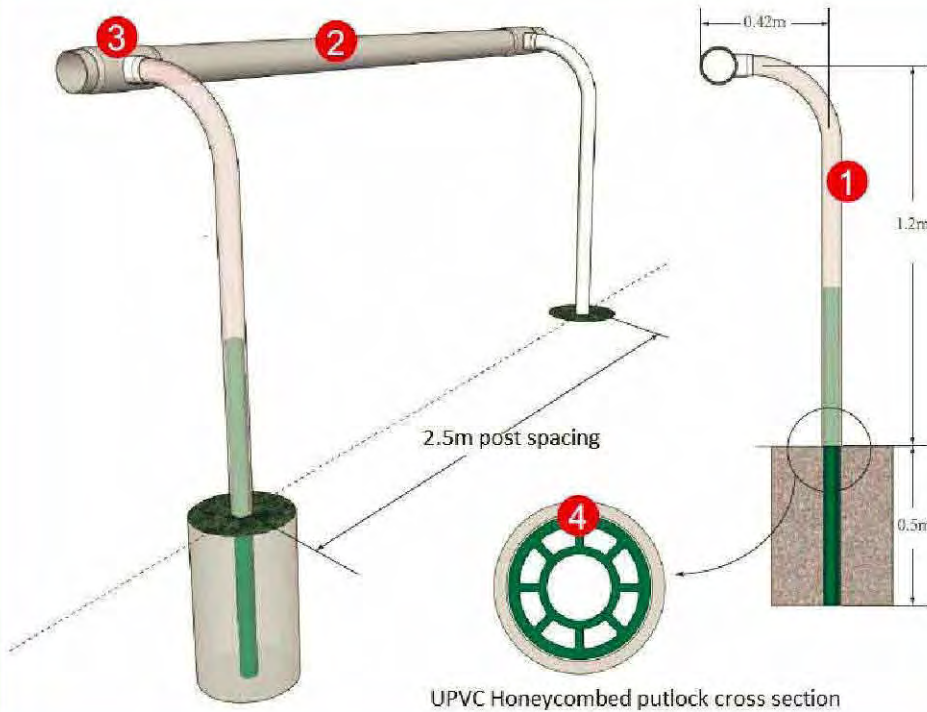

♥ Width: 8ft from Post Center to Post Center

♥ Rails: 2 Rails, 3 Rails and 4 Rails are available.

♥ Cap: Flat Cap, England Cap and Gothic Cap.

Gate Size: 4ft, 5ft.

Gate Latch: Stainless Steel.

Gate post with alu Insert to strengthen the gate.

♥ White color and Tan color are available.

♥ Can design it follow your request.

UPVC HORSE RACING RAILS

PVCR02

Details:

1- Post: Standard Height: 1.2m High. Dia. 63mm with 5.0mm thickness.

2- Rails: Dia. 110mm with 4.0mm thickness, the distance between post is 2.5m long.

3- Post Offset: 420mm

4- UPVC honeycombed putlock are embedded in concrete blocks.

ROUND PEN / CORRAL PANEL / HORSE FENCING

MADE OF ALUMINIUM TUBE