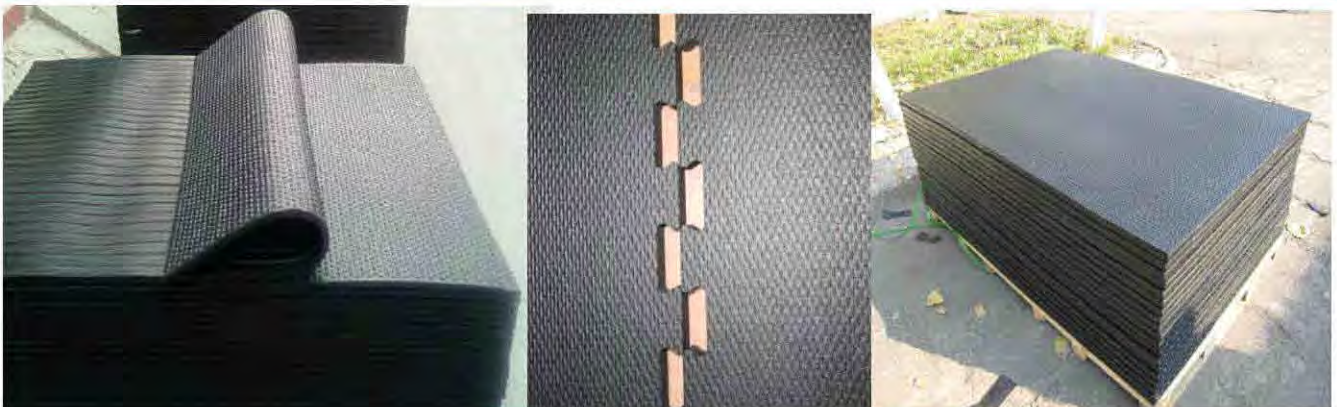

Size:

1 4' x 6' x 1/2"

2 4' x 6' x 3/4"

Interlock:

1 With Interlock

2 Without Interlock

HORSE FEEDER / DRINKING BOWL

			
HFSS01	DBC17	DBPT40	DBSS25
Material: SS304	Material: Cast Iron	Material: PP	Material: SS304 or SS201
Capacity: 25L	Capacity: 1.7L	Capacity: 4L	Capacity: 2.5L