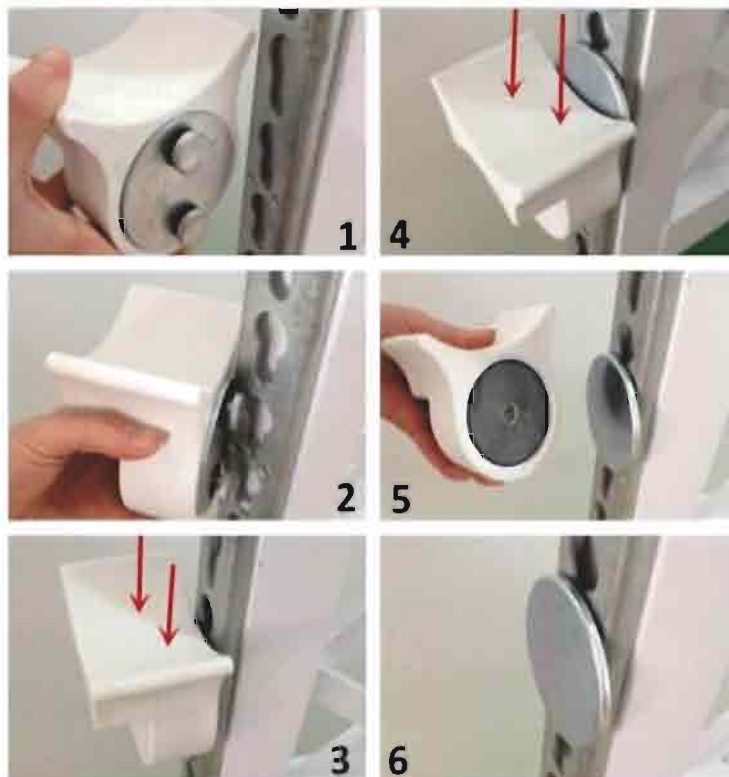

# Horse Jumping Accessories

20mm Depth

25mm Depth

35mm Depth

Release Adaptor

Jump Flag

End Caps

FEI Approved Safety Jordi Cup With Magnet