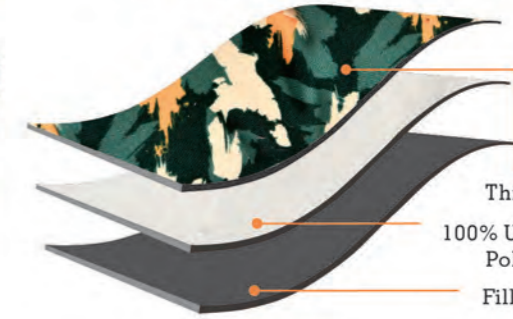

STRONG SYSTEM

Thick Canvas Fabric
100% Ultra High Molecular
Polyethylene Fiber
Filling + Squeaker

DURABLE & RESISTANT