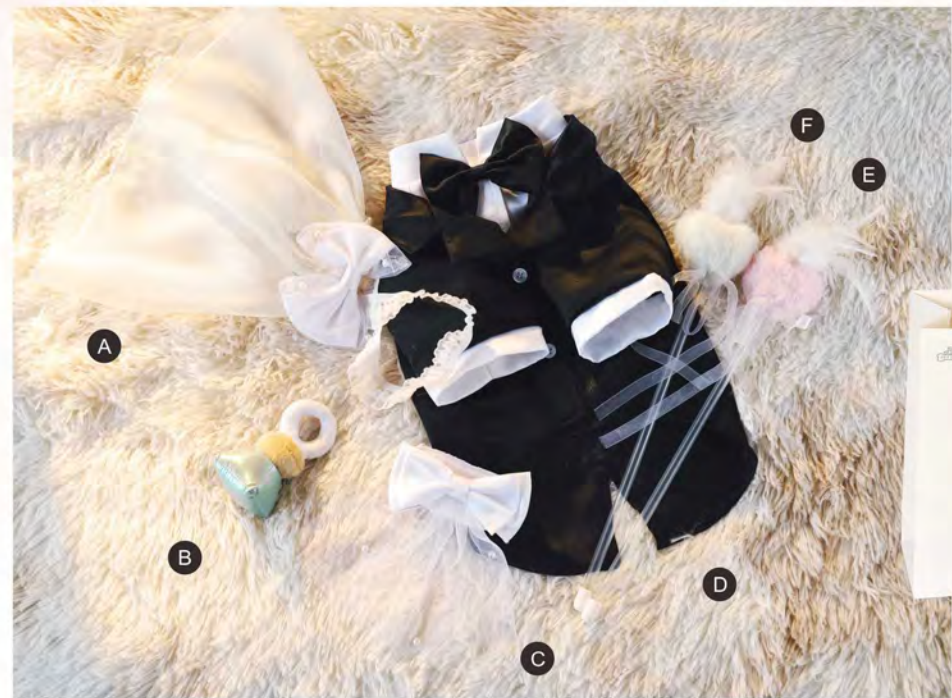

BOX:21.2X18.2XH5.5CM

- Perfectly fit for wedding or birthday party.
- The suit is combined perfectly and you don't need to buy other things separately, Make your life easier off your shopping choices.

# WEDDING DAY PET COSTUMES

FASHION & FANTASY  
WONDER GIFT SET  
FOR PUPPY & KITTY

- A-Princess Wedding Dress :30CM
- B-Princess Cat Ring Toy :6.4X8.6CM
- C-Princess Wedding Mantilla :25-40CM
- D-Prince Wedding Bow Tie Suit :30CM
- E-Princess Cat Fairy Stick-Pink 6X40CM Stick:30CM
- F-Princess Cat Fairy Stick-White 6X40CM Stick:30CM