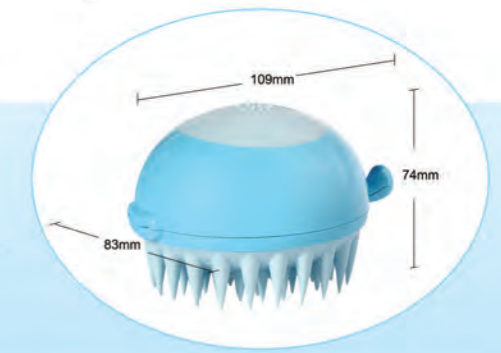

Item No.: DE20210005
Dimensions: 109x83x74mm
Weight: 105g
Material: ABS, TPE
Color: Sky Blue, Charcoal Grey, Light Green, etc.
Packing: Color Box
Package size: 89x75x115mm