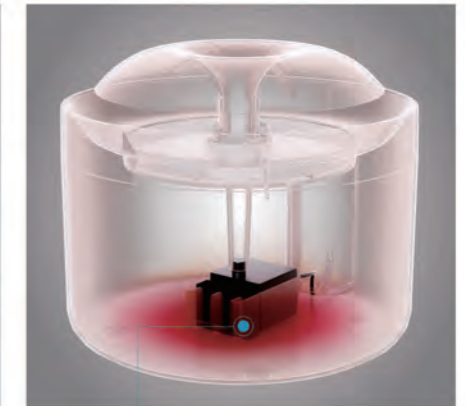

It detects low water level to avoid dry burning.

Water Shortage Automatic Power-off

- The pump will shut off automatically, while the water storage level is too low.

USB Charging

- The water dispenser powered with USB cable (adapter not included).
- It can connect all USB charging equipment. It is very convenience.

AUTOMATIC PET WATER DISPENSER