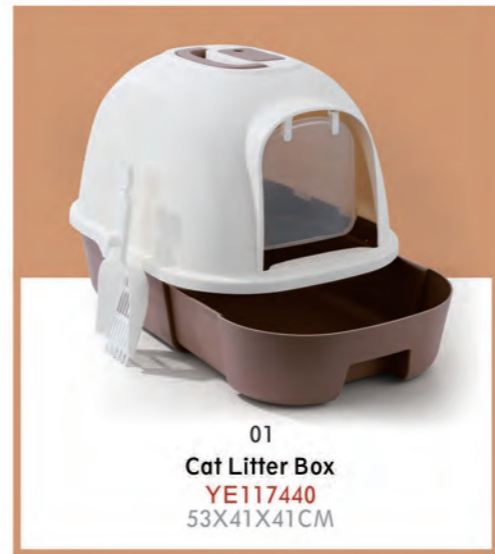

## PRODUCT FEATURES

Large Space

Waterproof And Smelly

Avoid Splashing Cat Litter

**02**  
Cat Litter Box  
YE117441  
S:45X33.5X18.5CM  
M:50.5X37.5X19CM  
L:56X42X23.5CM

removable

**03**  
Cat Litter Box  
YE116542  
40X30X18CM