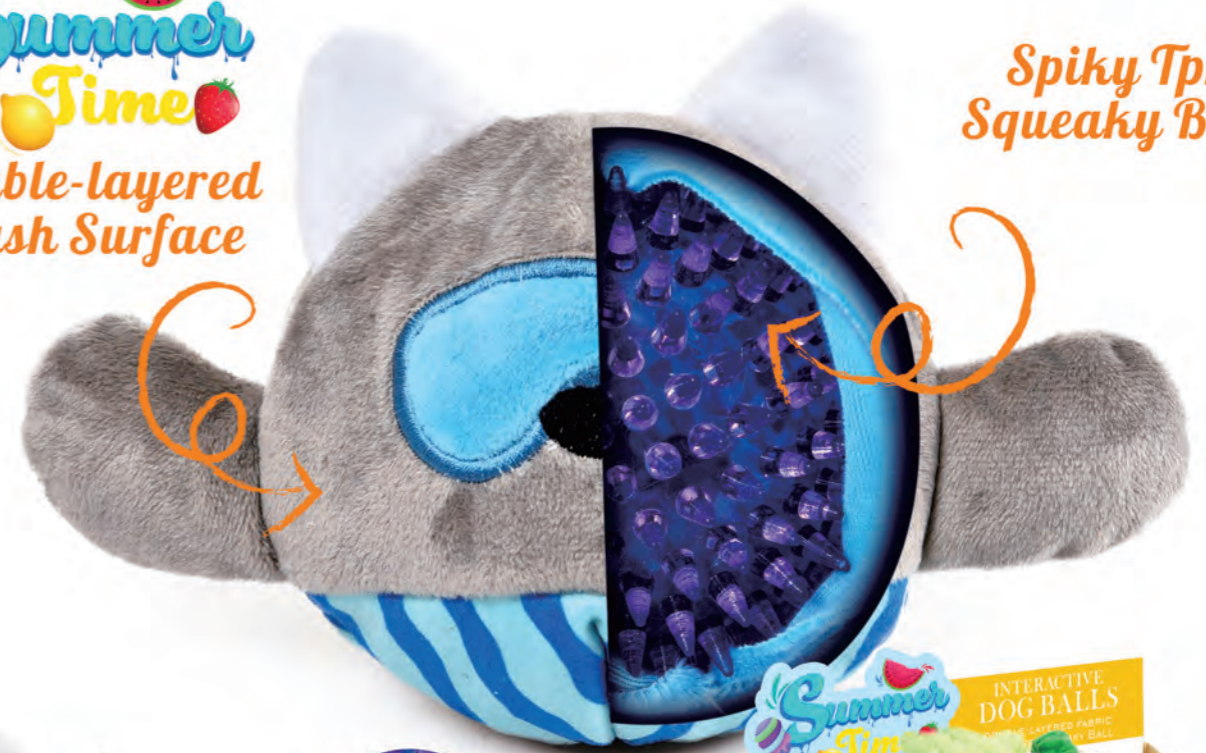

# INTERACTIVE DOG BALLS

DOUBLE-LAYERED FABRIC SPIKY TPR SQUEAKY BALL

- Satisfy Dog's Destructive Instinct
- Stuffed Puppy Toys for Teething

Summer Time

Double-layered Plush Surface

Spiky Tpr Squeaky Ball

**01**  
Plush Toy With Spiky Ball  
YT117768  
18.5X12CM

Inner Ball

● This Product Consists Of Three Parts.

● **Double Layered Soft Touching Plush, Spiky TPR Squeaky Ball.**

● The Combination Of The Three Parts Makes The Product More Durable, More Attractive, And Lasting Long To Dogs.