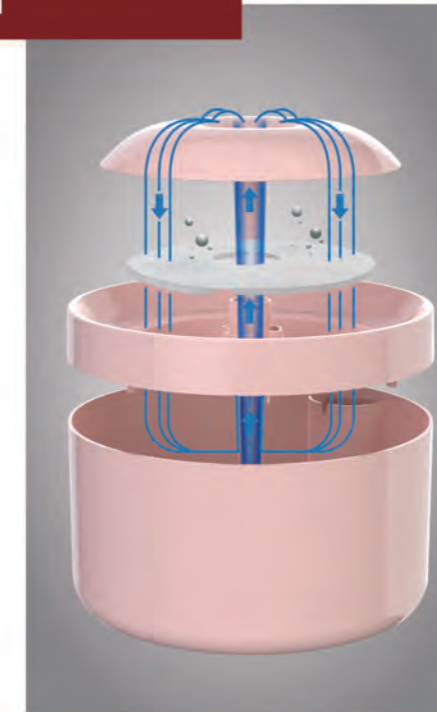

It detects low water level to avoid dry burning.

Water Shortage Automatic Power-off

- The pump will shut off automatically, while the water storage level is too low.

USB Charging

- The water dispenser powered with USB cable (adapter not included).
- It can connect all USB charging equipment. It is very convenience.

AUTOMATIC PET WATER DISPENSER