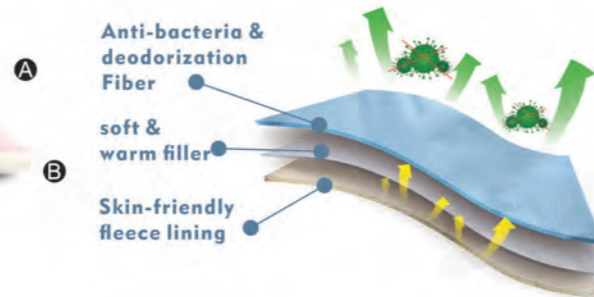

02

Antibacterial  
Hexagon Pet Bed  
YF117253

S:45X40X16CM M:57X52X18CM  
L:70X65X18CM

03

Antibacterial  
Pet Crate Mat  
YF117255

XS:58X41CM S:70X47CM  
M:84X63CM L:115X71CM

<p><b>LOW TEMPERATURE FAR INFRARED</b></p> <p>ABSORPTION OF FAR-INFRARED LIGHT AT AWAVELENGTH OF 6-14 MICRONS AT 20-35℃ MORE THAN 88% , WHICH INCREASES THE SKIN SURFACE TEMPERATURE</p>	<p><b>BREATHABLE MOISTURE ABSORPTION</b></p> <p>IT CAN QUICKLY ABSORB THE MOISTURE AND SWEAT FROM THE PETS SKIN , AND QUICKLY INTRODUCE IT INTO THE AIR TO GIVE THE PET A DRY AND HEALTHY CARE</p>	<p><b>ANTIBACTERIAL CARE FOR PET HEALTH</b></p> <p>GRAPHENE HAS A BACTENOSTATIC RATE OF MORE THAN 90% AGAINST COMMON BACTERIA</p>	<p><b>PERFORMANCE AND LASTING</b></p> <p>GRAPHENE CAN DESTROY THE CELL MEMBRANE OF BACTERIA , LEADING TO THE A NTIBACTERIAL EFFECT OF INTRACELLULAR MATERIAL OUTFLOW , AND THE INHIBITION RATE OF COMMON BACTERIA IS OVER 90%</p>
--	--	---	---