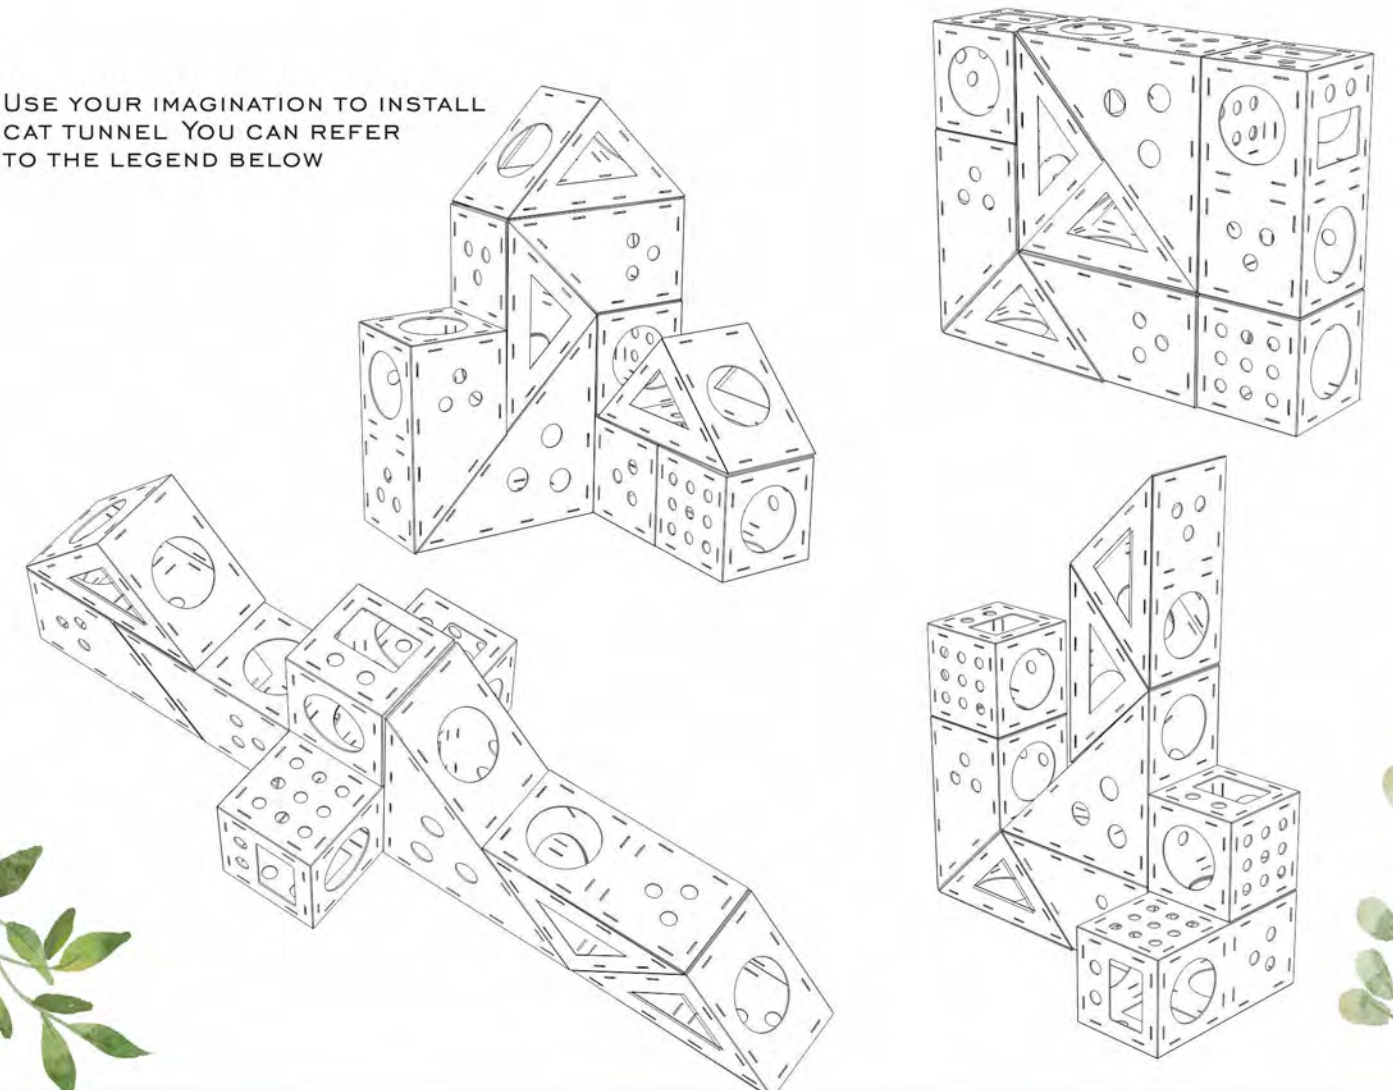

USE YOUR IMAGINATION TO INSTALL
CAT TUNNEL YOU CAN REFER
TO THE LEGEND BELOW