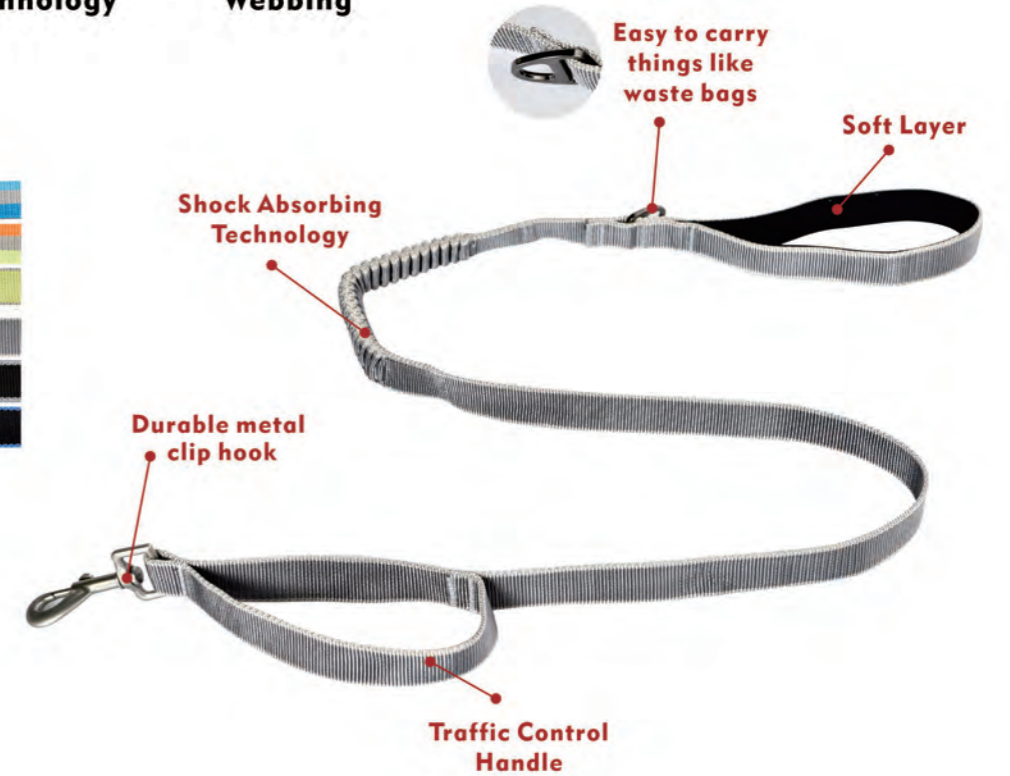

## HANDS-FREE RUNNING LEASH

Hands Free System

Stationary Tether

Shock Absorbing Technology

Soft Touch Webbing

Traffic Control Handle

**02**  
Hands-free Dog Leash  
YL117377  
2.5X280-315CM

# SHOCK ABSORBING DOG LEASH

WITH TRAFFIC CONTROL HANDLE

**Traffic Control Handle**

**Shock Absorbing Technology**

**Soft Touch Webbing**

**Easy to carry things like waste bags**

**Soft Layer**

**02 Shock Absorbing Dog Leash YL117386 2.5X130-150CM**