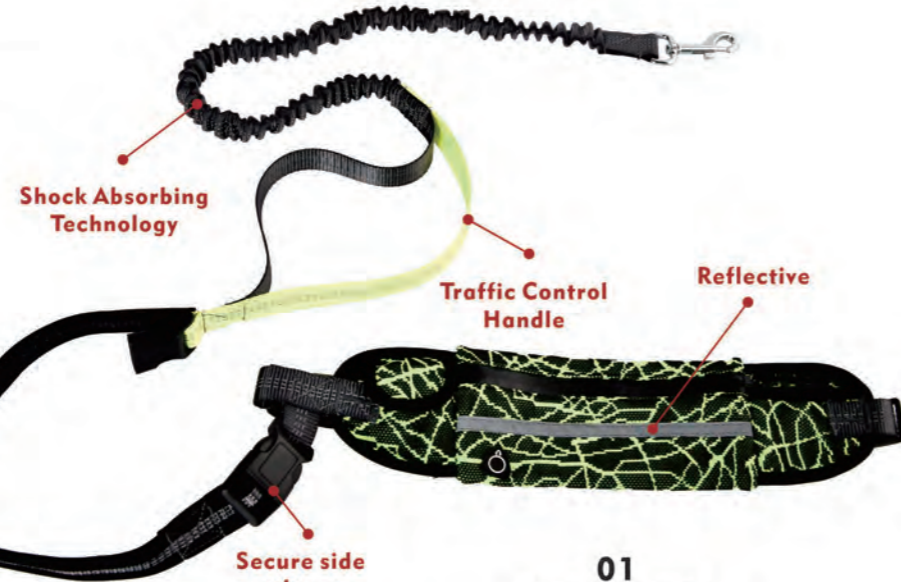

Hands Free System

Shock Absorbing Technology

Soft Touch Webbing

Traffic Control Handle

01
Shock Absorbing Dog Leash with waist bag
YL117394
BAG:9X85-112CM
LEASH:2.5X110-150CM