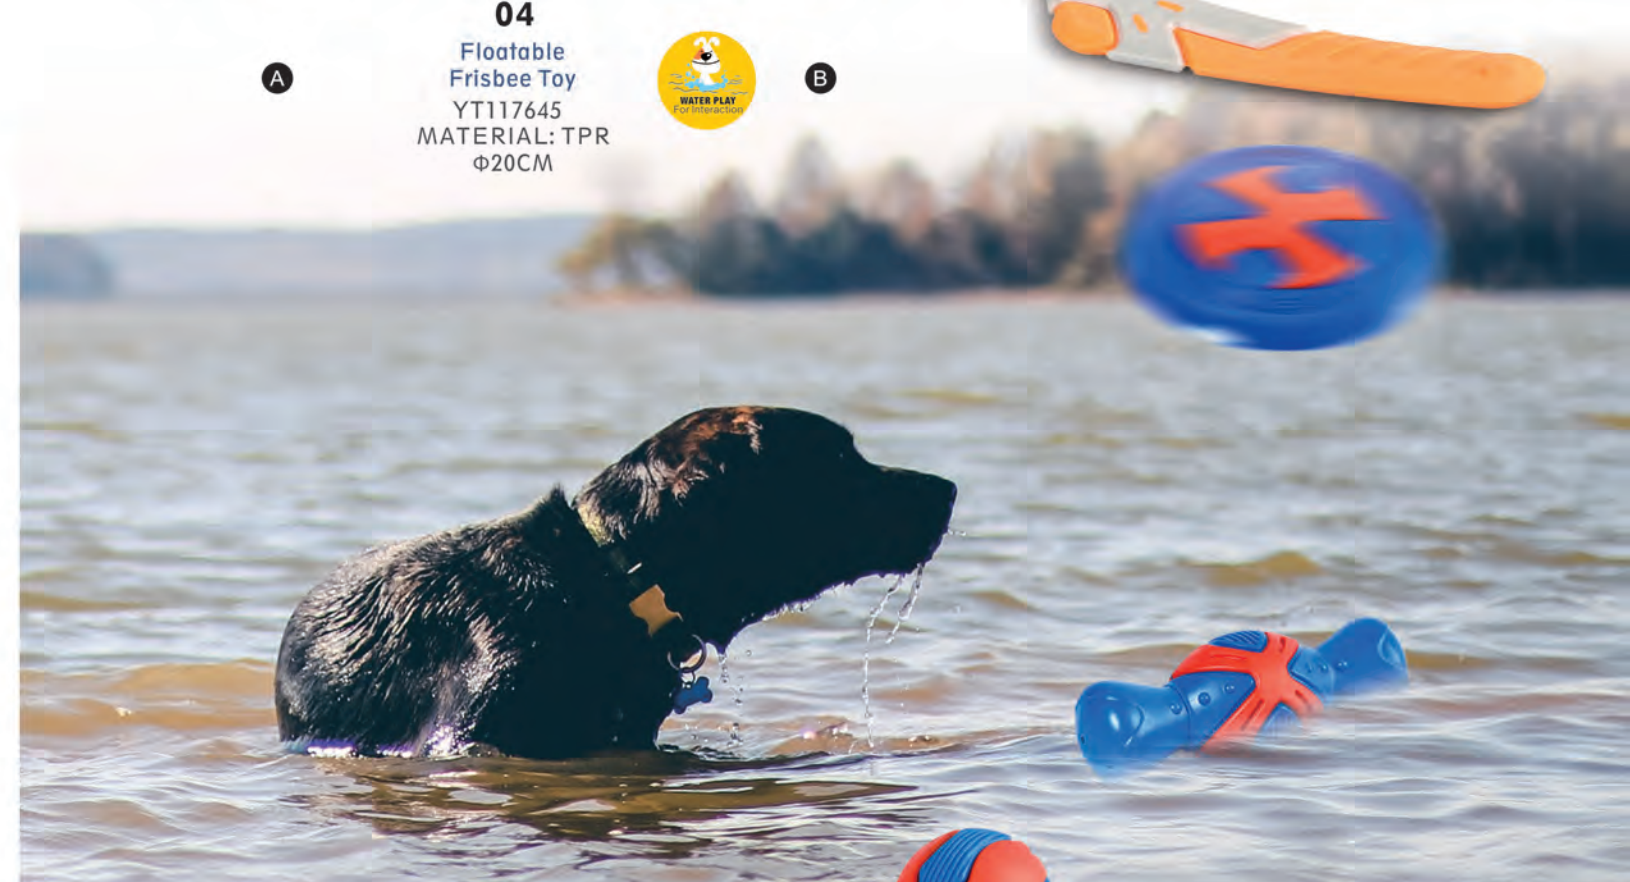

**STRESS RELIEF**

Help dogs with separation anxiety lessen their anxiety, keep them occupied, and most importantly, keep your furniture, blankets, walls, etc. safe.

**FUN & EXERCISE & INTERACTIVE**

The shape is ideal for tossing and playing fetch indoors or outdoors, enriching the dog's daily workout to keep them active and healthy. The squeak makes the playtime even more exciting.

**EASY TO CLEAN**

The TPR material is easy to clean with soap and warm water.

**WATER PLAY**  
For Interaction

A

B

**02**  
Floatable  
Squeaky Toy  
YT117643  
MATERIAL: TPR  
S:Φ6.3CM  
M:Φ8CM

A

B

C

**03**  
Floatable  
Squeaky Toy  
YT117644  
MATERIAL: TPR  
S:6X10CM  
M:8X12CM

A

B

**04**  
Floatable  
Frisbee Toy  
YT117645  
MATERIAL: TPR  
Φ20CM

**05**  
Floatable  
Frisbee Toy  
YT117646  
MATERIAL: TPR  
27X14X1CM

Perfect For Land Or Water Play

- Good for dental health
- Help release dog's energy
- Great for fun & keep dogs active and excited

**FLOATABLE  
& DURABLE**  
STRONG & SAFETY  
GREAT FOR INDOOR & OUTDOOR  
NON-TOXIC