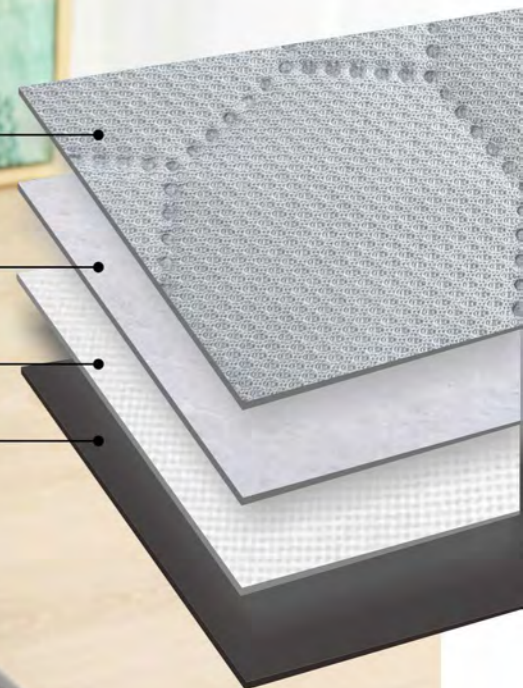

ULTRASONIC WAVE SEWING

ABSORBENT TC COTTON

WATER-RESISTING LAYER

BOTTOM

A B C

06

Durable & Leakproof Dog Mat  
YF117063  
S:50X40 CM M:60X45 CM  
L:67X50CM XL:100X67CM  
2XL:135X100CM