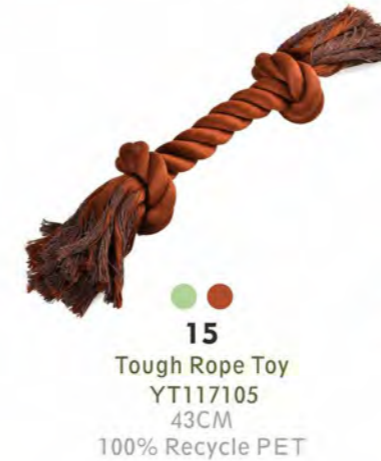

- Safe & Healthy
- Healthy Teeth Cleaning
- Help clean the teeth when the dog is playing and pulling.