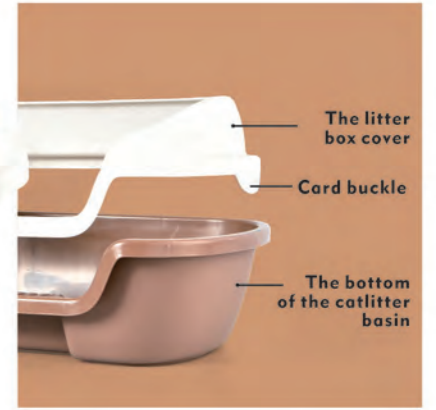

## PRODUCT FEATURES

Large Space

Waterproof And Smelly

Avoid Splashing Cat Litter

**02**  
Cat Litter Box  
YE117441  
S:45X33.5X18.5CM  
M:50.5X37.5X19CM  
L:56X42X23.5CM

removable

**03**  
Cat Litter Box  
YE116542  
40X30X18CM