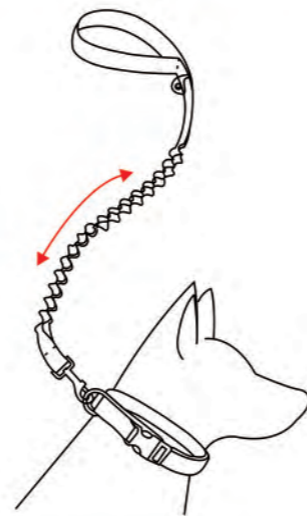

Shock Absorbing Technology

Easy to carry things like waste bags

01 Shock Absorbing Dog Leash YL117385 2.5X90-110CM