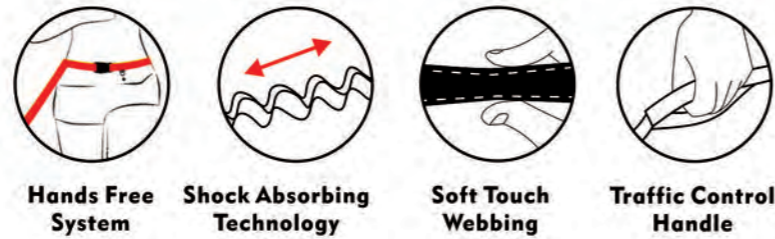

# HANDS FREE DOG LEASH

ENJOY A WAIST DOG RUNNING LEASH BELT THAT LETS YOU FREELY USE YOUR PHONE OR READ A NEWSPAPER WITHOUT FEELING RESTRAINED BY YOUR DOG'S MOVEMENTS

Hands Free System

Shock Absorbing Technology