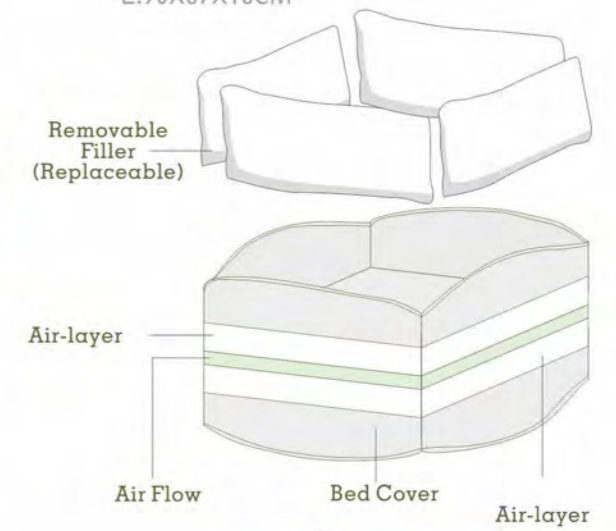

04
Air Flow
Bolster Pet Sofa
YF117033
S:76X50XH16CM
M:82X55XH17CM