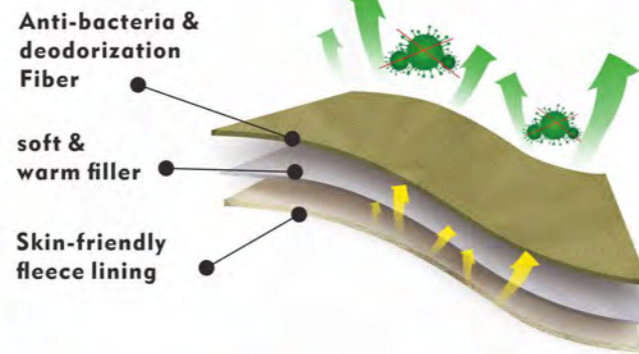

03

Antibacterial
Dog Coat
YJ116394
8"-20"