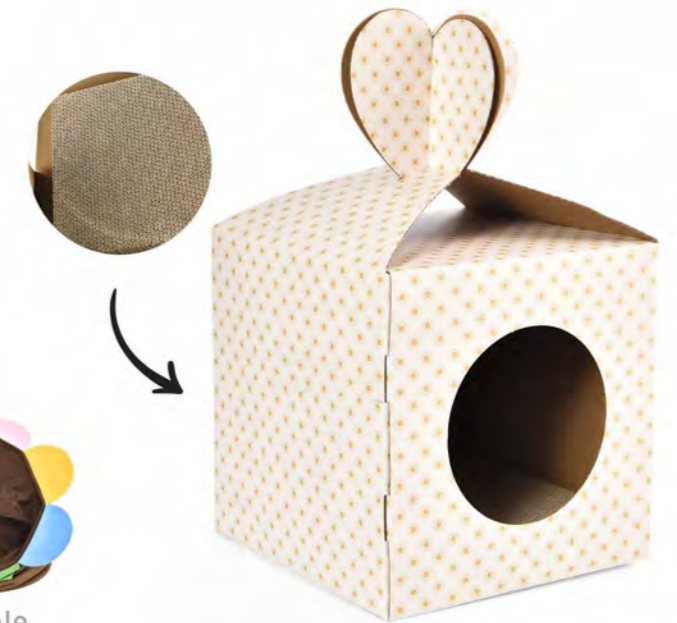

**06**  
Multi-colored  
Interactive Cat Toys  
YT117952  
40X26XH25CM

**05**  
Cat Scratching  
Board  
YT117951  
45X25XH7.4CM

**07**  
Cat Tunnel  
YT117953  
Φ40XH38CM

Foldable

**08**  
Cat Scratching  
Board  
YT117954  
30X30XH50CM  
Board:29X29X3.5CM