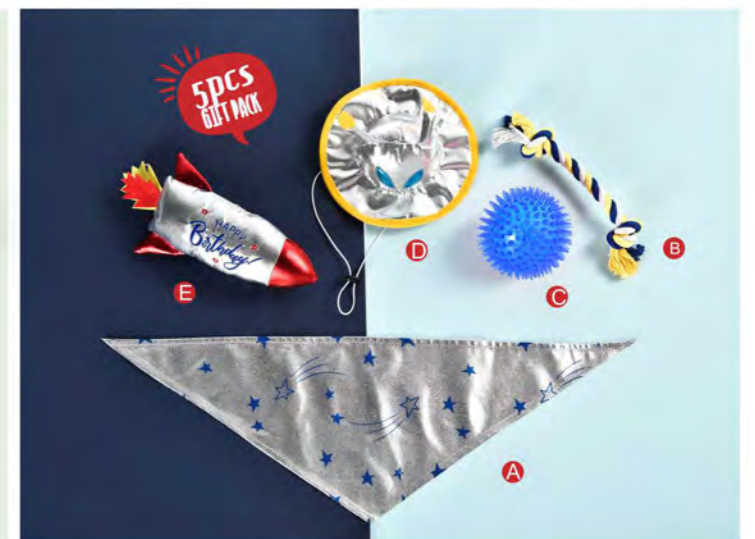

06
Explore The Universe Pet Birthday Gift Packs
YG117985
A:52X19CM B:20CM
C:φ8CM D:10X17CM
E:25X12.5CM

BOX:21.2X21.2XH7CM