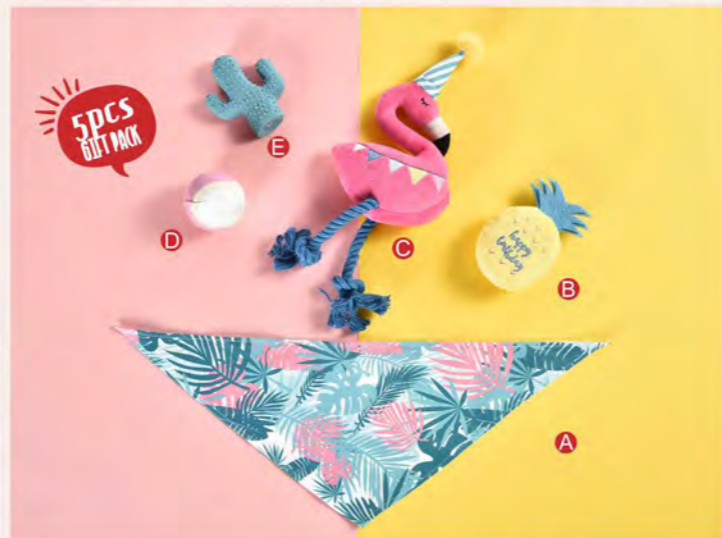

02
Tropical Rainforest Pet Birthday Gift Packs
YG117981
A:52X19CM B:13.5X8.5CM
C:23X14CM D:φ6.3CM
E:8X9CM

BOX:26X17.5XH7.5CM