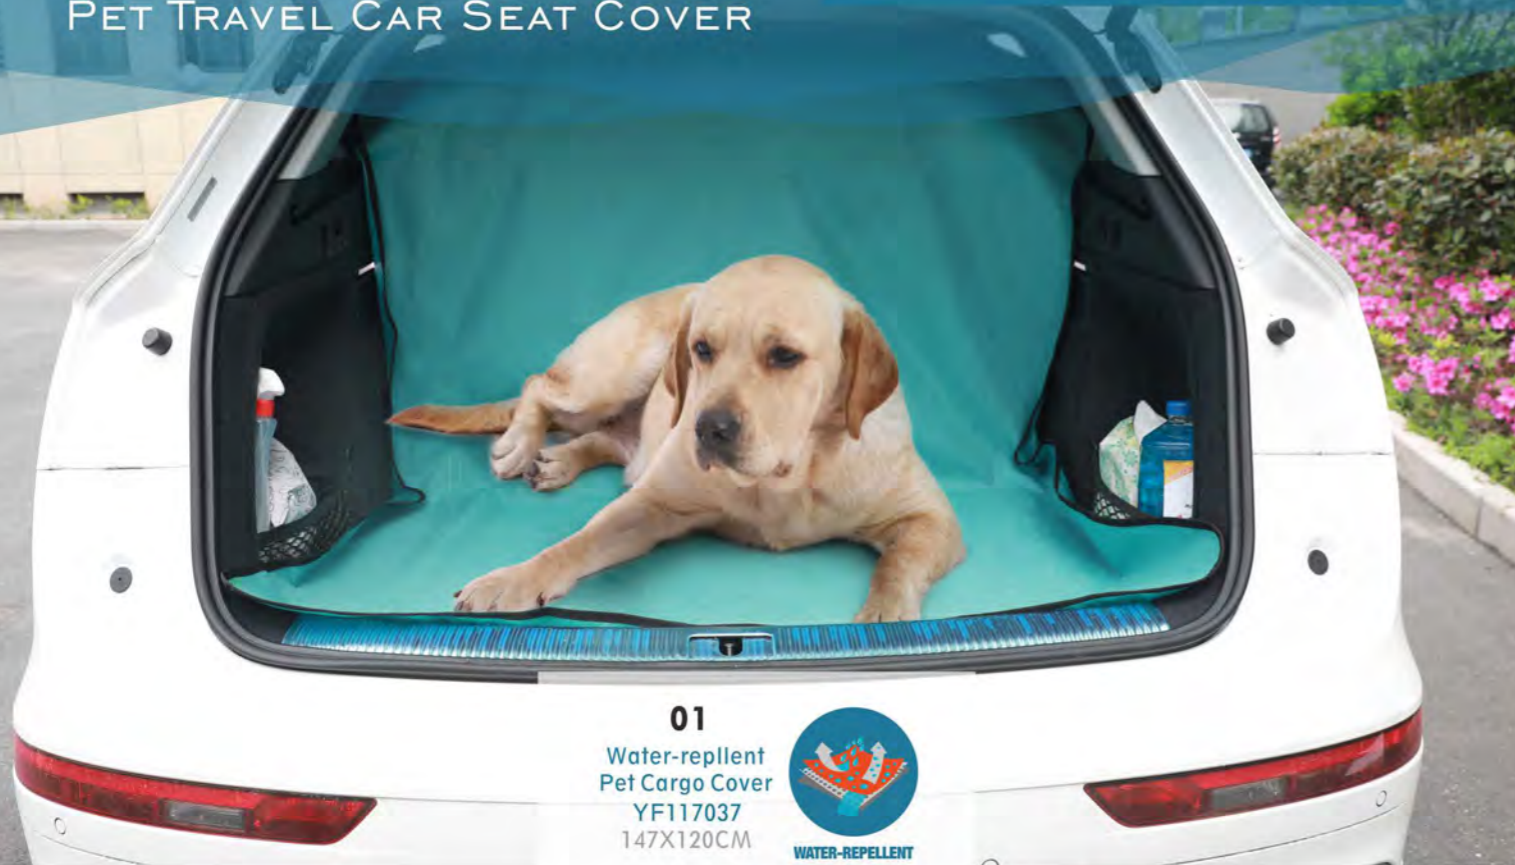

WATER REPELLENT CAR SEAT COVER

PET TRAVEL CAR SEAT COVER

- Protect Your Car From Damaging
- Active Pets Use High Level Of Security Protection To Keep Your Pet Safe!

Pet Travel Car Seat Cover

- The cover is firmly fixed to the front seat, protect your car from pet claws, stains and liquids, and it can keep stable and tidy even when turning fast.
- The dog seat cover has been specially designed to fit the front seat of each sedan or SUV. It is water-repellent, not only suitable for pets, but also for children.
- Water-repellent material, easy to clean, you can wipe or wash your hands with a damp cloth, or even use a vacuum cleaner, easy to clean with a damp cloth or vacuum only, and machine wash gently.

02
Water-repellent
Pet Car Backseat Cover
YF117038
140X100CM

WATER-REPELLENT