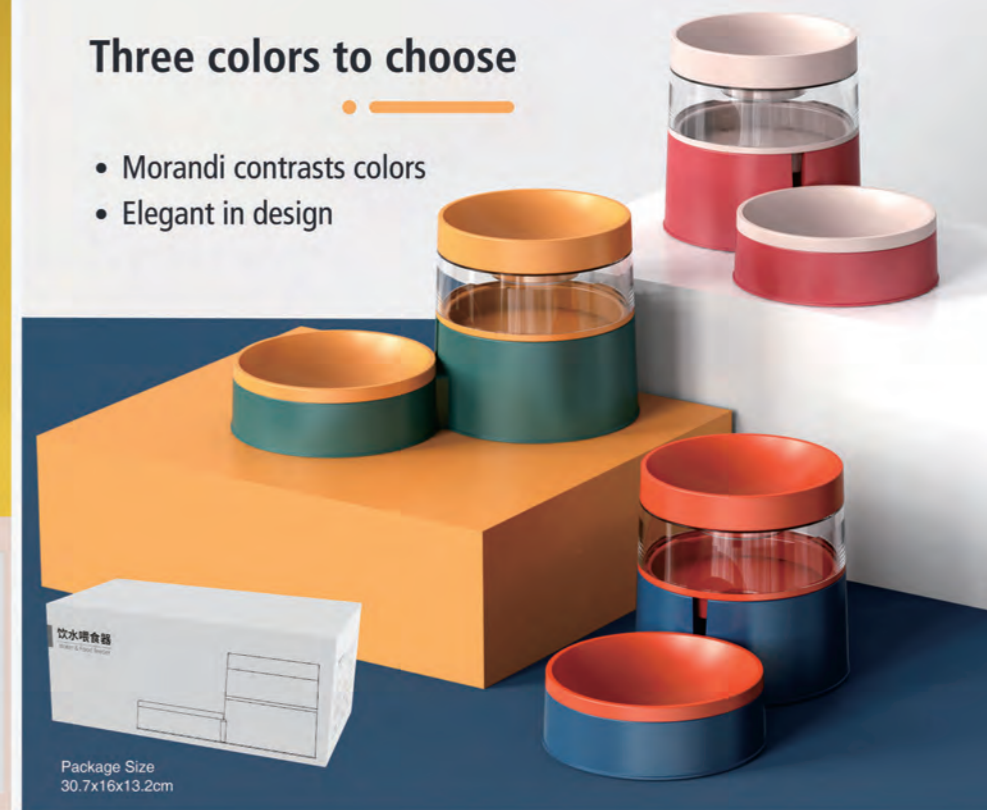

Simple design style,  
More convenient to use and clean.

Removable design  
for easy cleaning

Automatic Water Refill

\* 1L large capacity

Three colors to choose

- Morandi contrasts colors
- Elegant in design