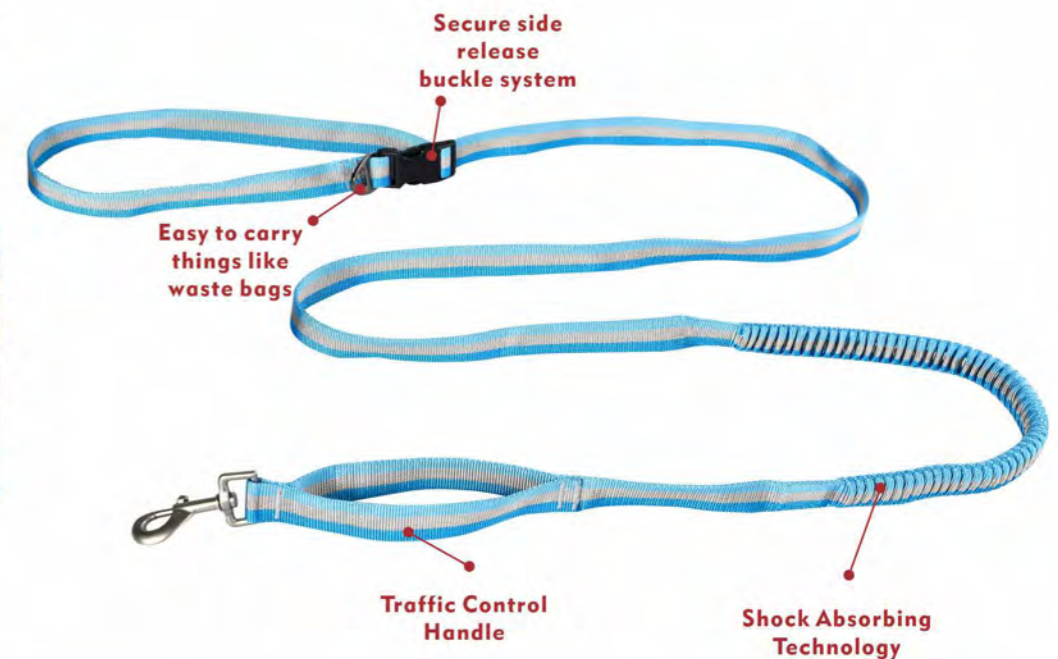

## HANDS-FREE RUNNING LEASH

Hands Free System

Stationary Tether

Shock Absorbing Technology

Soft Touch Webbing

Traffic Control Handle

**02**  
Hands-free Dog Leash  
YL117377  
2.5X280-315CM