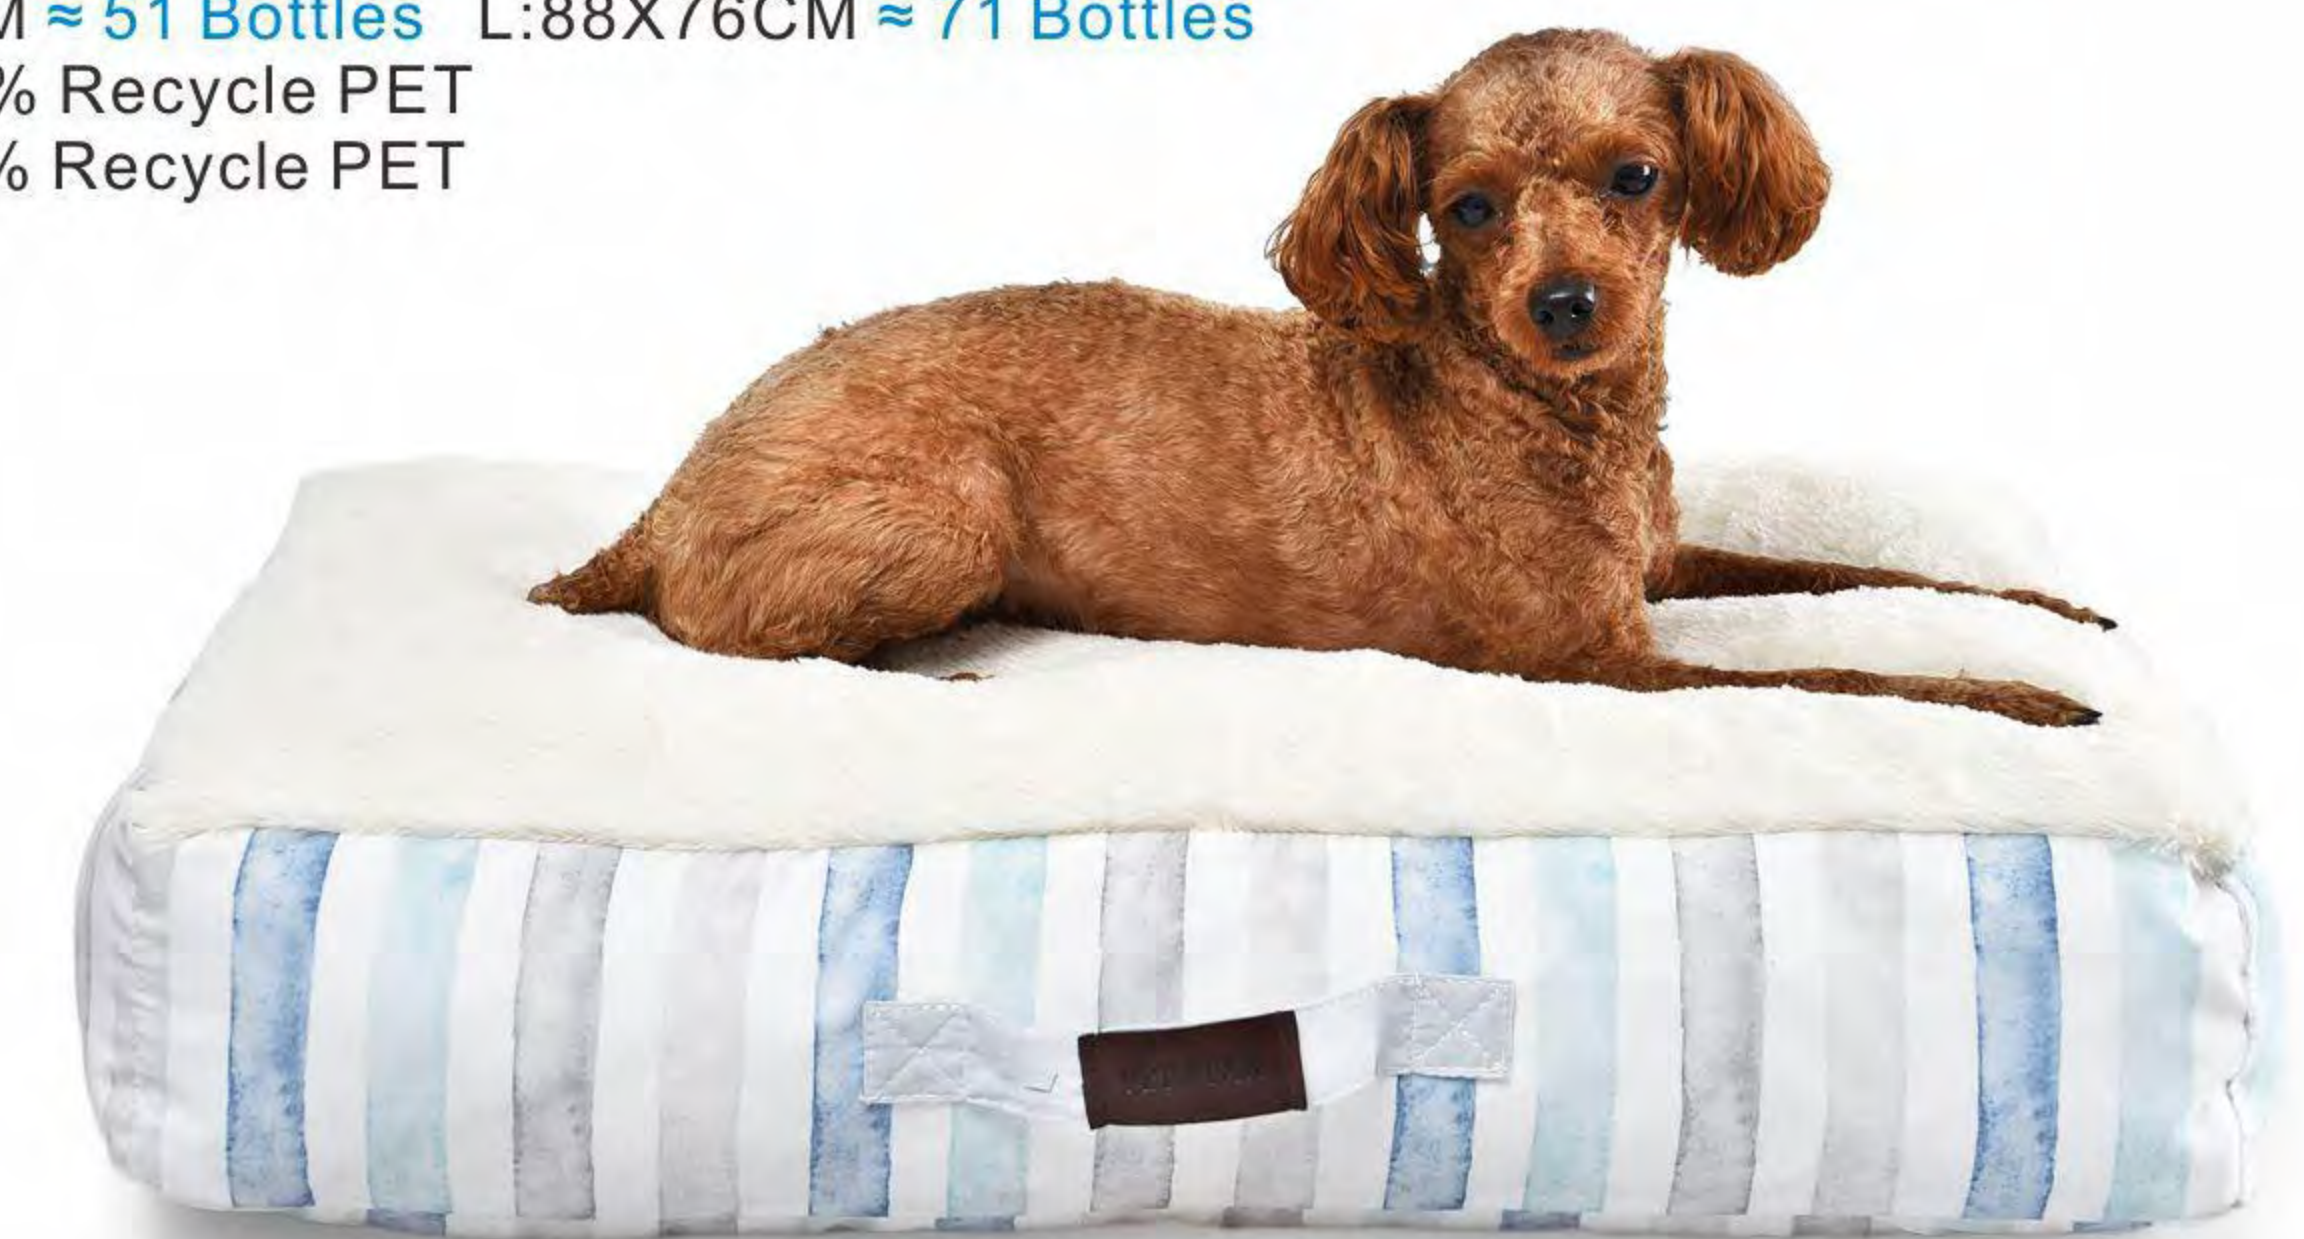

WE CAN DO!

Made With Recycled Materials

longer for
streams of
water
as my
longer for
0.2

YF113133
XS:47X37XH17CM ≈ 29 Bottles
S:61X48XH18CM ≈ 43 Bottles
M:75X58XH19CM ≈ 64 Bottles
L:90X69XH21CM ≈ 86 Bottles
Fabric:100% Recycle PET
Filling:100% Recycle PET

YF113134
S:70X47CM ≈ 10 Bottles
M:85X63CM ≈ 12 Bottles
Fabric:100% Recycle PET
Filling:100% Recycle PET

Made with Recycled Materials

DOG BEDS

Peach Skin Fabric

YF113135
S:76X50XH16CM ≈ 64 Bottles
M:82X55XH17CM ≈ 77 Bottles
Fabric:100% Recycle PET
Filling:100% Recycle PET

YF113136
S:35X35X30CM ≈ 12 Bottles
M:40X40X35CM ≈ 15 Bottles
L:45X45X40CM ≈ 18 Bottles
Fabric:100% Recycle PET

YF113137
S:45X40XH16CM ≈ 24 Bottles
M:57X52XH18CM ≈ 35 Bottles
L:70X65XH18CM ≈ 50 Bottles
Fabric:100% Recycle PET
Filling:100% Recycle PET

YF113138
XS:47X36CM ≈ 19 Bottles S:59X47CM ≈ 32 Bottles
M:74X61CM ≈ 51 Bottles L:88X76CM ≈ 71 Bottles
Fabric:100% Recycle PET
Filling:100% Recycle PET

YF113139
S:60X40XH12CM ≈ 30 Bottles
M:75X50XH12CM ≈ 61 Bottles
Fabric:100% Recycle PET
Filling:100% Recycle PET