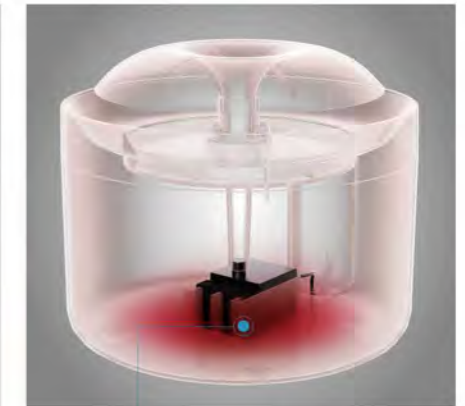

It detects low water level to avoid dry burning.

Water Shortage Automatic Power-off

- The pump will shut off automatically, while the water storage level is too low.

USB charging

- The water dispenser powered with USB cable (adapter not included).
- It can connect all USB charging equipment. It is very convenience.

Automatic Pet Water Dispenser