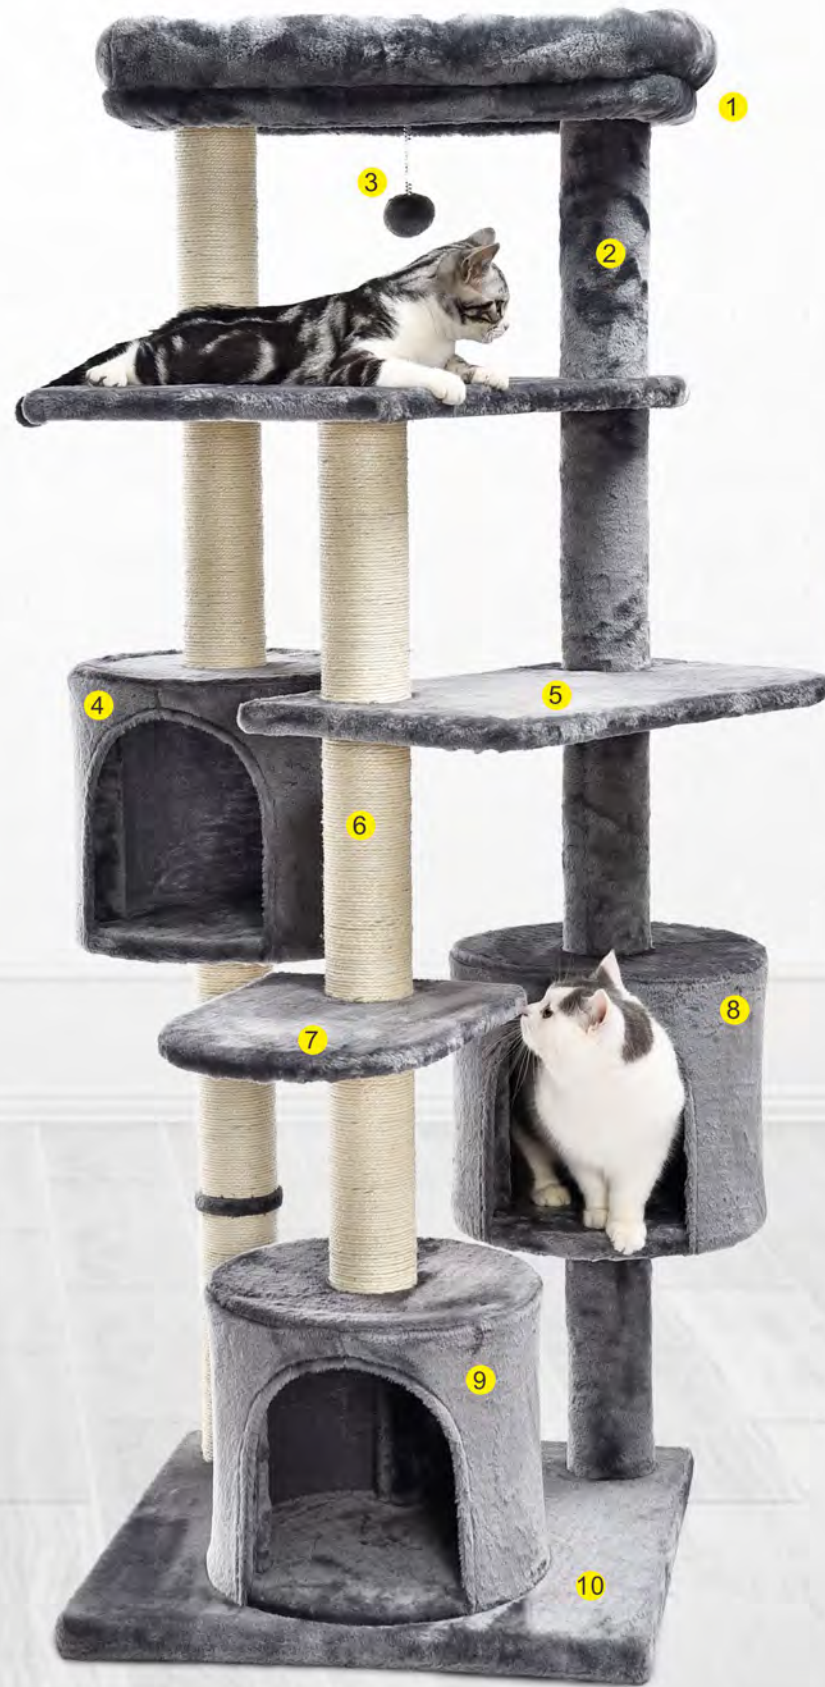

YS113362
60X48X130CM

- 01 Base form
- 02 Ladder
- 03 Sisal post
- 04 Platform
- 05 Sleep condo
- 06 Fun plush ball
- 07 Plush perch

YS113363
58X58XH183CM

YS113364
58X58X195CM

Multi-Level Kitten Activity Tower with Scratching Posts

Living a cozy & easy life with you!

Spring Plush Ball

Large And Comfortable Plush Perch

Warm Condos

- 01 Platform with removable perch
- 02 Plush Post
- 03 Spring Toy
- 04 Sleep Condo
- 05 Platform
- 06 Sisal Post
- 07 Platform
- 08 Sleep Condo
- 09 Sleep Condo
- 10 Base Form

YS113371
60X60X H164CM

Multi-Level Kitten Activity Tower with Scratching Posts

Hook & Loop Fastener

- 01 Platform with removable perch
- 02 Sisal Rope
- 03 Sisal Post
- 04 Platform
- 05 Plush Post
- 06 Sleep Condo
- 07 Platform
- 08 Base Form