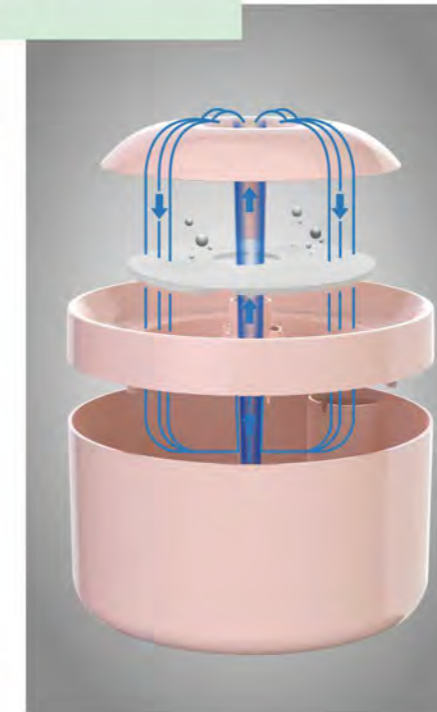

It detects low water level to avoid dry burning.

Water Shortage Automatic Power-off

- The pump will shut off automatically, while the water storage level is too low.

USB charging

- The water dispenser powered with USB cable (adapter not included).
- It can connect all USB charging equipment. It is very convenience.

Automatic Pet Water Dispenser