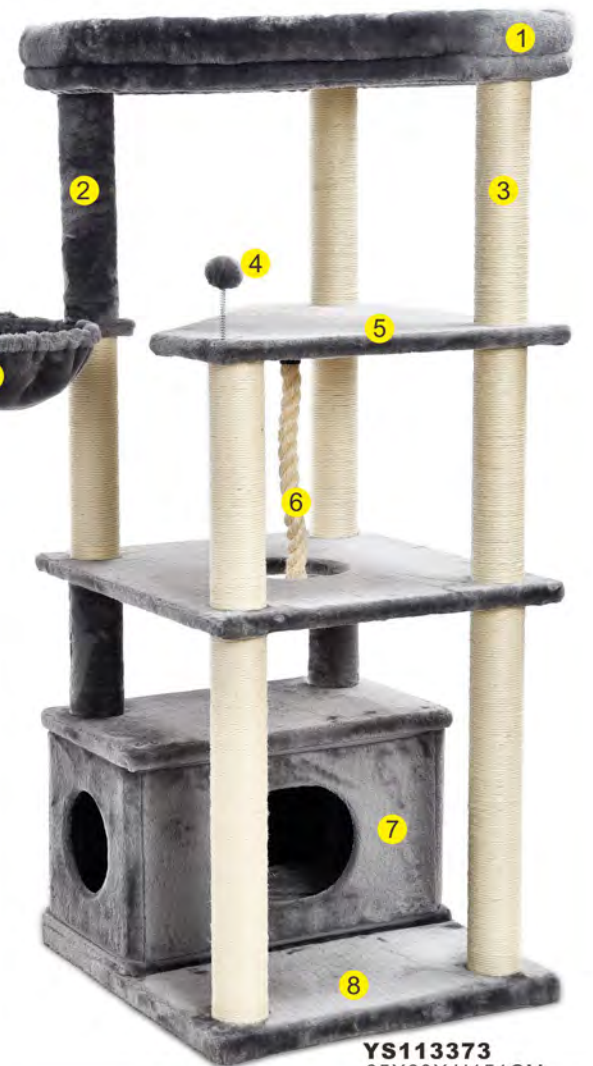

YS113371
60X60X H164CM

Multi-Level Kitten Activity Tower with Scratching Posts

Hook & Loop Fastener

- 01 Platform with removable perch
- 02 Sisal Rope
- 03 Sisal Post
- 04 Platform
- 05 Plush Post
- 06 Sleep Condo
- 07 Platform
- 08 Base Form

YS113372
69X40X H141CM

Removable Condo Cover

- 01 Platform with removable perch
- 02 Plush Post
- 03 Sisal Post
- 04 Spring Toy
- 05 Platform
- 06 Sisal Rope
- 07 Sleep Condo
- 08 Base Form
- 09 Sleep Basket