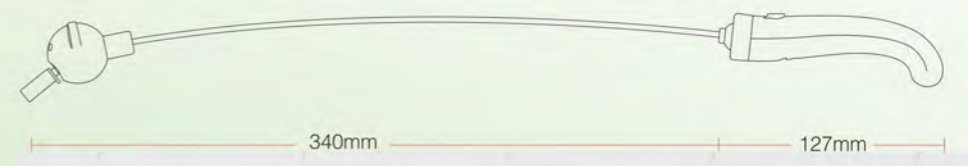

4in1 Interactive Play Scratcher & Toy

Satisfy their urge to scratch, play and nest

YT107918
Φ44X10CM

Resting place

Circular Track Toy

Cat Scratching Board

Self-scratch

Large area