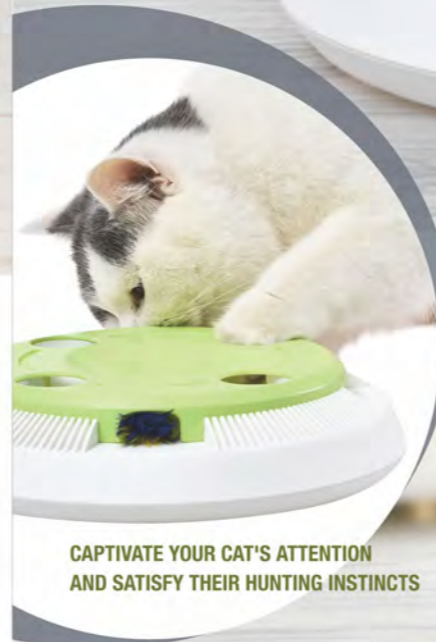

YT107920
Size: Φ28X3 CM

Consumables Replaceable

ROTATING FEATHER ELECTRONIC CAT TOY

HELPS KEEP YOUR CAT NIMBLE, PHYSICALLY FIT, AND MENTALLY STIMULATED

Captivate your cat's attention and satisfy their hunting instincts with a unique electronic cat toy that simulates prey popping out from 8 entries with a randomized and fast paced feel.

DT2019420
Φ23.3X6CM

Random stretched out

Auto wakeup function

Replaceable feather

CAPTIVATE YOUR CAT'S ATTENTION AND SATISFY THEIR HUNTING INSTINCTS

Requires 4 xAA batteries (not included)

8 HOLES

HORIZONTAL AND UPWARD RANDOM MOTION