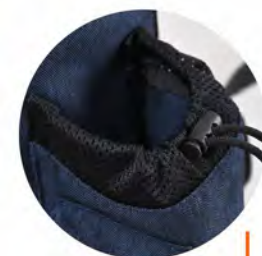

Left Storage Bag