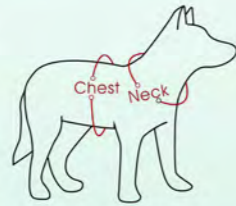

YJ113480

	Length (cm)	Chest (cm)	Neck (cm)
S	19	30	24
M	22	35	28
L	25	40	34

Snap hook   Breathable   Soft handle   hook and loop fastener