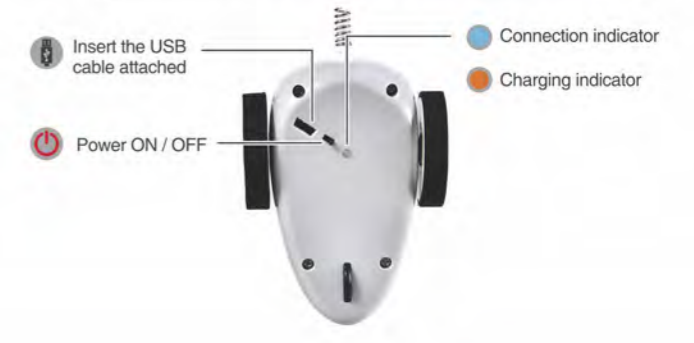

APP MouseRacer

Raise hunting instinct for cat

Download APP
Control with
Android & iOS

PRODUCT DESCRIPTION

Product Name: APP Mouse Racer
Dimensions: 7x4x17cm
Material: Body is made from ABS Plastic
Color: White+Gray