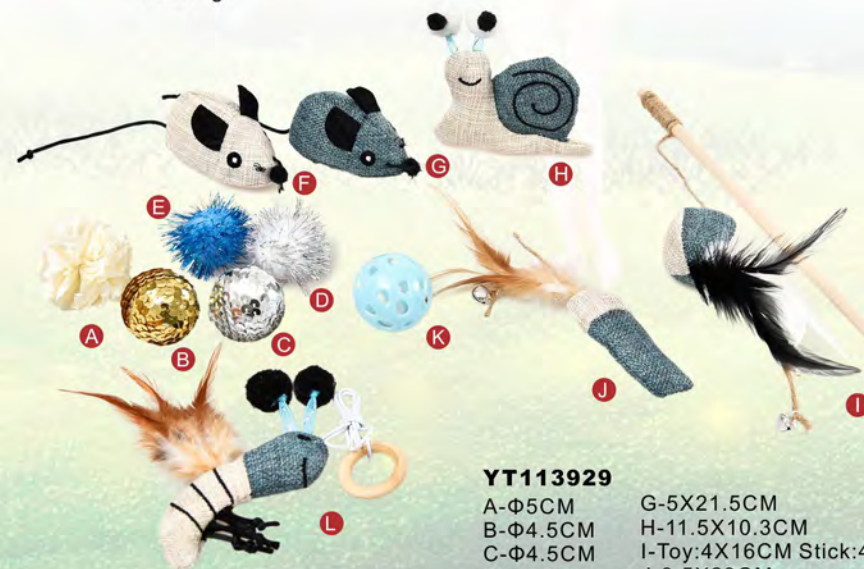

- A-Φ5CM
- B-Φ4.5CMCM
- C-Φ5CM
- D-Φ4.5CM
- E-5X21.5CM
- F-Φ5CM
- G-Φ4.5CM
- H-Φ5CM
- I-10X13CM
- J-12X13CM
- K-Φ5CM
- L-3.5X23CM

YT113929