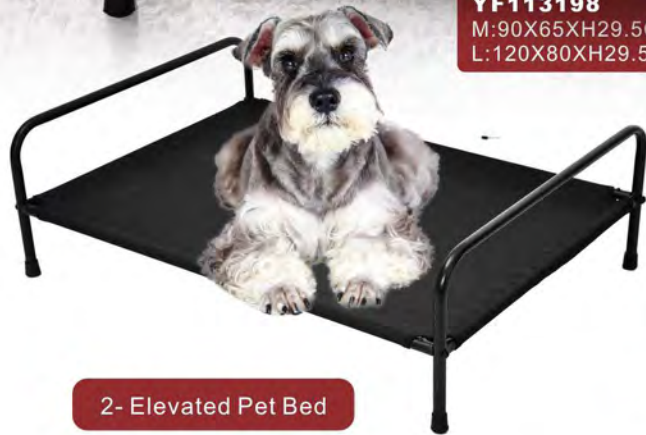

2- Elevated Pet Bed

1- Removable Pet Bed

YF113199

2- Elevated:
M:56X56X20CM
L:76X76X28CM

1- Removable Pet Bed
M:76X76X13CM
L:96X96X15CM

YF113200
54X46XH42CM

YF113201
Mat:46X46CM
Elevated:Φ45XH22CM

YF113202
Mat: 52X52CM
Elevated:45X45XH20CM