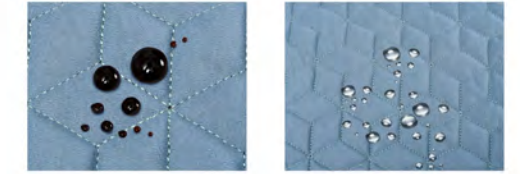

COMFORTABLE Sofa Slipcover

water-repellent antifouling property and oil-proof