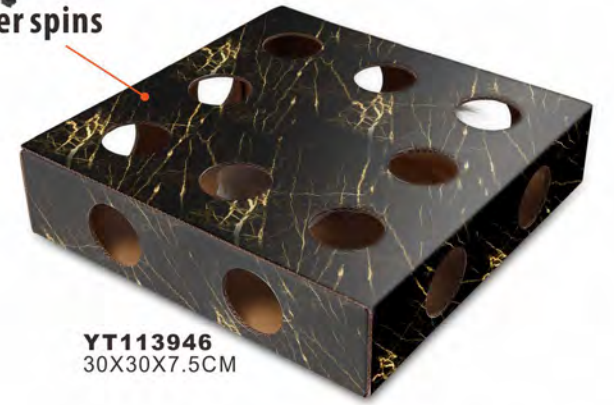

- battery
- The feather spins

YT113946
30X30X7.5CM