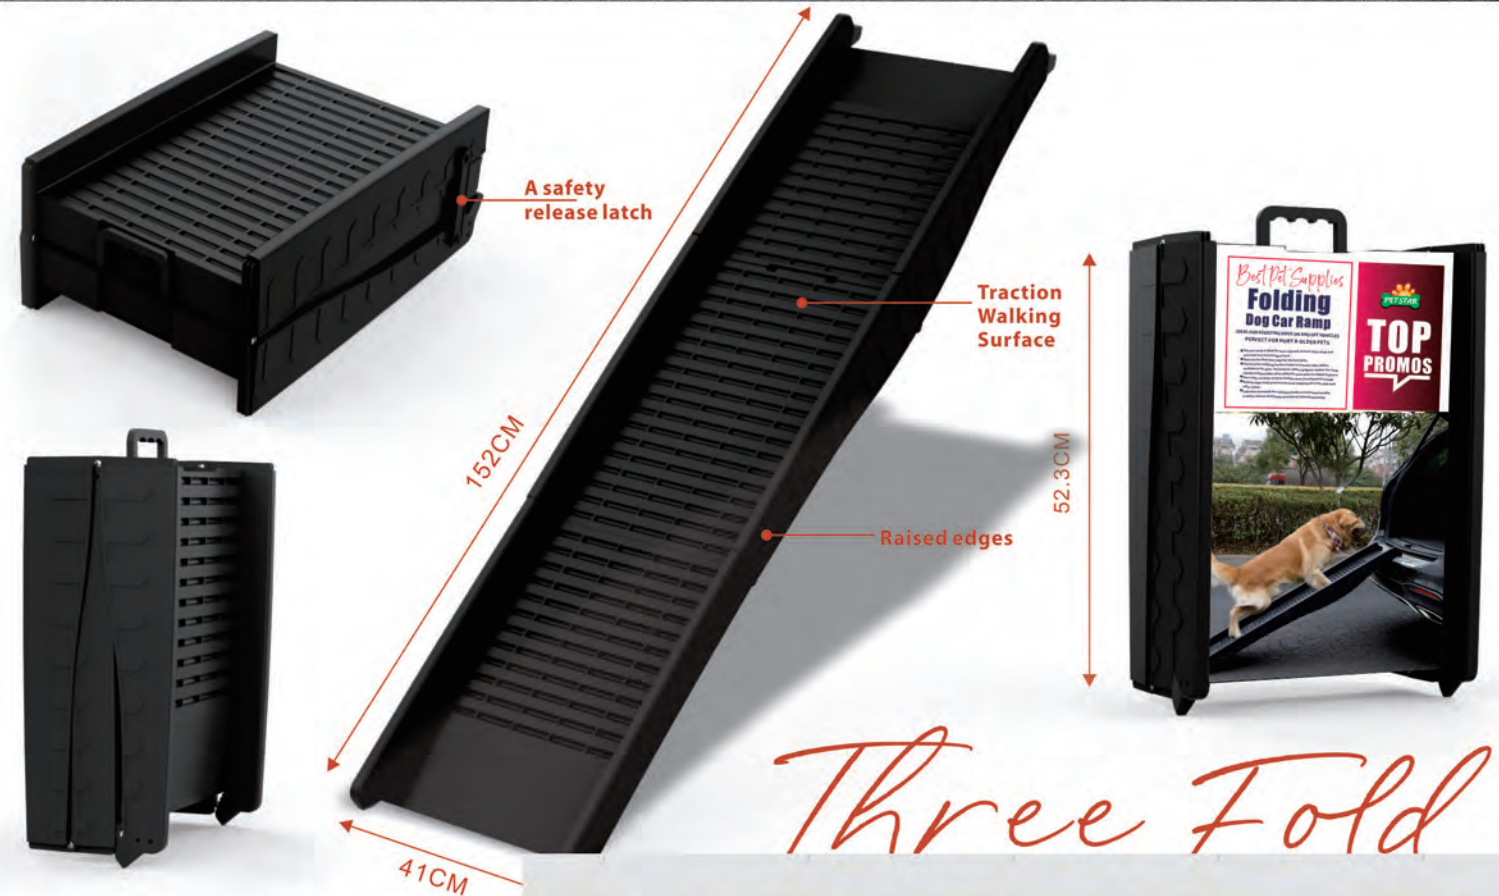

YE114196
52.3X41X24.6CM(folded)
152X41X13.6CM(open size)
Max safe loading:75kg

Folding Dog Car Ramp

IDEAL FOR ASSISTING DOGS ON AND OFF VEHICLES
PERFECT FOR HURT & OLDER PETS

PET BED FACTORY

🐾 Container Loading