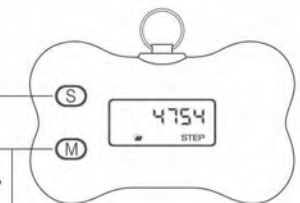

SMART PUZZLE INTERACTIVE TOY

CHALLENGE YOUR DOG & CAT
to find treats that you hide!

Find Hidden Treats!

YT110316
Φ25X3.7CM

Food Compartments For Hiding Treats Or Kibble

HIDE & SEEK

Your pet will have hours of fun learning how to release the tasty treat hidden inside the strategy game.

FUN WITH FOOD

- Provides mental stimulation
- Strengthen and Test your dog's skills
- Rewards your dog for being able to complete the task
- Good for crate training or alone time

Multifunctional Electronic Pedometer For Pets

DT2018343
53X18X73MM

STEPS

EXERCISE TIME

KCAL

DATA STORAGE

DISTANCE

BATTERY DISPLAY

- Accurately record time, step, calories, distance, exercise time and other data
- Built-in 3D sensor, Omni-directional induction, Unrestricted to wear
- Easy to use without linking your mobile phone
- Easy to use with LCD display

PARAMETER MANUAL

Press the "M" button to switch modes

1000 STEP	0.24 KM	1000 KCAL	5000 STEP	0:30	13:13	6 100
Steps	Kilometers	Calories	Data storage (-1,-2,-3,-4,-5,-6,0)	Exercise time	Time	Remaining battery display

Long press the "S" button to set the parameters

12H	€	Cat	4K9	20CM
24H	12:12	Dog		
Set time format	Set time	Set pet type	Set pet weight (kg)	Set pet body length (cm)

S: Setting button

Set the time format, time, pet type (cat, dog), pet weight, body length.

Parameter Adjustment

M: Mode Button

Time, Remaining battery display, steps, kilometers, calories, data storage, exercise time.

Long press "M" button to clear data

Enter Button