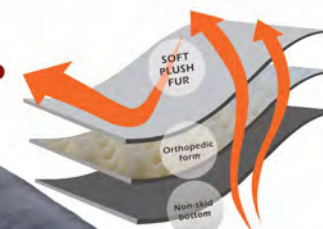

YF113076
 S:45X40XH16CM
 M:57X52XH18CM
 L:70X65XH18CM

Soft Pet Bed MEMORY FOAM

BODY SUPPORT

YF113077
 XS:61X45CM
 S:71X50CM
 M:91X60CM

YF113078
 S:48X41XH16CM
 M:62X53XH24CM
 L:86X65XH28CM

Egg Crate Foam

ORTHOPEDIC SUPPORT