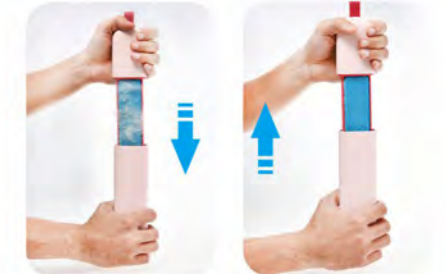

SELF-CLEANING BASE

3 Steps Nursing

Remove Fur From Brush