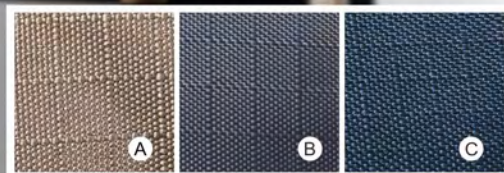

Cozy Life

WATERPROOF OXFORD FABRIC DOG BED

- Let Your Pet Lounge In Comfort On These Beds.
- This Soft And Comfortable Bed Features A Soft Plush Material Design, And Offers Enough Space For Your Pet To Stretch Out, Relax In Sleep In The Complete Comfortable.

YF113076
S:45X40XH16CM
M:57X52XH18CM
L:70X65XH18CM