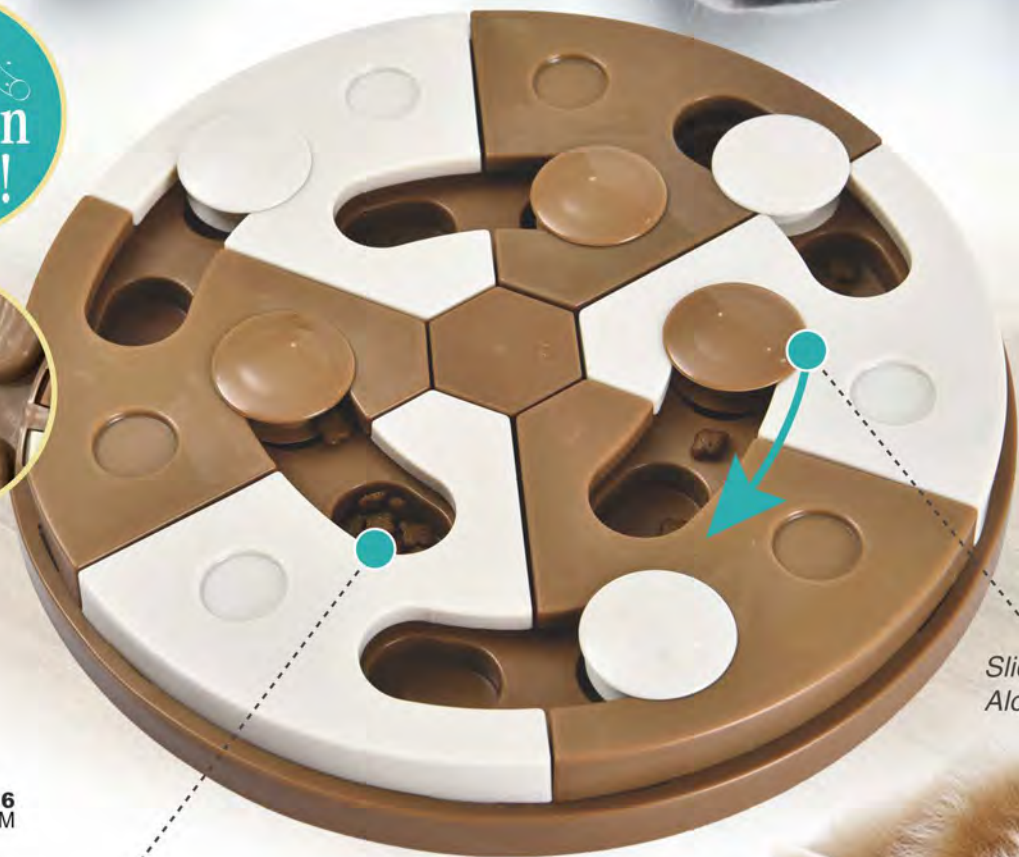

NO PULL, NO CHOKE: Our Anti-Pull Dog Harness with 2 zinc-alloy rings on dog's chest and back are for securing leash attachment, which allows you to walk your dogs conveniently. Perfect for dog training. It is great for casual walks, jogging, hiking, etc. Perfect Match For Dog Leashes. No worries about slipping out or choking.

Refuse to
RESTRAIN

YL113534
Chest
S:50-65M
M:65-80CM
L:81-107CM

SMART PUZZLE INTERACTIVE TOY

CHALLENGE YOUR DOG & CAT
to find treats that you hide!

Find Hidden Treats!

Non-slip mat

Slide Treat Blocks Along The Track

YT110316
Φ25X3.7CM

Food Compartments For Hiding Treats Or Kibble

HIDE & SEEK

Your pet will have hours of fun learning how to release the tasty treat hidden inside the strategy game.

FUN WITH FOOD

- Provides mental stimulation
- Strengthen and Test your dog's skills
- Rewards your dog for being able to complete the task
- Good for crate training or alone time