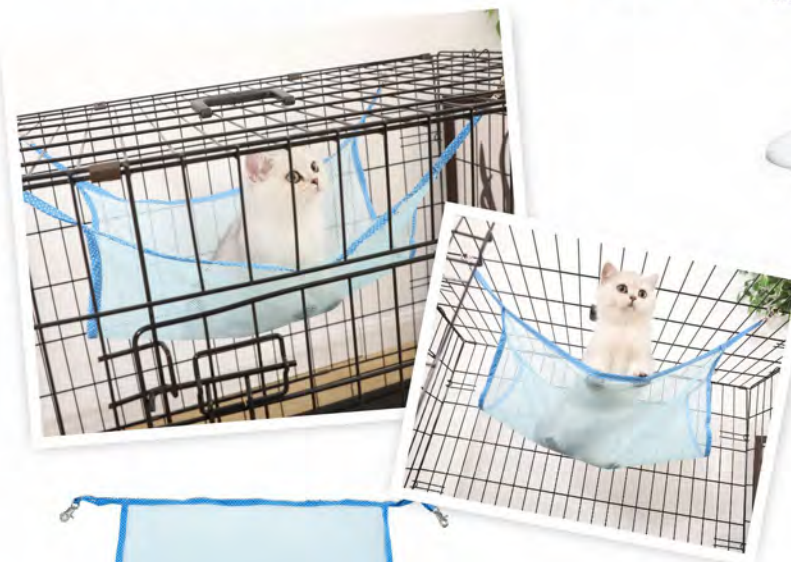

YE113560
4.3X4.3X23.1CM

Brush off hair easily

Rotate the handle left and right to spin the hair into the brush barrel

Gently pull the handle outward to pull out the lid

Clean up hairballs

cat breathable hammock
YE113561
48X48CM