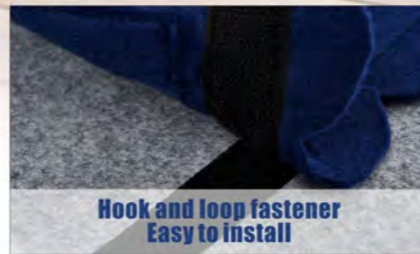

Home & Life

Living a cozy & easy life with you!

CAT TUNNEL TOYS

- Personal Space
- Nail Scratching
- Sleeping

★★★
MODERN
STYLISH
★★★

CAT TUNNEL TOYS

- For Lazy Recumbency and Deep Sleep
- For Back-and-forth Shuttle and unlimited parkour
- For Cat-owner Interaction

CAT TUNNEL TOYS

- For Lazy Recumbency and Deep Sleep
- For Back-and-forth Shuttle and unlimited parkour
- For Cat-owner Interaction

- Personal Space
- Nail Scratching
- Sleeping

To stimulate
cat's
Hunting
instinct

★★★
MODERN
STYLISH
★★★

Interactive
Cat House & Scratcher
Satisfy Your Cats Natural Desire