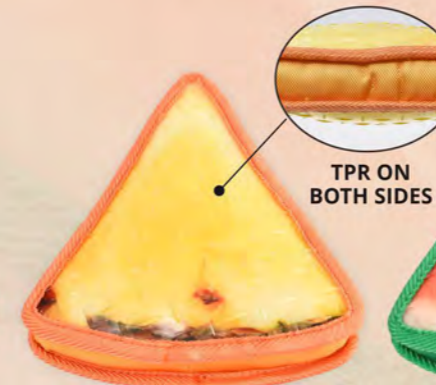

TPR ON
BOTH SIDES

YT113732
20X17X4CM