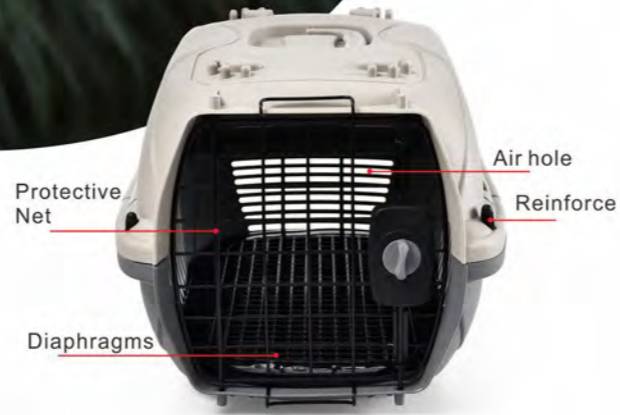

AIR TRAVEL APPROVED:

This pet carrier meets most airline cargo specifications. The air travel kennel for dogs & cats also has a durable, ergonomic comfort-grip handle & ventilated sides for comfortable transport.

- By air
- Prevent escape
- Self driving

YE113576
56X37X33CM

CAI TOILET

THE PERFECT WAY TO
PREVENT LITTER SCATTER
AND CONTAIN SPRAYING

Home & Life
Living a cozy & easy life with you!

Prevents litter scatter

Cat Litter Box with unique and stylish design that provides your cat plenty of space to take care of their business, gives your feline friend privacy, looks great in your home, very simple to clean, prevents dogs from making a mess with the litter, perfect for cat households.

Ventilate holes
Safe & Convenient
Provides fresh air to
make the cat more
comfortable