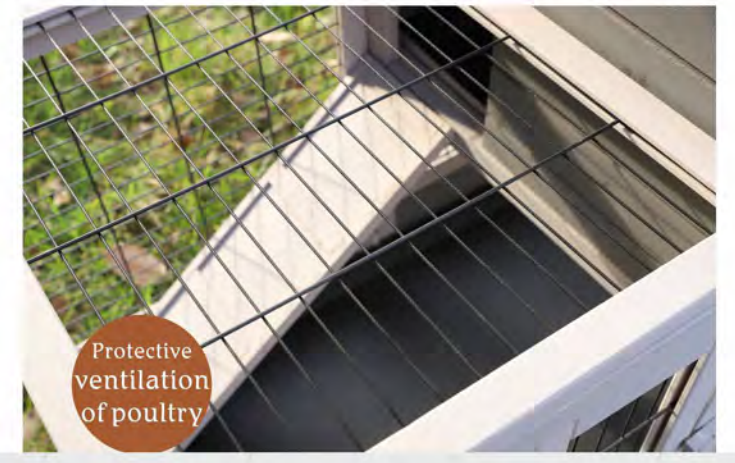

Wooden Bolt

Removable Tray

Protective ventilation of poultry