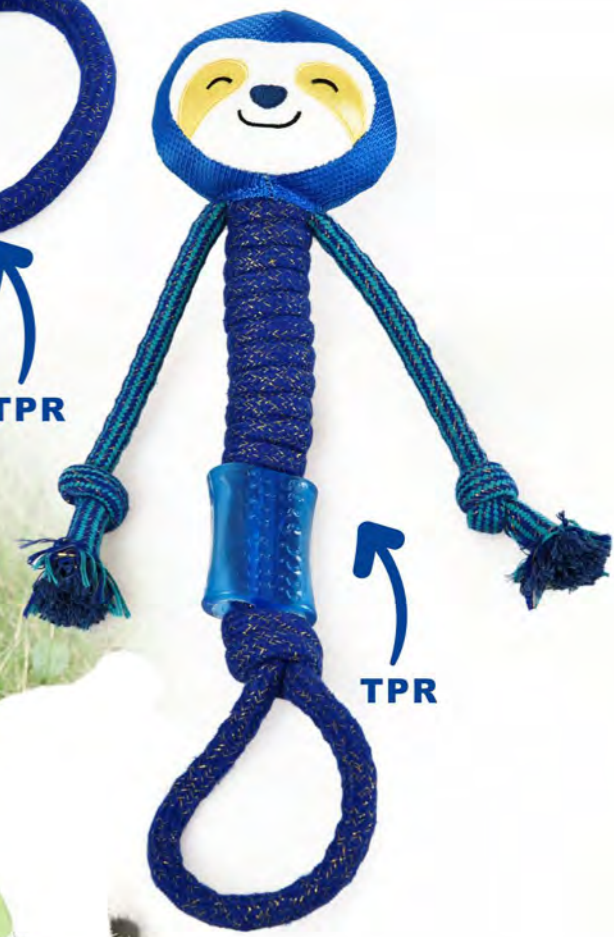

YT113717
38CM

YT113718
10.5X46CM

**WONDERFUL
ADVENTURES**

floating aqua dog toy

satisfy your dog's natural urge to chew.

THROW ME!
CATCH ME!
FLOAT ME!

They are made to be long lasting for powerful chewers. Helps clean teeth and control plaque and tartar. Encourages nondestructive chewing habits. Provides long-lasting entertainment; fights boredom.