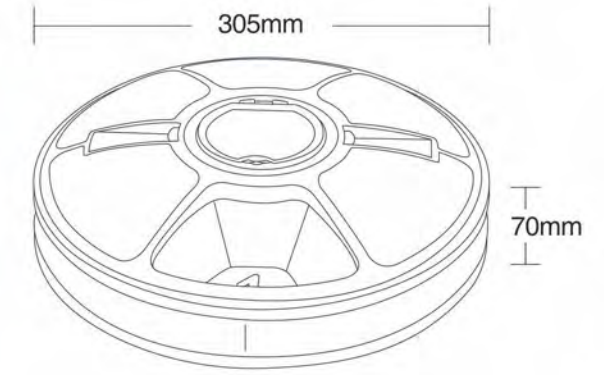

INSTRUCTIONS

- Selectable feeding *intervals* Between 00:00-24:00
- There are **6 individual** feeding compartments.
- Each one holds about **160ml** of dry or semi-wet food, for a total capacity of **960ml**.
- The tray itself is very *easy to remove and clean!*
- Use 3xAA batteries that can be used for 100 days.