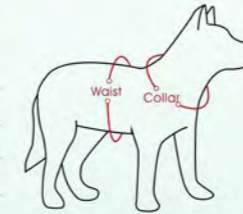

Soft lining Hook and loop fastener Storage bag

YJ113481

	Length (cm)	Width (cm)
S	51	15
M	61	20
L	66	25

YJ113482

	Length (cm)	Collar (cm)	Waist (cm)
XS	20	24	36
S	25	28	40
M	30	36	50

Clothing + After Pet Surgery