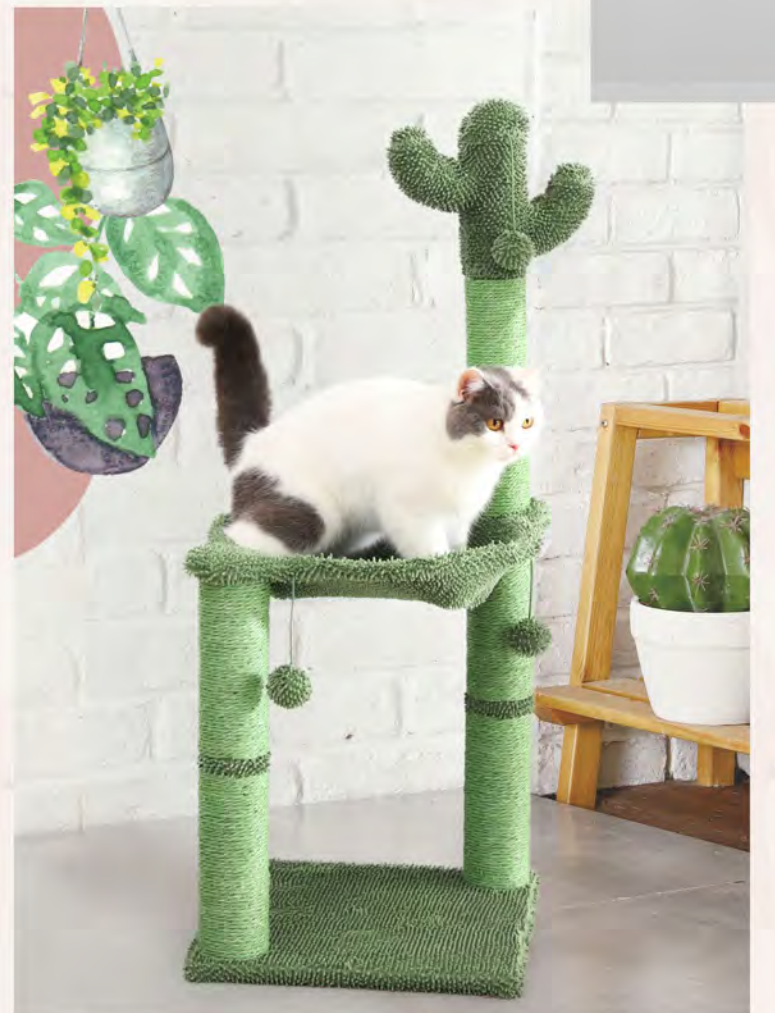

YT113968

YS112425
40X40XH96CM