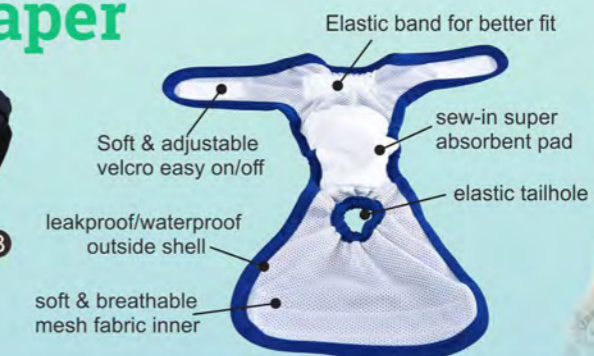

- Pets can wear this clothes after surgery, disinfection and weaning to prevent licking, scratching and harassment

YJ113483

	Waist (cm)
S	30-40
M	40-50
L	44-58
XL	57-72

Female Dog Diaper

YJ113484

S:25-35CM	M:30-40CM
L:35-45CM	XL:40-50CM