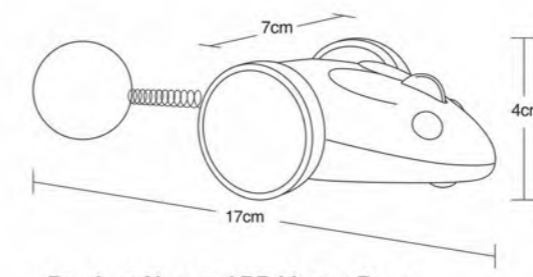

APP MouseRacer

Raise hunting instinct for cat

Download APP
Control with
Android & iOS

PRODUCT DESCRIPTION

Product Name: APP Mouse Racer
Dimensions: 7x4x17cm
Material: Body is made from ABS Plastic
Color: White+Gray