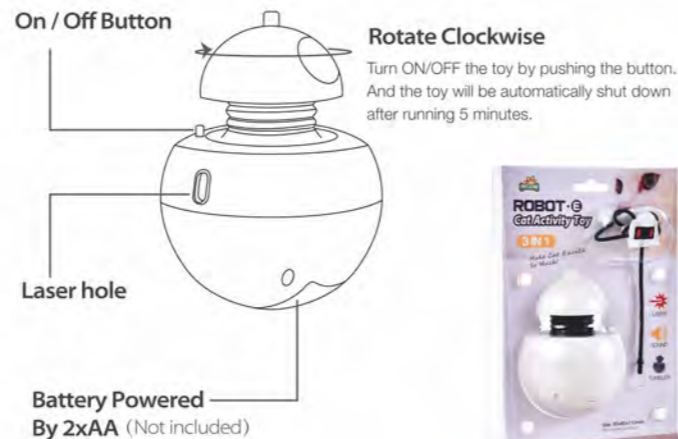

ROBOT·E Cat Activity Toy

3 IN 1

CE RoHS FDA

*Make Cat Excite
So Much!*

Laser function

To Stimulate Cat's Hunting Instinct

DT2018345
8.5X8.5X11CM

Make a sound to attract the cat's attention

2X AA BATTERIES REQUIRED (NOT INCLUDED)

Product Name: ROBOT "E"
Cat Activity Toy
Item No.: DT2018345
Dimensions: 8.5x8.5x11cm
(Not included accessory)
Material: ABS
Color: White
Application: Cats
Battery: 2xAA

TRY ME! TRY ME!

PRODUCT INFORMATION

How to install batteries?

Yo-Yo Cat Fishing toy

DT2019113
9X8.5X12CM

PRODUCT INFORMATION

Product Name: Cat Fishing Toy
Item No.: DT2019113
Dimensions: 9x8.5x12 cm
Material: ABS
Color: Red/Blue/Green
Application: Cats
Battery: 2xAAA (Not Included)

2X AAA BATTERIES REQUIRED (NOT INCLUDED)

INSTRUCTIONS FOR USE