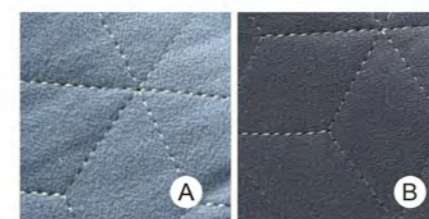

- Let Your Pet Lounge In Comfort On These Beds.
- This Soft And Comfortable Bed Features A Soft Plush Material Design, And Offers Enough Space For Your Pet To Stretch Out, Relax In Sleep In The Complete Comfortable.