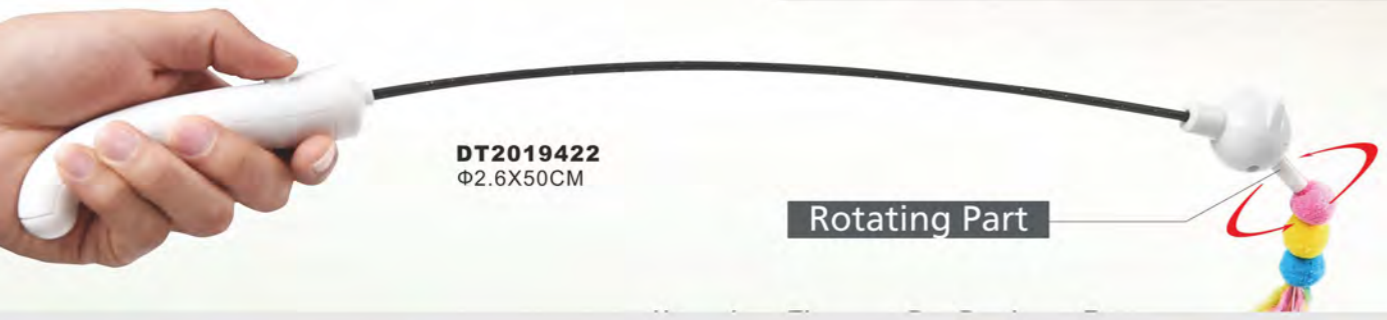

Push toys are
replaceable

Requires 2 xAAA batteries
(not included)

Interactive Cat Toy

Electric rotating Funny Cat Stick

One-click Control

Replaceable Feather

- Inspire the original nature of the cat.
- Allowing the cat in the room to exercise enough.
- Cat toys are a wonderful gift for cat lovers and your own cat.