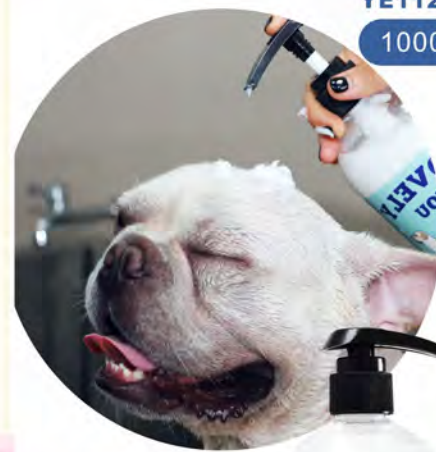

Leave Fragrance