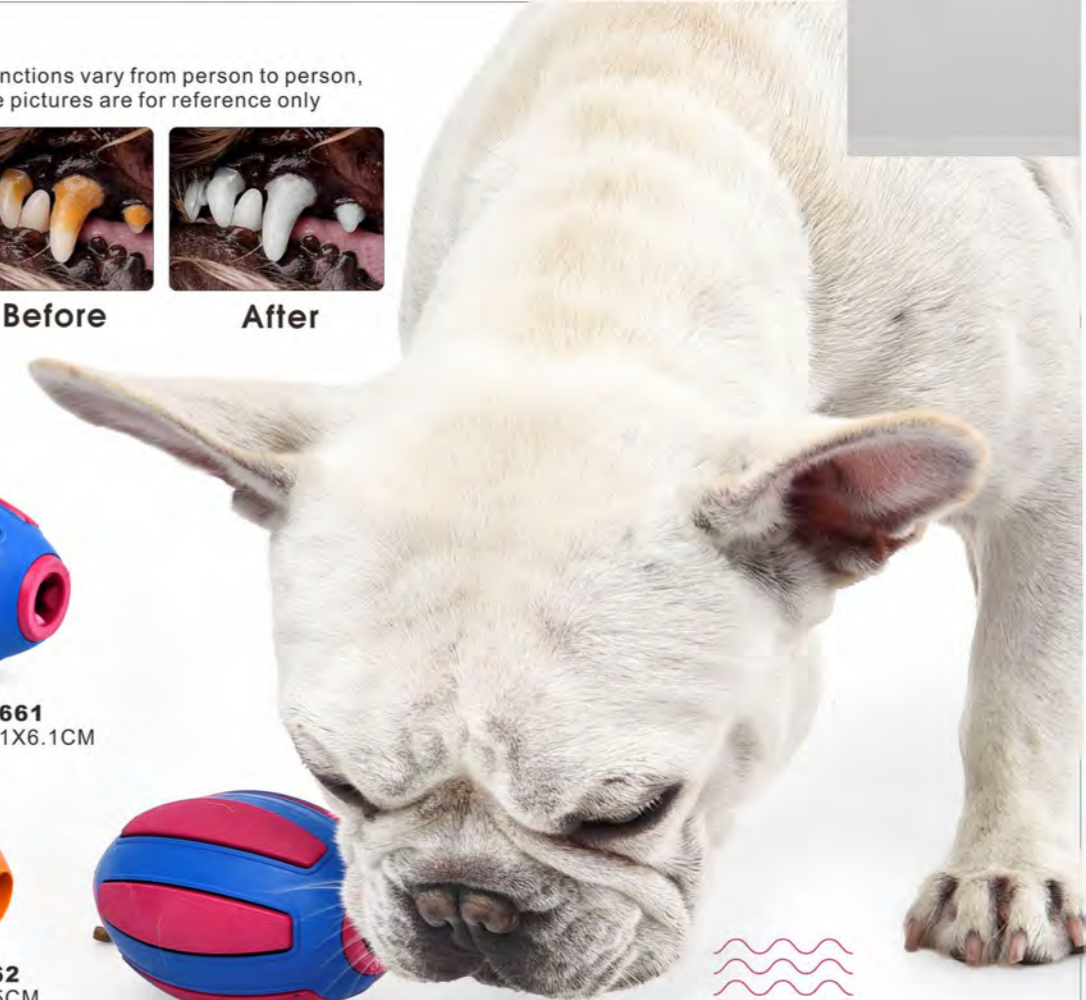

YT113662
Φ6.3X11.5CM