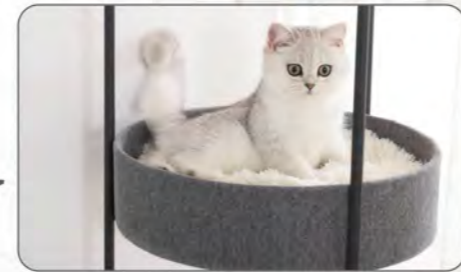

YS113305
62X62XH135CM

Personal Space Sleeping Space

- The Modern and Unique design fits your home Decor better
- Easy for your Kitties to climb the top of tower and keep an eye on her Sprawling Domain
- Multiple Layers for your Kitties to share and play together