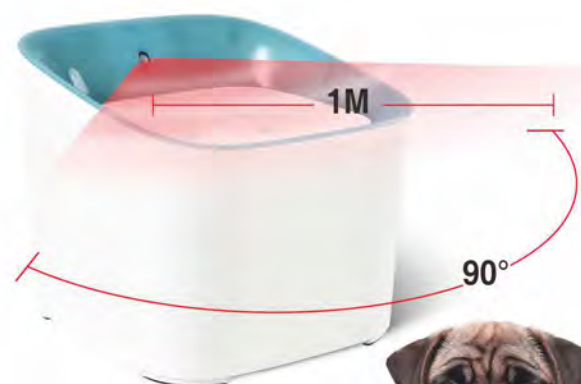

STANDARD MODE

Press the function button once more, Standard Mode-Indicator blue LED showing, water flows continuously.