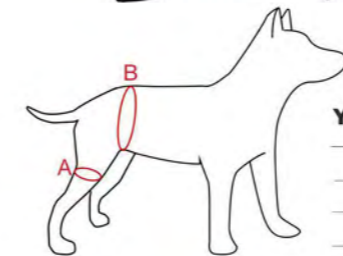

YJ113469	A Leg girth (cm)	B Chest girth (cm)
S	10-14	60-80
M	14-18	80-100
L	18-24	100-110

3 IN 1

1 Two legged use

2 Single leg use

3 Hands-Free Single leg use

Leggings For Hind Leg Rehabilitation

YJ113470	A Leg girth (cm)	B Chest girth (cm)
S	15-18	40-60
M	17-23	60-84
L	20-28	84-104

Dog Front Leg Braces Carpal Support Straps

For Front Hock Joint, Cruciate Ligament, Wound Healing and Loss of Stability from Arthritis.

YJ113471	Leg girth (cm)	Height (cm)
S	10-16	10
M	14-22	11
L	18-28	12