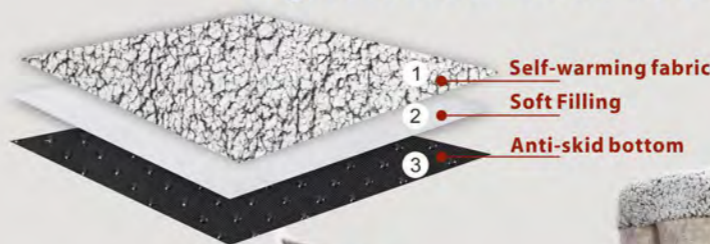

Self-warming PET BEDS FOR WINTER

Reflects Heat Back To Your Pet

- Self-warming material captures your pet's body heat and radiate the warmth back to your pet
- Soft fleece for comfort

SPECIAL SUPPLY FOR E-COMMERCE

YF113041
Φ40XH24CM