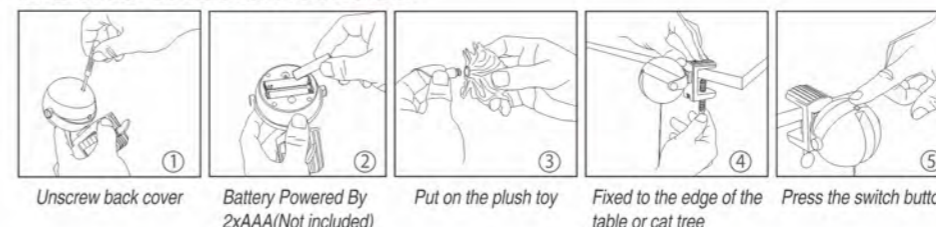

INSTRUCTIONS FOR USE