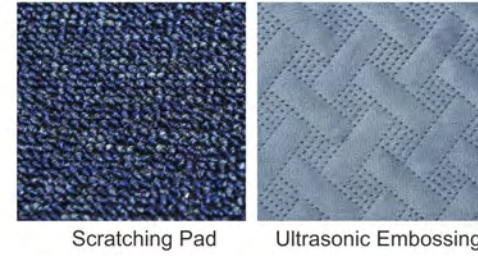

Home & Life Multifunctional Cat Furniture

Living a cozy & easy life with you!

- Stylish design with your cat in mind!
- Its a cat tree and a modern cat furniture that will blend in perfectly with your home!
- Compact cat furniture with a modern design

YS113362
60X48X130CM