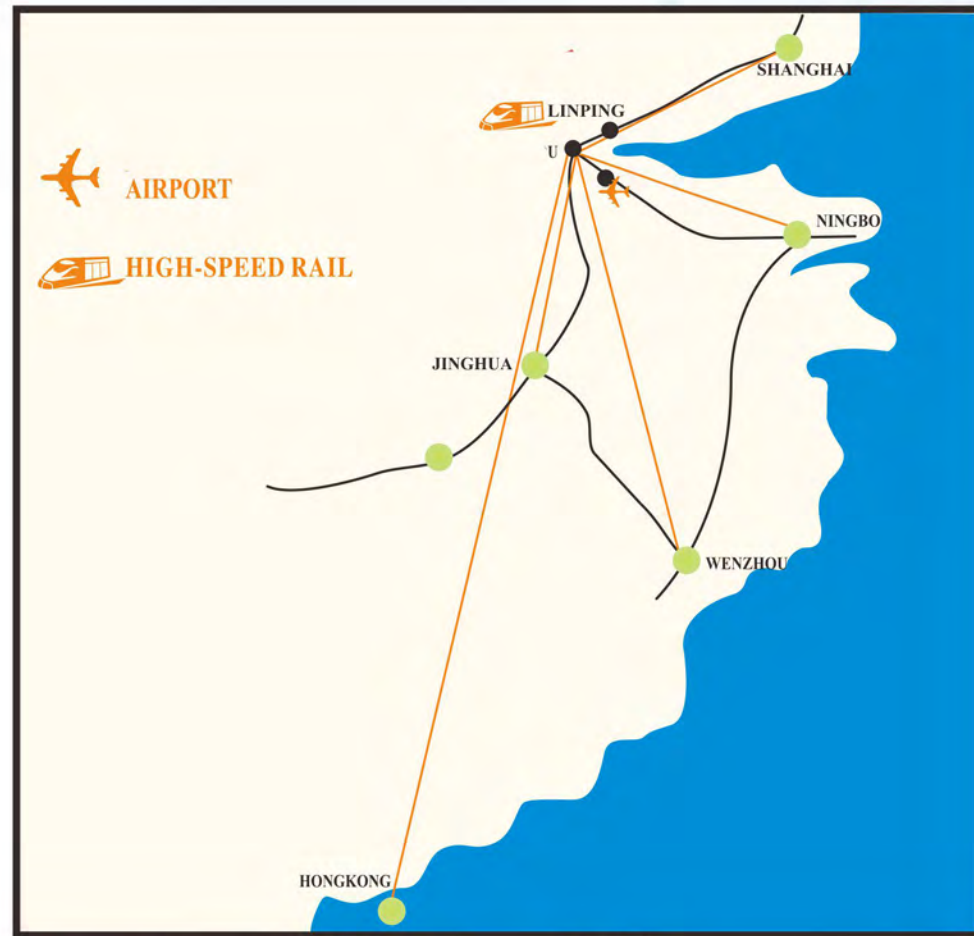

**One-stop Source For Over
8,000 Items Since 1996**