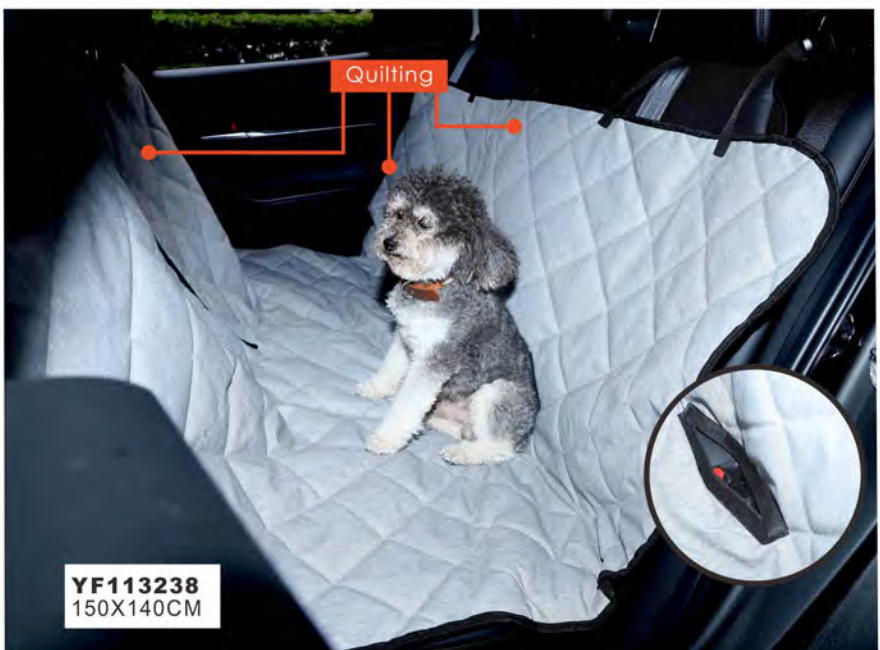

YF113237
112X76CM

YF113238
150X140CM

Pet Seat Cover *Hammock for back seat*

- Waterproof
- Oxford Fabric
- Non-slip bottom

- Triple layered waterproof for extra comfortability.
- Recommended for most cars, small trucks, and regular size SUV
- Convertible dog hammock that protects your dog from injury when emergency brake.

Pet Seat Cover *Hammock for back seat*

- Waterproof
- Oxford Fabric
- Non-slip bottom

- Triple layered waterproof for extra comfortability.
- Recommended for most cars, small trucks, and regular size SUV
- Convertible dog hammock that protects your dog from injury when emergency brake.