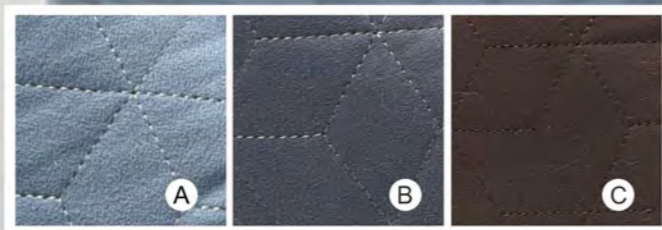

Sleep In Peace And Wake In Joy!

QUILTING STYLE

• *Pet Beds* •
comfortable-warm-soft

YF113066
XS:47X37XH17CM S:61X48XH18CM
M:75X58XH19CM