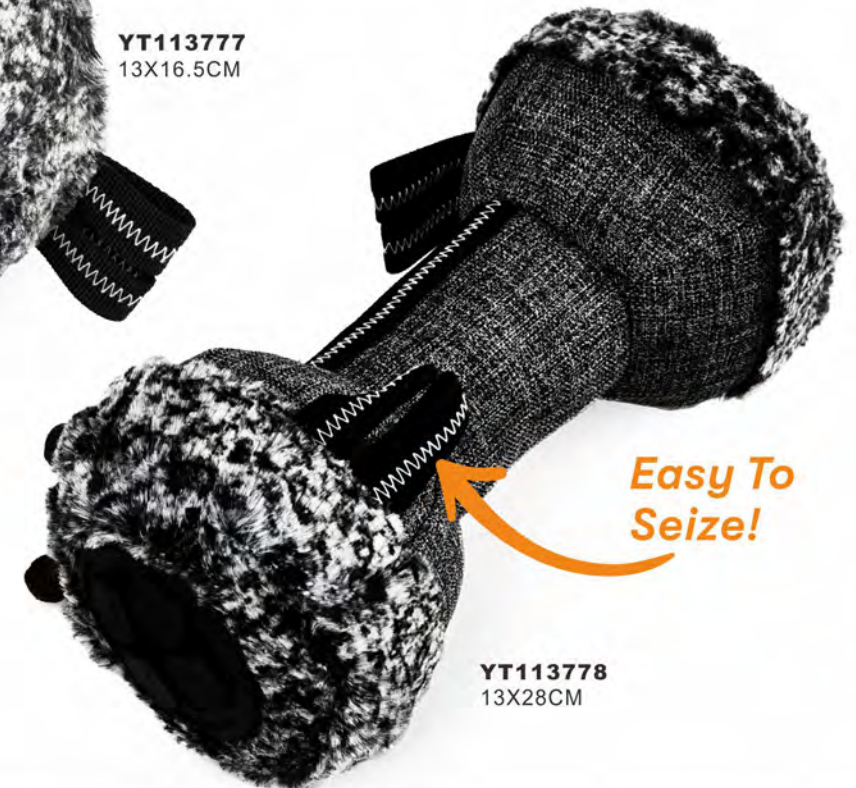

Easy To Seize!