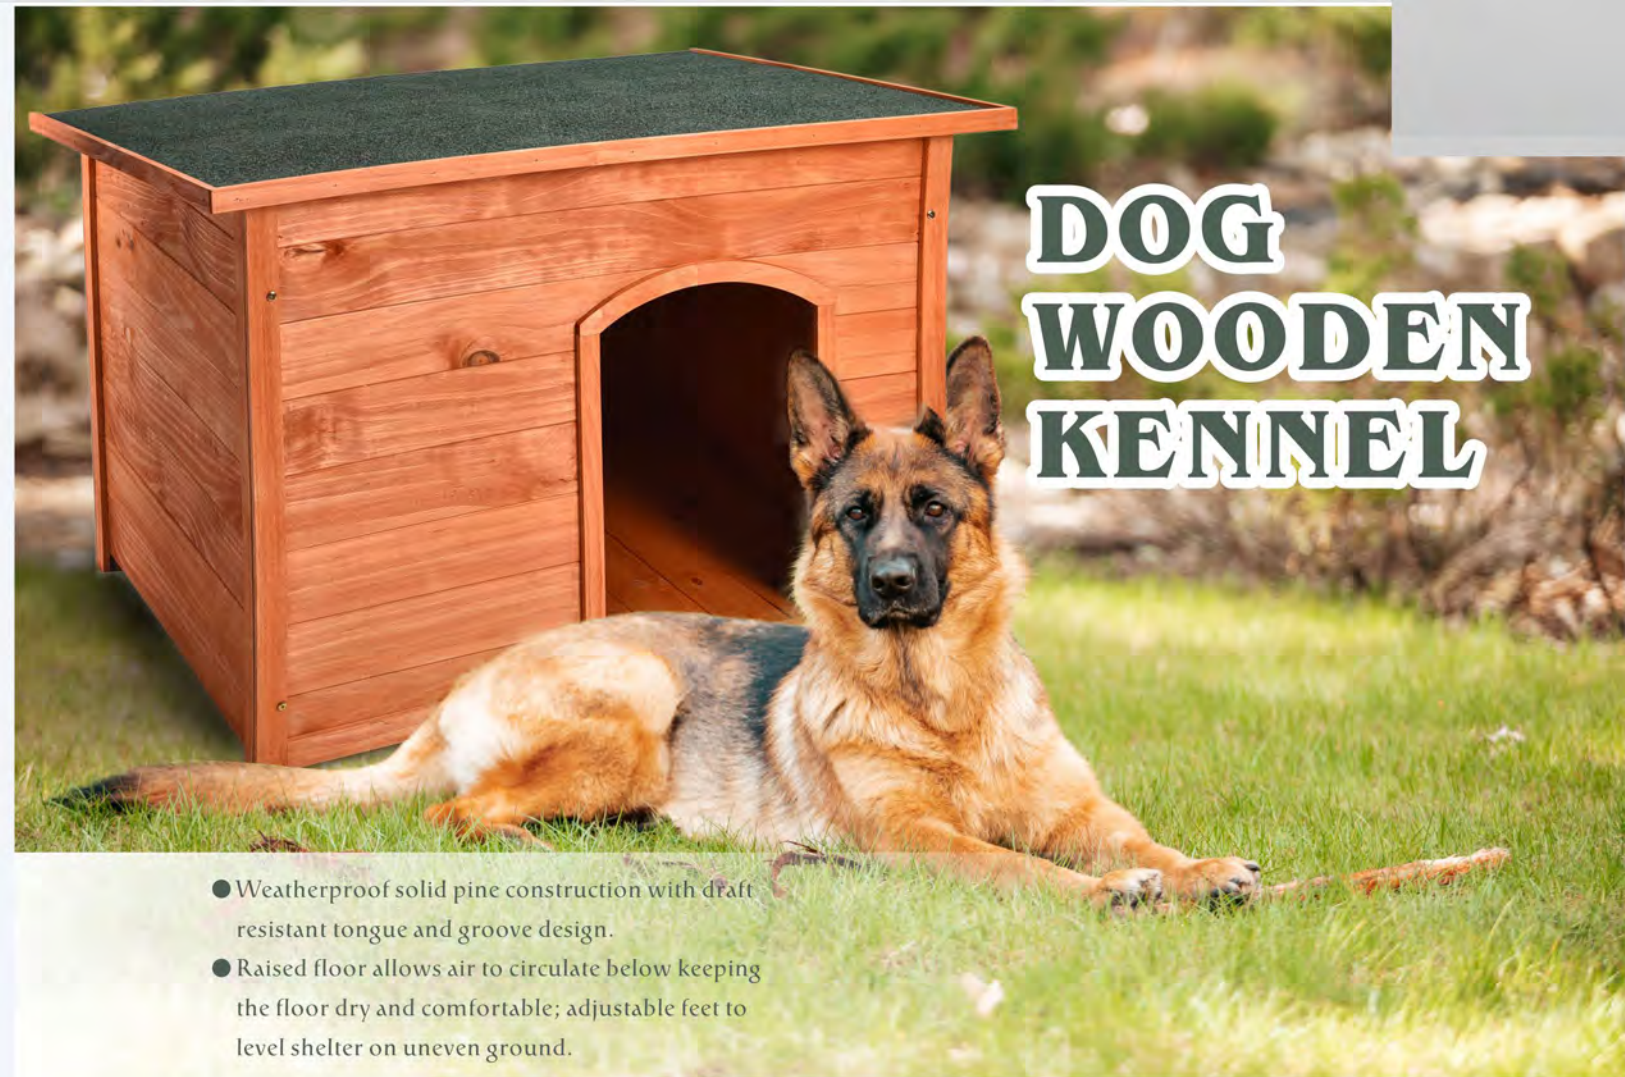

YF113240
124.5X142CM

PET CARRIER

- Durable •Functional •Safety
- Suitable for small dogs and cats

YF112157
33X18CM

TWO WAYS OF WEARING

A hands-free pet carrier can be worn on your front side or your backside if you like, it keeps you closer and increases pet's sense of security when you carry your cat or dog around.

With side and front and back pockets, ideal for storing small items.

There is a pallet on the bottom, which is firm and secure, and will not burden pets

YF112158
40X18XH27CM

2 Way Shoulder / Handbag

YF112159
S:38X23XH26CM
M:46X25XH31CM

DOG WOODEN KENNEL

- Weatherproof solid pine construction with draft resistant tongue and groove design.
- Raised floor allows air to circulate below keeping the floor dry and comfortable; adjustable feet to level shelter on uneven ground.