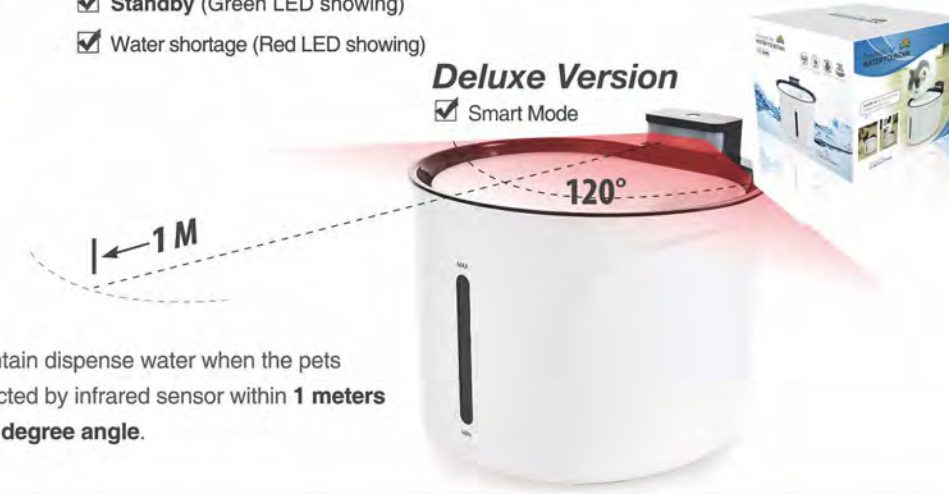

General Version

- Standby (Green LED showing)
- Water shortage (Red LED showing)

Deluxe Version
DE2019054-A

General Version
DE2019054-B

The fountain dispense water when the pets are detected by infrared sensor within 1 meters and 120 degree angle.