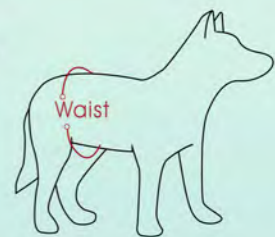

YJ113483

	Waist (cm)
S	30-40
M	40-50
L	44-58
XL	57-72