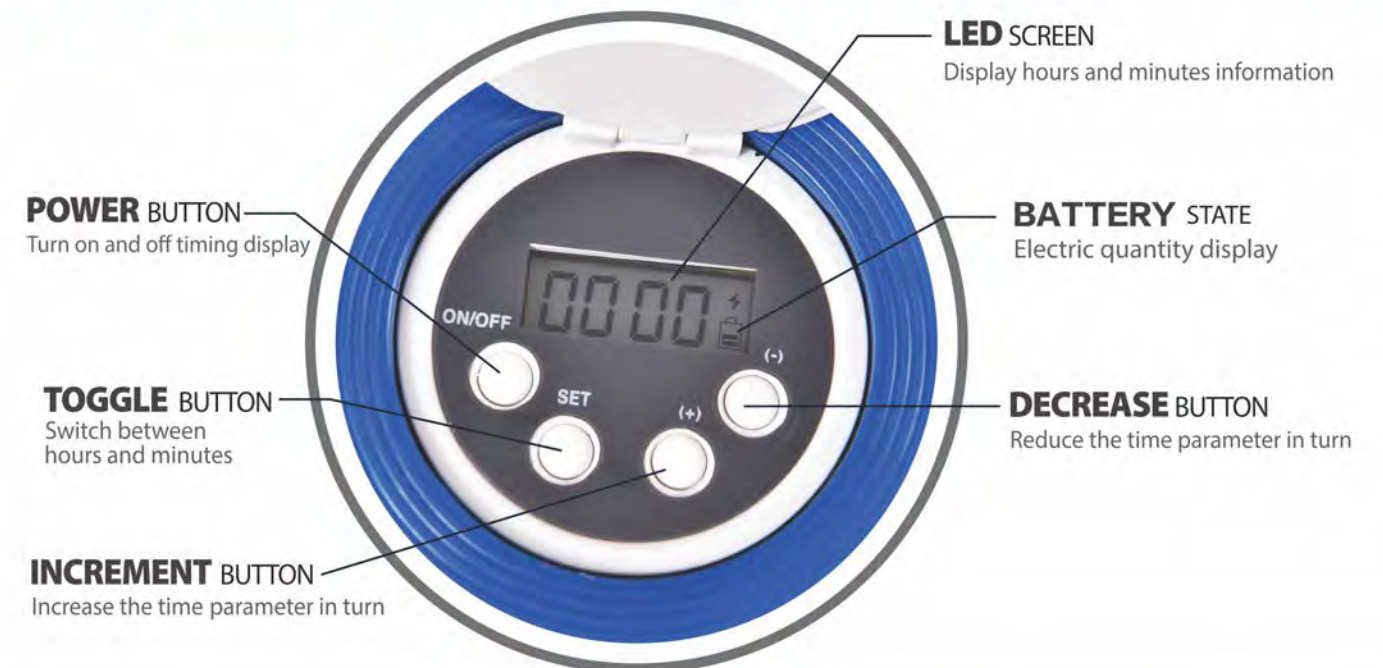

Set regular feeding time in advance