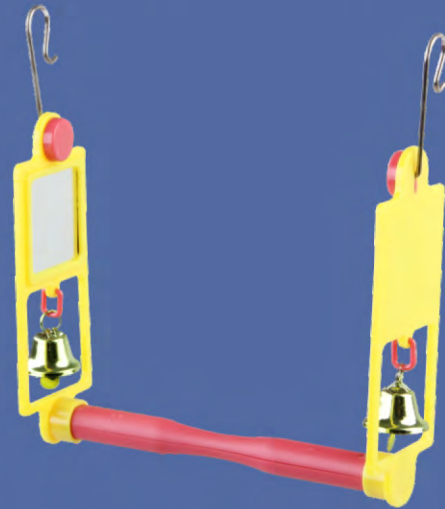

Bird Swing

Art No. 49566PW
Product Size $15.5 \times 5.5 \times 17\text{cm}$
 $6.1 \times 2.1 \times 6.7\text{inch}$