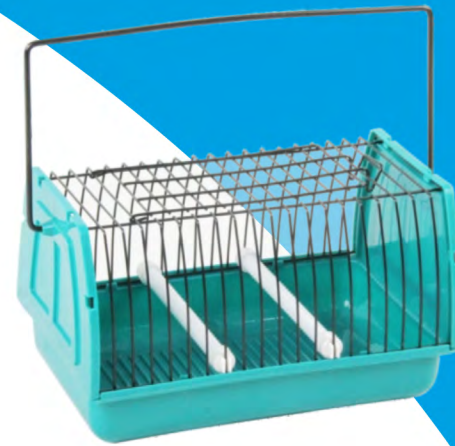

Transport Box

Art No.	Description
49551	22× 14× 15cm 8.6× 5.5× 5.9inch