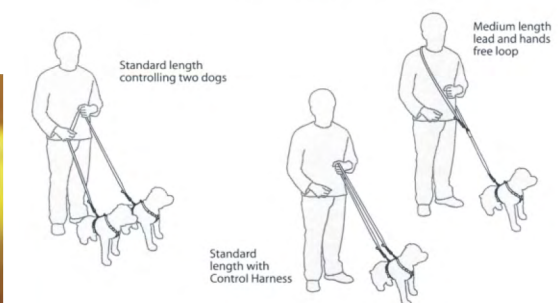

Dog Complete Control

Art No.	Product Size
13531	1.5 x 182 cm / 5/8 x 72 inch
13532	2 x 182 cm / 3/4 x 72 inch
13533	2.5 x 182 cm / 1 x 72 inch