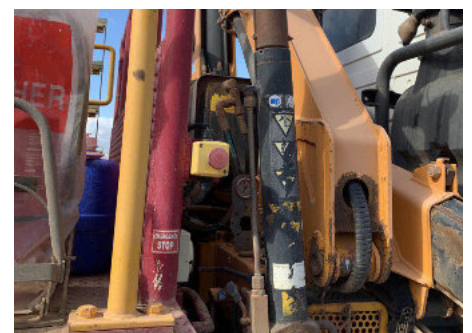

Ref No. : 125163

Model : 3341 6x6

Sold New : -

Brand : Mercedes Benz

Hour Meter Reading : 62,183 km

- Auto transmission
- Steel tray
- Effer hydraulic crane
- 6500 litre steel water tank
- 2500 litre diesel tank
- Hydraulic pump and hose
- Hand rails and stairs
- Ring Feed
- Very good condition
- Immediate delivery