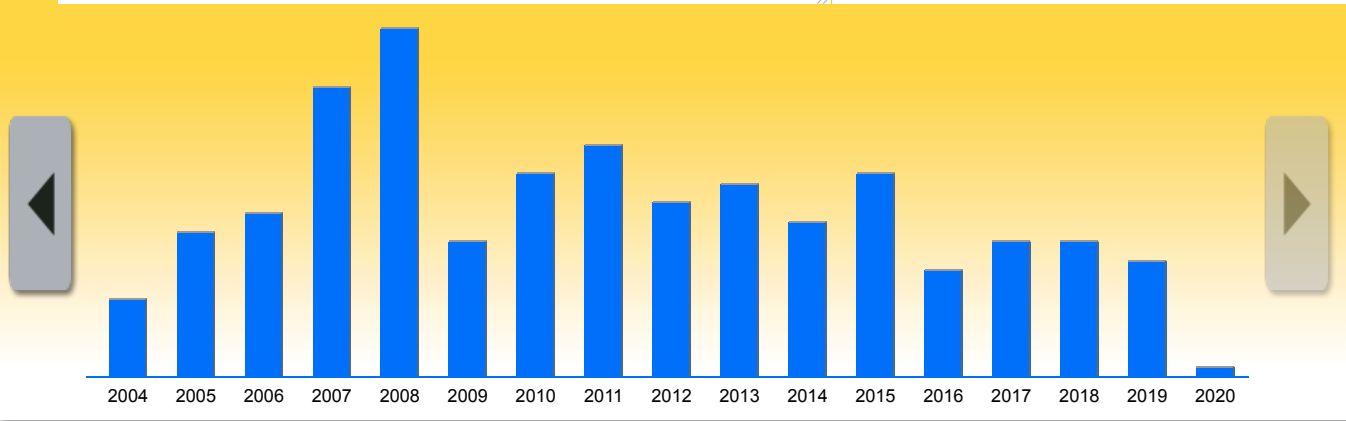

Me gusta 25 [Twitter](#) [Compartir](#) 13

Government links & Sources	Rank	%	World Figures
Currency:	Brazilian Real BRL	-	-
Year:	2017	-	2017
Population:	207 million	5	2.8 7.4 billion
Surface:	8.5 million sq. km.	5	6.4 133 million sq. km.
Density:	24 inhabitants / sq. km.	164	44 55 inhabitants / sq. km.
Gross Domestic Product:	\$2.1 trillion	8	2.6 \$79 trillion
GDP per capita:	\$10,031	84	94 \$10,710
Purchase Power Parity:	\$15,500	98	91 \$16,976
Budget:	\$749 billion	8	2.9 \$26 trillion
Military Budget:	\$27 billion	13	1.6 \$1.7 trillion
Imports:	\$152 billion	28	0.9 \$16 trillion
Exports:	\$215 billion	25	1.3 \$17 trillion
Forecast 2025			
Population:	▲ 210 million	5	3.1 ▼ 6.9 billion
Density:	▲ 25 inhabitants / sq. km.	137	49 ▼ 51 inhabitants / sq. km.
Gross Domestic Product:	▲ \$2.8 trillion	5	4.3 ▼ \$65 trillion
GDP per capita:	▲ \$13,376	60	142 ▼ \$9,421
Purchase Power Parity:	▼ \$15,412	64	132 ▼ \$11,634
Military Budget:	▲ \$38 billion	4	3.2 ▼ \$1.2 trillion

Brazil Orders

Brazil orders 1992-2020
[View full report](#) Chart includes 341 orders with Brazil as importer in 104 and 219 as exporter with the remaining 18 being national production orders.

Brazil News