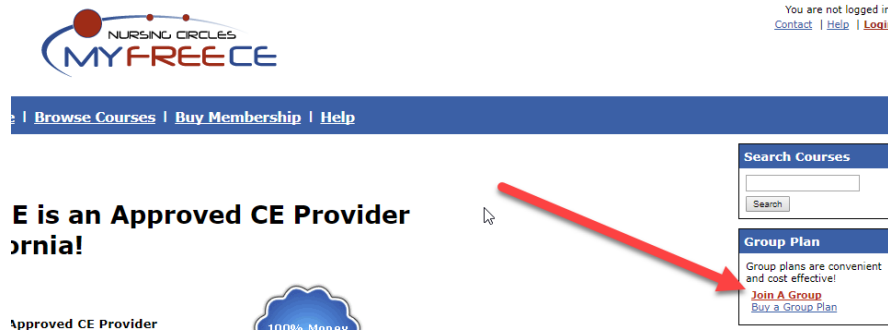

Steps to Join InSync Consulting Services Group on MyFreeCE.com

1. Got to www.myfreece.com and click on **Join A Group**

2. Click on the drop down and select InSync Consulting Services and then click the **Continue** button.

3. Enter your user information (including the Group Code you have been provided) and then click the **Continue** button.

4. After your account is created you will be redirected to your My Account page. Click the **Buy A Membership** button.