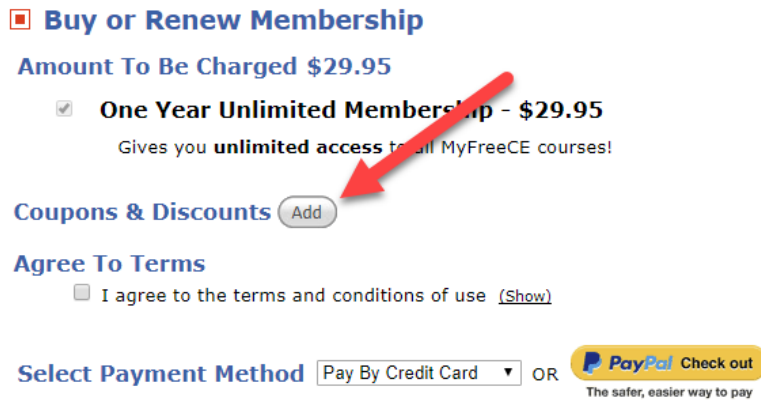

3. Enter your user information (including the Group Code you have been provided) and then click the **Continue** button.

4. After your account is created you will be redirected to your My Account page. Click the **Buy A Membership** button.

5. Click the **Add** button next to Coupons & Discounts.

6. Enter the coupon code you have been provided and click the **Add** button.

8. The discount will be applied to your purchase.

Buy or Renew Membership