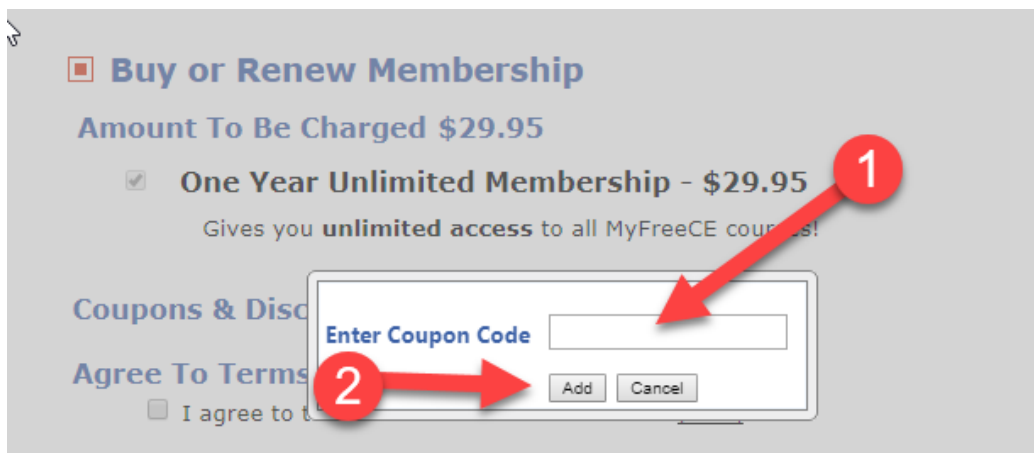

3. Enter your user information (including the Group Code you have been provided) and then click the **Continue** button.

4. After your account is created you will be redirected to your My Account page. Click the **Buy A Membership** button.

5. Click the **Add** button next to Coupons & Discounts.

6. Enter the coupon code you have been provided and click the **Add** button.

8. The discount will be applied to your purchase.

Buy or Renew Membership