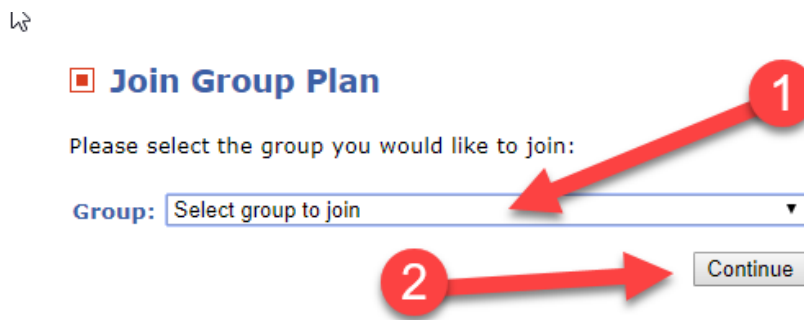

Steps to Join InSync Consulting Services Group on MyFreeCE.com

1. Got to www.myfreece.com and click on **Join A Group**

2. Click on the drop down and select InSync Consulting Services and then click the **Continue** button.

3. Enter your user information (including the Group Code you have been provided) and then click the **Continue** button.

4. After your account is created you will be redirected to your My Account page. Click the **Buy A Membership** button.