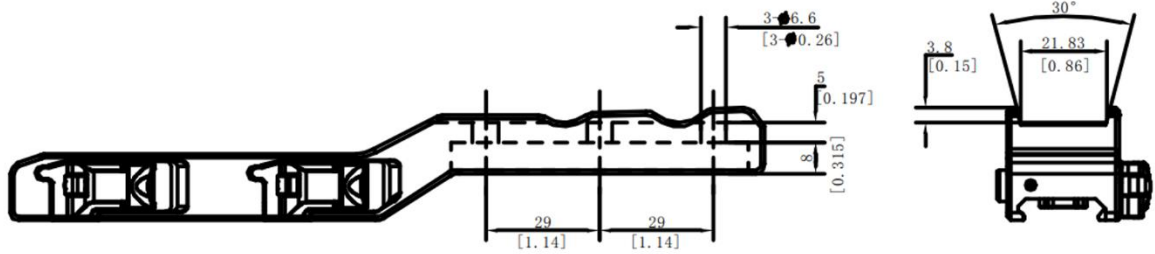

HOTSPOT	Yes
HOT TRACK	Yes
DISTANCE MEASUREMENT	Yes
RECOIL-ACTIVATION RECORDING	Yes
AUDIO RECORDING	Yes
MAX. RECOIL	1000 g/0.4 ms
POWER SUPPLY	
BATTERY TYPE	Replaceable and Rechargeable Li-ion Battery
BATTERY OPERATING TIME	≥ 10 h (25°C, with hotspot off)
TYPE-C POWER SUPPLY	5 VDC, 2 A Supports external power supply
GENERAL	
PROTECTION LEVEL	IP67
DIMENSION	218.7 mm × 67.14 mm × 68.04 mm
WEIGHT	494 g without battery
WORKING TEMPERATURE	-30°C to +55°C (-22°F to 131°F)

Available Model

HM-TR52-25S1G/W-TE25 2.0

Dimension

Unit: mm [Inch]

Unit: mm [Inch]

Accessories

Battery Charger (x1)

Type-C Cable (x1)