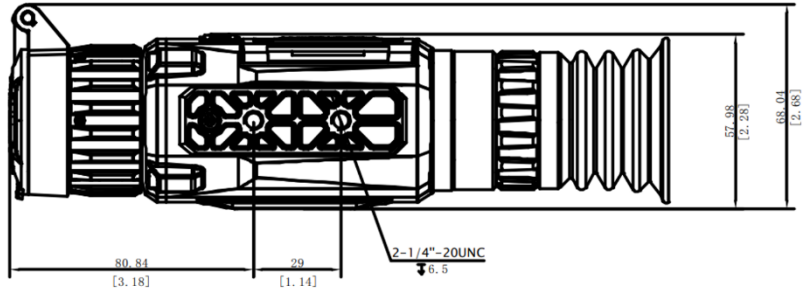

Specification

THERMAL MODULE	
IMAGE SENSOR	Uncooled Focal Plane Arrays
MAX. RESOLUTION	256 × 192
FRAME RATE	50 Hz
PIXEL INTERVAL	12 μm
NETD	less than 35 mK (25°C, F# = 1.0)
LENS (FOCAL LENGTH)	25 mm
FOCUS KNOB	No
DETECTION RANGE	1200 m
MIN. FOCUSING DISTANCE	0.5 m
APERTURE	F1.0
MAGNIFICATION	3.25 ×
FIELD OF VIEW(H × V), DEGREES/M @100 M	7.03° × 5.28°/12.29 m × 9.22 m
IMAGE DISPLAY	
DISPLAY	1024 × 768, 0.39 inch, OLED
PALETTES	Black hot, white hot, red hot, fusion
FFC (FLAT FIELD CORRECTION) MODE	Auto, Manual, External Correction
EXIT PUPIL	6 mm
EYE RELIEF	45 mm
DIOPTER (RANGE)	-5 D to 5 D
BRIGHTNESS ADJUSTMENT	Yes
TONE ADJUSTMENT	Cold, Warm
SYSTEM	
RECORD VIDEO	On-board video recording
CAPTURE SNAPSHOT	Yes
DIGITAL ZOOM	1x, 2x, 4x, 8x
STANDBY MODE	Yes
STORAGE	Built-in EMMC (16 GB)
PIP	Yes
DPC	Yes

HOTSPOT	Yes
HOT TRACK	Yes
DISTANCE MEASUREMENT	Yes
RECOIL-ACTIVATION RECORDING	Yes
AUDIO RECORDING	Yes
MAX. RECOIL	1000 g/0.4 ms
POWER SUPPLY	
BATTERY TYPE	Replaceable and Rechargeable Li-ion Battery
BATTERY OPERATING TIME	≥ 10 h (25°C, with hotspot off)
TYPE-C POWER SUPPLY	5 VDC, 2 A Supports external power supply
GENERAL	
PROTECTION LEVEL	IP67
DIMENSION	218.7 mm × 67.14 mm × 68.04 mm
WEIGHT	494 g without battery
WORKING TEMPERATURE	-30°C to +55°C (-22°F to 131°F)

Available Model

HM-TR52-25S1G/W-TE25 2.0

Dimension

Unit: mm [Inch]

Unit: mm [Inch]

Accessories

Battery Charger (x1)

Type-C Cable (x1)