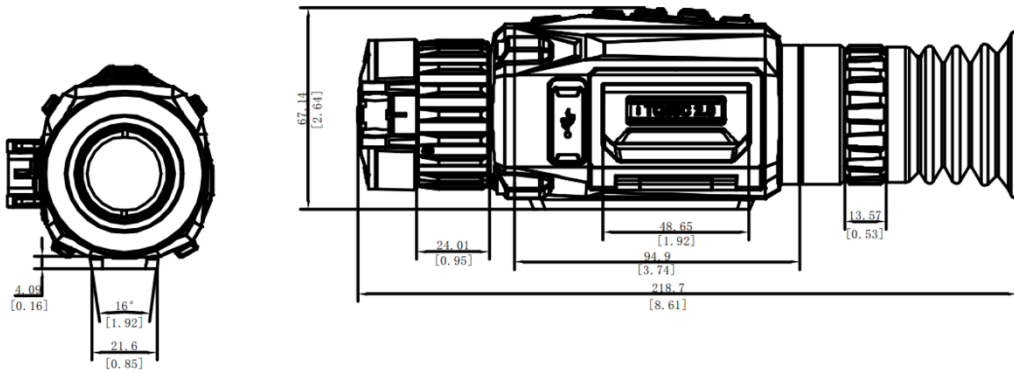

Specification

THERMAL MODULE	
IMAGE SENSOR	Uncooled Focal Plane Arrays
MAX. RESOLUTION	256 × 192
FRAME RATE	50 Hz
PIXEL INTERVAL	12 μm
NETD	less than 35 mK (25°C, F# = 1.0)
LENS (FOCAL LENGTH)	25 mm
FOCUS KNOB	No
DETECTION RANGE	1200 m
MIN. FOCUSING DISTANCE	0.5 m
APERTURE	F1.0
MAGNIFICATION	3.25 ×
FIELD OF VIEW(H × V), DEGREES/M @100 M	7.03° × 5.28°/12.29 m × 9.22 m
IMAGE DISPLAY	
DISPLAY	1024 × 768, 0.39 inch, OLED
PALETTES	Black hot, white hot, red hot, fusion
FFC (FLAT FIELD CORRECTION) MODE	Auto, Manual, External Correction
EXIT PUPIL	6 mm
EYE RELIEF	45 mm
DIOPTER (RANGE)	-5 D to 5 D
BRIGHTNESS ADJUSTMENT	Yes
TONE ADJUSTMENT	Cold, Warm
SYSTEM	
RECORD VIDEO	On-board video recording
CAPTURE SNAPSHOT	Yes
DIGITAL ZOOM	1x, 2x, 4x, 8x
STANDBY MODE	Yes
STORAGE	Built-in EMMC (16 GB)
PIP	Yes
DPC	Yes

HOTSPOT	Yes
HOT TRACK	Yes
DISTANCE MEASUREMENT	Yes
RECOIL-ACTIVATION RECORDING	Yes
AUDIO RECORDING	Yes
MAX. RECOIL	1000 g/0.4 ms
POWER SUPPLY	
BATTERY TYPE	Replaceable and Rechargeable Li-ion Battery
BATTERY OPERATING TIME	≥ 10 h (25°C, with hotspot off)
TYPE-C POWER SUPPLY	5 VDC, 2 A Supports external power supply
GENERAL	
PROTECTION LEVEL	IP67
DIMENSION	218.7 mm × 67.14 mm × 68.04 mm
WEIGHT	494 g without battery
WORKING TEMPERATURE	-30°C to +55°C (-22°F to 131°F)

Available Model

HM-TR52-25S1G/W-TE25 2.0

Dimension

Unit: mm [Inch]

Unit: mm [Inch]

Accessories

Battery Charger (x1)

Type-C Cable (x1)