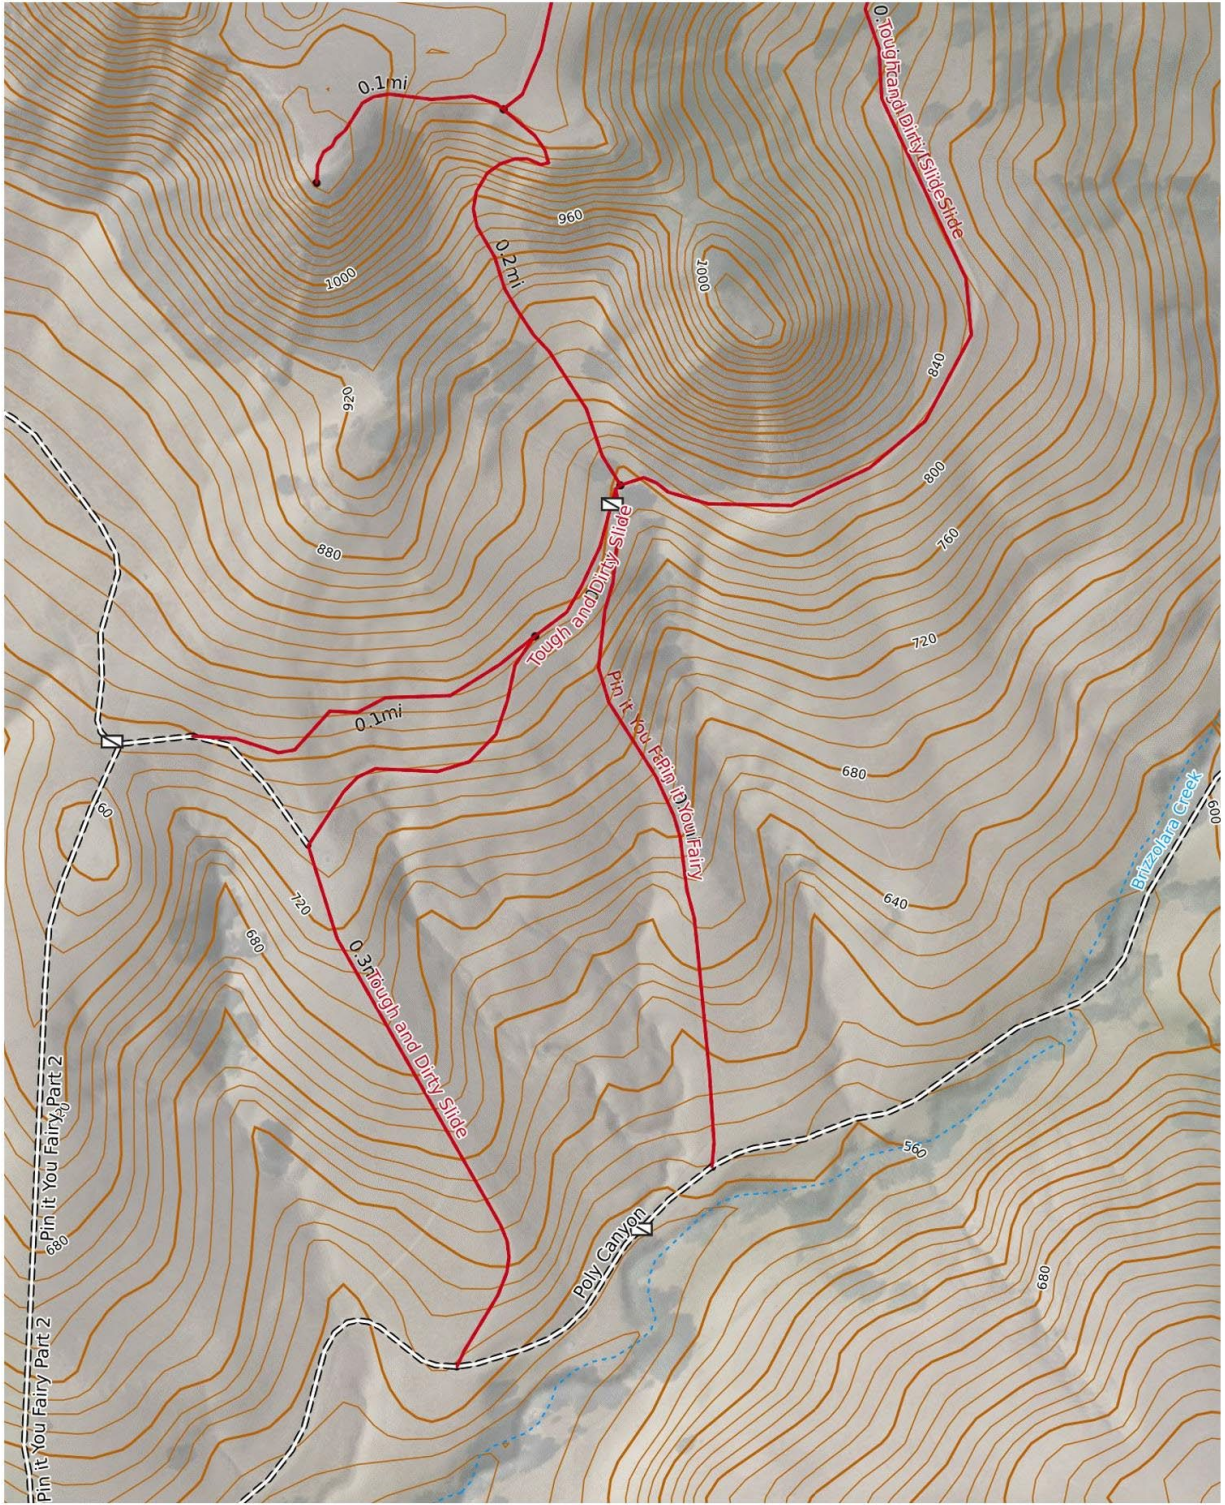

Mercator Projection
WGS84
UTM Zone 10S
 CALTOPO

MN
12.3°

NOTES

NOTES

GEOL 241 | Poly Canyon Strat Walk

Mercator Projection
WGS84
UTM Zone 10S

MN
12.3°

NOTES

NOTES

Mercator Projection
WGS84
UTM Zone 10S

NOTES

NOTES