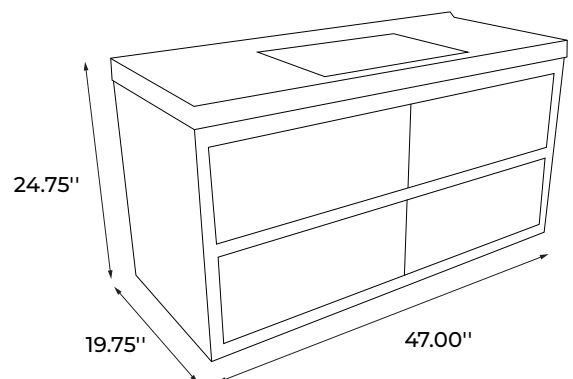

BATHROOM VANITY DIMENSIONS

MPN: MBV08

24 Inch Vanity

30 Inch Vanity

36 Inch Vanity

42 Inch Vanity

48 Inch D Vanity

48 Inch Vanity

BATHROOM VANITY DIMENSIONS

MPN: MBV08

60 Inch D Vanity

60 Inch Vanity

72 Inch D Vanity

84 Inch D Vanity