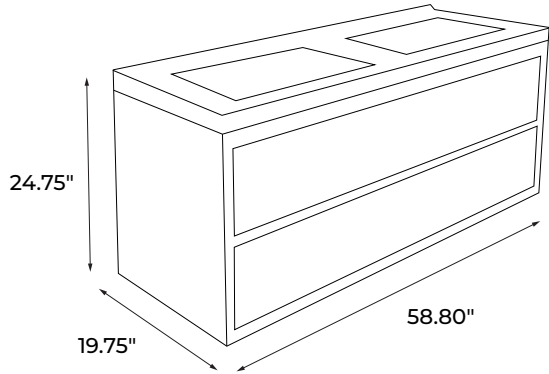

BATHROOM VANITY DIMENSIONS

MPN: MBV08

24 Inch Vanity

30 Inch Vanity

36 Inch Vanity

42 Inch Vanity

48 Inch D Vanity

48 Inch Vanity

BATHROOM VANITY DIMENSIONS

MPN: MBV08

60 Inch D Vanity

60 Inch Vanity

72 Inch D Vanity

84 Inch D Vanity