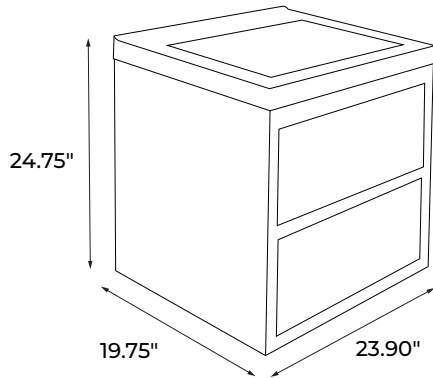

BATHROOM VANITY DIMENSIONS

MPN: MBV08

24 Inch Vanity

30 Inch Vanity

36 Inch Vanity

42 Inch Vanity

48 Inch D Vanity

48 Inch Vanity

BATHROOM VANITY DIMENSIONS

MPN: MBV08

60 Inch D Vanity

60 Inch Vanity

72 Inch D Vanity

84 Inch D Vanity