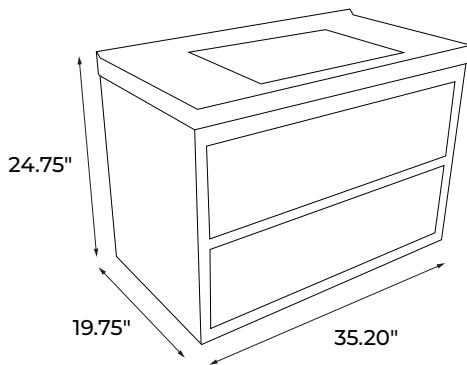

BATHROOM VANITY DIMENSIONS

MPN: MBV08

24 Inch Vanity

30 Inch Vanity

36 Inch Vanity

42 Inch Vanity

48 Inch D Vanity

48 Inch Vanity

BATHROOM VANITY DIMENSIONS

MPN: MBV08

60 Inch D Vanity

60 Inch Vanity

72 Inch D Vanity

84 Inch D Vanity