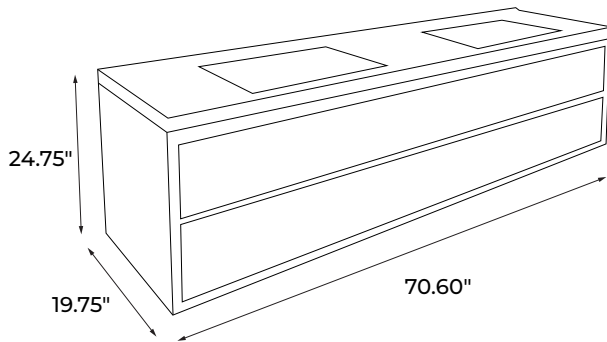

BATHROOM VANITY DIMENSIONS

MPN: MBV08

24 Inch Vanity

30 Inch Vanity

36 Inch Vanity

42 Inch Vanity

48 Inch D Vanity

48 Inch Vanity

BATHROOM VANITY DIMENSIONS

MPN: MBV08

60 Inch D Vanity

60 Inch Vanity

72 Inch D Vanity

84 Inch D Vanity