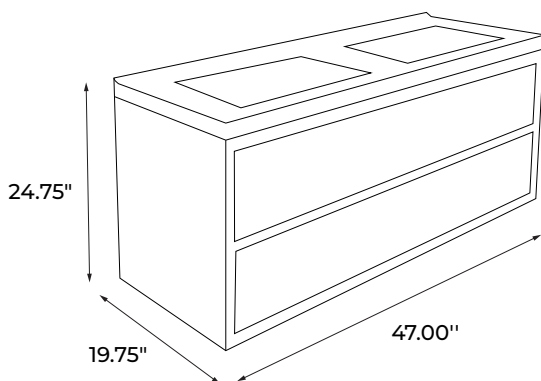

BATHROOM VANITY DIMENSIONS

MPN: MBV08

24 Inch Vanity

30 Inch Vanity

36 Inch Vanity

42 Inch Vanity

48 Inch D Vanity

48 Inch Vanity

BATHROOM VANITY DIMENSIONS

MPN: MBV08

60 Inch D Vanity

60 Inch Vanity

72 Inch D Vanity

84 Inch D Vanity