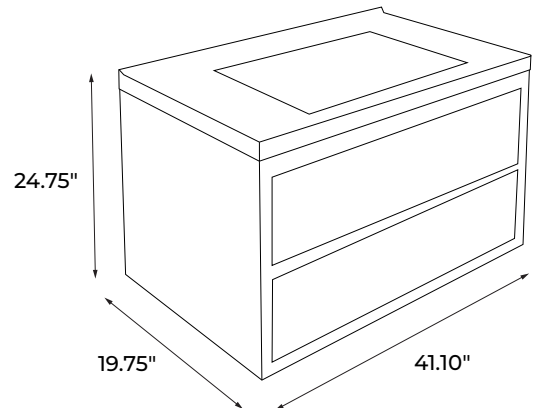

BATHROOM VANITY DIMENSIONS

MPN: MBV08

24 Inch Vanity

30 Inch Vanity

36 Inch Vanity

42 Inch Vanity

48 Inch D Vanity

48 Inch Vanity

BATHROOM VANITY DIMENSIONS

MPN: MBV08

60 Inch D Vanity

60 Inch Vanity

72 Inch D Vanity

84 Inch D Vanity