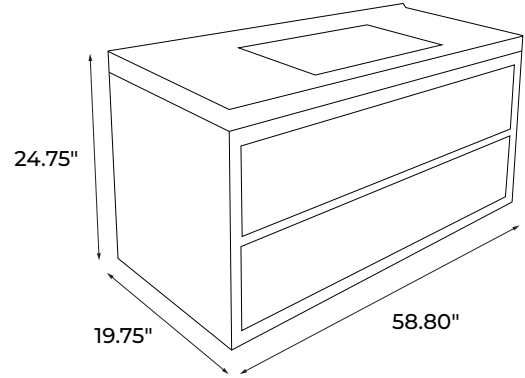

BATHROOM VANITY DIMENSIONS

MPN: MBV08

24 Inch Vanity

30 Inch Vanity

36 Inch Vanity

42 Inch Vanity

48 Inch D Vanity

48 Inch Vanity

BATHROOM VANITY DIMENSIONS

MPN: MBV08

60 Inch D Vanity

60 Inch Vanity

72 Inch D Vanity

84 Inch D Vanity