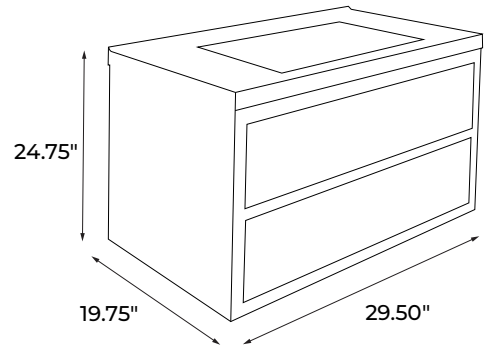

BATHROOM VANITY DIMENSIONS

MPN: MBV08

24 Inch Vanity

30 Inch Vanity

36 Inch Vanity

42 Inch Vanity

48 Inch D Vanity

48 Inch Vanity

BATHROOM VANITY DIMENSIONS

MPN: MBV08

60 Inch D Vanity

60 Inch Vanity

72 Inch D Vanity

84 Inch D Vanity