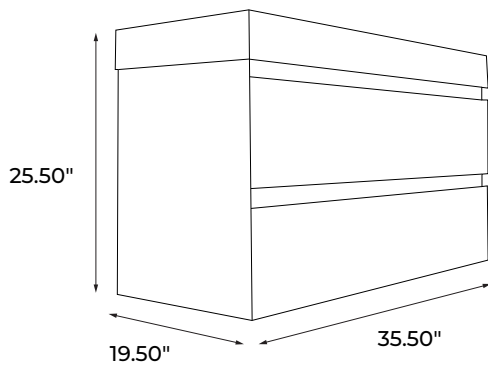

# BATHROOM VANITY DIMENSIONS

MPN: MBV06

**24 Inch Vanity**

**30 Inch Vanity**

**36 Inch Vanity**

**40 Inch Vanity**

**48 Inch Vanity**

**60 Inch D Vanity**

# BATHROOM VANITY DIMENSIONS

MPN: MBV06

**60 Inch Vanity**

**72 Inch D Vanity**

**80 Inch D Vanity**