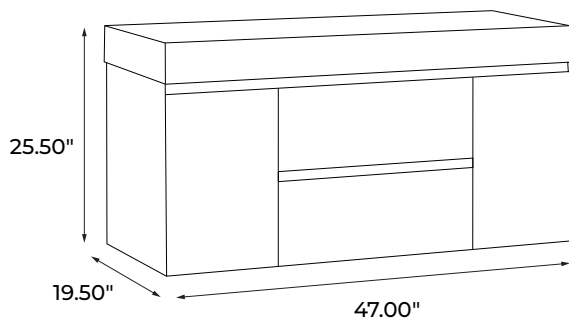

# BATHROOM VANITY DIMENSIONS

MPN: MBV06

**24 Inch Vanity**

**30 Inch Vanity**

**36 Inch Vanity**

**40 Inch Vanity**

**48 Inch Vanity**

**60 Inch D Vanity**

# BATHROOM VANITY DIMENSIONS

MPN: MBV06

**60 Inch Vanity**

**72 Inch D Vanity**

**80 Inch D Vanity**