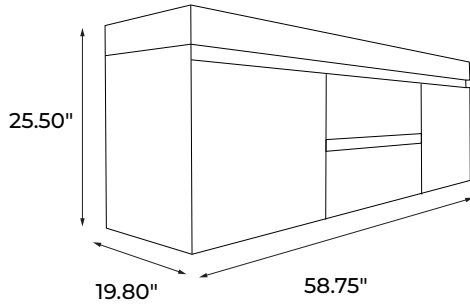

# BATHROOM VANITY DIMENSIONS

MPN: MBV06

**24 Inch Vanity**

**30 Inch Vanity**

**36 Inch Vanity**

**40 Inch Vanity**

**48 Inch Vanity**

**60 Inch D Vanity**

# BATHROOM VANITY DIMENSIONS

MPN: MBV06

**60 Inch Vanity**

**72 Inch D Vanity**

**80 Inch D Vanity**