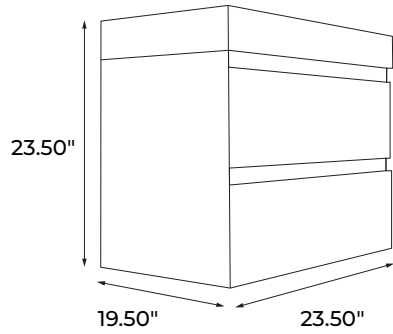

# BATHROOM VANITY DIMENSIONS

MPN: MBV06

**24 Inch Vanity**

**30 Inch Vanity**

**36 Inch Vanity**

**40 Inch Vanity**

**48 Inch Vanity**

**60 Inch D Vanity**

# BATHROOM VANITY DIMENSIONS

MPN: MBV06

**60 Inch Vanity**

**72 Inch D Vanity**

**80 Inch D Vanity**