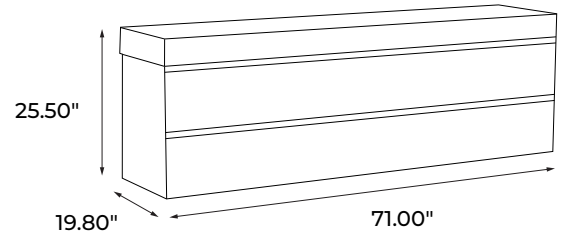

# BATHROOM VANITY DIMENSIONS

MPN: MBV06

**24 Inch Vanity**

**30 Inch Vanity**

**36 Inch Vanity**

**40 Inch Vanity**

**48 Inch Vanity**

**60 Inch D Vanity**

# BATHROOM VANITY DIMENSIONS

MPN: MBV06

**60 Inch Vanity**

**72 Inch D Vanity**

**80 Inch D Vanity**