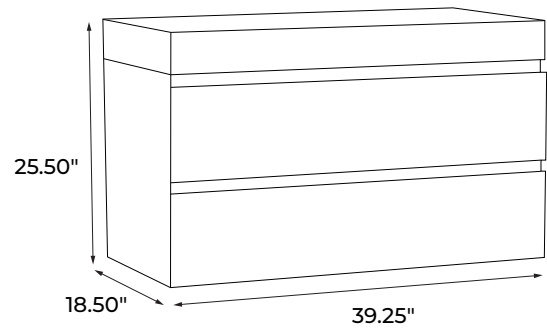

# BATHROOM VANITY DIMENSIONS

MPN: MBV06

**24 Inch Vanity**

**30 Inch Vanity**

**36 Inch Vanity**

**40 Inch Vanity**

**48 Inch Vanity**

**60 Inch D Vanity**

# BATHROOM VANITY DIMENSIONS

MPN: MBV06

**60 Inch Vanity**

**72 Inch D Vanity**

**80 Inch D Vanity**