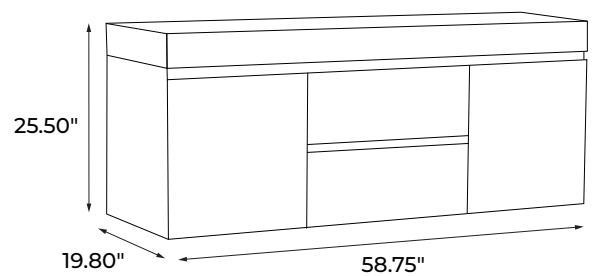

# BATHROOM VANITY DIMENSIONS

MPN: MBV06

**24 Inch Vanity**

**30 Inch Vanity**

**36 Inch Vanity**

**40 Inch Vanity**

**48 Inch Vanity**

**60 Inch D Vanity**

# BATHROOM VANITY DIMENSIONS

MPN: MBV06

**60 Inch Vanity**

**72 Inch D Vanity**

**80 Inch D Vanity**