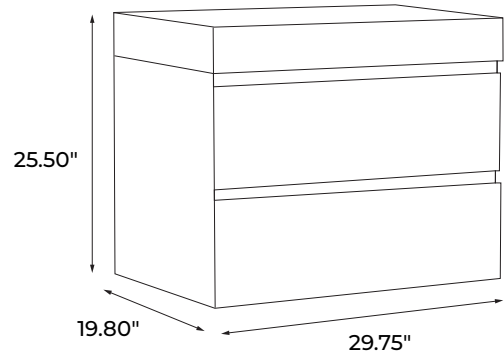

# BATHROOM VANITY DIMENSIONS

MPN: MBV06

**24 Inch Vanity**

**30 Inch Vanity**

**36 Inch Vanity**

**40 Inch Vanity**

**48 Inch Vanity**

**60 Inch D Vanity**

# BATHROOM VANITY DIMENSIONS

MPN: MBV06

**60 Inch Vanity**

**72 Inch D Vanity**

**80 Inch D Vanity**