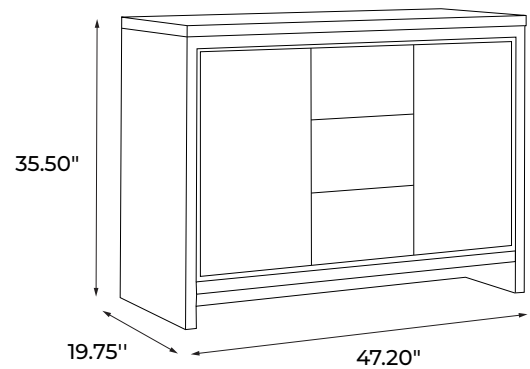

# BATHROOM VANITY DIMENSIONS

MPN: MBV01

**24 Inch Vanity**

**30 Inch Vanity**

**36 Inch Vanity**

**42 Inch L Vanity**

**42 Inch R Vanity**

**48 Inch Vanity**

# BATHROOM VANITY DIMENSIONS

MPN: MBV01

**60 Inch D Vanity**

**60 Inch Vanity**

**72 Inch D Vanity**

**84 Inch D Vanity**