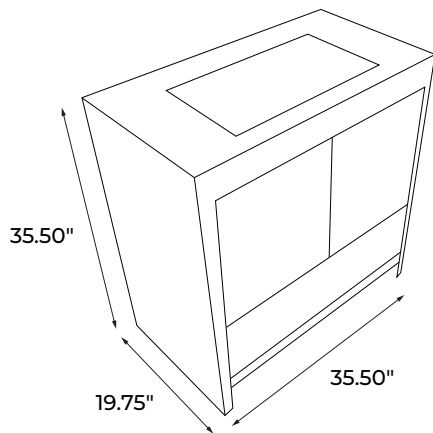

# BATHROOM VANITY DIMENSIONS

MPN: MBV01

**24 Inch Vanity**

**30 Inch Vanity**

**36 Inch Vanity**

**42 Inch L Vanity**

**42 Inch R Vanity**

**48 Inch Vanity**

# BATHROOM VANITY DIMENSIONS

MPN: MBV01

**60 Inch D Vanity**

**60 Inch Vanity**

**72 Inch D Vanity**

**84 Inch D Vanity**