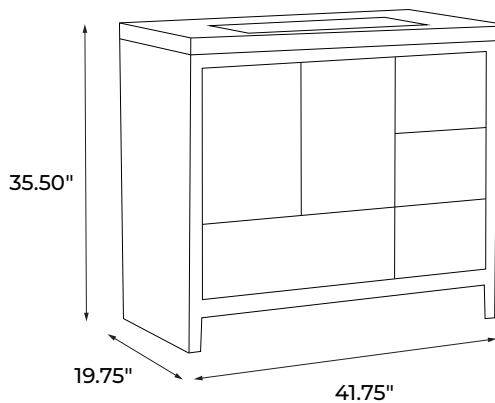

# BATHROOM VANITY DIMENSIONS

MPN: MBV01

**24 Inch Vanity**

**30 Inch Vanity**

**36 Inch Vanity**

**42 Inch L Vanity**

**42 Inch R Vanity**

**48 Inch Vanity**

# BATHROOM VANITY DIMENSIONS

MPN: MBV01

**60 Inch D Vanity**

**60 Inch Vanity**

**72 Inch D Vanity**

**84 Inch D Vanity**