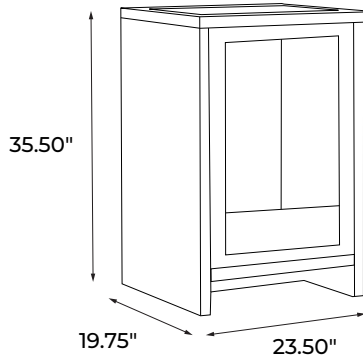

# BATHROOM VANITY DIMENSIONS

MPN: MBV01

**24 Inch Vanity**

**30 Inch Vanity**

**36 Inch Vanity**

**42 Inch L Vanity**

**42 Inch R Vanity**

**48 Inch Vanity**

# BATHROOM VANITY DIMENSIONS

MPN: MBV01

**60 Inch D Vanity**

**60 Inch Vanity**

**72 Inch D Vanity**

**84 Inch D Vanity**