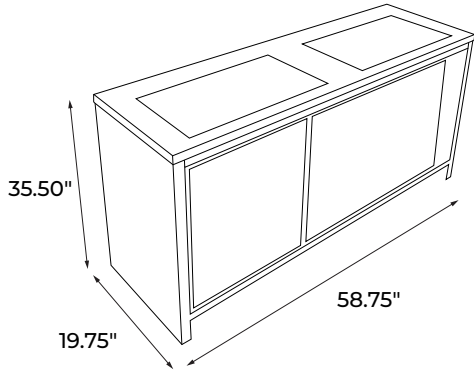

# BATHROOM VANITY DIMENSIONS

MPN: MBV01

**24 Inch Vanity**

**30 Inch Vanity**

**36 Inch Vanity**

**42 Inch L Vanity**

**42 Inch R Vanity**

**48 Inch Vanity**

# BATHROOM VANITY DIMENSIONS

MPN: MBV01

**60 Inch D Vanity**

**60 Inch Vanity**

**72 Inch D Vanity**

**84 Inch D Vanity**