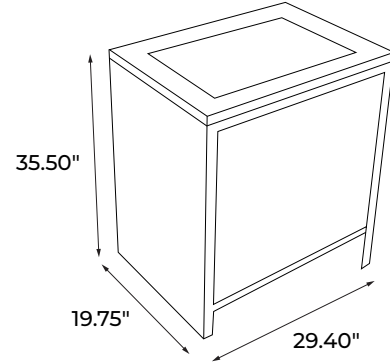

# BATHROOM VANITY DIMENSIONS

MPN: MBV01

**24 Inch Vanity**

**30 Inch Vanity**

**36 Inch Vanity**

**42 Inch L Vanity**

**42 Inch R Vanity**

**48 Inch Vanity**

# BATHROOM VANITY DIMENSIONS

MPN: MBV01

**60 Inch D Vanity**

**60 Inch Vanity**

**72 Inch D Vanity**

**84 Inch D Vanity**