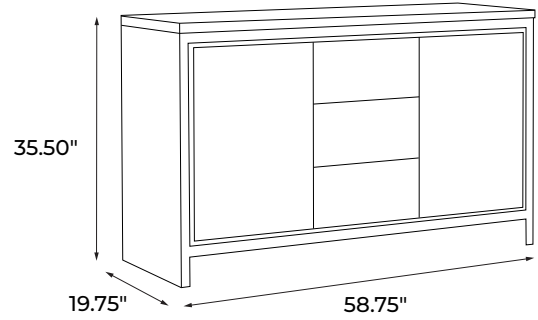

# BATHROOM VANITY DIMENSIONS

MPN: MBV01

**24 Inch Vanity**

**30 Inch Vanity**

**36 Inch Vanity**

**42 Inch L Vanity**

**42 Inch R Vanity**

**48 Inch Vanity**

# BATHROOM VANITY DIMENSIONS

MPN: MBV01

**60 Inch D Vanity**

**60 Inch Vanity**

**72 Inch D Vanity**

**84 Inch D Vanity**