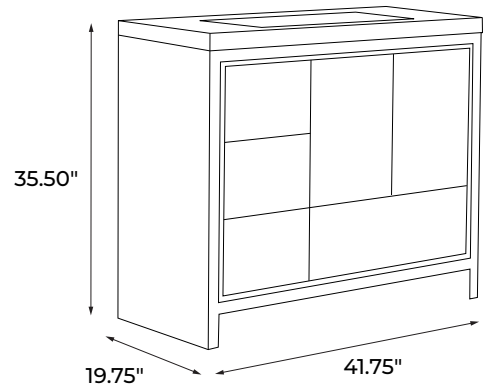

# BATHROOM VANITY DIMENSIONS

MPN: MBV01

**24 Inch Vanity**

**30 Inch Vanity**

**36 Inch Vanity**

**42 Inch L Vanity**

**42 Inch R Vanity**

**48 Inch Vanity**

# BATHROOM VANITY DIMENSIONS

MPN: MBV01

**60 Inch D Vanity**

**60 Inch Vanity**

**72 Inch D Vanity**

**84 Inch D Vanity**