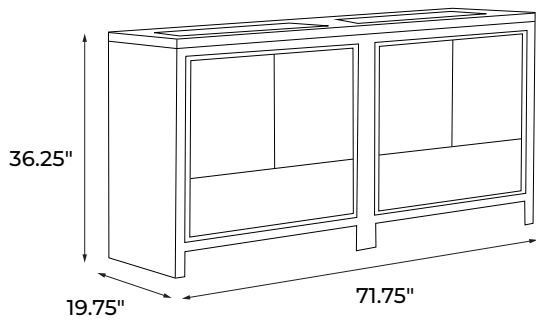

# BATHROOM VANITY DIMENSIONS

MPN: MBV01

**24 Inch Vanity**

**30 Inch Vanity**

**36 Inch Vanity**

**42 Inch L Vanity**

**42 Inch R Vanity**

**48 Inch Vanity**

# BATHROOM VANITY DIMENSIONS

MPN: MBV01

**60 Inch D Vanity**

**60 Inch Vanity**

**72 Inch D Vanity**

**84 Inch D Vanity**