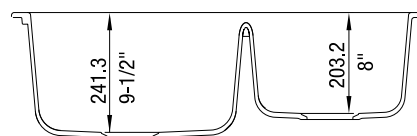

#### NOMINAL DIMENSIONS

OVERALL	CUTOUT SIZE	BOWL DEPTH LEFT	BOWL DEPTH RIGHT	DRAIN DIAMETER
32 x 20-27/32	Template provided with approximate 1/8" reveal	9-1/2	8	3-1/2

DXF cutout templates available on our web site.