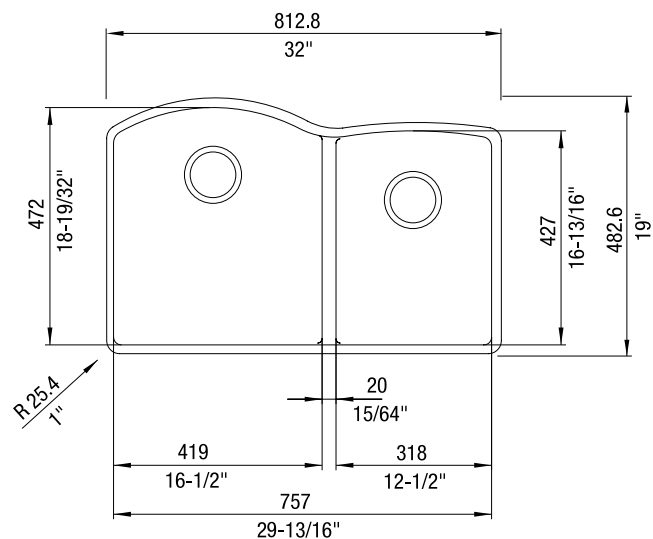

#### NOMINAL DIMENSIONS

OVERALL	CUTOUT SIZE	BOWL DEPTH LEFT	BOWL DEPTH RIGHT	DRAIN DIAMETER
32 x 20-27/32	Template provided with approximate 1/8" reveal	9-1/2	8	3-1/2

DXF cutout templates available on our web site.