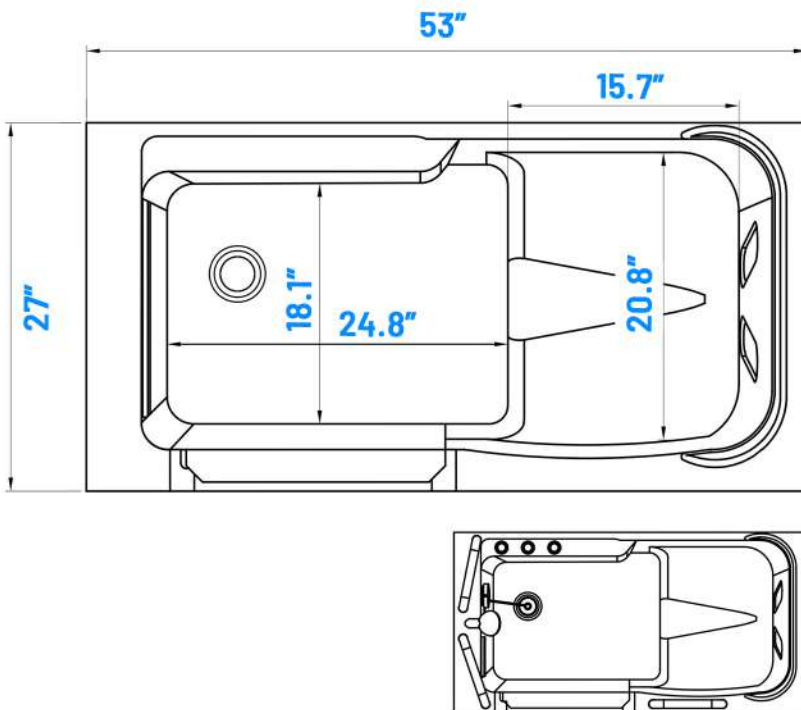

ACRYLIC WALK-IN BATHTUB

Model Number:

IVA-SG5327-1

Standard Features:

- The 53-inch Acrylic bathtub with hydromassage modern functions and design.
- Features advanced soaking experience.
- Easily accessible design with maximum comfort.
- Highly comfortable bathing with EVA pillows.

Dimensions

Specifications:

Material	Acrylic
Capacity	94 Gallons
Tub Floor	No non-slip bottom
Dimensions	53" x 27" x 42"
Shower	ABS electroplating + TPR, CPUC certification
Drainer Material	Brass + 304 S-Steel
Faucet Material	Brass + Zinc Alloy.