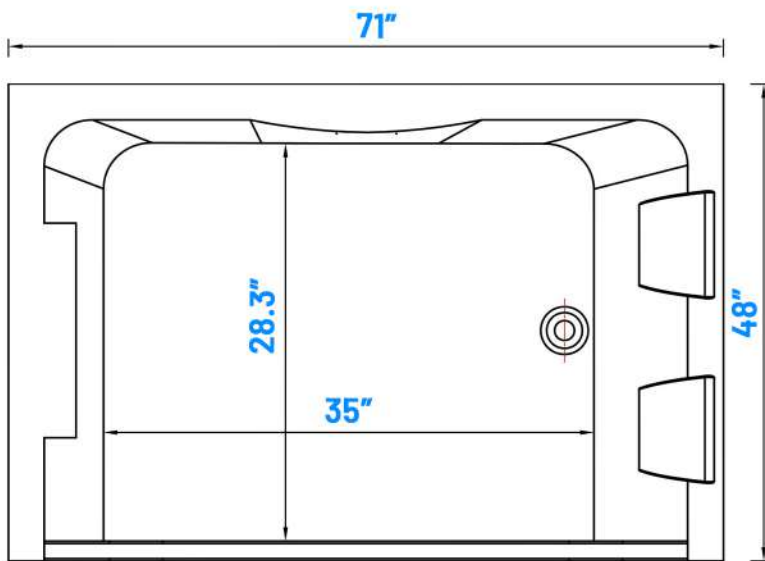

FREESTANDING WHIRLPOOL 2-PERSONS BATHTUB

Model Number:

IVA-Q411(L)

Standard Features:

- The 71-inch Acrylic bathtub for 2-person with hydro massage feature and design.
- Features advanced LED lights with PVC electroplating.
- Advanced whirlpool bathtub for 2-person with added convenience.
- Highly comfortable bathing with EVA pillows.

Dimensions

Specifications:

Material	Acrylic
Capacity	138 Gallons
Tub Floor	No non-slip bottom
Dimensions	71" x 48" x 23"
Water Pump	1.2HP 900W
Glass Window	8mm Tempered Glass
Faucet Material	Brass + Zinc Alloy