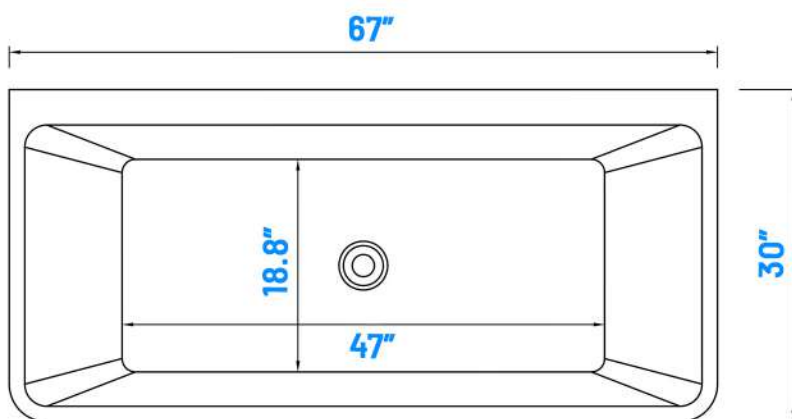

RECTANGLE WHIRLPOOL ACRYLIC BATHTUB

Model Number:

IVA-Q410SM

Standard Features:

- The 67-inch Freestanding Acrylic bathtub with a hydro massage feature and a comfortable design.
- Comes with advanced decorative LED lights with PVC electroplating.
- Relax comfortably with Whirlpool massage with computer control.
- Highly relaxing waterfall bathing with gentle air system.

Dimensions

Specifications:

Material	Acrylic
Capacity	58 Gallons
Tub Floor	No non-slip bottom
Dimensions	67" x 30" x 23"
Pump & Blower	1HP 750W & 350W
Control Panel	Touch Screen
Faucet Material	Brass + Zinc Alloy