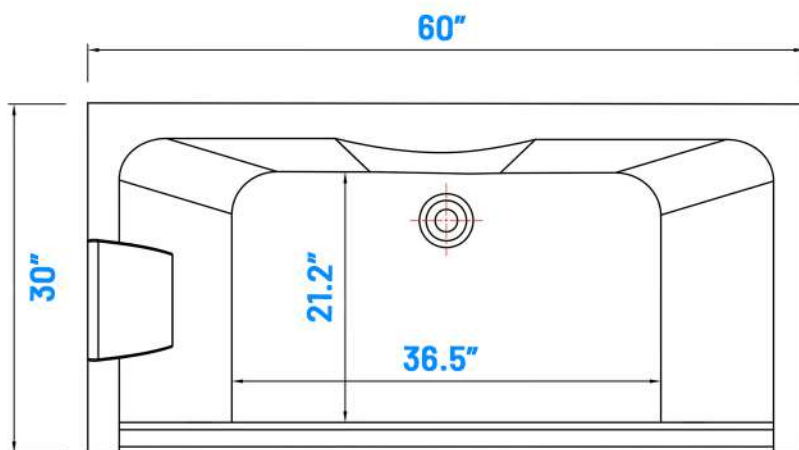

## Standard Features:

- The 60-inch Acrylic bathtub for 1-person with hydro massage feature and a comfortable design.
- Comes with advanced LED lights with PVC electroplating.
- Relax comfortably with the blissful bubble massage feature.
- Highly relaxing bathing with EVA pillows.

## Dimensions

## Specifications:

<b>Material</b>	Acrylic
<b>Capacity</b>	50 Gallons
<b>Tub Floor</b>	No non-slip bottom
<b>Dimensions</b>	60" x 30" x 22"
<b>Water Pump</b>	1HP 750W
<b>Glass Window</b>	8mm Tempered Glass
<b>Faucet Material</b>	Brass + Zinc Alloy