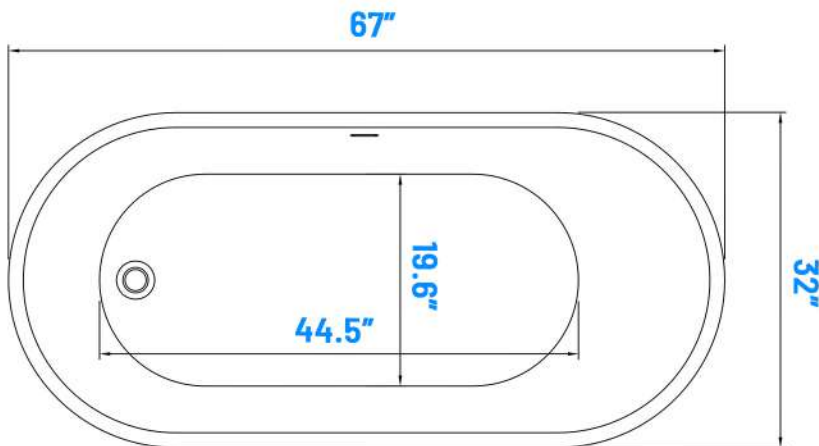

FREESTANDING SOAKING ACRYLIC BATHTUB

Model Number:

IVA-Q163A-170

Standard Features:

- The 67-inch Acrylic corner bathtub with serene bubble bliss modern function and design.
- Features advanced LED lights with touch switch computer control.
- Effortless installation with overflow and drain.
- High-quality acrylic construction for durability.

Dimensions

Specifications:

Material	Acrylic
Capacity	72 Gallons
Tub Floor	No non-slip bottom
Dimensions	67" x 32" x 24"
Blower	350W
Control Panel	Touch Screen
Drainer Material	Brass + 304 S-Steel