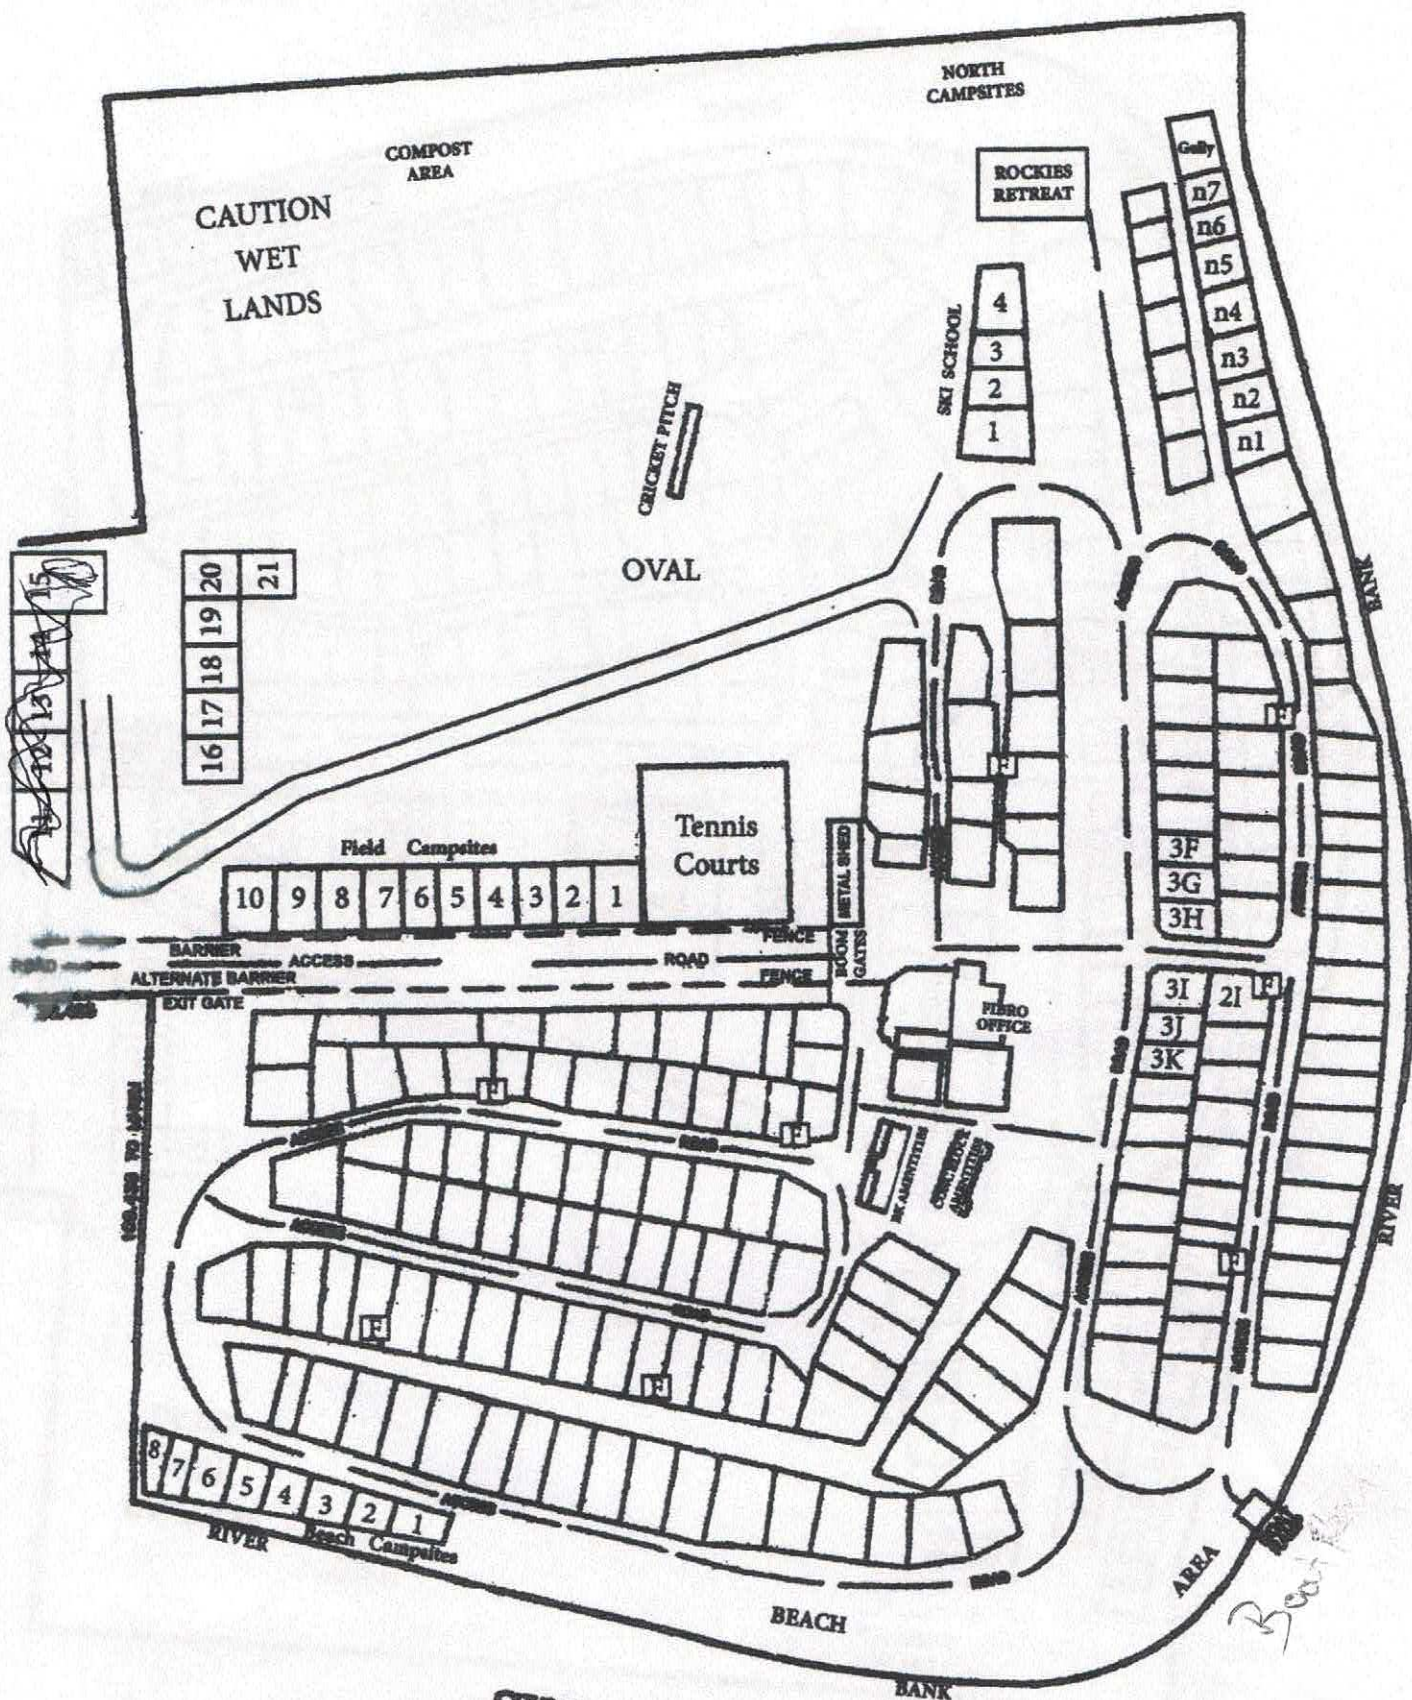

North Nowra
Riverfront
Shoalhaven Ski Park caravan park

70 Rock Hill Road Nowra North 2541
Ph: 02 44232488 Fax: 02 4422 3646
Email: info@skipark.com.au
www.skipark.com.au

SHOALHAVEN

SHOWER $1 = 6 min
WASHING MACHINE = $4 ($1 coin)
DRYER $1 = 20min

F DENOTE