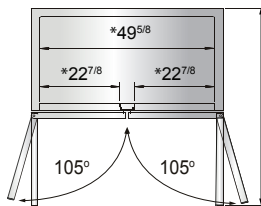

## SPECIFICATIONS

Models	Door	Capacity (Cu.Ft.)	Shelves	Casters (inch)	Amps (A)	Voltage (V/Hz/Ph)	HP	Refrigerant	Exterior Dimensions (inch)	Net Weight (lbs)	Gross Weight (lbs)
MBF8505GR	1	19.1	3	4	2.1	115/60/1	1/7	R290	27×31 <sup>7/10</sup> ×83 <sup>1/10</sup>	249	282
MBF8506GR	2	28.5	6	4	3.2	115/60/1	1/5	R290	39 <sup>1/2</sup> ×31 <sup>7/10</sup> ×83 <sup>1/10</sup>	317	365
MBF8507GR	2	43.8	6	4	3.2	115/60/1	1/5	R290	54 <sup>2/5</sup> ×31 <sup>7/10</sup> ×83 <sup>1/10</sup>	397	452
MBF8508GR	3	68	9	4	4.2	115/60/1	1/4	R290	81 <sup>9/10</sup> ×31 <sup>7/10</sup> ×83 <sup>1/10</sup>	538	615

## PLAN VIEW

**MBF8505GR**

**MBF8506GR**

**MBF8507GR**

**MBF8508GR**

\*Interior Dimensions

SELF-CLOSING AND STAY OPEN DOOR FEATURE

Casters