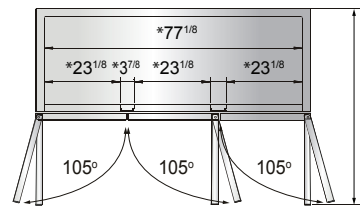

## SPECIFICATIONS

Models	Door	Capacity (Cu.Ft.)	Shelves	Casters (inch)	Amps (A)	Voltage (V/Hz/Ph)	HP	Refrigerant	Exterior Dimensions (inch)	Net Weight (lbs)	Gross Weight (lbs)
MBF8505GR	1	19.1	3	4	2.1	115/60/1	1/7	R290	27×31 <sup>7/10</sup> ×83 <sup>1/10</sup>	249	282
MBF8506GR	2	28.5	6	4	3.2	115/60/1	1/5	R290	39 <sup>1/2</sup> ×31 <sup>7/10</sup> ×83 <sup>1/10</sup>	317	365
MBF8507GR	2	43.8	6	4	3.2	115/60/1	1/5	R290	54 <sup>2/5</sup> ×31 <sup>7/10</sup> ×83 <sup>1/10</sup>	397	452
MBF8508GR	3	68	9	4	4.2	115/60/1	1/4	R290	81 <sup>9/10</sup> ×31 <sup>7/10</sup> ×83 <sup>1/10</sup>	538	615

## PLAN VIEW

**MBF8505GR**

**MBF8506GR**

**MBF8507GR**

**MBF8508GR**

\*Interior Dimensions

SELF-CLOSING AND STAY OPEN DOOR FEATURE

Casters