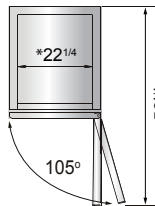

## SPECIFICATIONS

Models	Door	Capacity (Cu.Ft.)	Shelves	Casters (inch)	Amps (A)	Voltage (V/Hz/Ph)	HP	Refrigerant	Exterior Dimensions (inch)	Net Weight (lbs)	Gross Weight (lbs)
MBF8505GR	1	19.1	3	4	2.1	115/60/1	1/7	R290	27×31 <sup>7/10</sup> ×83 <sup>1/10</sup>	249	282
MBF8506GR	2	28.5	6	4	3.2	115/60/1	1/5	R290	39 <sup>1/2</sup> ×31 <sup>7/10</sup> ×83 <sup>1/10</sup>	317	365
MBF8507GR	2	43.8	6	4	3.2	115/60/1	1/5	R290	54 <sup>2/5</sup> ×31 <sup>7/10</sup> ×83 <sup>1/10</sup>	397	452
MBF8508GR	3	68	9	4	4.2	115/60/1	1/4	R290	81 <sup>9/10</sup> ×31 <sup>7/10</sup> ×83 <sup>1/10</sup>	538	615

## PLAN VIEW

**MBF8505GR**

**MBF8506GR**

**MBF8507GR**

**MBF8508GR**

\*Interior Dimensions

SELF-CLOSING AND STAY OPEN DOOR FEATURE

Casters

Epoxy shelves

Door lock

Down duct

Temperature control

**NEMA 5-15P**

NEMA 15A/125V