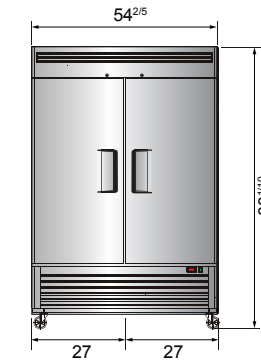

## SPECIFICATIONS

Models	Door	Capacity (Cu.Ft.)	Shelves	Casters (inch)	Amps (A)	Voltage (V/Hz/Ph)	HP	Refrigerant	Exterior Dimensions (inch)	Net Weight (lbs)	Gross Weight (lbs)
MBF8505GR	1	19.1	3	4	2.1	115/60/1	1/7	R290	27×31 <sup>7/10</sup> ×83 <sup>1/10</sup>	249	282
MBF8506GR	2	28.5	6	4	3.2	115/60/1	1/5	R290	39 <sup>1/2</sup> ×31 <sup>7/10</sup> ×83 <sup>1/10</sup>	317	365
MBF8507GR	2	43.8	6	4	3.2	115/60/1	1/5	R290	54 <sup>2/5</sup> ×31 <sup>7/10</sup> ×83 <sup>1/10</sup>	397	452
MBF8508GR	3	68	9	4	4.2	115/60/1	1/4	R290	81 <sup>9/10</sup> ×31 <sup>7/10</sup> ×83 <sup>1/10</sup>	538	615

## PLAN VIEW

**MBF8505GR**

**MBF8506GR**

**MBF8507GR**

**MBF8508GR**

\*Interior Dimensions

SELF-CLOSING AND STAY OPEN DOOR FEATURE

Casters