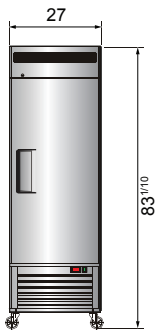

PLAN VIEW

MBF8505GR