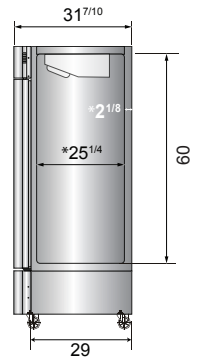

## SPECIFICATIONS

Models	Door	Capacity (Cu.Ft.)	Shelves	Casters (inch)	Amps (A)	Voltage (V/Hz/Ph)	HP	Refrigerant	Exterior Dimensions (inch)	Net Weight (lbs)	Gross Weight (lbs)
MBF8505GR	1	19.1	3	4	2.1	115/60/1	1/7	R290	27×31 <sup>7/10</sup> ×83 <sup>1/10</sup>	249	282
MBF8506GR	2	28.5	6	4	3.2	115/60/1	1/5	R290	39 <sup>1/2</sup> ×31 <sup>7/10</sup> ×83 <sup>1/10</sup>	317	365
MBF8507GR	2	43.8	6	4	3.2	115/60/1	1/5	R290	54 <sup>2/5</sup> ×31 <sup>7/10</sup> ×83 <sup>1/10</sup>	397	452
MBF8508GR	3	68	9	4	4.2	115/60/1	1/4	R290	81 <sup>9/10</sup> ×31 <sup>7/10</sup> ×83 <sup>1/10</sup>	538	615

## PLAN VIEW

**MBF8505GR**

**MBF8506GR**

**MBF8507GR**

**MBF8508GR**

\*Interior Dimensions

SELF-CLOSING AND STAY OPEN DOOR FEATURE

Casters

Epoxy shelves

Door lock

Down duct

Temperature control

**NEMA 5-15P**

NEMA 15A/125V