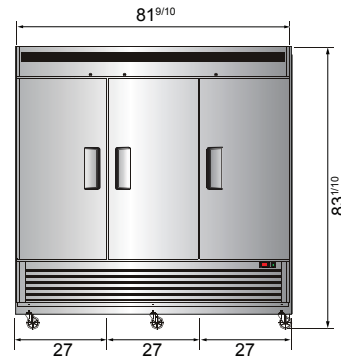

## SPECIFICATIONS

Models	Door	Capacity (Cu.Ft.)	Shelves	Casters (inch)	Amps (A)	Voltage (V/Hz/Ph)	HP	Refrigerant	Exterior Dimensions (inch)	Net Weight (lbs)	Gross Weight (lbs)
MBF8505GR	1	19.1	3	4	2.1	115/60/1	1/7	R290	27×31 <sup>7/10</sup> ×83 <sup>1/10</sup>	249	282
MBF8506GR	2	28.5	6	4	3.2	115/60/1	1/5	R290	39 <sup>1/2</sup> ×31 <sup>7/10</sup> ×83 <sup>1/10</sup>	317	365
MBF8507GR	2	43.8	6	4	3.2	115/60/1	1/5	R290	54 <sup>2/5</sup> ×31 <sup>7/10</sup> ×83 <sup>1/10</sup>	397	452
MBF8508GR	3	68	9	4	4.2	115/60/1	1/4	R290	81 <sup>9/10</sup> ×31 <sup>7/10</sup> ×83 <sup>1/10</sup>	538	615

## PLAN VIEW

**MBF8505GR**

**MBF8506GR**

**MBF8507GR**

**MBF8508GR**

\*Interior Dimensions

SELF-CLOSING AND STAY OPEN DOOR FEATURE

Casters