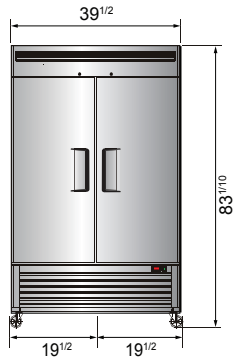

## SPECIFICATIONS

Models	Door	Capacity (Cu.Ft.)	Shelves	Casters (inch)	Amps (A)	Voltage (V/Hz/Ph)	HP	Refrigerant	Exterior Dimensions (inch)	Net Weight (lbs)	Gross Weight (lbs)
MBF8505GR	1	19.1	3	4	2.1	115/60/1	1/7	R290	27×31 <sup>7/10</sup> ×83 <sup>1/10</sup>	249	282
MBF8506GR	2	28.5	6	4	3.2	115/60/1	1/5	R290	39 <sup>1/2</sup> ×31 <sup>7/10</sup> ×83 <sup>1/10</sup>	317	365
MBF8507GR	2	43.8	6	4	3.2	115/60/1	1/5	R290	54 <sup>2/5</sup> ×31 <sup>7/10</sup> ×83 <sup>1/10</sup>	397	452
MBF8508GR	3	68	9	4	4.2	115/60/1	1/4	R290	81 <sup>9/10</sup> ×31 <sup>7/10</sup> ×83 <sup>1/10</sup>	538	615

## PLAN VIEW

**MBF8505GR**

**MBF8506GR**

**MBF8507GR**

**MBF8508GR**

\*Interior Dimensions

SELF-CLOSING AND STAY OPEN DOOR FEATURE

Casters