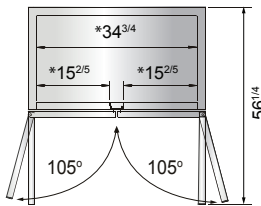

## SPECIFICATIONS

Models	Door	Capacity (Cu.Ft.)	Shelves	Casters (inch)	Amps (A)	Voltage (V/Hz/Ph)	HP	Refrigerant	Exterior Dimensions (inch)	Net Weight (lbs)	Gross Weight (lbs)
MBF8505GR	1	19.1	3	4	2.1	115/60/1	1/7	R290	27×31 <sup>7/10</sup> ×83 <sup>1/10</sup>	249	282
MBF8506GR	2	28.5	6	4	3.2	115/60/1	1/5	R290	39 <sup>1/2</sup> ×31 <sup>7/10</sup> ×83 <sup>1/10</sup>	317	365
MBF8507GR	2	43.8	6	4	3.2	115/60/1	1/5	R290	54 <sup>2/5</sup> ×31 <sup>7/10</sup> ×83 <sup>1/10</sup>	397	452
MBF8508GR	3	68	9	4	4.2	115/60/1	1/4	R290	81 <sup>9/10</sup> ×31 <sup>7/10</sup> ×83 <sup>1/10</sup>	538	615

## PLAN VIEW

**MBF8505GR**

**MBF8506GR**

**MBF8507GR**

**MBF8508GR**

\*Interior Dimensions

SELF-CLOSING AND STAY OPEN DOOR FEATURE

Casters