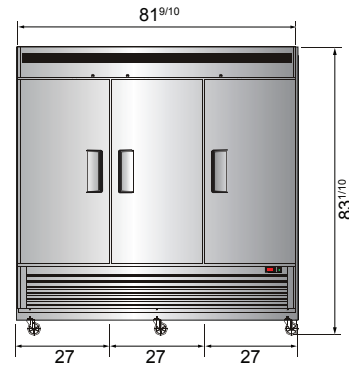

Models	Door	Capacity (Cu.Ft.)	Shelves	Casters (inch)	Amps (A)	Voltage (V/Hz/Ph)	HP	Refrigerant	Exterior Dimensions (inch)	Net Weight (lbs)	Gross Weight (lbs)
MBF8501GR	1	19.1	3	4	6.3	115/60/1	1/2	R290	27×31 ^{7/10} ×83 ^{1/10}	265	298
MBF8502GR	2	28.5	6	4	8.6	115/60/1	3/4	R290	39 ^{1/2} ×31 ^{7/10} ×83 ^{1/10}	330	379
MBF8503GR	2	44.8	6	4	8.6	115/60/1	3/4	R290	54 ^{2/5} ×31 ^{7/10} ×83 ^{1/10}	410	465
MBF8504GR	3	68	9	4	6.2	208-230/115/60/1	1	R290	81 ^{9/10} ×31 ^{7/10} ×83 ^{1/10}	551	628

PLAN VIEW

MBF8501GR

MBF8502GR

MBF8503GR

MBF8504GR

*Interior Dimensions

SELF-CLOSING AND STAY OPEN DOOR FEATURE

Casters