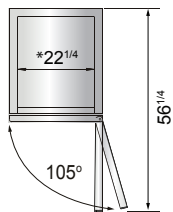

Models	Door	Capacity (Cu.Ft.)	Shelves	Casters (inch)	Amps (A)	Voltage (V/Hz/Ph)	HP	Refrigerant	Exterior Dimensions (inch)	Net Weight (lbs)	Gross Weight (lbs)
MBF8501GR	1	19.1	3	4	6.3	115/60/1	1/2	R290	27×31 ^{7/10} ×83 ^{1/10}	265	298
MBF8502GR	2	28.5	6	4	8.6	115/60/1	3/4	R290	39 ^{1/2} ×31 ^{7/10} ×83 ^{1/10}	330	379
MBF8503GR	2	44.8	6	4	8.6	115/60/1	3/4	R290	54 ^{2/5} ×31 ^{7/10} ×83 ^{1/10}	410	465
MBF8504GR	3	68	9	4	6.2	208-230/115/60/1	1	R290	81 ^{9/10} ×31 ^{7/10} ×83 ^{1/10}	551	628

PLAN VIEW

MBF8501GR

MBF8502GR

MBF8503GR

MBF8504GR

*Interior Dimensions

SELF-CLOSING AND STAY OPEN DOOR FEATURE

Casters

Epoxy shelves

Door lock

Down duct

Temperature control

MBF8504GR

MBF8501GR
MBF8503GR