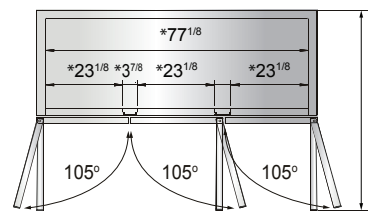

Models	Door	Capacity (Cu.Ft.)	Shelves	Casters (inch)	Amps (A)	Voltage (V/Hz/Ph)	HP	Refrigerant	Exterior Dimensions (inch)	Net Weight (lbs)	Gross Weight (lbs)
MBF8501GR	1	19.1	3	4	6.3	115/60/1	1/2	R290	27×31 ^{7/10} ×83 ^{1/10}	265	298
MBF8502GR	2	28.5	6	4	8.6	115/60/1	3/4	R290	39 ^{1/2} ×31 ^{7/10} ×83 ^{1/10}	330	379
MBF8503GR	2	44.8	6	4	8.6	115/60/1	3/4	R290	54 ^{2/5} ×31 ^{7/10} ×83 ^{1/10}	410	465
MBF8504GR	3	68	9	4	6.2	208-230/115/60/1	1	R290	81 ^{9/10} ×31 ^{7/10} ×83 ^{1/10}	551	628

PLAN VIEW

MBF8501GR

MBF8502GR

MBF8503GR

MBF8504GR

*Interior Dimensions

SELF-CLOSING AND STAY OPEN DOOR FEATURE

Casters