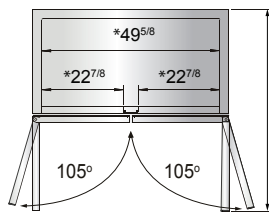

Models	Door	Capacity (Cu.Ft.)	Shelves	Casters (inch)	Amps (A)	Voltage (V/Hz/Ph)	HP	Refrigerant	Exterior Dimensions (inch)	Net Weight (lbs)	Gross Weight (lbs)
MBF8501GR	1	19.1	3	4	6.3	115/60/1	1/2	R290	27×31 ^{7/10} ×83 ^{1/10}	265	298
MBF8502GR	2	28.5	6	4	8.6	115/60/1	3/4	R290	39 ^{1/2} ×31 ^{7/10} ×83 ^{1/10}	330	379
MBF8503GR	2	44.8	6	4	8.6	115/60/1	3/4	R290	54 ^{2/5} ×31 ^{7/10} ×83 ^{1/10}	410	465
MBF8504GR	3	68	9	4	6.2	208-230/115/60/1	1	R290	81 ^{9/10} ×31 ^{7/10} ×83 ^{1/10}	551	628

PLAN VIEW

MBF8501GR

MBF8502GR

MBF8503GR

MBF8504GR

*Interior Dimensions

SELF-CLOSING AND STAY OPEN DOOR FEATURE

Casters