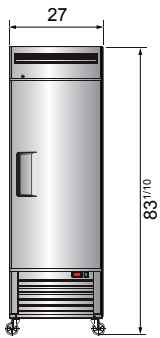

PLAN VIEW

MBF8501GR