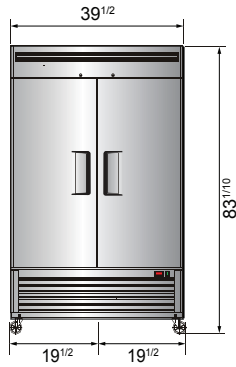

Models	Door	Capacity (Cu.Ft.)	Shelves	Casters (inch)	Amps (A)	Voltage (V/Hz/Ph)	HP	Refrigerant	Exterior Dimensions (inch)	Net Weight (lbs)	Gross Weight (lbs)
MBF8501GR	1	19.1	3	4	6.3	115/60/1	1/2	R290	27×31 ^{7/10} ×83 ^{1/10}	265	298
MBF8502GR	2	28.5	6	4	8.6	115/60/1	3/4	R290	39 ^{1/2} ×31 ^{7/10} ×83 ^{1/10}	330	379
MBF8503GR	2	44.8	6	4	8.6	115/60/1	3/4	R290	54 ^{2/5} ×31 ^{7/10} ×83 ^{1/10}	410	465
MBF8504GR	3	68	9	4	6.2	208-230/115/60/1	1	R290	81 ^{9/10} ×31 ^{7/10} ×83 ^{1/10}	551	628

PLAN VIEW

MBF8501GR

MBF8502GR

MBF8503GR

MBF8504GR

*Interior Dimensions

SELF-CLOSING AND STAY OPEN DOOR FEATURE

Casters