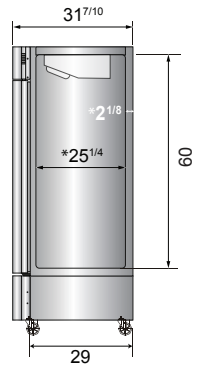

Models	Door	Capacity (Cu.Ft.)	Shelves	Casters (inch)	Amps (A)	Voltage (V/Hz/Ph)	HP	Refrigerant	Exterior Dimensions (inch)	Net Weight (lbs)	Gross Weight (lbs)
MBF8501GR	1	19.1	3	4	6.3	115/60/1	1/2	R290	27×31 ^{7/10} ×83 ^{1/10}	265	298
MBF8502GR	2	28.5	6	4	8.6	115/60/1	3/4	R290	39 ^{1/2} ×31 ^{7/10} ×83 ^{1/10}	330	379
MBF8503GR	2	44.8	6	4	8.6	115/60/1	3/4	R290	54 ^{2/5} ×31 ^{7/10} ×83 ^{1/10}	410	465
MBF8504GR	3	68	9	4	6.2	208-230/115/60/1	1	R290	81 ^{9/10} ×31 ^{7/10} ×83 ^{1/10}	551	628

PLAN VIEW

MBF8501GR

MBF8502GR

MBF8503GR

MBF8504GR

*Interior Dimensions

SELF-CLOSING AND STAY OPEN DOOR FEATURE

Casters

Epoxy shelves

Door lock

Down duct

Temperature control

MBF8504GR

MBF8501GR
MBF8503GR