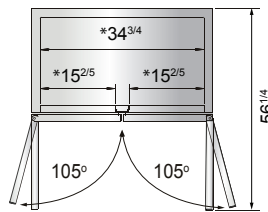

Models	Door	Capacity (Cu.Ft.)	Shelves	Casters (inch)	Amps (A)	Voltage (V/Hz/Ph)	HP	Refrigerant	Exterior Dimensions (inch)	Net Weight (lbs)	Gross Weight (lbs)
MBF8501GR	1	19.1	3	4	6.3	115/60/1	1/2	R290	27×31 ^{7/10} ×83 ^{1/10}	265	298
MBF8502GR	2	28.5	6	4	8.6	115/60/1	3/4	R290	39 ^{1/2} ×31 ^{7/10} ×83 ^{1/10}	330	379
MBF8503GR	2	44.8	6	4	8.6	115/60/1	3/4	R290	54 ^{2/5} ×31 ^{7/10} ×83 ^{1/10}	410	465
MBF8504GR	3	68	9	4	6.2	208-230/115/60/1	1	R290	81 ^{9/10} ×31 ^{7/10} ×83 ^{1/10}	551	628

PLAN VIEW

MBF8501GR

MBF8502GR

MBF8503GR

MBF8504GR

*Interior Dimensions

SELF-CLOSING AND STAY OPEN DOOR FEATURE

Casters