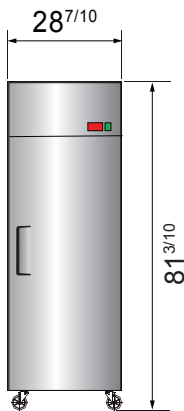

PLAN VIEW

MBF8004GR