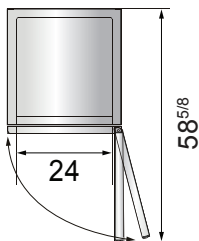

SPECIFICATIONS

Models	Door	Capacity (Cu.Ft.)	Shelves	Casters (inch)	Amps (A)	Voltage (V/Hz/Ph)	HP	Refrigerant	Exterior Dimensions (inch)	Net Weight (lbs)	Gross Weight (lbs)
MBF8004GR	1	21.4	3	4	2.1	115/60/1	1/7	R290	28 ^{7/10} ×31 ^{7/10} ×81 ^{3/10}	220	254
MBF8005GR	2	43.2	6	4	3.2	115/60/1	1/5	R290	51 ^{7/10} ×31 ^{7/10} ×81 ^{3/10}	340	390
MBF8006GR	3	64.9	9	4	4.2	115/60/1	1/4	R290	77 ^{4/5} ×31 ^{7/10} ×81 ^{3/10}	472	551

PLAN VIEW

MBF8004GR

MBF8005GR

MBF8006GR

*Interior Dimensions

SELF-CLOSING AND STAY OPEN DOOR FEATURE

Casters

Epoxy shelves